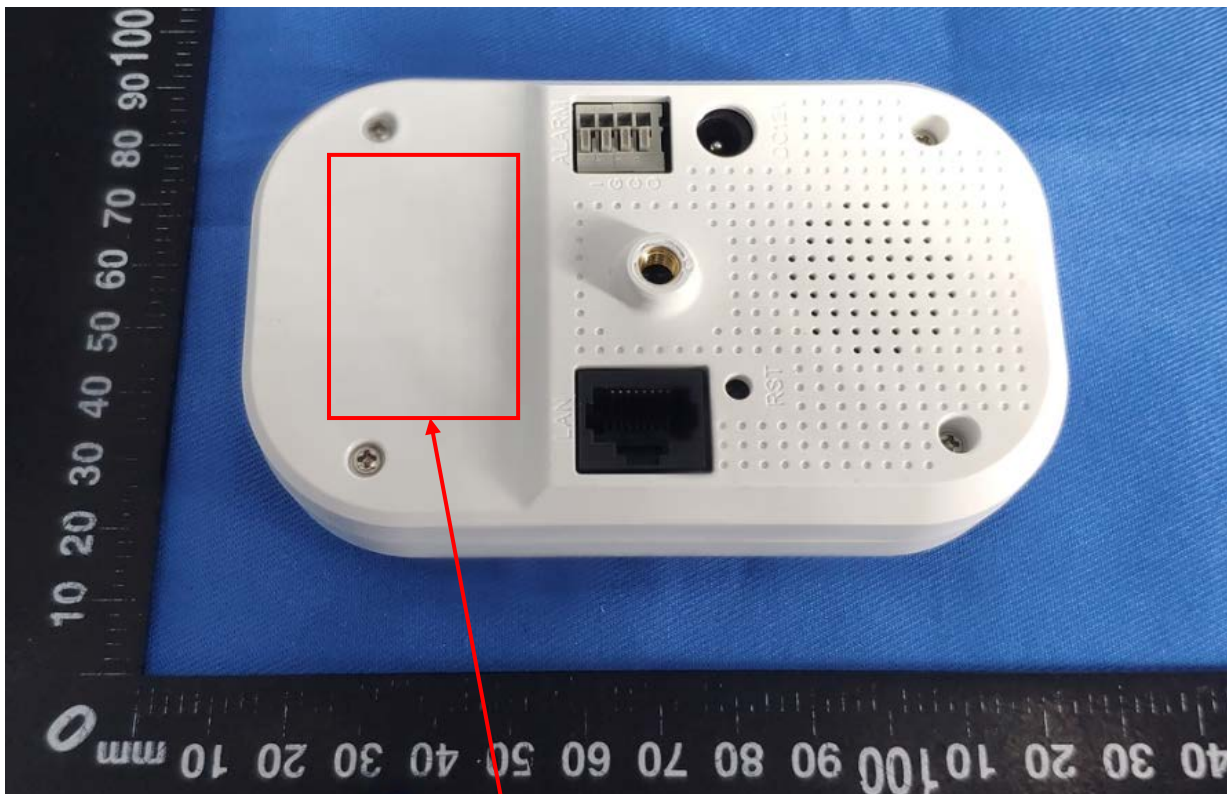

## Label Artwork and Location

**Model: RS-CH728H4C-WA28PW**

### Label:

Wireless Camera  
Model: RS-CH728H4C-WA28PW  
FCC ID: 2AJ3GCH728H4CWA28PW  
This device complies with part 15 of the FCC rules.  
Operation is subject to the following two conditions  
(1) this device may not cause harmful interference,  
and (2) this device must accept any interference  
received, including interference that may cause  
undesired operation.

**Size: L\*W=38\*25mm**

Location