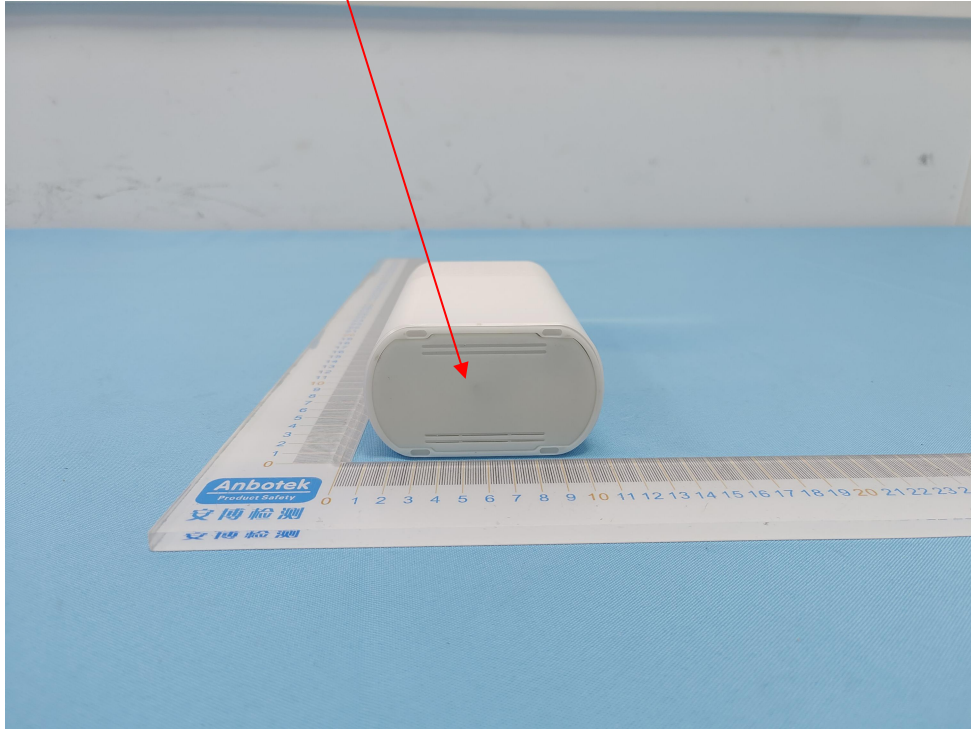

## Label Location On EUT

## 录像机N1：机身贴纸

	<b>安联锐视</b> raysharp.cn	<b>FC CE</b>
8 CH Wi-Fi Network Video Recorder		<b>UK RoHS CA</b>
Model: N1		
Input: 12V DC, 2A		 <b>IC</b>
FCC ID: 2AJ3G-N1 IC: 23473-N1		
		
S/N:		Made in China