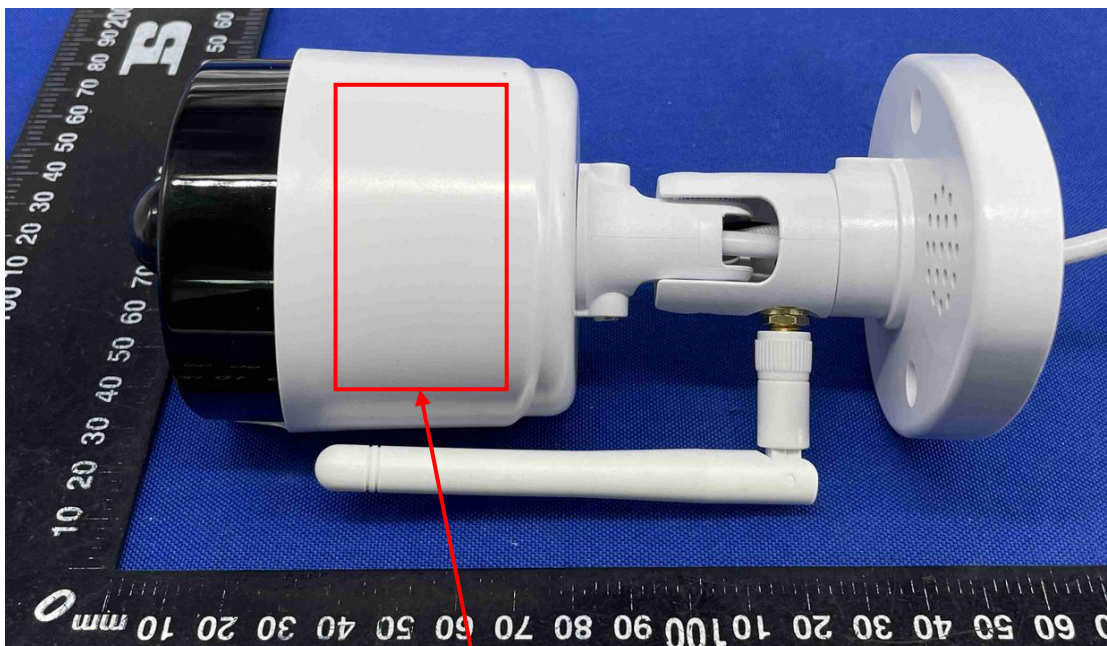

Label Artwork and Location

Model: RS-CH222M6UN-WTL-L36W

Label:

Size: L*W=54*23mm

Location