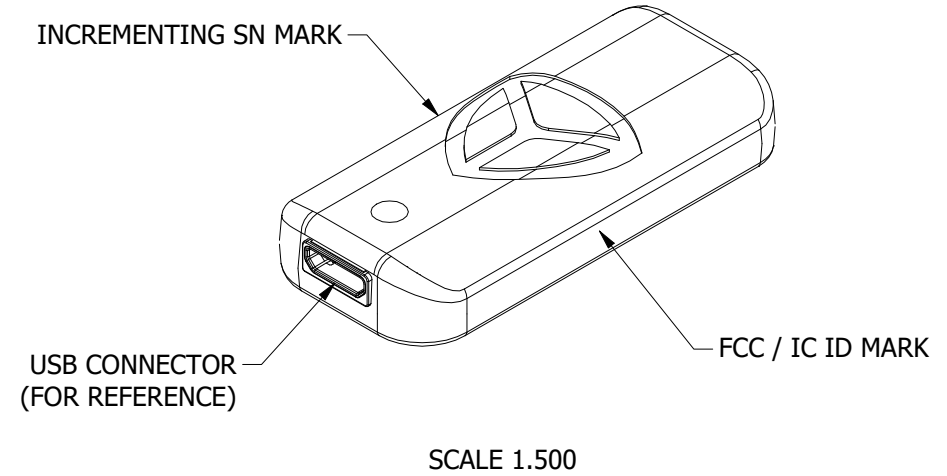

NOTES: UNLESS OTHERWISE SPECIFIED.

1. SERIAL NUMBER SCHEME:
   LABEL SHEET TO ITERATE THROUGH NUMERIC CHARACTERS THEN ALPHA'S
   EACH ORDER WILL SPECIFY DESIRED STARTING SN AND BLOCK # COUNT.

ITERATION PATTERN:

AAAB 00
AAAB 01
AAAB 02
.....
AAAB 99
AAAC 00

FONT AS SHOWN ON PART: CALIBRI 9 PT / 100 HORIZ SPREAD

1. FCC ID / IC ID NUMBER [DOES NOT ITERATE]:
   FCC ID: 2AJ3810233 / IC: 22055-10233
   FONT AS SHOWN ON PART: CALIBRI 5 PT / 40 HORIZ SPREAD

1. MARK AS SHOWN:
   BA10233
   PAT. 9,958.228
   FONT AS SHOWN ON PART: CALIBRI 10 PT

VHB TAPE NOT SHOWN

REVISION HISTORY			
REV	DESCRIPTION	DATE	APPROVED
001	ORIGINAL RELEASE	02-03-2017	J.WADE
002	EDIT LABEL NOTE 1 & 2, ADD NOTE 3	10-02-2018	M.SIMS

ALL DIMENSIONS IN INCHES UNLESS OTHERWISE NOTED	
STANDARD SHEET TOLERANCES	
DECIMALS .X ± 0.1 .XX ± 0.01 .XXX ± 0.005	ANGLES ± 1 FRACTIONS ± 1/32
THIRD ANGLE PROJECTION	
MATERIAL	-----
FINISH	-----

	1111 ALDERMAN DR #200 ALPHARETTA, GA 30005 (770) 569-2691	
	TITLE ENCAPSULATED BA10233, IND SENSE DISC, YARDARM	
SIZE B	DWG NO ENCAPS-BA10233-ASM	REV 002
SCALE 1:1	SHEET 1 OF 1	

TIER ONE INC. PROPRIETARY
THIS DOCUMENT IS ISSUED BY TIER ONE INC. AND CONTAINS PROPRIETARY INFORMATION. NEITHER RECEIPT NOR POSSESSION OF THIS DOCUMENT NOR ANY INFORMATION CONTAINED THEREIN MAY BE COPIED, REPRODUCED, OR OTHERWISE USED WITHOUT FIRST OBTAINING THE WRITTEN PERMISSION OF TIER ONE INC. AND MUST BE RETURNED UPON REQUEST.