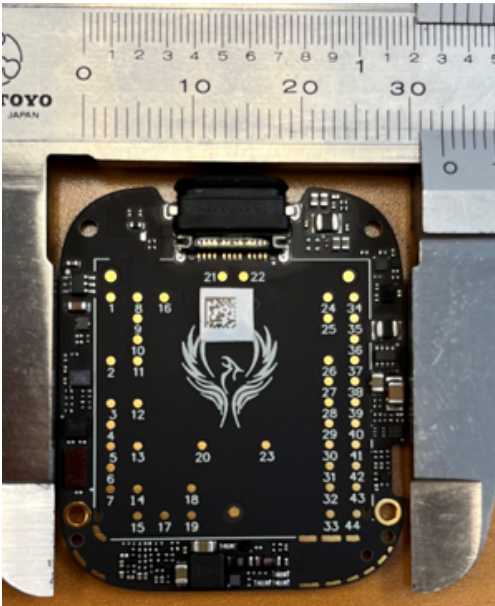

WP40 Internal Photos

Coil