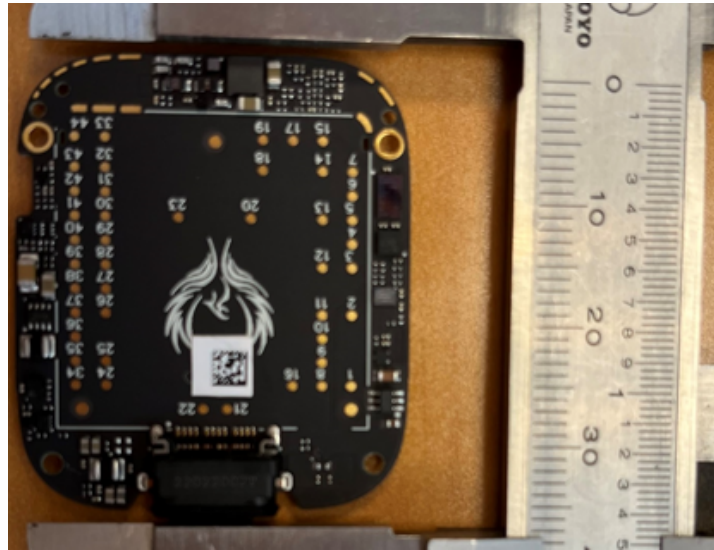

WP40 Internal Photos

Coil