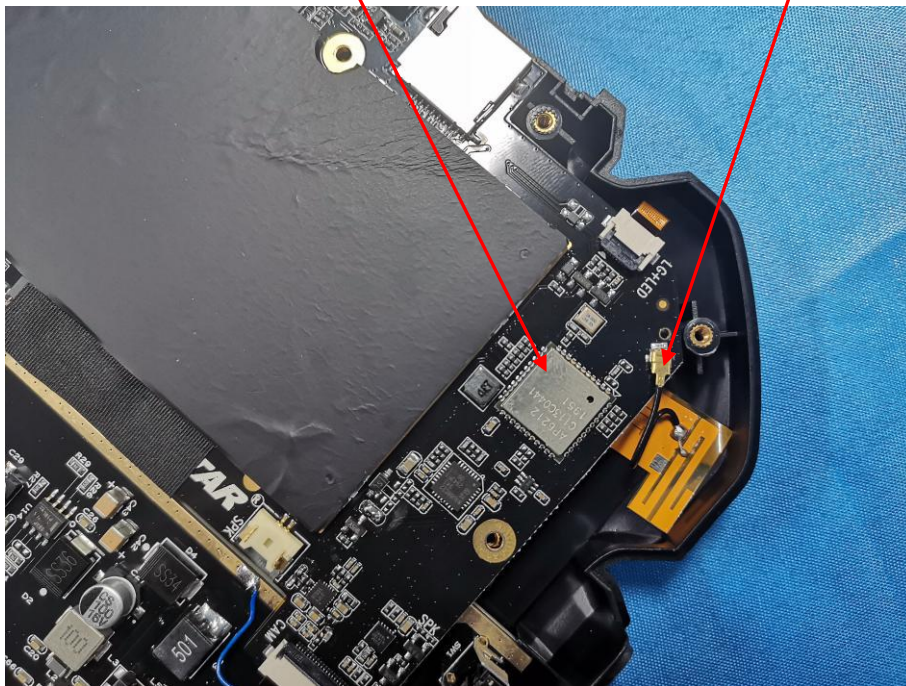

FCC ID: 2AJ2D-MS80

RF CHIP

IPEX Antenna

RF CHIP: Model : AP6212A Manufacturer: AMPAK