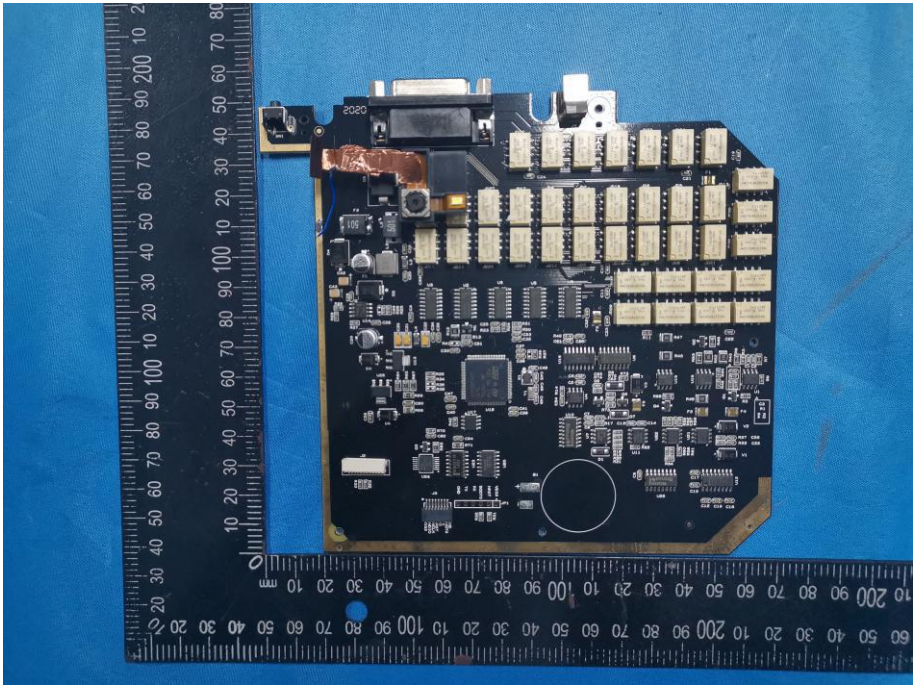

FCC ID: 2AJ2D-MS80

RF CHIP

IPEX Antenna

RF CHIP: Model : AP6212A Manufacturer: AMPAK