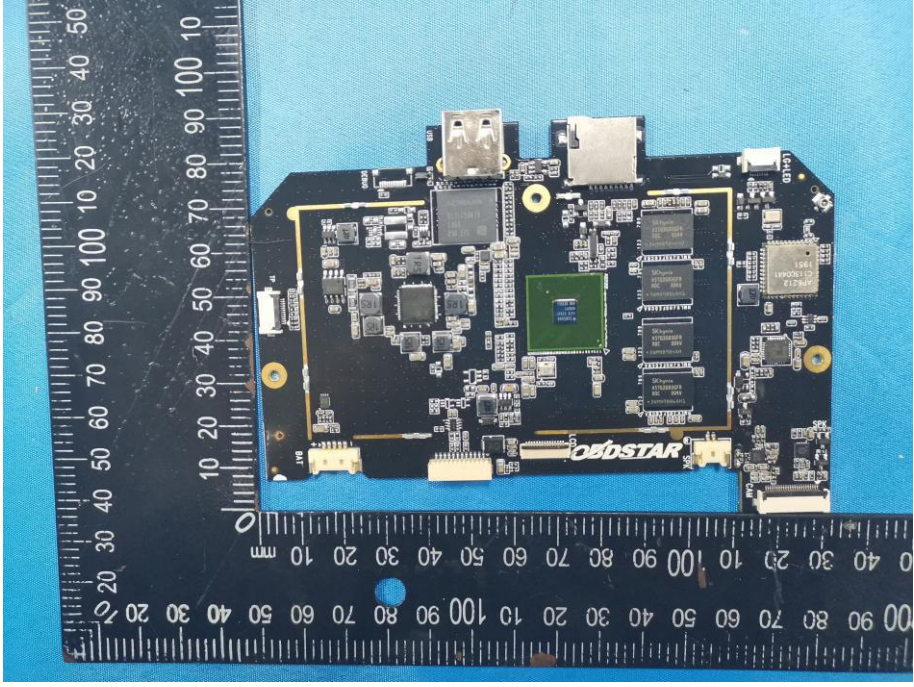

FCC ID: 2AJ2D-MS80

RF CHIP

IPEX Antenna

RF CHIP: Model : AP6212A Manufacturer: AMPAK