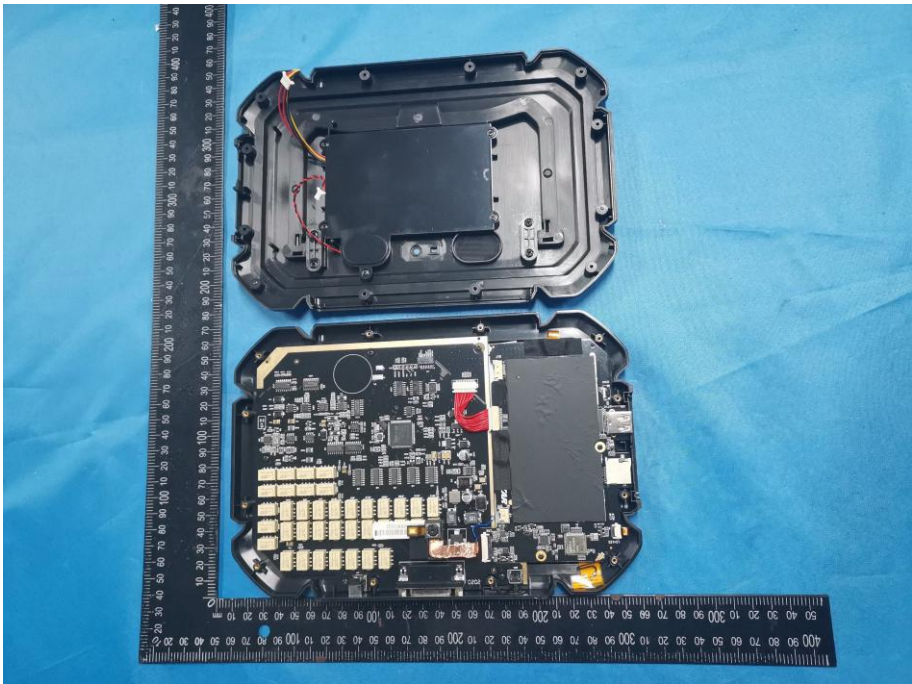

FCC ID: 2AJ2D-MS80

RF CHIP

IPEX Antenna

RF CHIP: Model : AP6212A Manufacturer: AMPAK