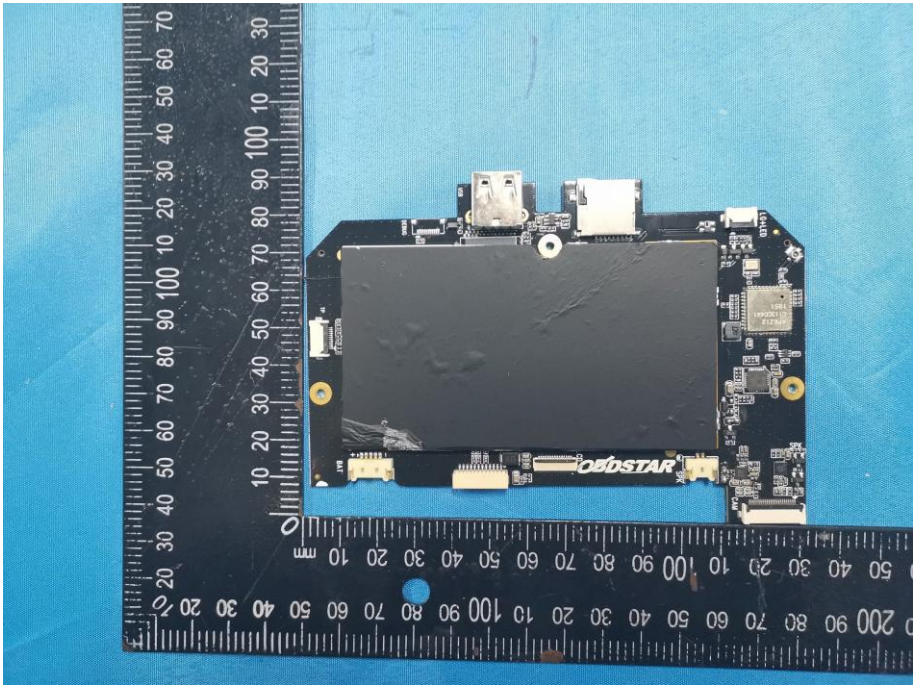

FCC ID: 2AJ2D-MS80

RF CHIP

IPEX Antenna

RF CHIP: Model : AP6212A Manufacturer: AMPAK