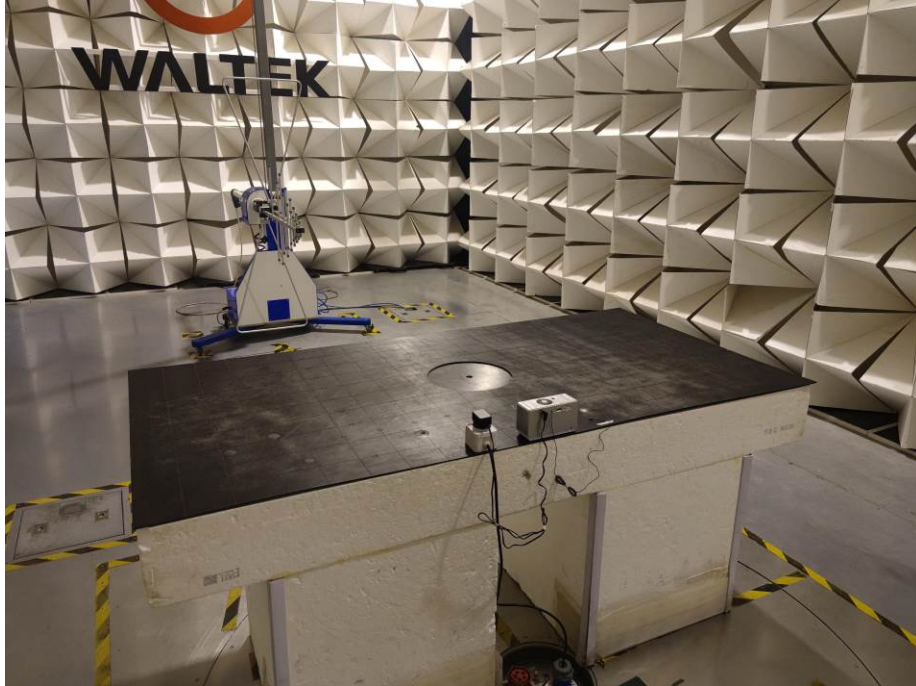

Appendix- CKS708-Photos

1. Test Setup photos Model CKS708 FCC ID: 2AJ2CCKS2022

1.1. Photograph – Conducted Emission Test Setup

Test Site 1#

1.2. Photograph – Radiated Emissions Test Setup

For 9kHz to 30MHz Test Site 2#

Appendix- CKS708-Photos

For 30MHz-1000MHz Test Site 2#

For above 1GHz Test Site 1#