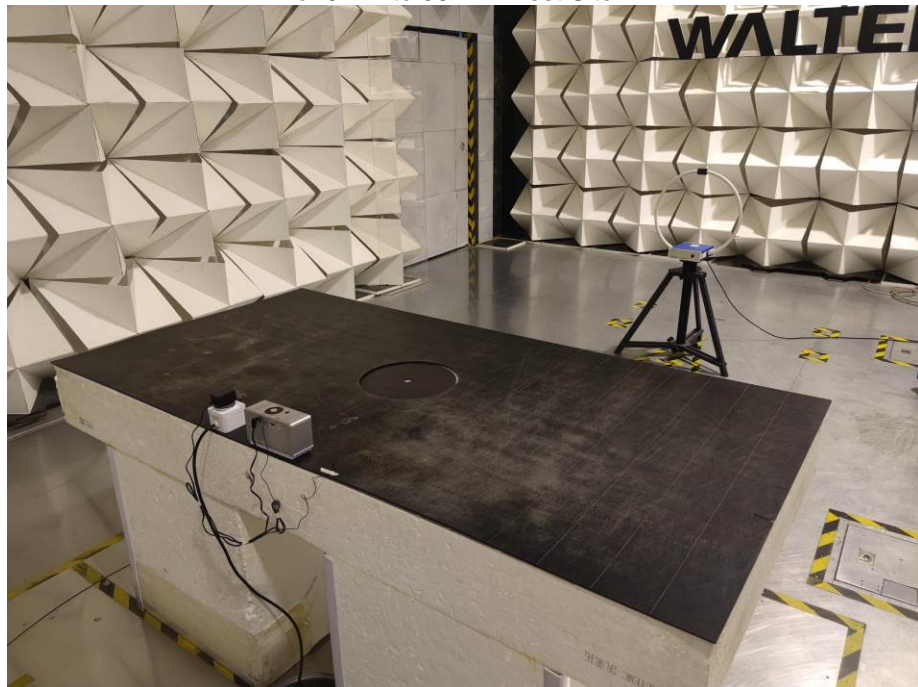

Appendix- CKS708-Photos

1. Test Setup photos Model CKS708 FCC ID: 2AJ2CCKS2022

1.1. Photograph – Conducted Emission Test Setup

Test Site 1#

1.2. Photograph – Radiated Emissions Test Setup

For 9kHz to 30MHz Test Site 2#

Appendix- CKS708-Photos

For 30MHz-1000MHz Test Site 2#

For above 1GHz Test Site 1#