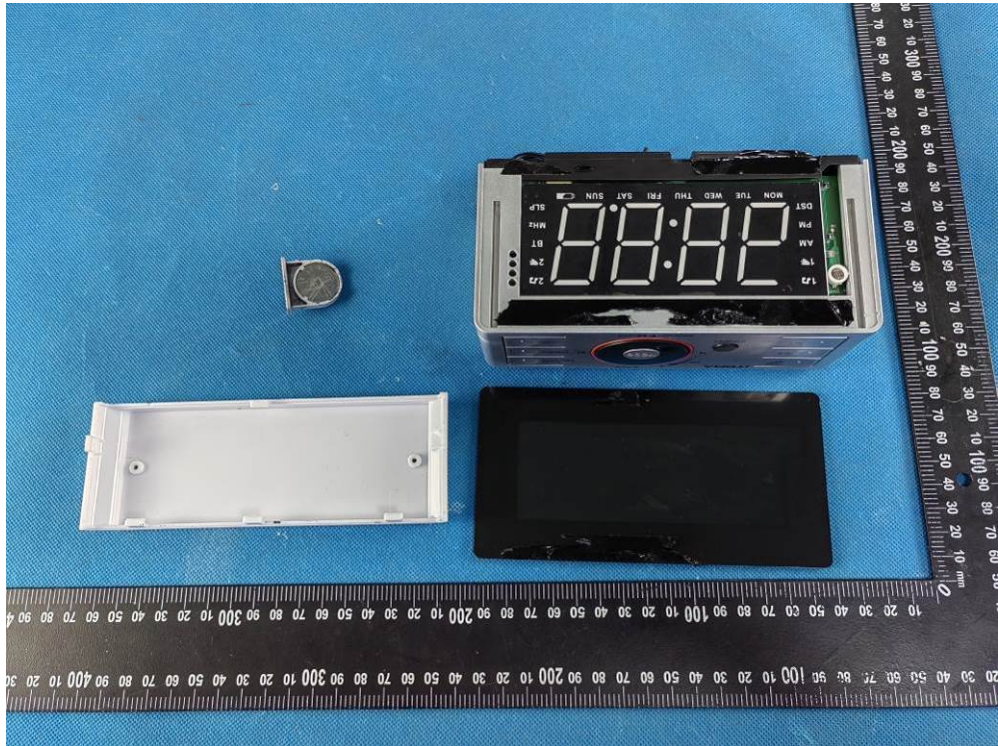

Appendix-CKS708-Photos

1.2. EUT – Internal View Model CKS708 FCC ID: 2AJ2CCKS2022

# Appendix-CKS708-Photos

Appendix-CKS708-Photos