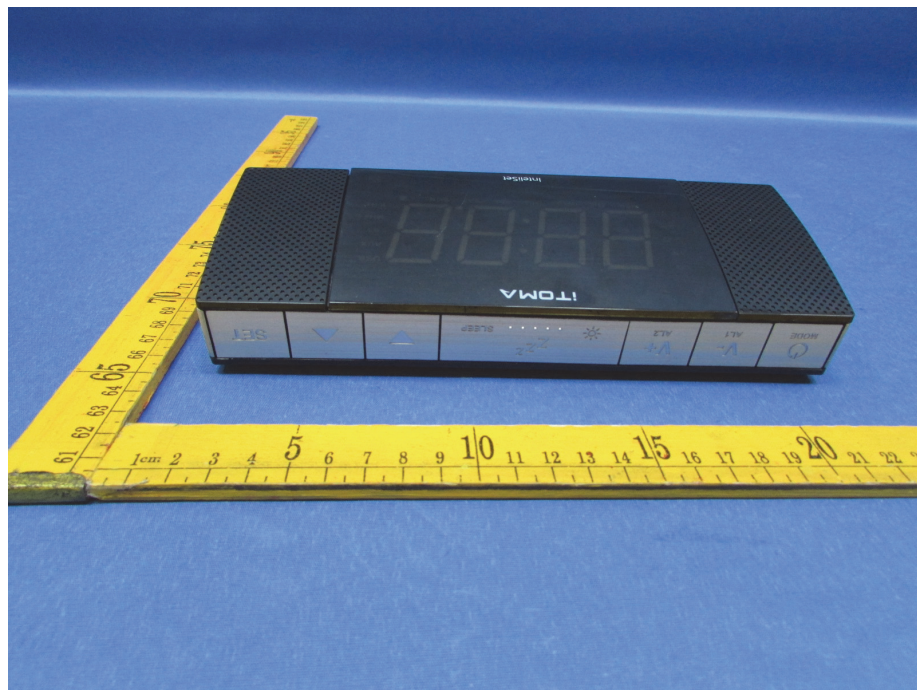

Photographs - Constructional Details

Model CKS503BT -External Photos

Reference No.: WTS16S0962160E

Reference No.: WTS16S0962160E

Reference No.: WTS16S0962160E