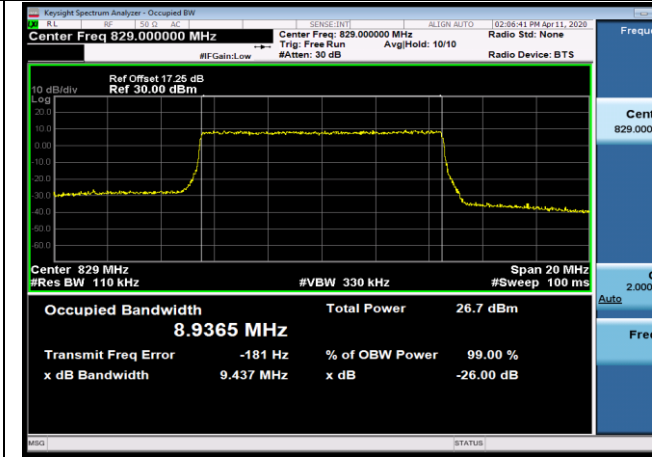

LCH_QPSK_25RB#0

LCH_16QAM_25RB#0

MCH_QPSK_25RB#0

MCH_16QAM_25RB#0

HCH_QPSK_25RB#0

HCH_16QAM_25RB#0

Channel Bandwidth: 10 MHz

LCH_QPSK_50RB#0

LCH_16QAM_50RB#0

MCH_QPSK_50RB#0

MCH_16QAM_50RB#0

HCH_QPSK_50RB#0

HCH_16QAM_50RB#0

APPENDIX C TEST PLOTS FOR BAND EDGES LTE BAND 2

Channel Bandwidth: 1.4 MHz

Channel Bandwidth: 3 MHz