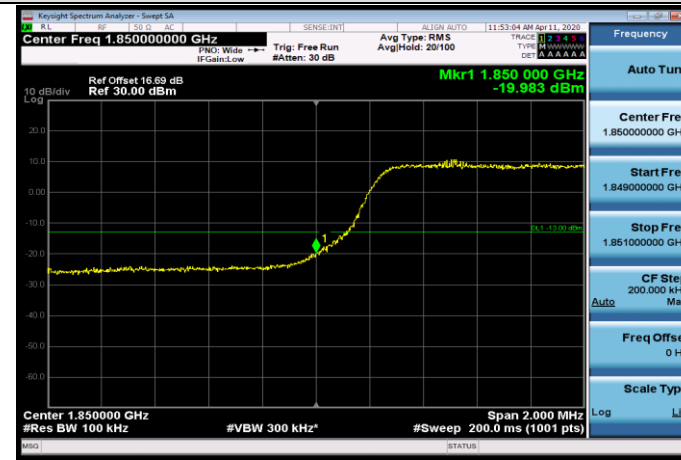

LCH_16QAM_25RB#0