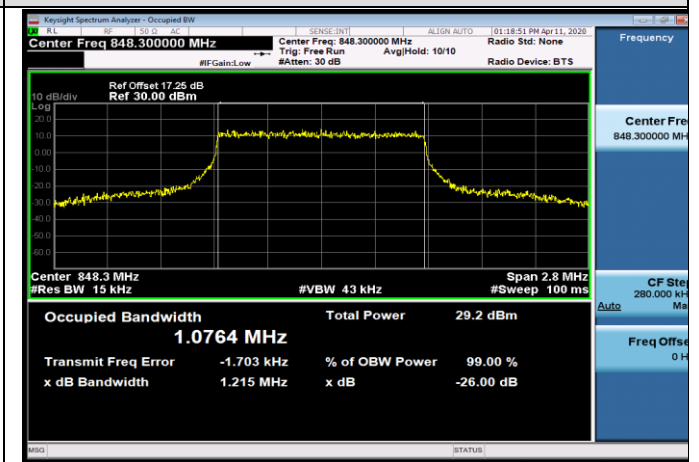

Channel Bandwidth: 20 MHz

LTE Band 5
 Channel Bandwidth: 1.4 MHz

LCH_QPSK_6RB#0

LCH_16QAM_6RB#0

MCH_QPSK_6RB#0

MCH_16QAM_6RB#0

HCH_QPSK_6RB#0

HCH_16QAM_6RB#0

Channel Bandwidth: 3 MHz

LCH_QPSK_15RB#0

LCH_16QAM_15RB#0

MCH_QPSK_15RB#0

MCH_16QAM_15RB#0

HCH_QPSK_15RB#0

HCH_16QAM_15RB#0

Channel Bandwidth: 5 MHz