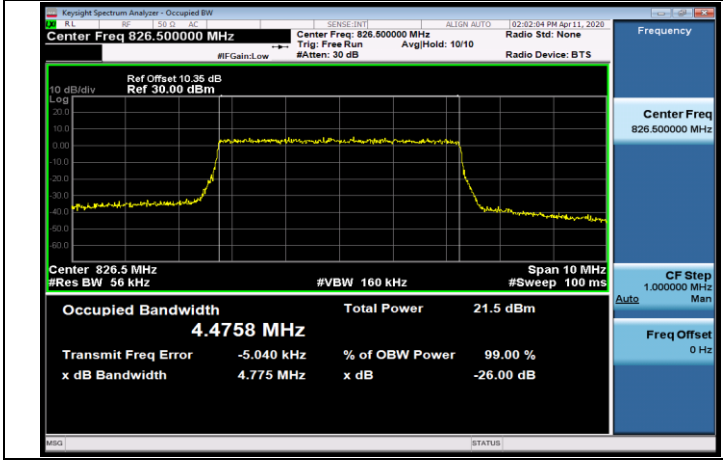

Channel Bandwidth: 5 MHz

LCH_QPSK_25RB#0