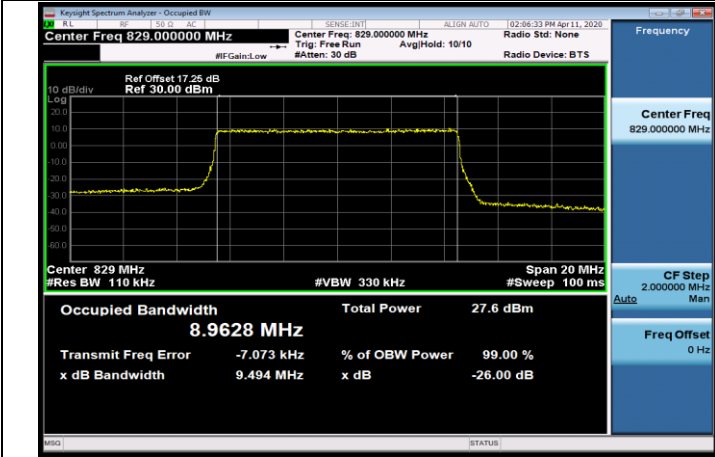

LCH_QPSK_25RB#0

LCH_16QAM_25RB#0

MCH_QPSK_25RB#0

MCH_16QAM_25RB#0

HCH_QPSK_25RB#0

HCH_16QAM_25RB#0

Channel Bandwidth: 10 MHz

LCH_QPSK_50RB#0

LCH_16QAM_50RB#0

MCH_QPSK_50RB#0

MCH_16QAM_50RB#0

HCH_QPSK_50RB#0

HCH_16QAM_50RB#0

APPENDIX C TEST PLOTS FOR BAND EDGES LTE BAND 2

Channel Bandwidth: 1.4 MHz

Channel Bandwidth: 3 MHz