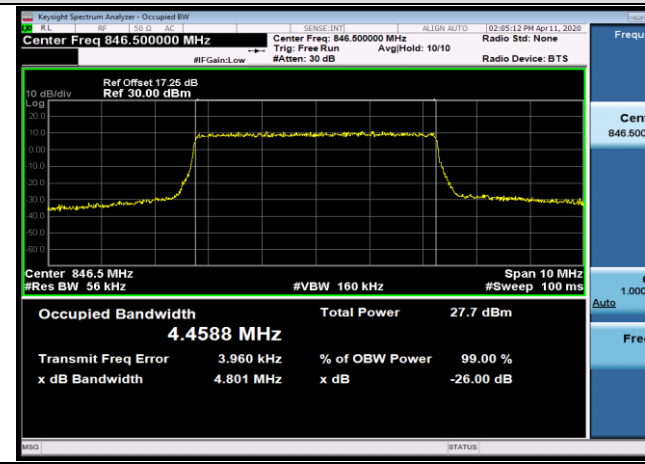

LCH_QPSK_25RB#0

LCH_16QAM_25RB#0

MCH_QPSK_25RB#0

MCH_16QAM_25RB#0

HCH_QPSK_25RB#0

HCH_16QAM_25RB#0

Channel Bandwidth: 10 MHz

LCH_QPSK_50RB#0

LCH_16QAM_50RB#0

MCH_QPSK_50RB#0

MCH_16QAM_50RB#0

HCH_QPSK_50RB#0

HCH_16QAM_50RB#0

APPENDIX C TEST PLOTS FOR BAND EDGES LTE BAND 2

Channel Bandwidth: 1.4 MHz

Channel Bandwidth: 3 MHz