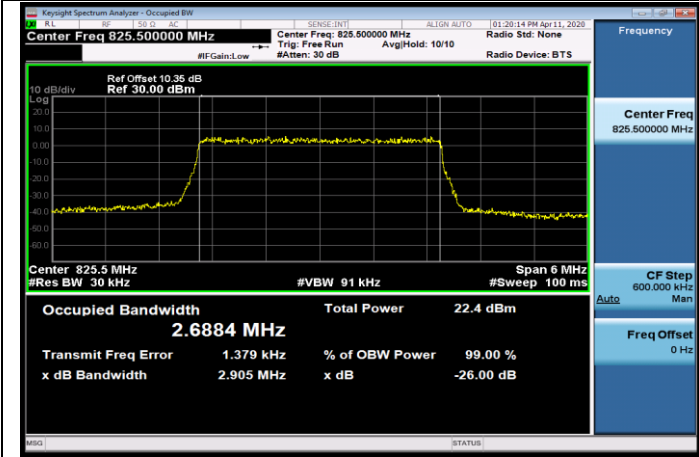

Channel Bandwidth: 20 MHz

LTE Band 5
 Channel Bandwidth: 1.4 MHz

LCH_QPSK_6RB#0

LCH_16QAM_6RB#0

MCH_QPSK_6RB#0

MCH_16QAM_6RB#0

HCH_QPSK_6RB#0

HCH_16QAM_6RB#0

Channel Bandwidth: 3 MHz

LCH_QPSK_15RB#0

LCH_16QAM_15RB#0

MCH_QPSK_15RB#0

MCH_16QAM_15RB#0

HCH_QPSK_15RB#0

HCH_16QAM_15RB#0

Channel Bandwidth: 5 MHz