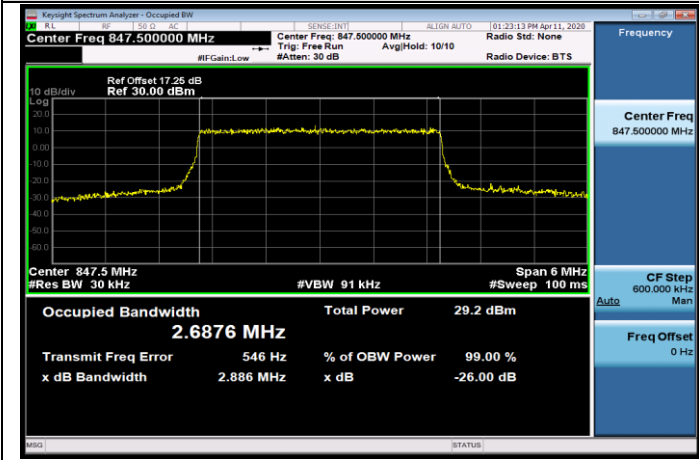

Channel Bandwidth: 20 MHz

LTE Band 5
 Channel Bandwidth: 1.4 MHz

LCH_QPSK_6RB#0

LCH_16QAM_6RB#0

MCH_QPSK_6RB#0

MCH_16QAM_6RB#0

HCH_QPSK_6RB#0

HCH_16QAM_6RB#0

Channel Bandwidth: 3 MHz

LCH_QPSK_15RB#0

LCH_16QAM_15RB#0

MCH_QPSK_15RB#0

MCH_16QAM_15RB#0

HCH_QPSK_15RB#0

HCH_16QAM_15RB#0

Channel Bandwidth: 5 MHz