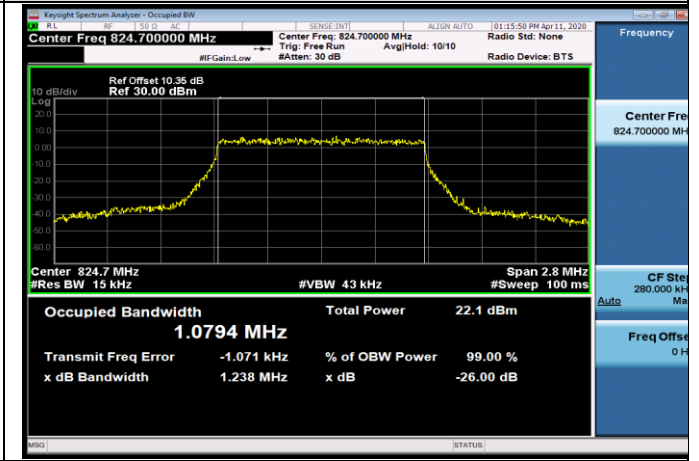

Channel Bandwidth: 20 MHz

LTE Band 5
 Channel Bandwidth: 1.4 MHz

LCH_QPSK_6RB#0

LCH_16QAM_6RB#0

MCH_QPSK_6RB#0

MCH_16QAM_6RB#0

HCH_QPSK_6RB#0

HCH_16QAM_6RB#0

Channel Bandwidth: 3 MHz

LCH_QPSK_15RB#0

LCH_16QAM_15RB#0

MCH_QPSK_15RB#0

MCH_16QAM_15RB#0

HCH_QPSK_15RB#0

HCH_16QAM_15RB#0

Channel Bandwidth: 5 MHz