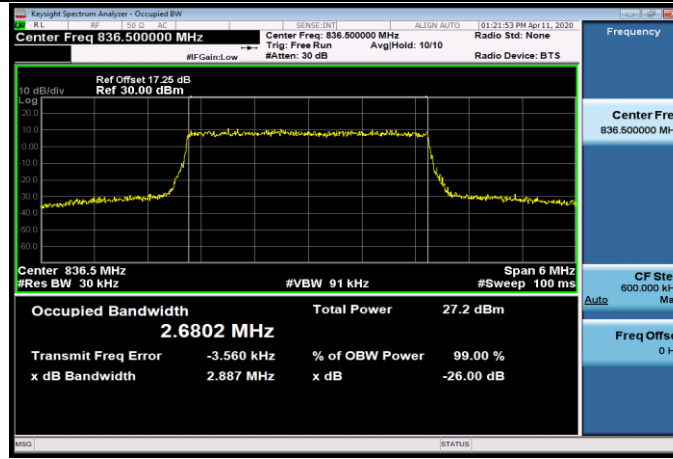

Channel Bandwidth: 20 MHz

LTE Band 5
 Channel Bandwidth: 1.4 MHz

LCH_QPSK_6RB#0

LCH_16QAM_6RB#0

MCH_QPSK_6RB#0

MCH_16QAM_6RB#0

HCH_QPSK_6RB#0

HCH_16QAM_6RB#0

Channel Bandwidth: 3 MHz

LCH_QPSK_15RB#0

LCH_16QAM_15RB#0

MCH_QPSK_15RB#0

MCH_16QAM_15RB#0

HCH_QPSK_15RB#0

HCH_16QAM_15RB#0

Channel Bandwidth: 5 MHz