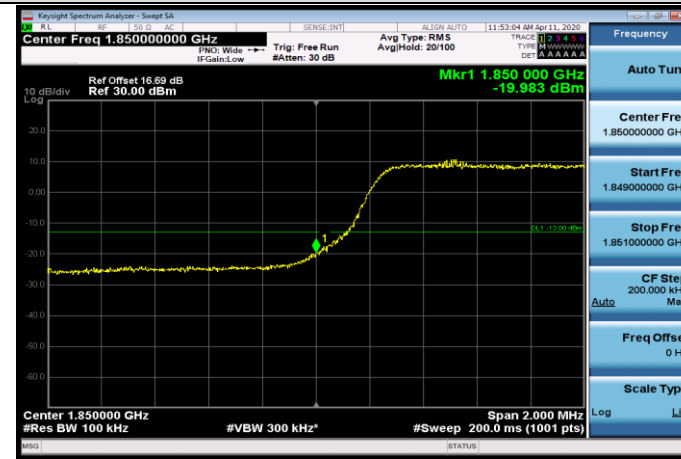

LCH_16QAM_50RB#0

MCH_QPSK_50RB#0

MCH_16QAM_50RB#0

HCH_QPSK_50RB#0

HCH_16QAM_50RB#0

APPENDIX C TEST PLOTS FOR BAND EDGES LTE BAND 2

Channel Bandwidth: 1.4 MHz

Channel Bandwidth: 3 MHz

Channel Bandwidth: 5 MHz

LCH_QPSK_25RB#0

LCH_16QAM_25RB#0

HCH_QPSK_25RB#0

HCH_16QAM_25RB#0

Channel Bandwidth: 10 MHz

Channel Bandwidth: 15 MHz