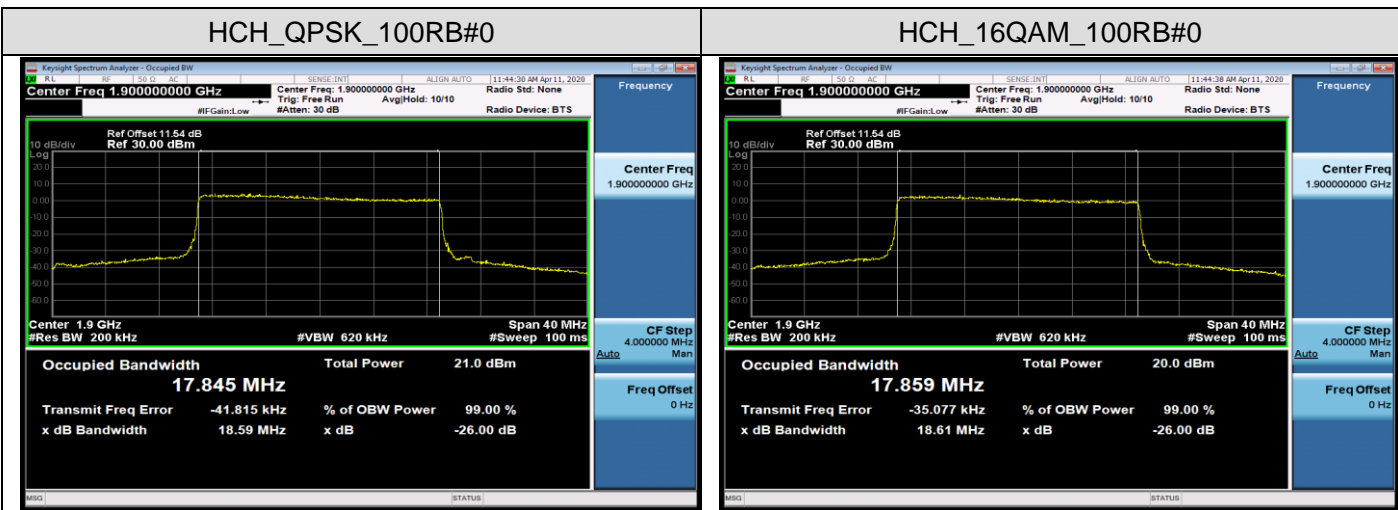

Channel Bandwidth: 20 MHz

LTE Band 5
 Channel Bandwidth: 1.4 MHz

LCH_QPSK_6RB#0

LCH_16QAM_6RB#0

MCH_QPSK_6RB#0

MCH_16QAM_6RB#0

HCH_QPSK_6RB#0

HCH_16QAM_6RB#0

Channel Bandwidth: 3 MHz

LCH_QPSK_15RB#0

LCH_16QAM_15RB#0

MCH_QPSK_15RB#0

MCH_16QAM_15RB#0

HCH_QPSK_15RB#0

HCH_16QAM_15RB#0

Channel Bandwidth: 5 MHz