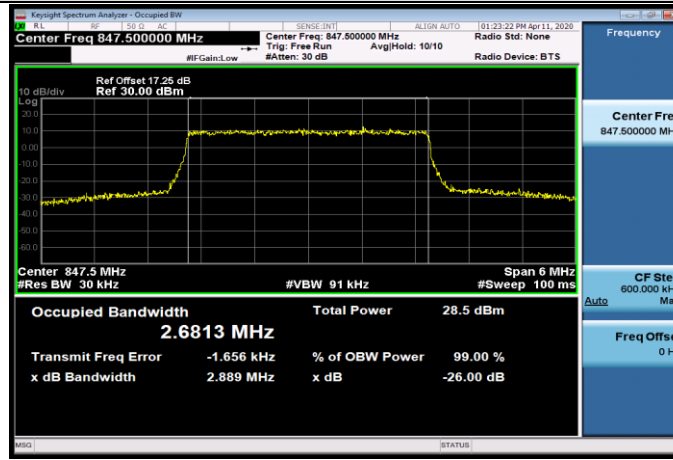

Channel Bandwidth: 3 MHz

LCH_QPSK_15RB#0

LCH_16QAM_15RB#0

MCH_QPSK_15RB#0

MCH_16QAM_15RB#0

HCH_QPSK_15RB#0

HCH_16QAM_15RB#0

Channel Bandwidth: 5 MHz