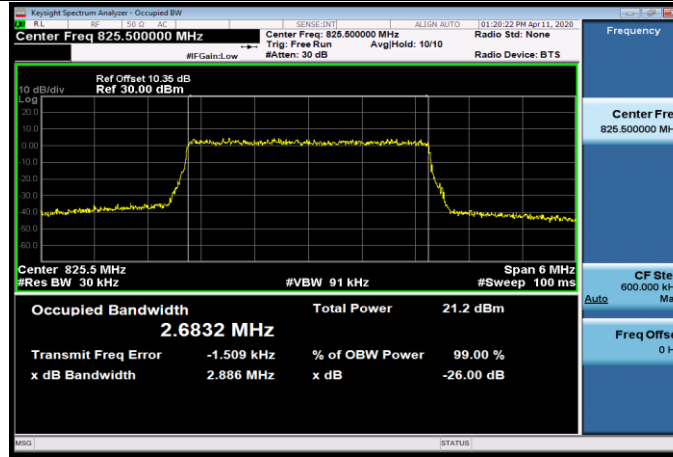

Channel Bandwidth: 20 MHz

LTE Band 5
 Channel Bandwidth: 1.4 MHz

LCH_QPSK_6RB#0

LCH_16QAM_6RB#0

MCH_QPSK_6RB#0

MCH_16QAM_6RB#0

HCH_QPSK_6RB#0

HCH_16QAM_6RB#0

Channel Bandwidth: 3 MHz

LCH_QPSK_15RB#0

LCH_16QAM_15RB#0

MCH_QPSK_15RB#0

MCH_16QAM_15RB#0

HCH_QPSK_15RB#0

HCH_16QAM_15RB#0

Channel Bandwidth: 5 MHz