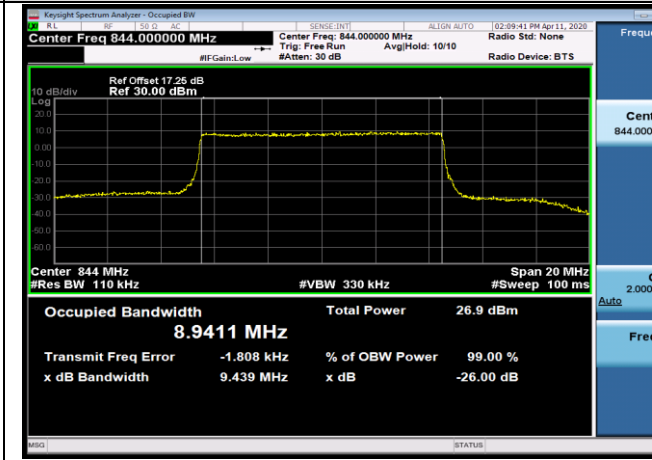

LCH_16QAM_50RB#0

MCH_QPSK_50RB#0

MCH_16QAM_50RB#0

HCH_QPSK_50RB#0

HCH_16QAM_50RB#0

APPENDIX C TEST PLOTS FOR BAND EDGES LTE BAND 2

Channel Bandwidth: 1.4 MHz

Channel Bandwidth: 3 MHz