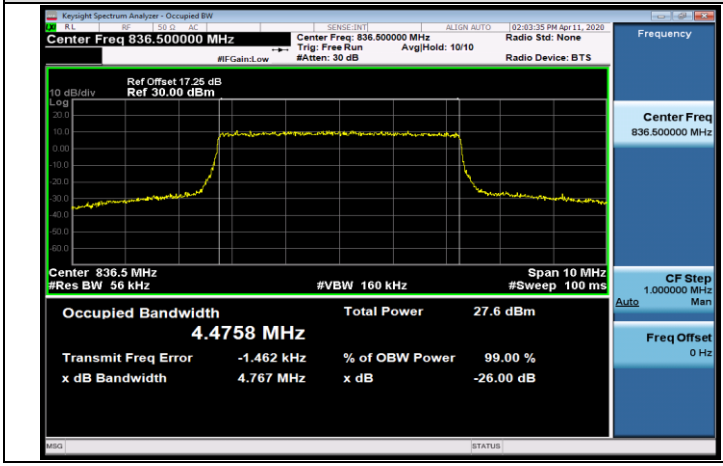

MCH_QPSK_25RB#0