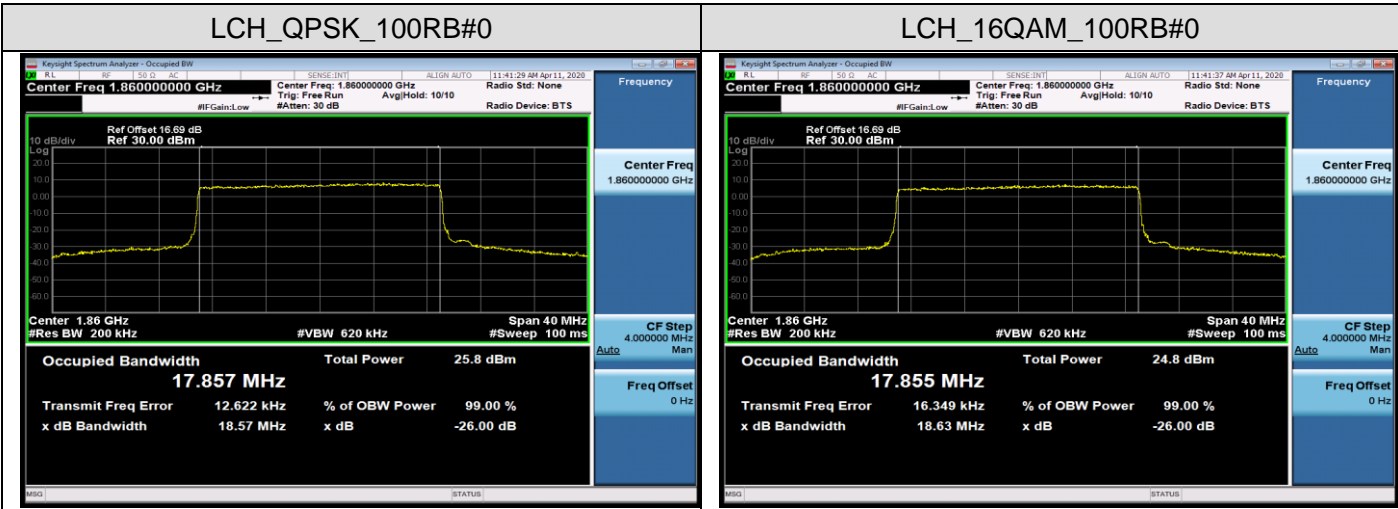

Channel Bandwidth: 20 MHz

LTE Band 5
 Channel Bandwidth: 1.4 MHz

LCH_QPSK_6RB#0

LCH_16QAM_6RB#0

MCH_QPSK_6RB#0

MCH_16QAM_6RB#0

HCH_QPSK_6RB#0

HCH_16QAM_6RB#0

Channel Bandwidth: 3 MHz

LCH_QPSK_15RB#0

LCH_16QAM_15RB#0

MCH_QPSK_15RB#0

MCH_16QAM_15RB#0

HCH_QPSK_15RB#0

HCH_16QAM_15RB#0

Channel Bandwidth: 5 MHz