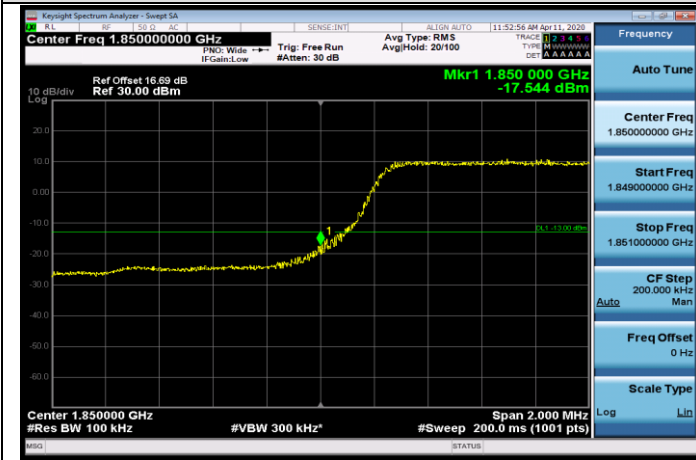

Channel Bandwidth: 5 MHz

LCH_QPSK_25RB#0