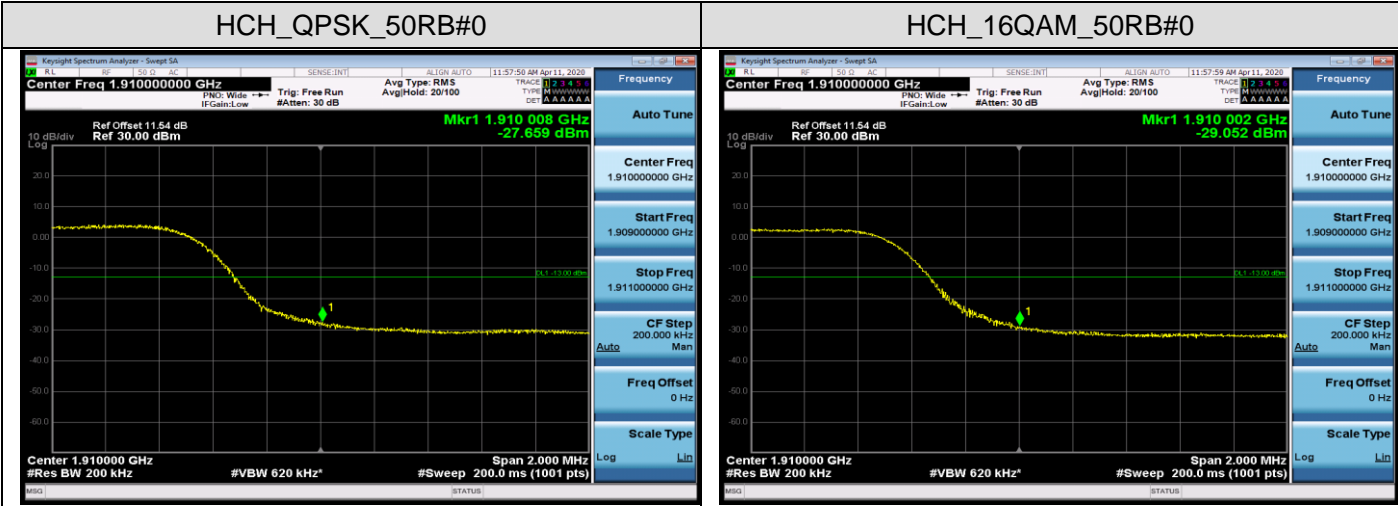

LCH_16QAM_50RB#0

MCH_QPSK_50RB#0

MCH_16QAM_50RB#0

HCH_QPSK_50RB#0

HCH_16QAM_50RB#0

APPENDIX C TEST PLOTS FOR BAND EDGES LTE BAND 2

Channel Bandwidth: 1.4 MHz

Channel Bandwidth: 3 MHz

Channel Bandwidth: 5 MHz

LCH_QPSK_25RB#0

LCH_16QAM_25RB#0

HCH_QPSK_25RB#0

HCH_16QAM_25RB#0

Channel Bandwidth: 10 MHz

Channel Bandwidth: 15 MHz