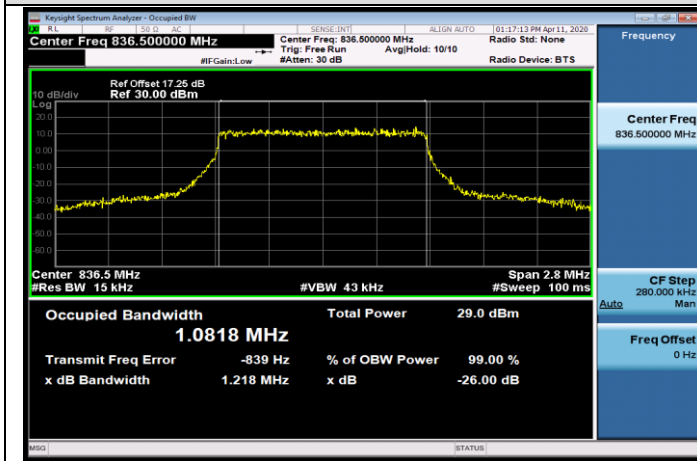

Channel Bandwidth: 20 MHz

LTE Band 5
 Channel Bandwidth: 1.4 MHz

LCH_QPSK_6RB#0

LCH_16QAM_6RB#0

MCH_QPSK_6RB#0

MCH_16QAM_6RB#0

HCH_QPSK_6RB#0

HCH_16QAM_6RB#0

Channel Bandwidth: 3 MHz

LCH_QPSK_15RB#0

LCH_16QAM_15RB#0

MCH_QPSK_15RB#0

MCH_16QAM_15RB#0

HCH_QPSK_15RB#0

HCH_16QAM_15RB#0

Channel Bandwidth: 5 MHz