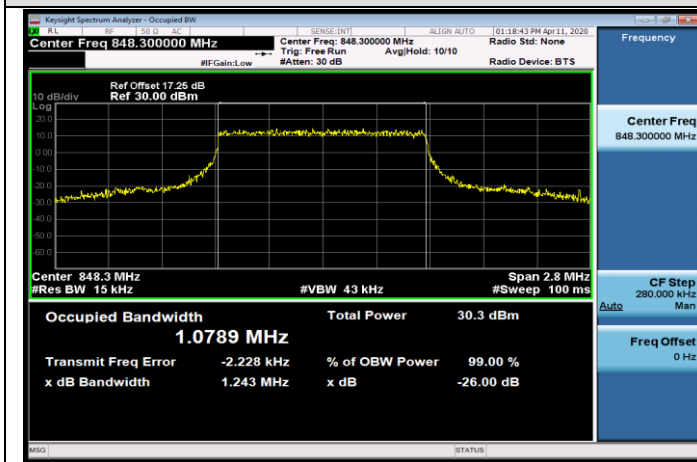

Channel Bandwidth: 20 MHz

LTE Band 5
 Channel Bandwidth: 1.4 MHz

LCH_QPSK_6RB#0

LCH_16QAM_6RB#0

MCH_QPSK_6RB#0

MCH_16QAM_6RB#0

HCH_QPSK_6RB#0

HCH_16QAM_6RB#0

Channel Bandwidth: 3 MHz

LCH_QPSK_15RB#0

LCH_16QAM_15RB#0

MCH_QPSK_15RB#0

MCH_16QAM_15RB#0

HCH_QPSK_15RB#0

HCH_16QAM_15RB#0

Channel Bandwidth: 5 MHz