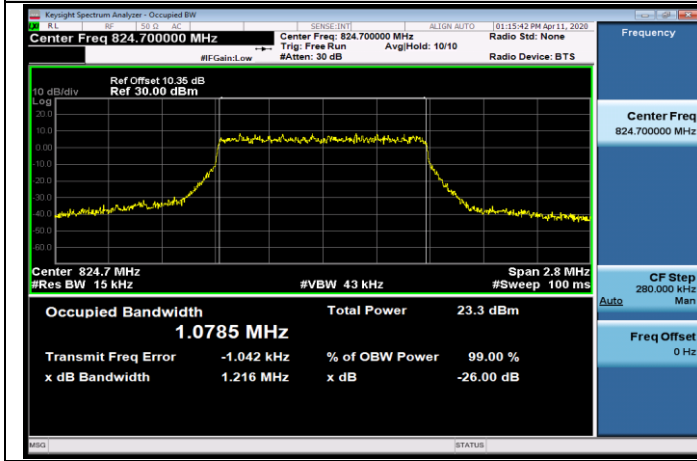

Channel Bandwidth: 20 MHz

LTE Band 5
 Channel Bandwidth: 1.4 MHz

LCH_QPSK_6RB#0

LCH_16QAM_6RB#0

MCH_QPSK_6RB#0

MCH_16QAM_6RB#0

HCH_QPSK_6RB#0

HCH_16QAM_6RB#0

Channel Bandwidth: 3 MHz

LCH_QPSK_15RB#0

LCH_16QAM_15RB#0

MCH_QPSK_15RB#0

MCH_16QAM_15RB#0

HCH_QPSK_15RB#0

HCH_16QAM_15RB#0

Channel Bandwidth: 5 MHz