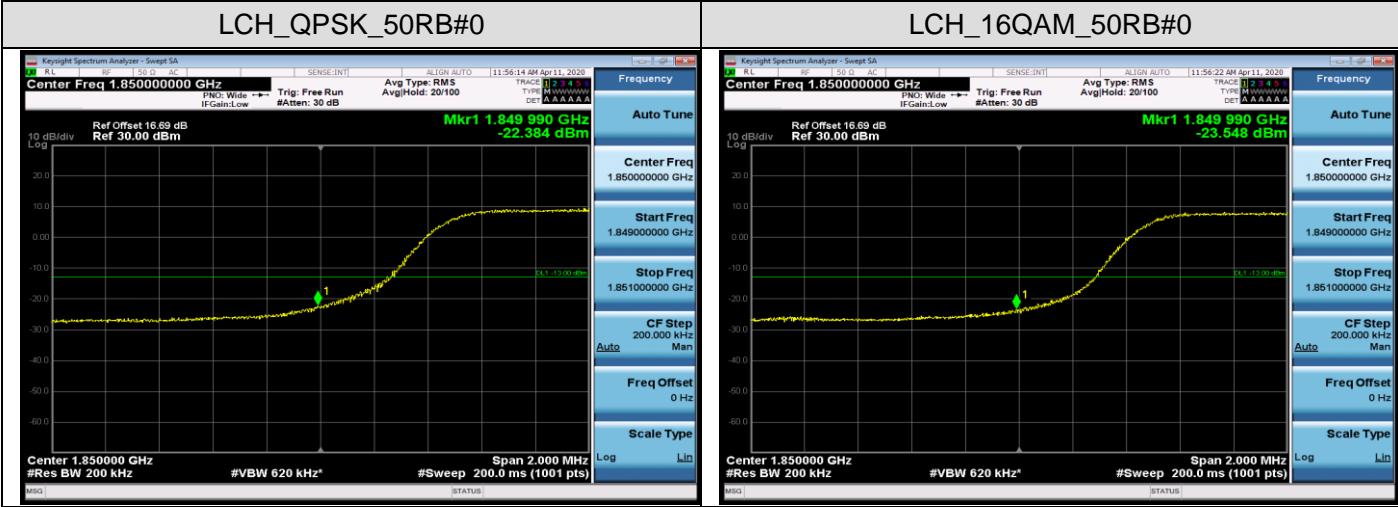

LCH_16QAM_50RB#0

MCH_QPSK_50RB#0

MCH_16QAM_50RB#0

HCH_QPSK_50RB#0

HCH_16QAM_50RB#0

APPENDIX C TEST PLOTS FOR BAND EDGES LTE BAND 2

Channel Bandwidth: 1.4 MHz

Channel Bandwidth: 3 MHz

Channel Bandwidth: 5 MHz

LCH_QPSK_25RB#0

LCH_16QAM_25RB#0

HCH_QPSK_25RB#0

HCH_16QAM_25RB#0

Channel Bandwidth: 10 MHz

Channel Bandwidth: 15 MHz