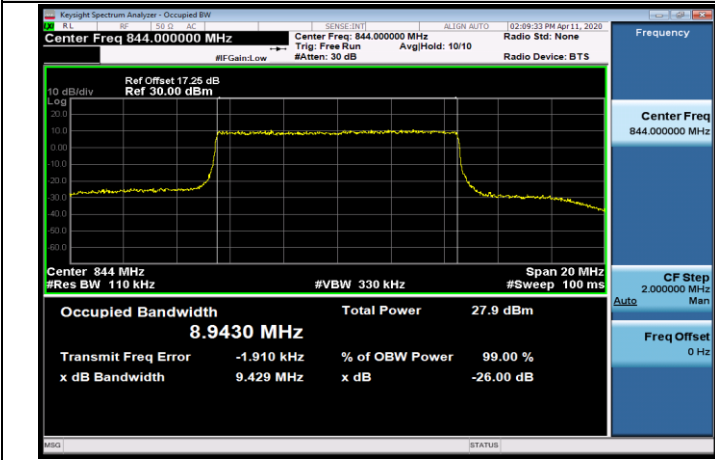

LCH_16QAM_50RB#0

MCH_QPSK_50RB#0

MCH_16QAM_50RB#0

HCH_QPSK_50RB#0

HCH_16QAM_50RB#0

APPENDIX C TEST PLOTS FOR BAND EDGES LTE BAND 2

Channel Bandwidth: 1.4 MHz

Channel Bandwidth: 3 MHz