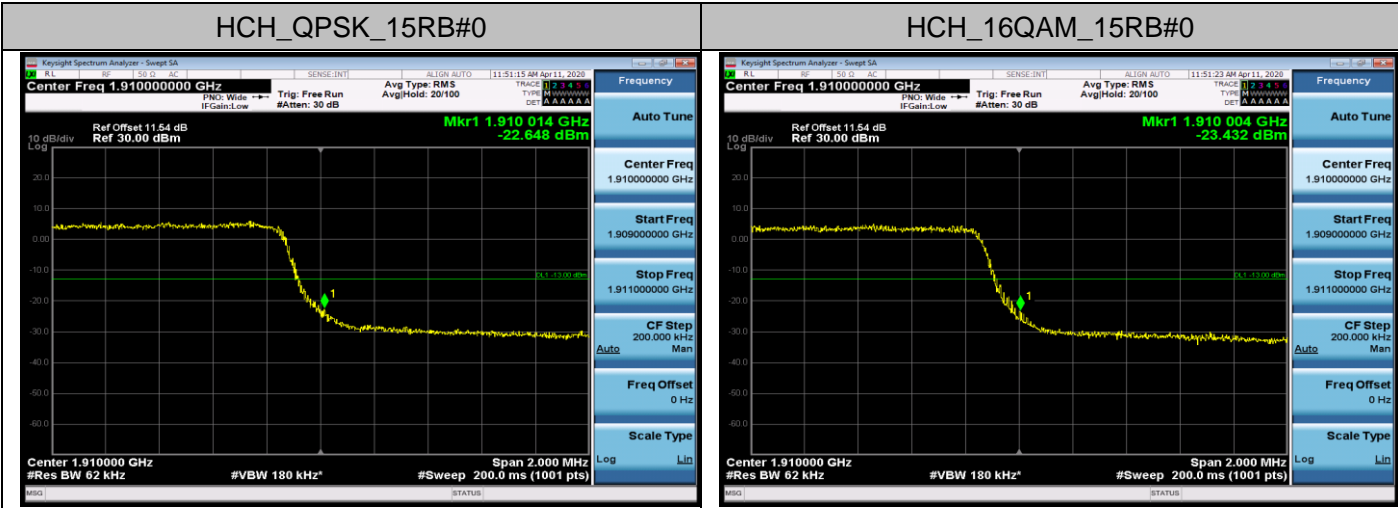

LCH_16QAM_50RB#0

MCH_QPSK_50RB#0

MCH_16QAM_50RB#0

HCH_QPSK_50RB#0

HCH_16QAM_50RB#0

APPENDIX C TEST PLOTS FOR BAND EDGES LTE BAND 2

Channel Bandwidth: 1.4 MHz

Channel Bandwidth: 3 MHz