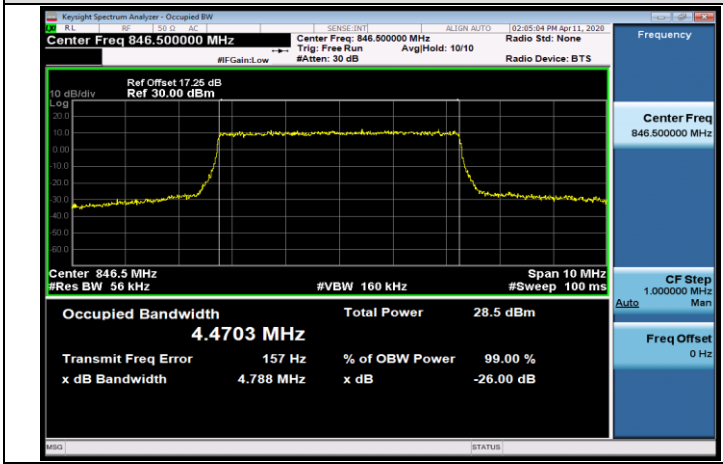

LCH_QPSK_25RB#0

LCH_16QAM_25RB#0

MCH_QPSK_25RB#0

MCH_16QAM_25RB#0

HCH_QPSK_25RB#0

HCH_16QAM_25RB#0

Channel Bandwidth: 10 MHz

LCH_QPSK_50RB#0

LCH_16QAM_50RB#0

MCH_QPSK_50RB#0

MCH_16QAM_50RB#0

HCH_QPSK_50RB#0

HCH_16QAM_50RB#0

APPENDIX C TEST PLOTS FOR BAND EDGES LTE BAND 2

Channel Bandwidth: 1.4 MHz

Channel Bandwidth: 3 MHz