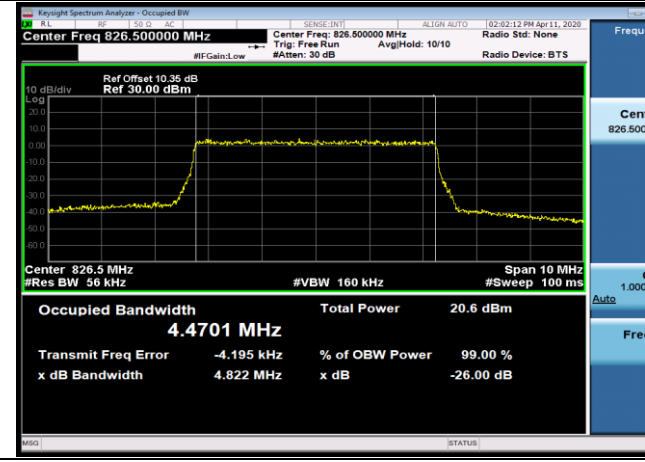

LCH_16QAM_25RB#0