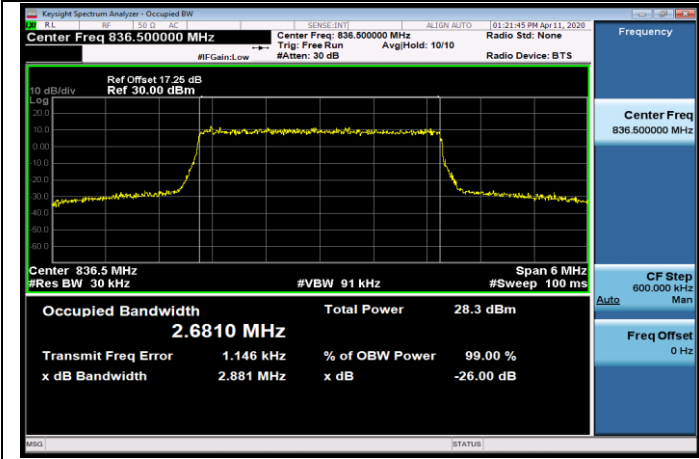

Channel Bandwidth: 20 MHz

LTE Band 5
 Channel Bandwidth: 1.4 MHz

LCH_QPSK_6RB#0

LCH_16QAM_6RB#0

MCH_QPSK_6RB#0

MCH_16QAM_6RB#0

HCH_QPSK_6RB#0

HCH_16QAM_6RB#0

Channel Bandwidth: 3 MHz

LCH_QPSK_15RB#0

LCH_16QAM_15RB#0

MCH_QPSK_15RB#0

MCH_16QAM_15RB#0

HCH_QPSK_15RB#0

HCH_16QAM_15RB#0

Channel Bandwidth: 5 MHz