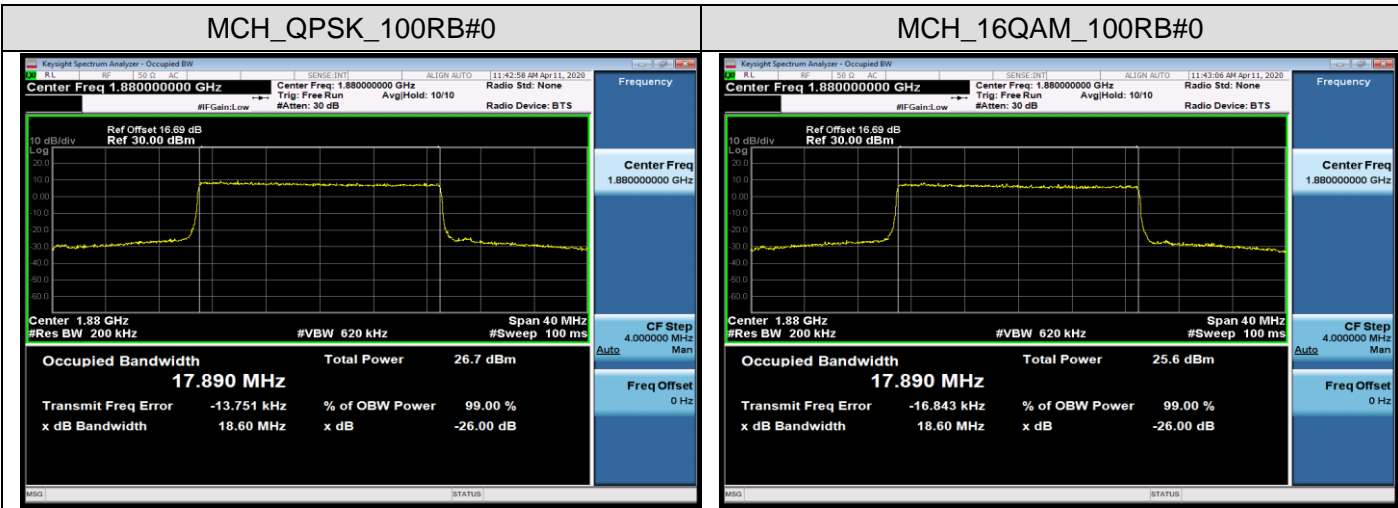

Channel Bandwidth: 20 MHz

LTE Band 5
 Channel Bandwidth: 1.4 MHz

LCH_QPSK_6RB#0

LCH_16QAM_6RB#0

MCH_QPSK_6RB#0

MCH_16QAM_6RB#0

HCH_QPSK_6RB#0

HCH_16QAM_6RB#0

Channel Bandwidth: 3 MHz

LCH_QPSK_15RB#0

LCH_16QAM_15RB#0

MCH_QPSK_15RB#0

MCH_16QAM_15RB#0

HCH_QPSK_15RB#0

HCH_16QAM_15RB#0

Channel Bandwidth: 5 MHz