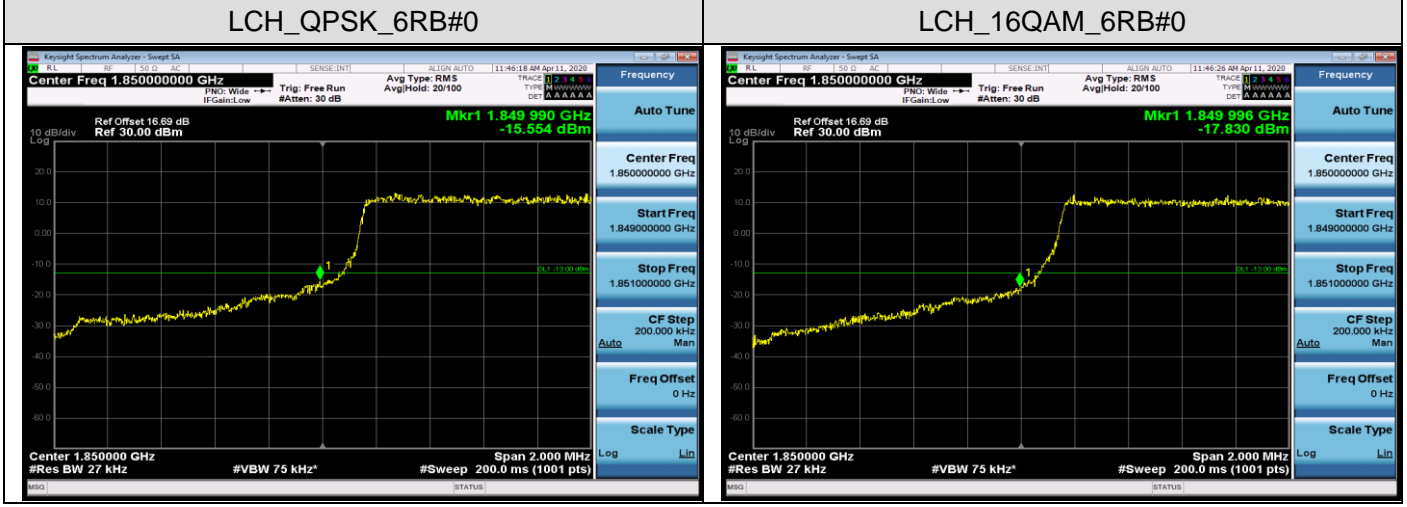

LCH_QPSK_25RB#0

LCH_16QAM_25RB#0

MCH_QPSK_25RB#0

MCH_16QAM_25RB#0

HCH_QPSK_25RB#0

HCH_16QAM_25RB#0

Channel Bandwidth: 10 MHz

LCH_QPSK_50RB#0

LCH_16QAM_50RB#0

MCH_QPSK_50RB#0

MCH_16QAM_50RB#0

HCH_QPSK_50RB#0

HCH_16QAM_50RB#0

APPENDIX C TEST PLOTS FOR BAND EDGES LTE BAND 2

Channel Bandwidth: 1.4 MHz

Channel Bandwidth: 3 MHz