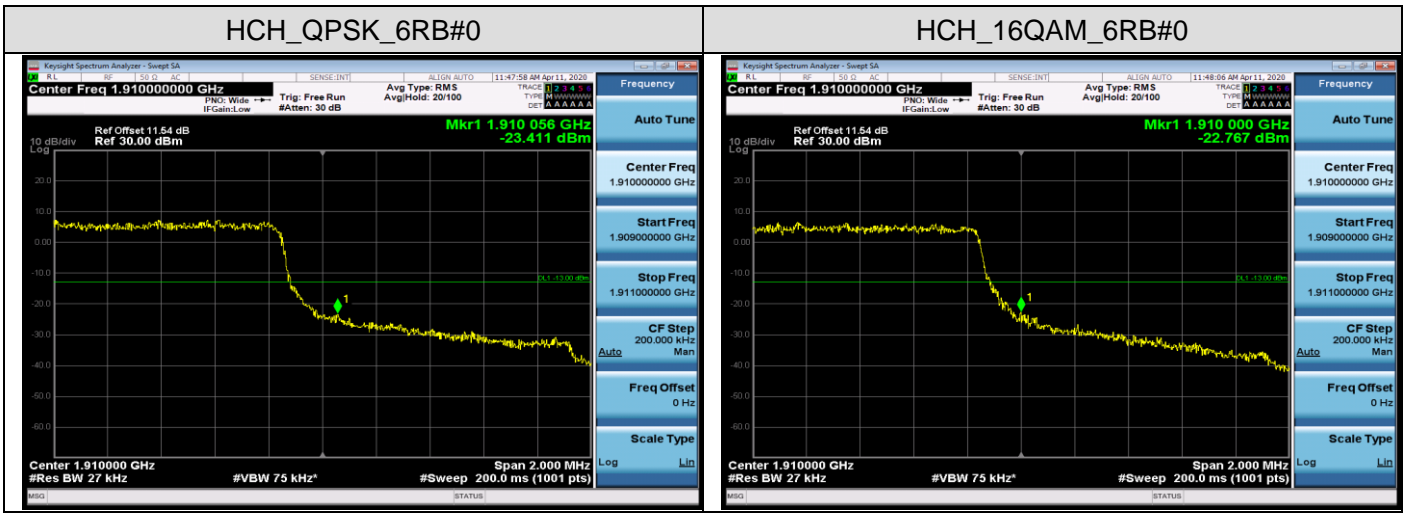

LCH_16QAM_50RB#0

MCH_QPSK_50RB#0

MCH_16QAM_50RB#0

HCH_QPSK_50RB#0

HCH_16QAM_50RB#0

APPENDIX C TEST PLOTS FOR BAND EDGES LTE BAND 2

Channel Bandwidth: 1.4 MHz

Channel Bandwidth: 3 MHz