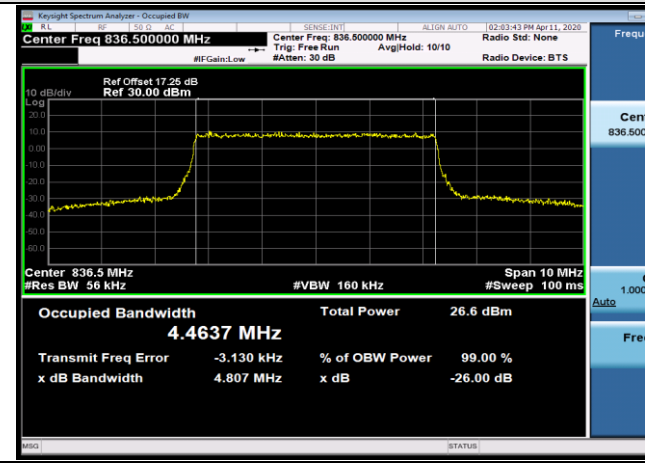

LCH_QPSK_25RB#0

LCH_16QAM_25RB#0

MCH_QPSK_25RB#0

MCH_16QAM_25RB#0

HCH_QPSK_25RB#0

HCH_16QAM_25RB#0

Channel Bandwidth: 10 MHz

LCH_QPSK_50RB#0

LCH_16QAM_50RB#0

MCH_QPSK_50RB#0

MCH_16QAM_50RB#0

HCH_QPSK_50RB#0

HCH_16QAM_50RB#0

APPENDIX C TEST PLOTS FOR BAND EDGES LTE BAND 2

Channel Bandwidth: 1.4 MHz

Channel Bandwidth: 3 MHz