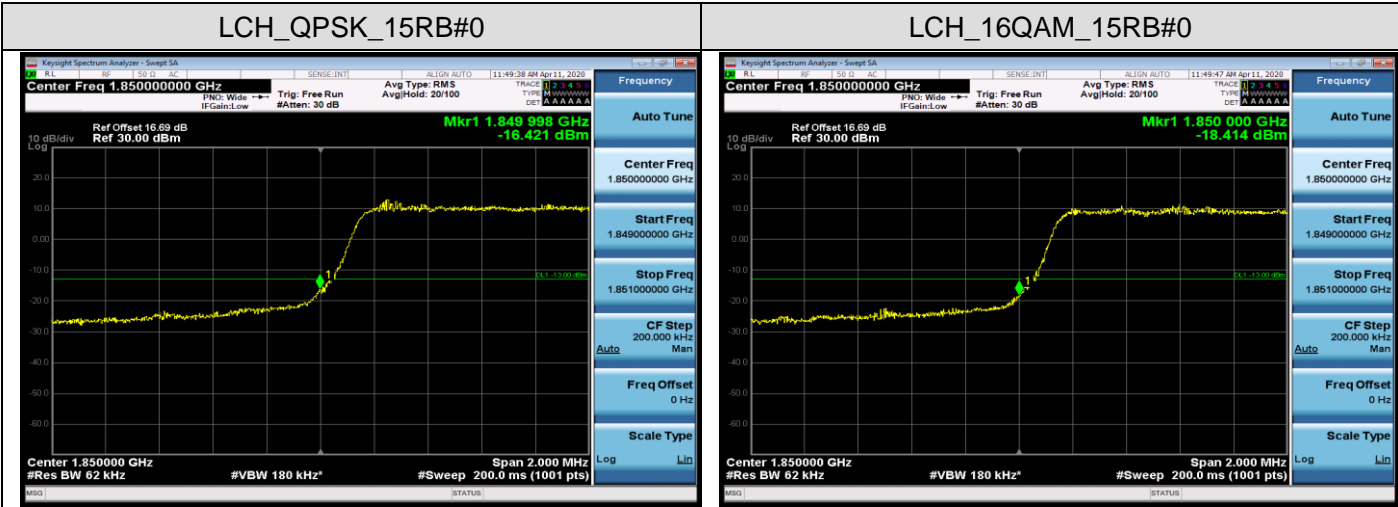

LCH_QPSK_25RB#0

LCH_16QAM_25RB#0

MCH_QPSK_25RB#0

MCH_16QAM_25RB#0

HCH_QPSK_25RB#0

HCH_16QAM_25RB#0

Channel Bandwidth: 10 MHz

LCH_QPSK_50RB#0

LCH_16QAM_50RB#0

MCH_QPSK_50RB#0

MCH_16QAM_50RB#0

HCH_QPSK_50RB#0

HCH_16QAM_50RB#0

APPENDIX C TEST PLOTS FOR BAND EDGES LTE BAND 2

Channel Bandwidth: 1.4 MHz

Channel Bandwidth: 3 MHz