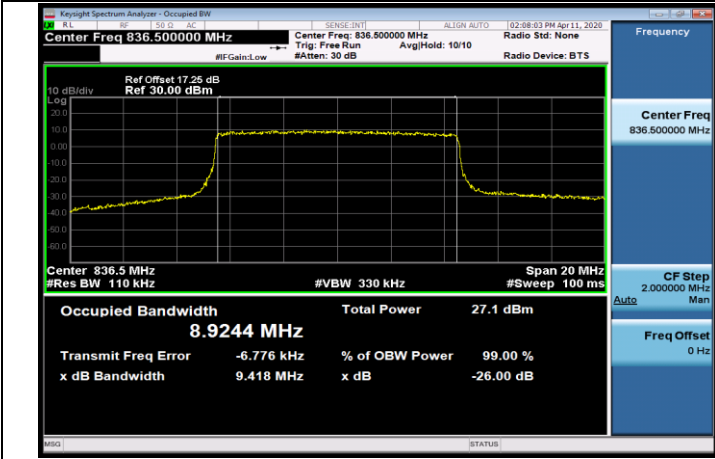

LCH_QPSK_25RB#0

LCH_16QAM_25RB#0

MCH_QPSK_25RB#0

MCH_16QAM_25RB#0

HCH_QPSK_25RB#0

HCH_16QAM_25RB#0

Channel Bandwidth: 10 MHz

LCH_QPSK_50RB#0

LCH_16QAM_50RB#0

MCH_QPSK_50RB#0

MCH_16QAM_50RB#0

HCH_QPSK_50RB#0

HCH_16QAM_50RB#0

APPENDIX C TEST PLOTS FOR BAND EDGES LTE BAND 2

Channel Bandwidth: 1.4 MHz

Channel Bandwidth: 3 MHz