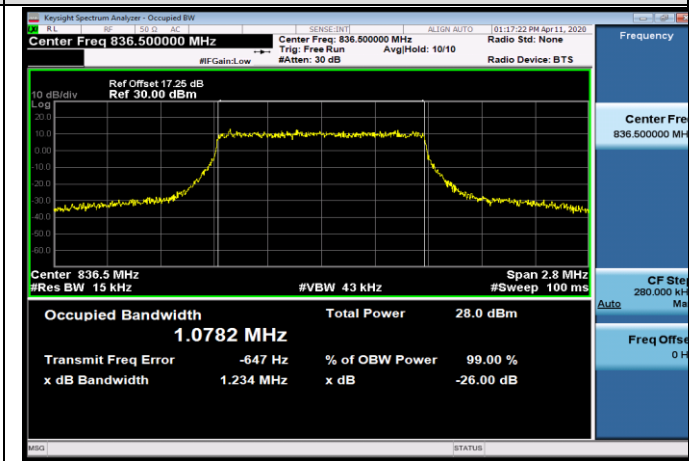

Channel Bandwidth: 20 MHz

LTE Band 5
 Channel Bandwidth: 1.4 MHz

LCH_QPSK_6RB#0

LCH_16QAM_6RB#0

MCH_QPSK_6RB#0

MCH_16QAM_6RB#0

HCH_QPSK_6RB#0

HCH_16QAM_6RB#0

Channel Bandwidth: 3 MHz

LCH_QPSK_15RB#0

LCH_16QAM_15RB#0

MCH_QPSK_15RB#0

MCH_16QAM_15RB#0

HCH_QPSK_15RB#0

HCH_16QAM_15RB#0

Channel Bandwidth: 5 MHz