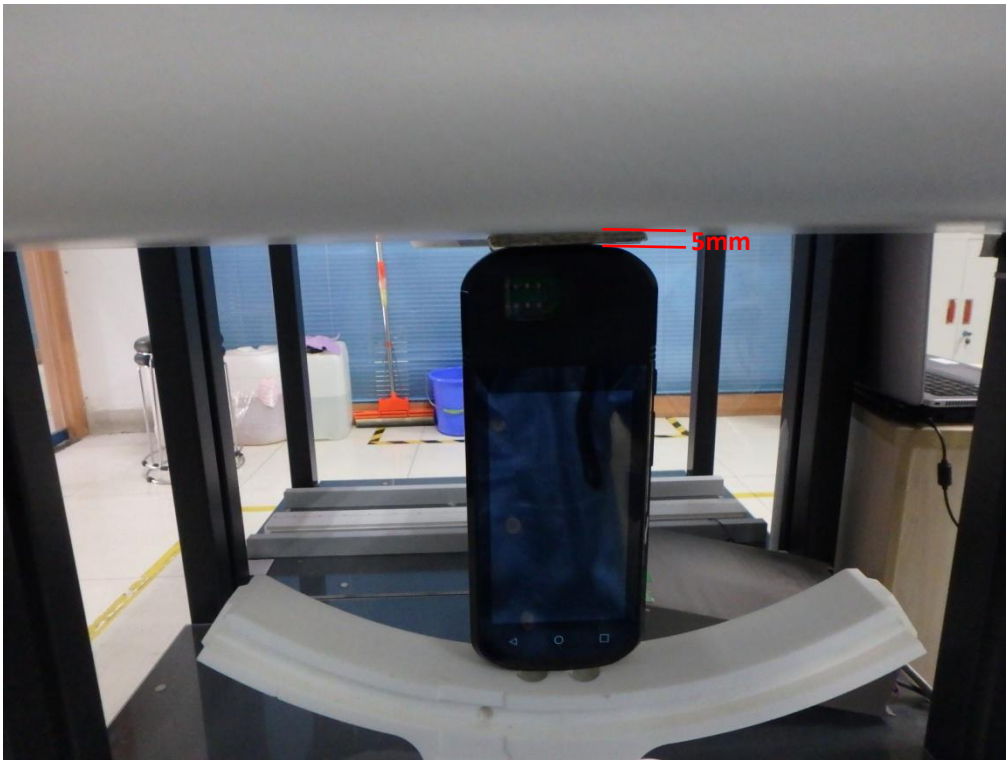

# Test Setup Photos

LEFT-CHEEK TOUCH

LEFT-TILT 15°

RIGHT- CHEEK TOUCH

RIGHT-TILT 15°

Body Back 5mm

Body Front 5mm

Edge 1(Top) 5mm

Edge 2(Right) 5mm

Edge 3(Bottom) 5mm

Edge 4(Left) 5mm