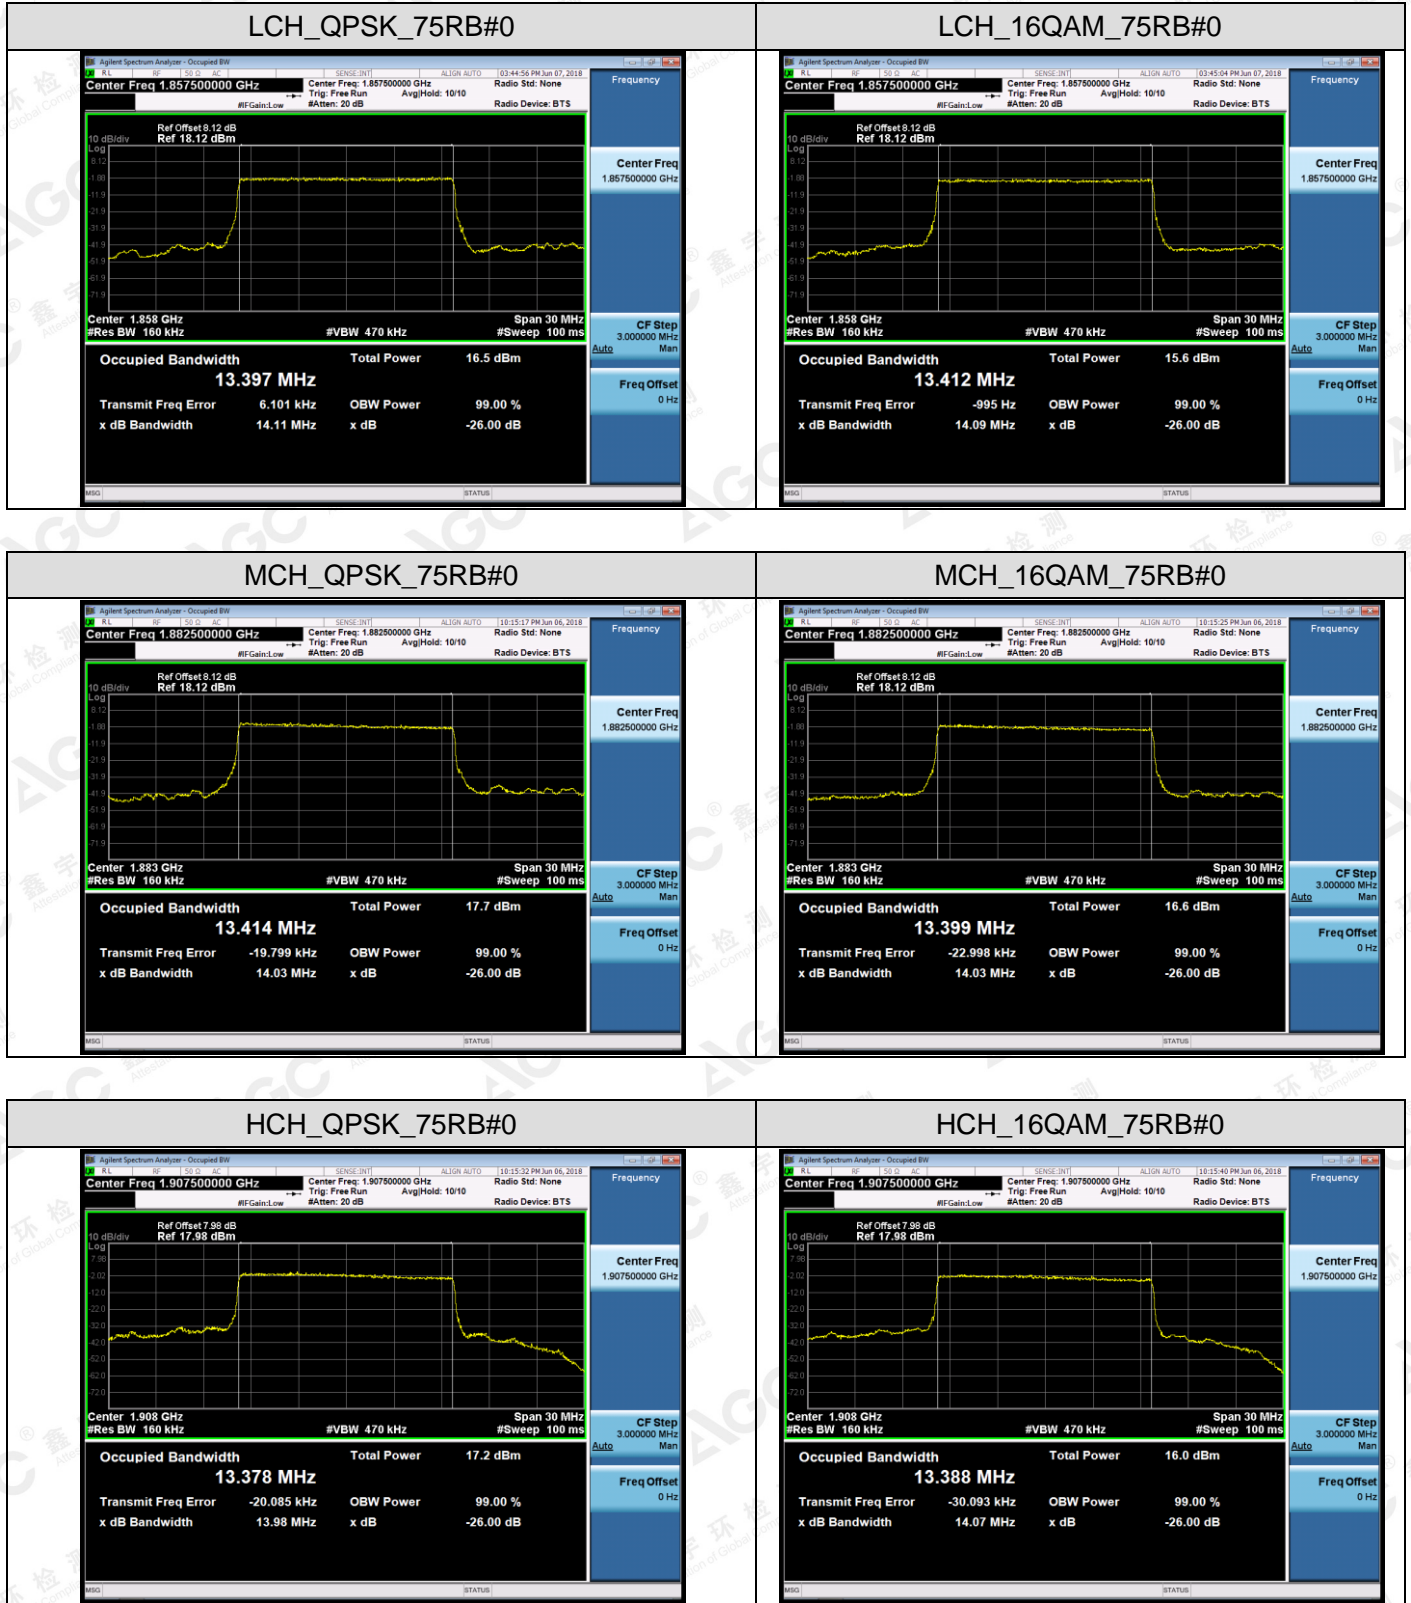

Channel Bandwidth: 10 MHz

The results shown in this test report refer only to the sample(s) tested unless otherwise stated and the sample(s) are retained for 30 days only. The document is issued by AGC, this document cannot be reproduced except in full with our prior written permission. The more details and the authenticity of the report will be confirmed at <http://www.agc-cert.com>.

**Channel Bandwidth: 15 MHz**

The results shown in this test report refer only to the sample(s) tested unless otherwise stated and the sample(s) are retained for 30 days only. The document is issued by AGC, this document cannot be reproduced except in full with our prior written permission. The more details and the authenticity of the report will be confirmed at <http://www.agc-cert.com>.

Channel Bandwidth: 20 MHz

The results shown in this test report refer only to the sample(s) tested unless otherwise stated and the sample(s) are retained for 30 days only. The document is issued by AGC, this document cannot be reproduced except in full with our prior written permission. The more details and the authenticity of the report will be confirmed at <http://www.agc-cert.com>.

**APPENDIX C TEST PLOTS FOR BAND EDGES**  
**LTE BAND 2**  
**Channel Bandwidth: 1.4 MHz**

The results shown in this test report refer only to the sample(s) tested unless otherwise stated and the sample(s) are retained for 30 days only. The document is issued by AGC, this document cannot be reproduced except in full with our prior written permission. The more details and the authenticity of the report will be confirmed at <http://www.agc-cert.com>.