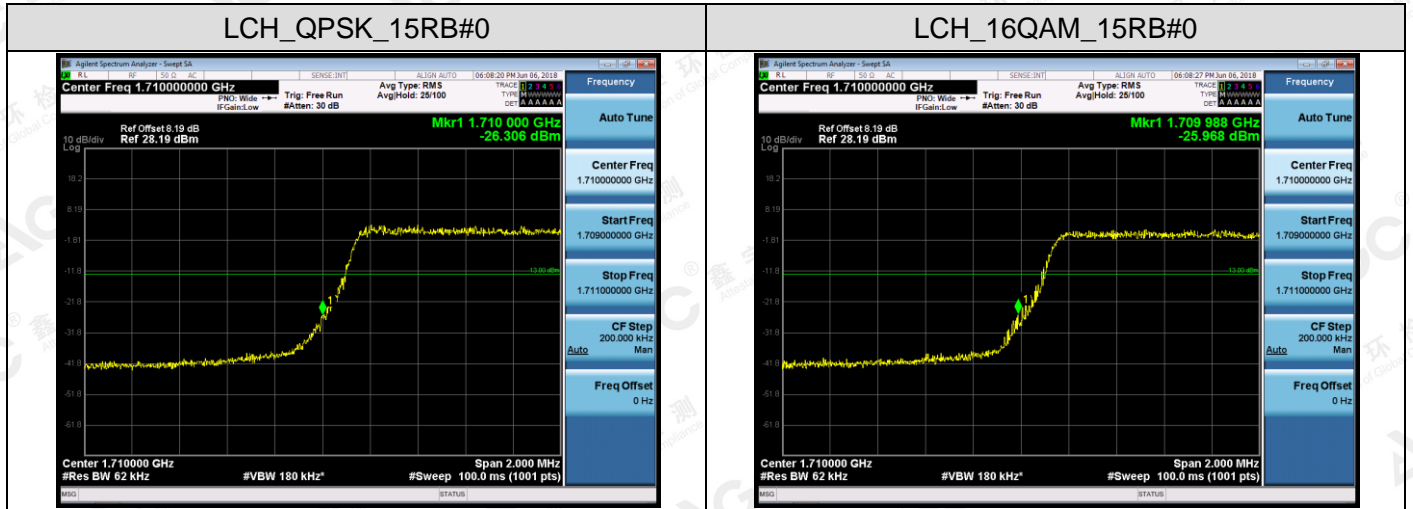

Channel Bandwidth: 3 MHz

The results shown in this test report refer only to the sample(s) tested unless otherwise stated and the sample(s) are retained for 30 days only. The document is issued by AGC, this document cannot be reproduced except in full with our prior written permission. The more details and the authenticity of the report will be confirmed at <http://www.agc-cert.com>.