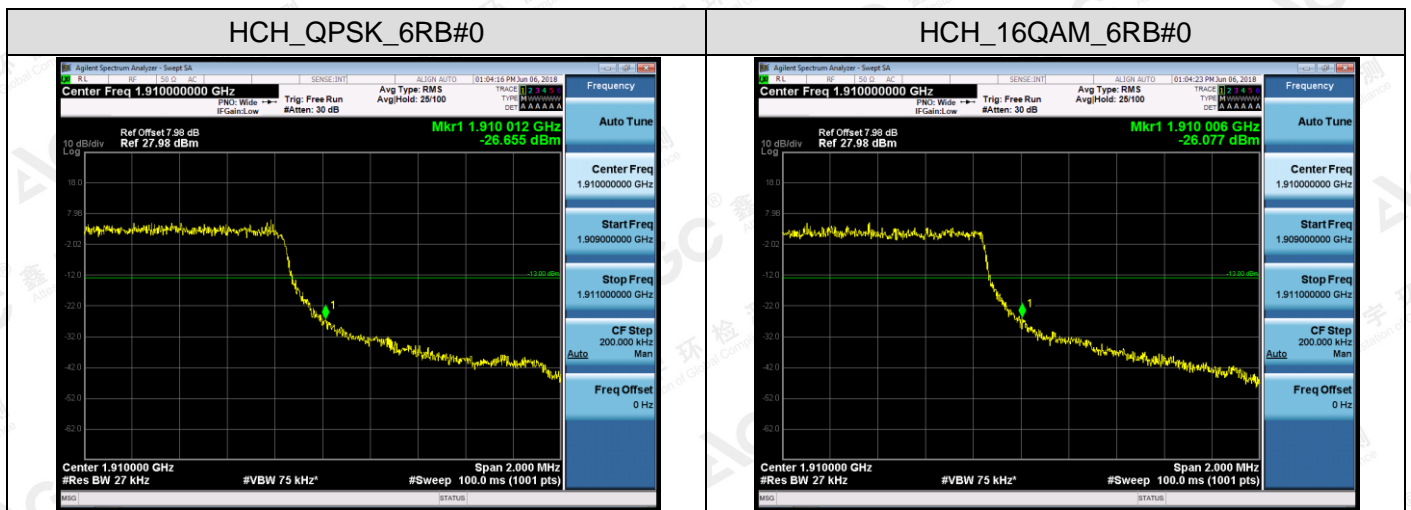

Channel Bandwidth: 10 MHz

The results shown in this test report refer only to the sample(s) tested unless otherwise stated and the sample(s) are retained for 30 days only. The document is issued by AGC, this document cannot be reproduced except in full with our prior written permission. The more details and the authenticity of the report will be confirmed at <http://www.agc-cert.com>.

**Channel Bandwidth: 15 MHz**

The results shown in this test report refer only to the sample(s) tested unless otherwise stated and the sample(s) are retained for 30 days only. The document is issued by AGC, this document cannot be reproduced except in full with our prior written permission. The more details and the authenticity of the report will be confirmed at <http://www.agc-cert.com>.

Channel Bandwidth: 20 MHz

The results shown in this test report refer only to the sample(s) tested unless otherwise stated and the sample(s) are retained for 30 days only. The document is issued by AGC, this document cannot be reproduced except in full with our prior written permission. The more details and the authenticity of the report will be confirmed at <http://www.agc-cert.com>.

**APPENDIX C TEST PLOTS FOR BAND EDGES**  
**LTE BAND 2**  
**Channel Bandwidth: 1.4 MHz**

The results shown in this test report refer only to the sample(s) tested unless otherwise stated and the sample(s) are retained for 30 days only. The document is issued by AGC, this document cannot be reproduced except in full with our prior written permission. The more details and the authenticity of the report will be confirmed at <http://www.agc-cert.com>.