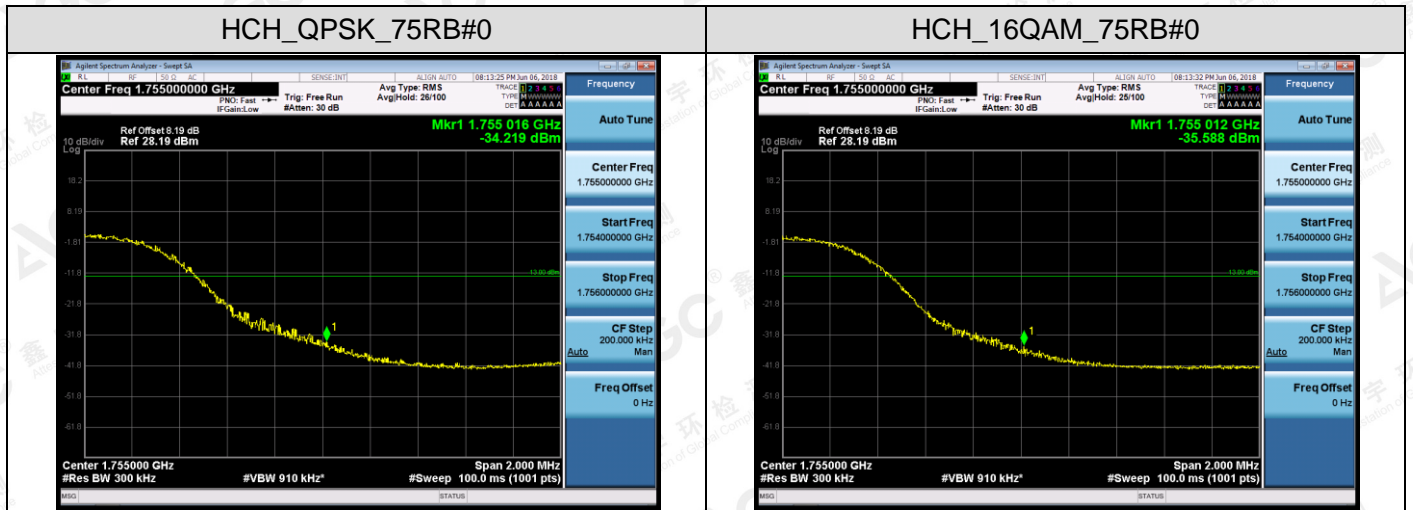

Channel Bandwidth: 15 MHz

The results shown in this test report refer only to the sample(s) tested unless otherwise stated and the sample(s) are retained for 30 days only. The document is issued by AGC, this document cannot be reproduced except in full with our prior written permission. The more details and the authenticity of the report will be confirmed at <http://www.agc-cert.com>.