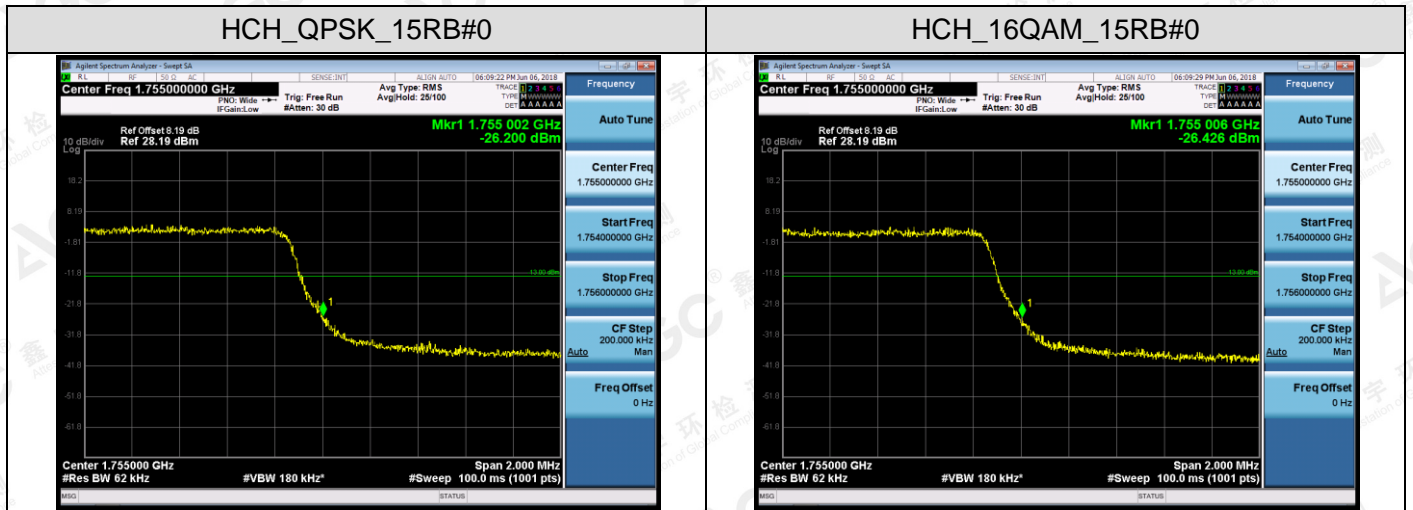

Channel Bandwidth: 3 MHz

The results shown in this test report refer only to the sample(s) tested unless otherwise stated and the sample(s) are retained for 30 days only. The document is issued by AGC, this document cannot be reproduced except in full with our prior written permission. The more details and the authenticity of the report will be confirmed at <http://www.agc-cert.com>.