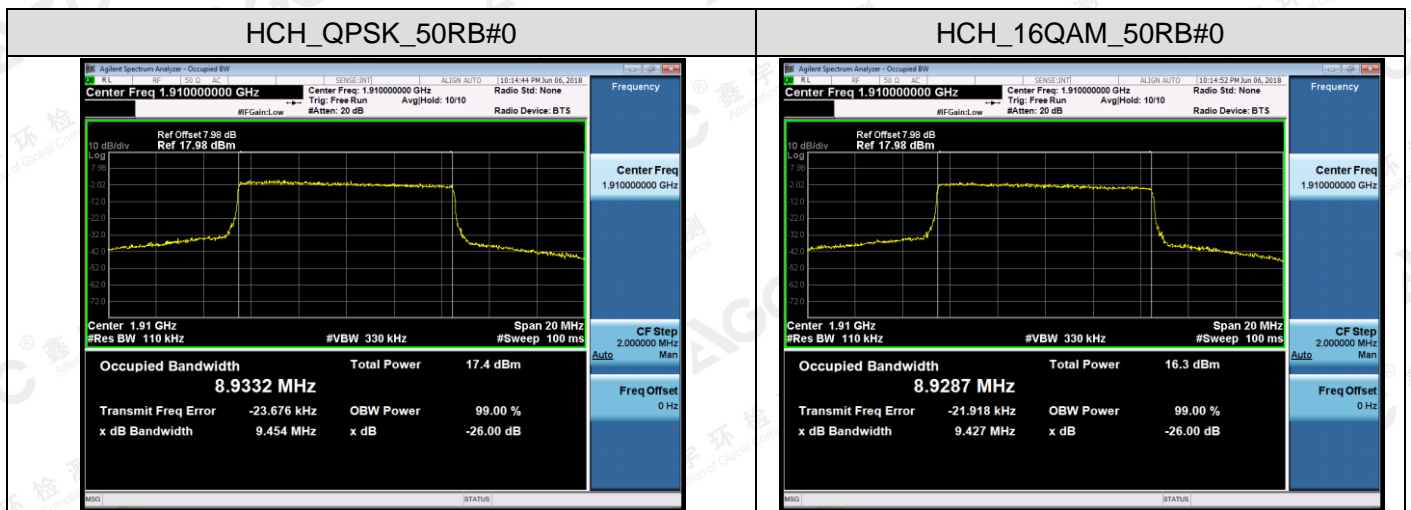

Channel Bandwidth: 10 MHz

The results shown in this test report refer only to the sample(s) tested unless otherwise stated and the sample(s) are retained for 30 days only. The document is issued by AGC, this document cannot be reproduced except in full with our prior written permission. The more details and the authenticity of the report will be confirmed at <http://www.agc-cert.com>.

**Channel Bandwidth: 15 MHz**

The results shown in this test report refer only to the sample(s) tested unless otherwise stated and the sample(s) are retained for 30 days only. The document is issued by AGC, this document cannot be reproduced except in full with our prior written permission. The more details and the authenticity of the report will be confirmed at <http://www.agc-cert.com>.

Channel Bandwidth: 20 MHz

The results shown in this test report refer only to the sample(s) tested unless otherwise stated and the sample(s) are retained for 30 days only. The document is issued by AGC, this document cannot be reproduced except in full with our prior written permission. The more details and the authenticity of the report will be confirmed at <http://www.agc-cert.com>.

**APPENDIX C TEST PLOTS FOR BAND EDGES**  
**LTE BAND 2**  
**Channel Bandwidth: 1.4 MHz**

The results shown in this test report refer only to the sample(s) tested unless otherwise stated and the sample(s) are retained for 30 days only. The document is issued by AGC, this document cannot be reproduced except in full with our prior written permission. The more details and the authenticity of the report will be confirmed at <http://www.agc-cert.com>.