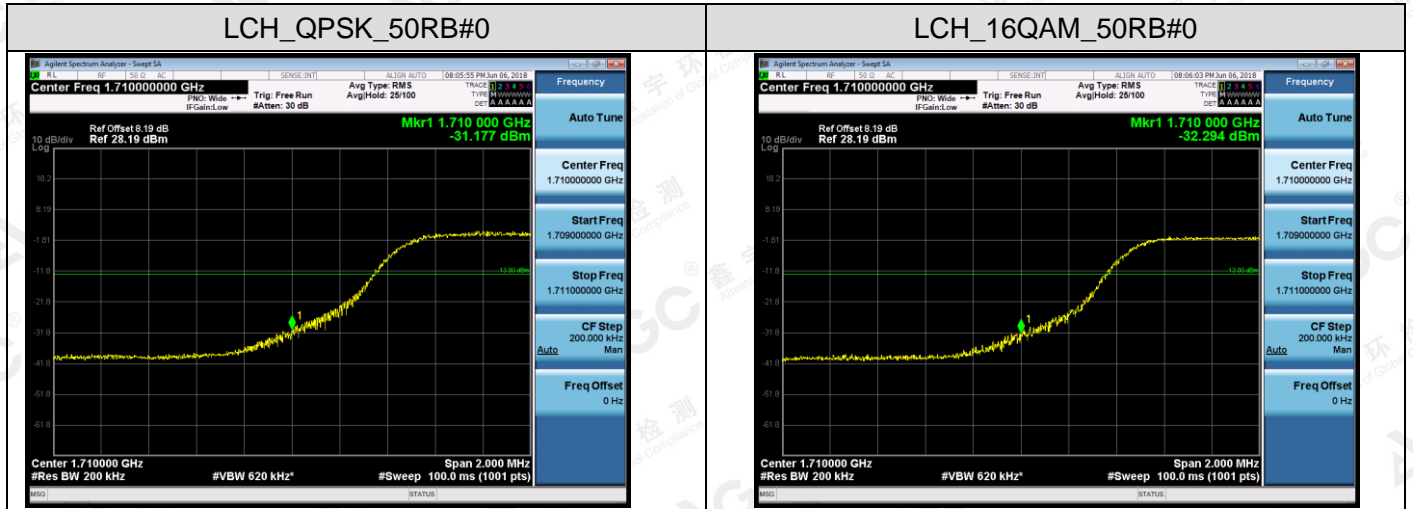

Channel Bandwidth: 10 MHz

The results shown in this test report refer only to the sample(s) tested unless otherwise stated and the sample(s) are retained for 30 days only. The document is issued by AGC, this document cannot be reproduced except in full with our prior written permission. The more details and the authenticity of the report will be confirmed at <http://www.agc-cert.com>.