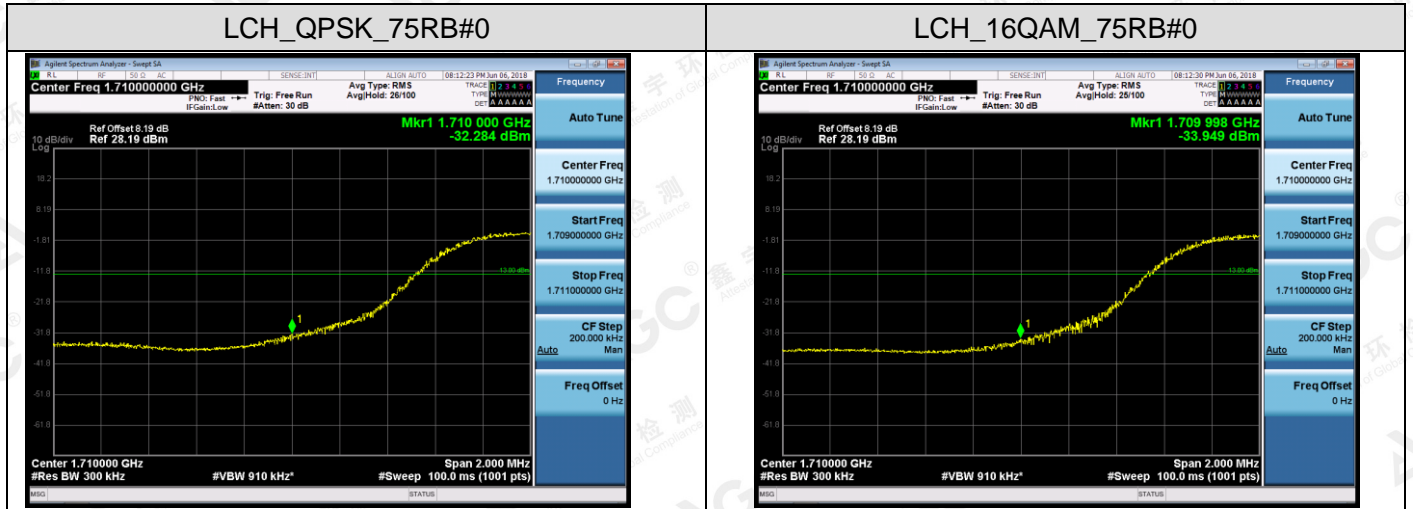

Channel Bandwidth: 15 MHz

The results shown in this test report refer only to the sample(s) tested unless otherwise stated and the sample(s) are retained for 30 days only. The document is issued by AGC, this document cannot be reproduced except in full with our prior written permission. The more details and the authenticity of the report will be confirmed at <http://www.agc-cert.com>.