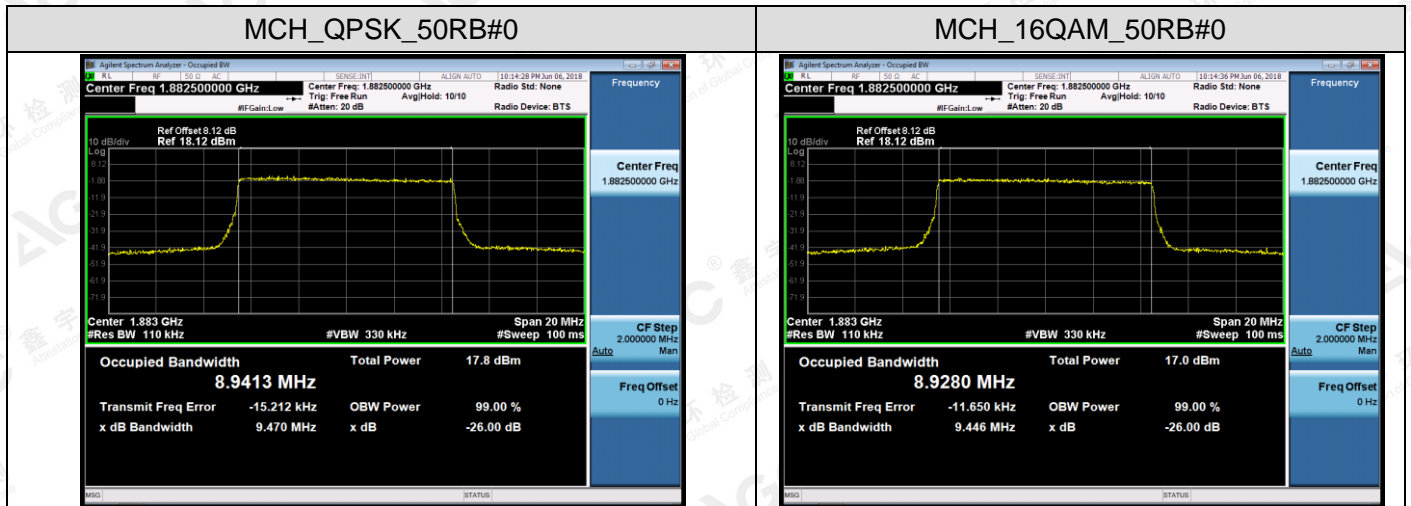

Channel Bandwidth: 10 MHz

The results shown in this test report refer only to the sample(s) tested unless otherwise stated and the sample(s) are retained for 30 days only. The document is issued by AGC, this document cannot be reproduced except in full with our prior written permission. The more details and the authenticity of the report will be confirmed at <http://www.agc-cert.com>.

**Channel Bandwidth: 15 MHz**

The results shown in this test report refer only to the sample(s) tested unless otherwise stated and the sample(s) are retained for 30 days only. The document is issued by AGC, this document cannot be reproduced except in full with our prior written permission. The more details and the authenticity of the report will be confirmed at <http://www.agc-cert.com>.

Channel Bandwidth: 20 MHz

The results shown in this test report refer only to the sample(s) tested unless otherwise stated and the sample(s) are retained for 30 days only. The document is issued by AGC, this document cannot be reproduced except in full with our prior written permission. The more details and the authenticity of the report will be confirmed at <http://www.agc-cert.com>.

**APPENDIX C TEST PLOTS FOR BAND EDGES**  
**LTE BAND 2**  
**Channel Bandwidth: 1.4 MHz**

The results shown in this test report refer only to the sample(s) tested unless otherwise stated and the sample(s) are retained for 30 days only. The document is issued by AGC, this document cannot be reproduced except in full with our prior written permission. The more details and the authenticity of the report will be confirmed at <http://www.agc-cert.com>.