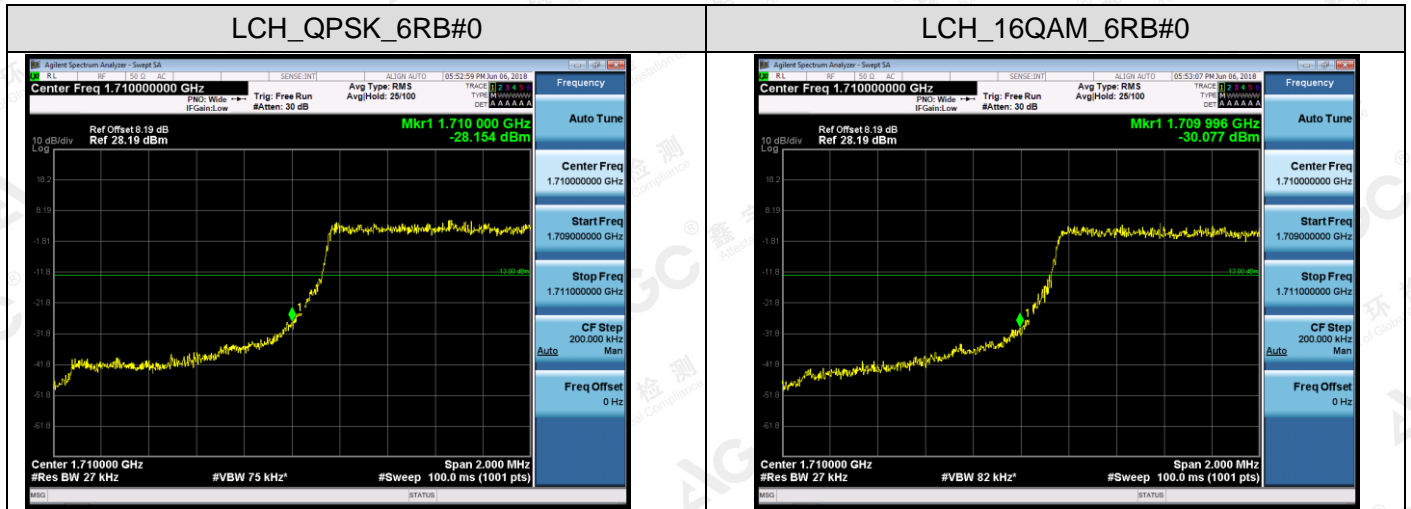

Channel Bandwidth: 15 MHz

The results shown in this test report refer only to the sample(s) tested unless otherwise stated and the sample(s) are retained for 30 days only. The document is issued by AGC, this document cannot be reproduced except in full with our prior written permission. The more details and the authenticity of the report will be confirmed at <http://www.agc-cert.com>.

**LTE BAND 4**  
**Channel Bandwidth: 1.4 MHz**

The results shown in this test report refer only to the sample(s) tested unless otherwise stated and the sample(s) are retained for 30 days only. The document is issued by AGC, this document cannot be reproduced except in full with our prior written permission. The more details and the authenticity of the report will be confirmed at <http://www.agc-cert.com>.