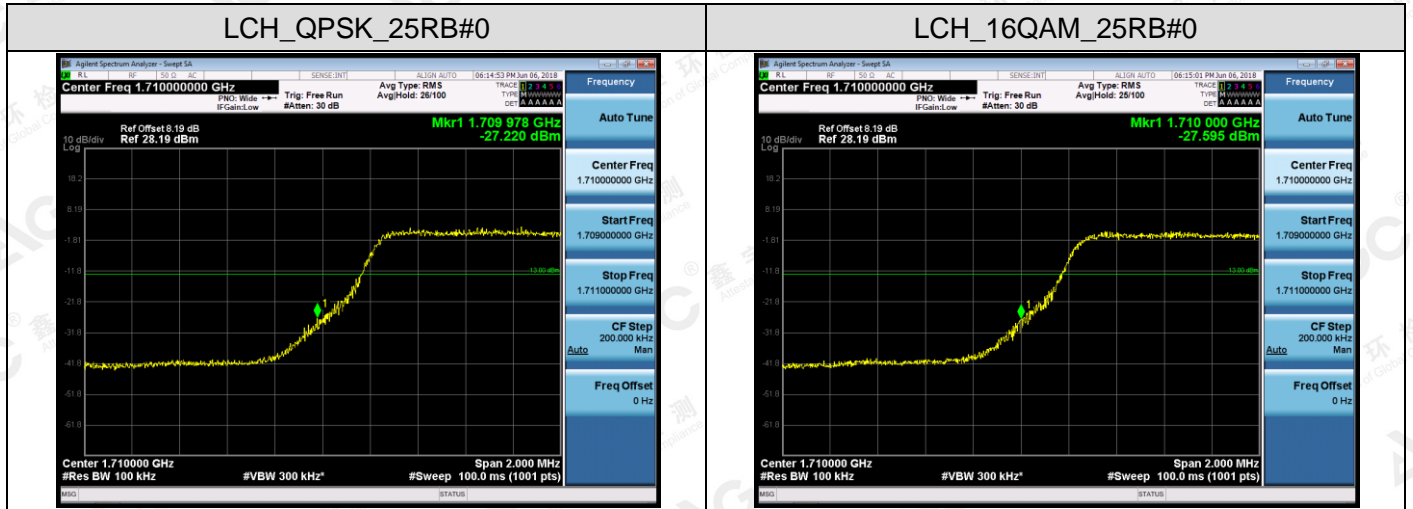

Channel Bandwidth: 5 MHz

The results shown in this test report refer only to the sample(s) tested unless otherwise stated and the sample(s) are retained for 30 days only. The document is issued by AGC, this document cannot be reproduced except in full with our prior written permission. The more details and the authenticity of the report will be confirmed at <http://www.agc-cert.com>.