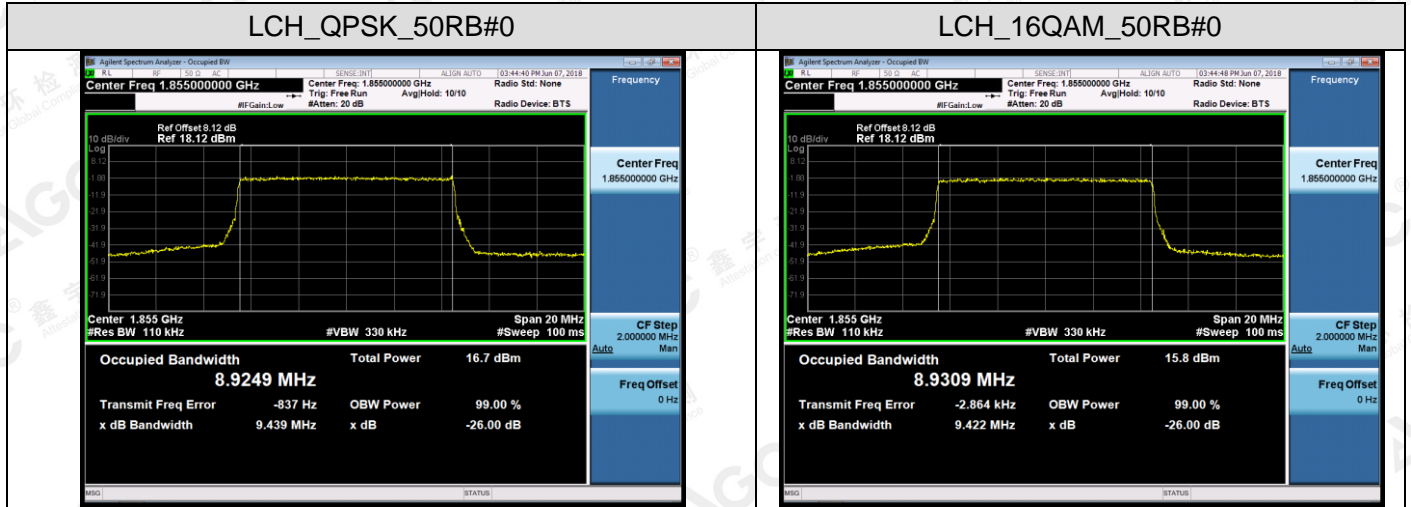

Channel Bandwidth: 10 MHz

The results shown in this test report refer only to the sample(s) tested unless otherwise stated and the sample(s) are retained for 30 days only. The document is issued by AGC, this document cannot be reproduced except in full with our prior written permission. The more details and the authenticity of the report will be confirmed at <http://www.agc-cert.com>.

**Channel Bandwidth: 15 MHz**

The results shown in this test report refer only to the sample(s) tested unless otherwise stated and the sample(s) are retained for 30 days only. The document is issued by AGC, this document cannot be reproduced except in full with our prior written permission. The more details and the authenticity of the report will be confirmed at <http://www.agc-cert.com>.

Channel Bandwidth: 20 MHz

The results shown in this test report refer only to the sample(s) tested unless otherwise stated and the sample(s) are retained for 30 days only. The document is issued by AGC, this document cannot be reproduced except in full with our prior written permission. The more details and the authenticity of the report will be confirmed at <http://www.agc-cert.com>.

**APPENDIX C TEST PLOTS FOR BAND EDGES**  
**LTE BAND 2**  
**Channel Bandwidth: 1.4 MHz**

The results shown in this test report refer only to the sample(s) tested unless otherwise stated and the sample(s) are retained for 30 days only. The document is issued by AGC, this document cannot be reproduced except in full with our prior written permission. The more details and the authenticity of the report will be confirmed at <http://www.agc-cert.com>.