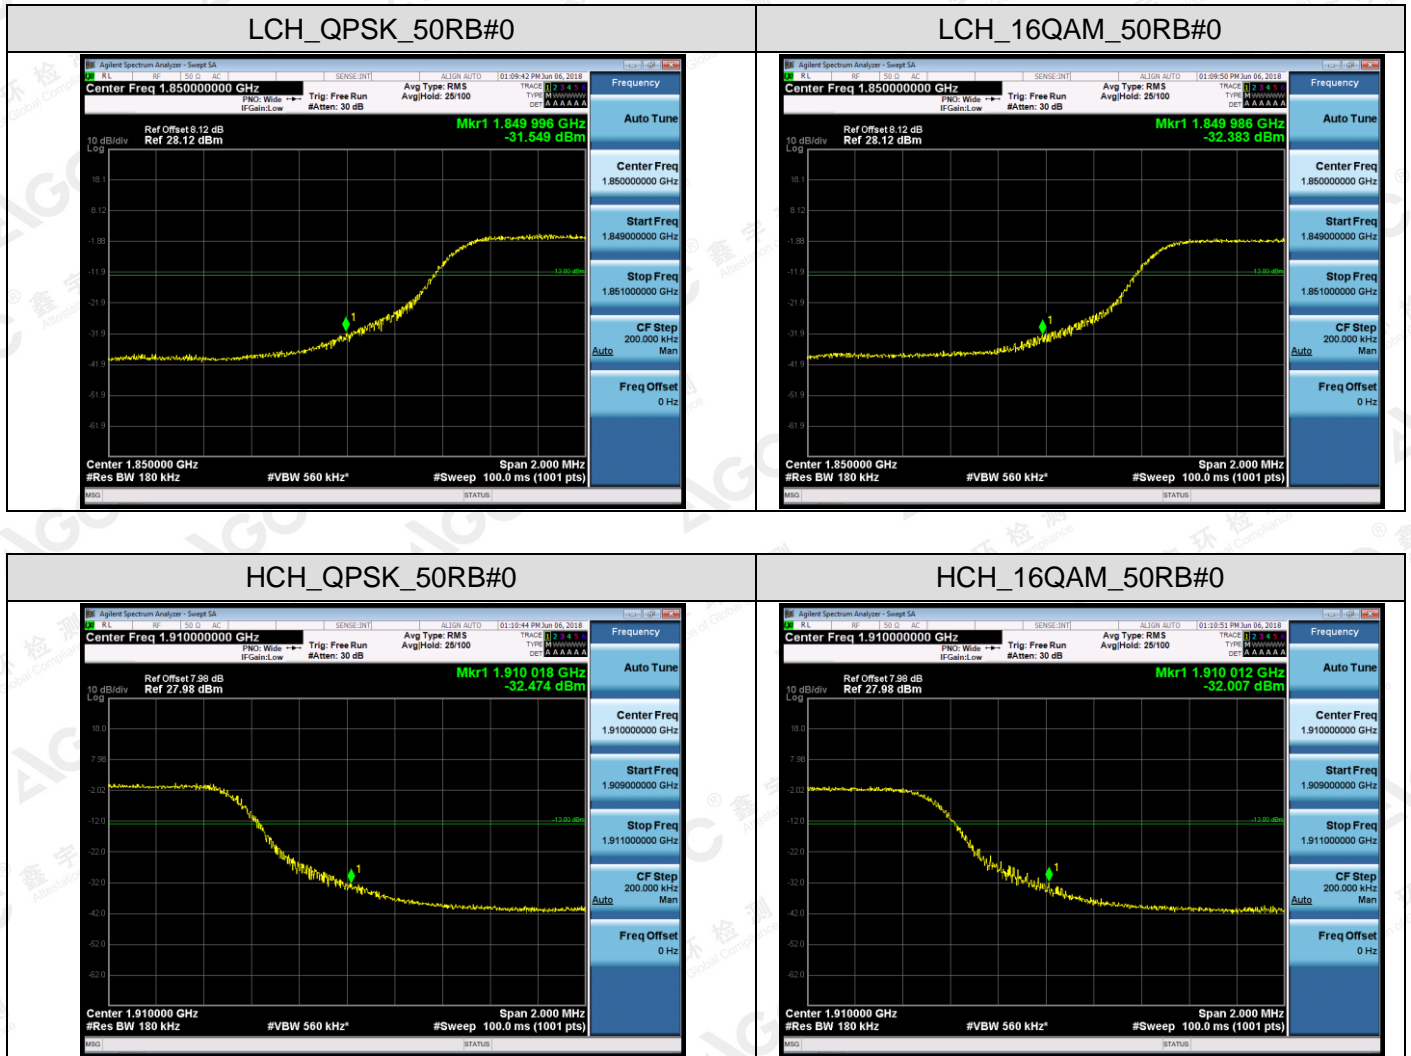

**APPENDIX C TEST PLOTS FOR BAND EDGES**  
**LTE BAND 2**  
**Channel Bandwidth: 1.4 MHz**

The results shown in this test report refer only to the sample(s) tested unless otherwise stated and the sample(s) are retained for 30 days only. The document is issued by AGC, this document cannot be reproduced except in full with our prior written permission. The more details and the authenticity of the report will be confirmed at <http://www.agc-cert.com>.

Channel Bandwidth: 3 MHz

The results shown in this test report refer only to the sample(s) tested unless otherwise stated and the sample(s) are retained for 30 days only. The document is issued by AGC, this document cannot be reproduced except in full with our prior written permission. The more details and the authenticity of the report will be confirmed at <http://www.agc-cert.com>.

Channel Bandwidth: 5 MHz

The results shown in this test report refer only to the sample(s) tested unless otherwise stated and the sample(s) are retained for 30 days only. The document is issued by AGC, this document cannot be reproduced except in full with our prior written permission. The more details and the authenticity of the report will be confirmed at <http://www.agc-cert.com>.

Channel Bandwidth: 10 MHz

The results shown in this test report refer only to the sample(s) tested unless otherwise stated and the sample(s) are retained for 30 days only. The document is issued by AGC, this document cannot be reproduced except in full with our prior written permission. The more details and the authenticity of the report will be confirmed at <http://www.agc-cert.com>.