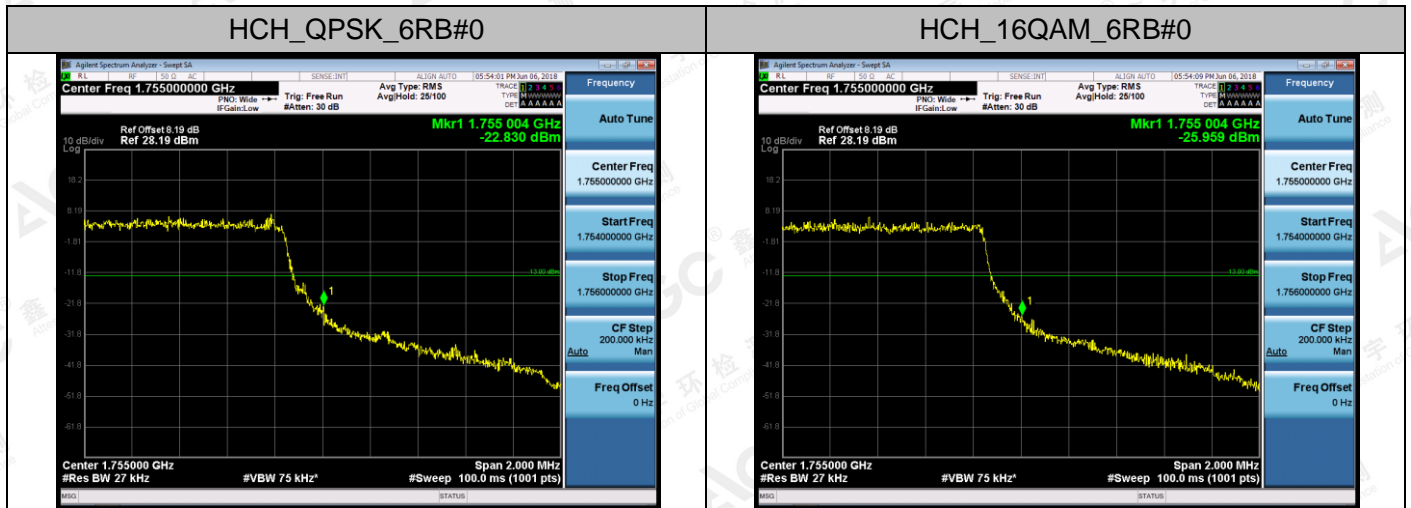

Channel Bandwidth: 15 MHz

The results shown in this test report refer only to the sample(s) tested unless otherwise stated and the sample(s) are retained for 30 days only. The document is issued by AGC, this document cannot be reproduced except in full with our prior written permission. The more details and the authenticity of the report will be confirmed at <http://www.agc-cert.com>.

**LTE BAND 4**  
**Channel Bandwidth: 1.4 MHz**

The results shown in this test report refer only to the sample(s) tested unless otherwise stated and the sample(s) are retained for 30 days only. The document is issued by AGC, this document cannot be reproduced except in full with our prior written permission. The more details and the authenticity of the report will be confirmed at <http://www.agc-cert.com>.