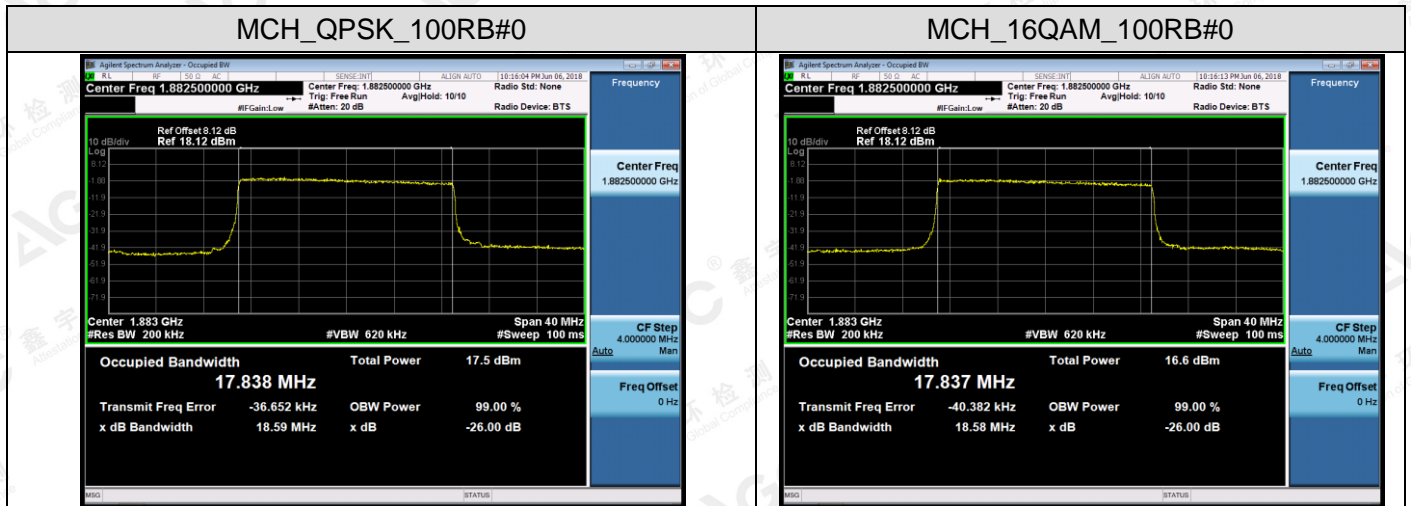

Channel Bandwidth: 10 MHz

The results shown in this test report refer only to the sample(s) tested unless otherwise stated and the sample(s) are retained for 30 days only. The document is issued by AGC, this document cannot be reproduced except in full with our prior written permission. The more details and the authenticity of the report will be confirmed at <http://www.agc-cert.com>.

**Channel Bandwidth: 15 MHz**

The results shown in this test report refer only to the sample(s) tested unless otherwise stated and the sample(s) are retained for 30 days only. The document is issued by AGC, this document cannot be reproduced except in full with our prior written permission. The more details and the authenticity of the report will be confirmed at <http://www.agc-cert.com>.

Channel Bandwidth: 20 MHz

The results shown in this test report refer only to the sample(s) tested unless otherwise stated and the sample(s) are retained for 30 days only. The document is issued by AGC, this document cannot be reproduced except in full with our prior written permission. The more details and the authenticity of the report will be confirmed at <http://www.agc-cert.com>.

**APPENDIX C TEST PLOTS FOR BAND EDGES**  
**LTE BAND 2**  
**Channel Bandwidth: 1.4 MHz**

The results shown in this test report refer only to the sample(s) tested unless otherwise stated and the sample(s) are retained for 30 days only. The document is issued by AGC, this document cannot be reproduced except in full with our prior written permission. The more details and the authenticity of the report will be confirmed at <http://www.agc-cert.com>.