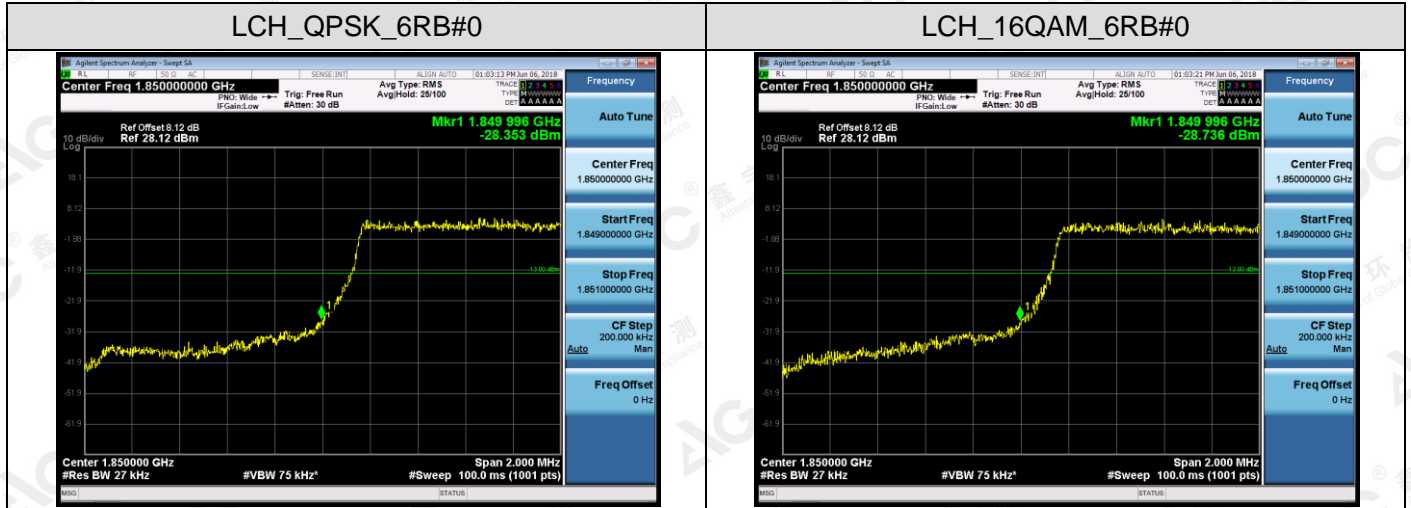

Channel Bandwidth: 10 MHz

The results shown in this test report refer only to the sample(s) tested unless otherwise stated and the sample(s) are retained for 30 days only. The document is issued by AGC, this document cannot be reproduced except in full with our prior written permission. The more details and the authenticity of the report will be confirmed at <http://www.agc-cert.com>.

**Channel Bandwidth: 15 MHz**

The results shown in this test report refer only to the sample(s) tested unless otherwise stated and the sample(s) are retained for 30 days only. The document is issued by AGC, this document cannot be reproduced except in full with our prior written permission. The more details and the authenticity of the report will be confirmed at <http://www.agc-cert.com>.

Channel Bandwidth: 20 MHz

The results shown in this test report refer only to the sample(s) tested unless otherwise stated and the sample(s) are retained for 30 days only. The document is issued by AGC, this document cannot be reproduced except in full with our prior written permission. The more details and the authenticity of the report will be confirmed at <http://www.agc-cert.com>.

**APPENDIX C TEST PLOTS FOR BAND EDGES**  
**LTE BAND 2**  
**Channel Bandwidth: 1.4 MHz**

The results shown in this test report refer only to the sample(s) tested unless otherwise stated and the sample(s) are retained for 30 days only. The document is issued by AGC, this document cannot be reproduced except in full with our prior written permission. The more details and the authenticity of the report will be confirmed at <http://www.agc-cert.com>.