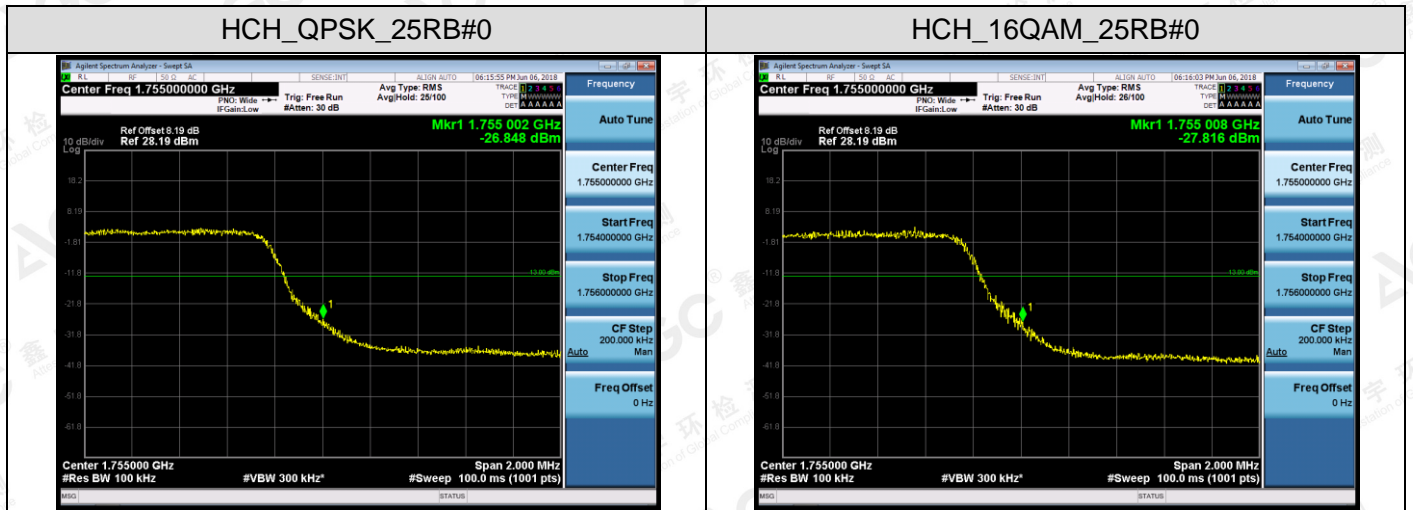

Channel Bandwidth: 5 MHz

The results shown in this test report refer only to the sample(s) tested unless otherwise stated and the sample(s) are retained for 30 days only. The document is issued by AGC, this document cannot be reproduced except in full with our prior written permission. The more details and the authenticity of the report will be confirmed at <http://www.agc-cert.com>.