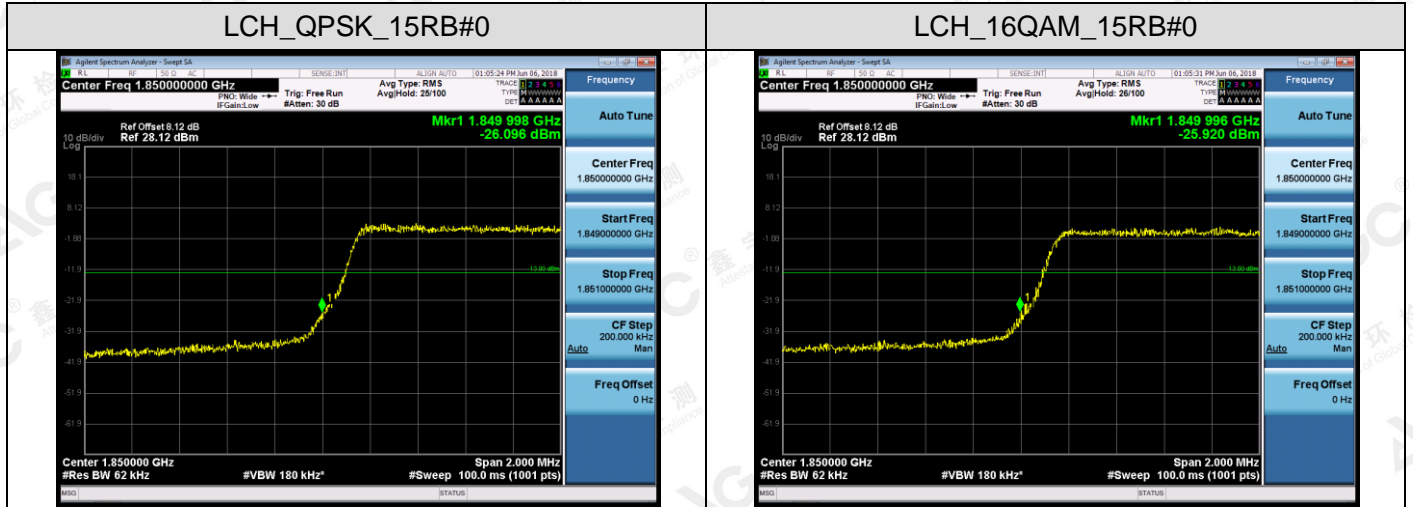

Channel Bandwidth: 3 MHz

The results shown in this test report refer only to the sample(s) tested unless otherwise stated and the sample(s) are retained for 30 days only. The document is issued by AGC, this document cannot be reproduced except in full with our prior written permission. The more details and the authenticity of the report will be confirmed at <http://www.agc-cert.com>.