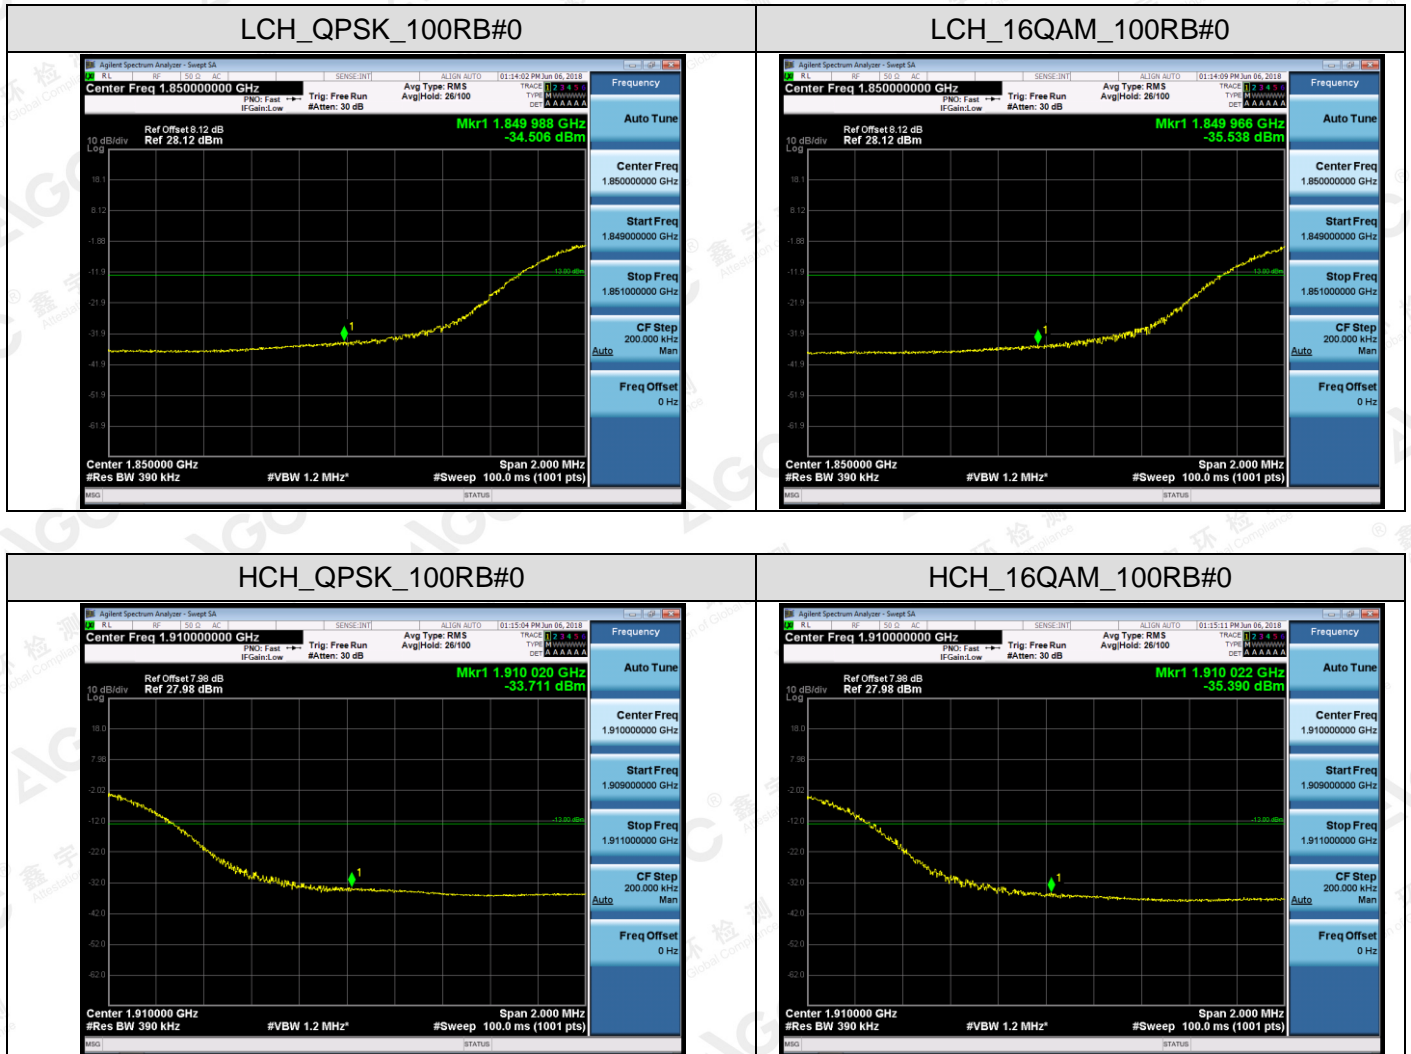

Channel Bandwidth: 20 MHz

The results shown in this test report refer only to the sample(s) tested unless otherwise stated and the sample(s) are retained for 30 days only. The document is issued by AGC, this document cannot be reproduced except in full with our prior written permission. The more details and the authenticity of the report will be confirmed at <http://www.agc-cert.com>.