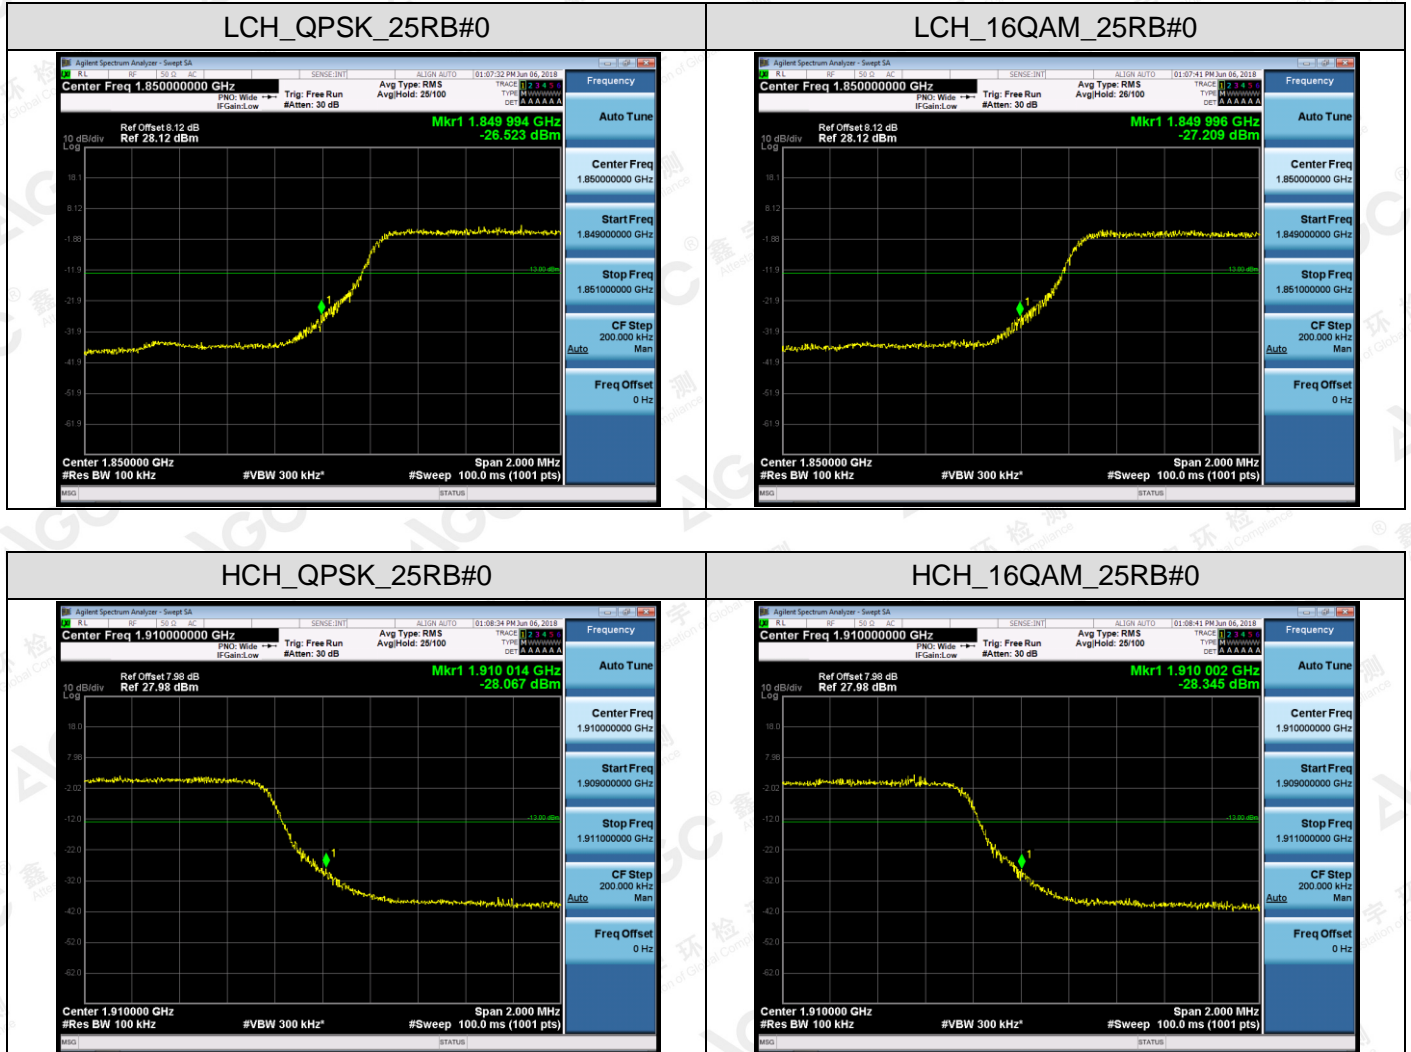

Channel Bandwidth: 20 MHz

The results shown in this test report refer only to the sample(s) tested unless otherwise stated and the sample(s) are retained for 30 days only. The document is issued by AGC, this document cannot be reproduced except in full with our prior written permission. The more details and the authenticity of the report will be confirmed at <http://www.agc-cert.com>.

**APPENDIX C TEST PLOTS FOR BAND EDGES**  
**LTE BAND 2**  
**Channel Bandwidth: 1.4 MHz**

The results shown in this test report refer only to the sample(s) tested unless otherwise stated and the sample(s) are retained for 30 days only. The document is issued by AGC, this document cannot be reproduced except in full with our prior written permission. The more details and the authenticity of the report will be confirmed at <http://www.agc-cert.com>.

Channel Bandwidth: 3 MHz

The results shown in this test report refer only to the sample(s) tested unless otherwise stated and the sample(s) are retained for 30 days only. The document is issued by AGC, this document cannot be reproduced except in full with our prior written permission. The more details and the authenticity of the report will be confirmed at <http://www.agc-cert.com>.

Channel Bandwidth: 5 MHz

The results shown in this test report refer only to the sample(s) tested unless otherwise stated and the sample(s) are retained for 30 days only. The document is issued by AGC, this document cannot be reproduced except in full with our prior written permission. The more details and the authenticity of the report will be confirmed at <http://www.agc-cert.com>.