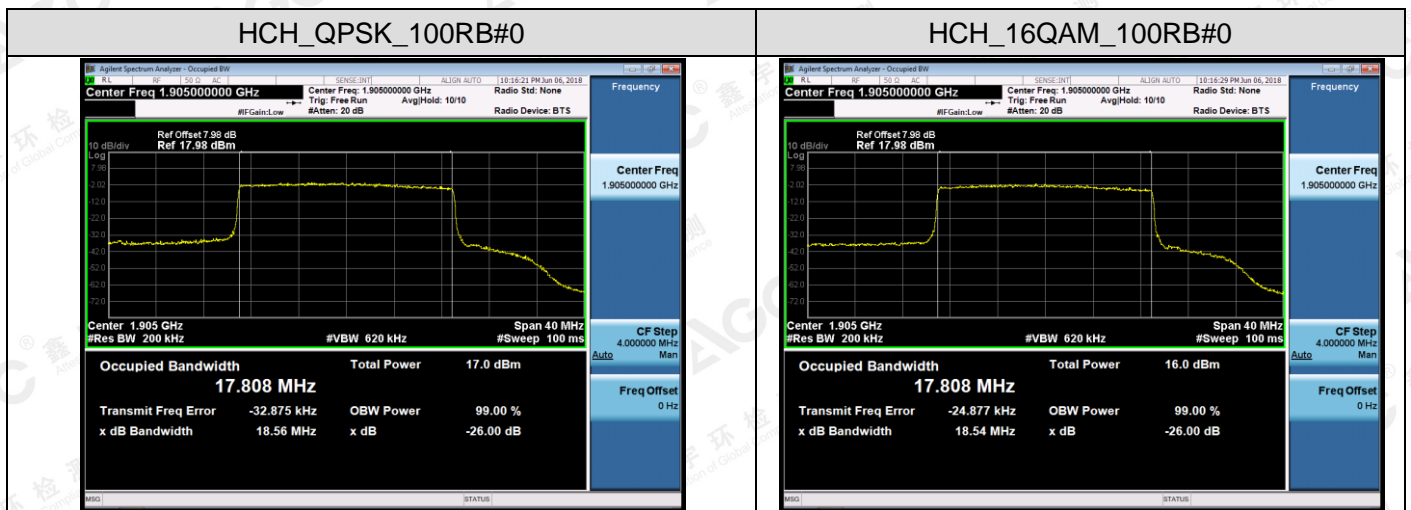

Channel Bandwidth: 10 MHz

The results shown in this test report refer only to the sample(s) tested unless otherwise stated and the sample(s) are retained for 30 days only. The document is issued by AGC, this document cannot be reproduced except in full with our prior written permission. The more details and the authenticity of the report will be confirmed at <http://www.agc-cert.com>.

**Channel Bandwidth: 15 MHz**

The results shown in this test report refer only to the sample(s) tested unless otherwise stated and the sample(s) are retained for 30 days only. The document is issued by AGC, this document cannot be reproduced except in full with our prior written permission. The more details and the authenticity of the report will be confirmed at <http://www.agc-cert.com>.

Channel Bandwidth: 20 MHz

The results shown in this test report refer only to the sample(s) tested unless otherwise stated and the sample(s) are retained for 30 days only. The document is issued by AGC, this document cannot be reproduced except in full with our prior written permission. The more details and the authenticity of the report will be confirmed at <http://www.agc-cert.com>.

**APPENDIX C TEST PLOTS FOR BAND EDGES**  
**LTE BAND 2**  
**Channel Bandwidth: 1.4 MHz**

The results shown in this test report refer only to the sample(s) tested unless otherwise stated and the sample(s) are retained for 30 days only. The document is issued by AGC, this document cannot be reproduced except in full with our prior written permission. The more details and the authenticity of the report will be confirmed at <http://www.agc-cert.com>.