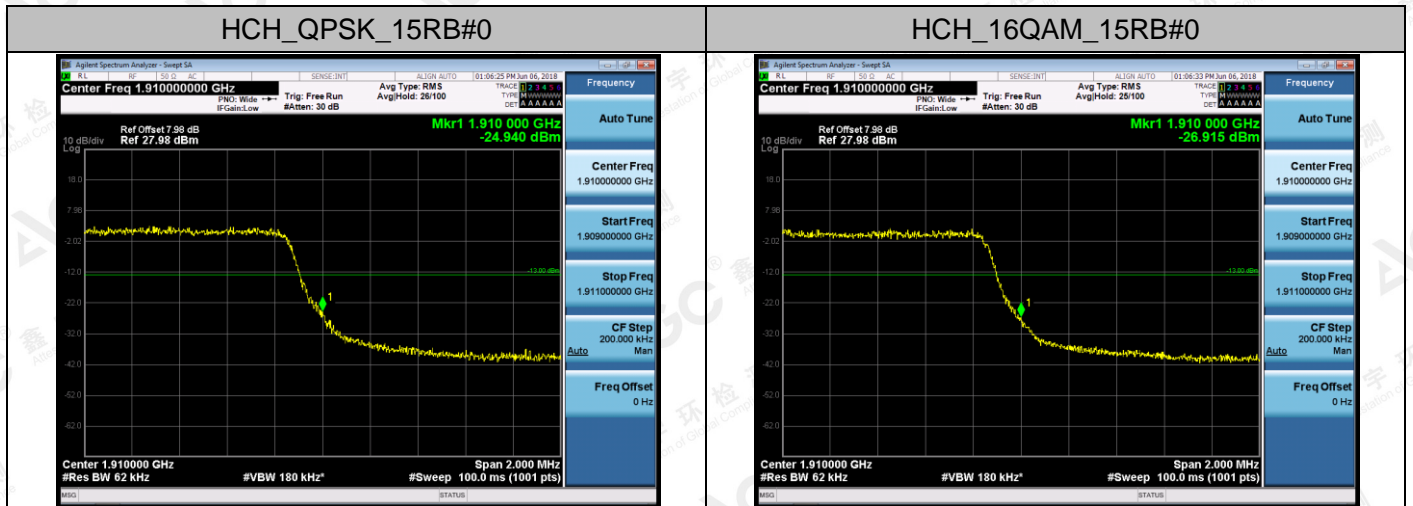

Channel Bandwidth: 3 MHz

The results shown in this test report refer only to the sample(s) tested unless otherwise stated and the sample(s) are retained for 30 days only. The document is issued by AGC, this document cannot be reproduced except in full with our prior written permission. The more details and the authenticity of the report will be confirmed at <http://www.agc-cert.com>.