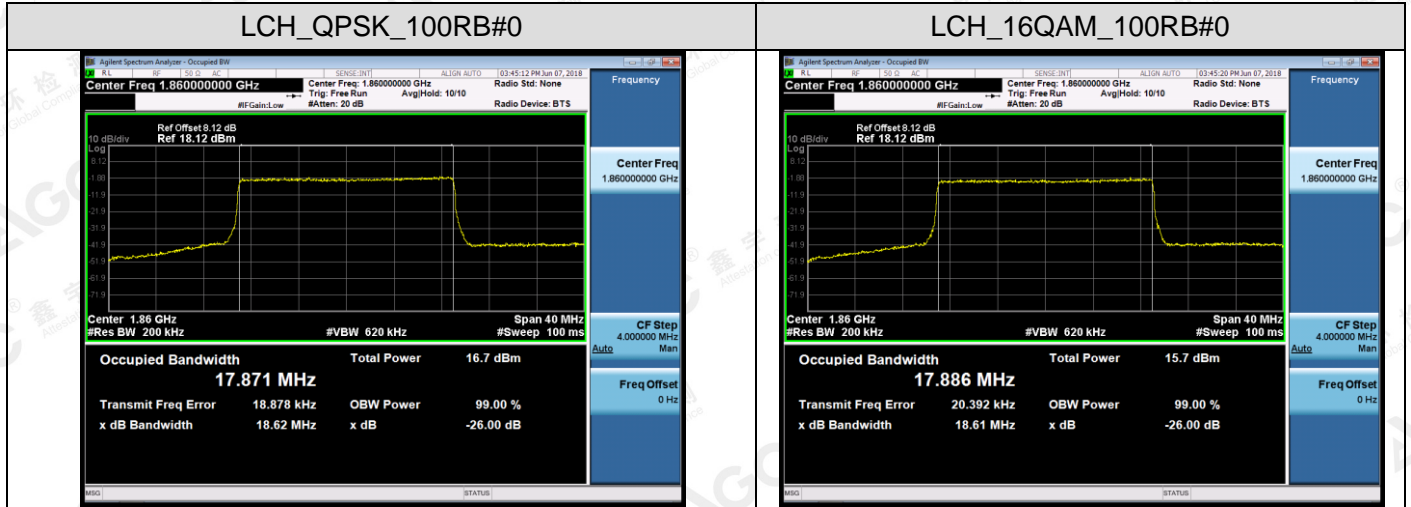

Channel Bandwidth: 10 MHz

The results shown in this test report refer only to the sample(s) tested unless otherwise stated and the sample(s) are retained for 30 days only. The document is issued by AGC, this document cannot be reproduced except in full with our prior written permission. The more details and the authenticity of the report will be confirmed at <http://www.agc-cert.com>.

**Channel Bandwidth: 15 MHz**

The results shown in this test report refer only to the sample(s) tested unless otherwise stated and the sample(s) are retained for 30 days only. The document is issued by AGC, this document cannot be reproduced except in full with our prior written permission. The more details and the authenticity of the report will be confirmed at <http://www.agc-cert.com>.

Channel Bandwidth: 20 MHz

The results shown in this test report refer only to the sample(s) tested unless otherwise stated and the sample(s) are retained for 30 days only. The document is issued by AGC, this document cannot be reproduced except in full with our prior written permission. The more details and the authenticity of the report will be confirmed at <http://www.agc-cert.com>.

**APPENDIX C TEST PLOTS FOR BAND EDGES**  
**LTE BAND 2**  
**Channel Bandwidth: 1.4 MHz**

The results shown in this test report refer only to the sample(s) tested unless otherwise stated and the sample(s) are retained for 30 days only. The document is issued by AGC, this document cannot be reproduced except in full with our prior written permission. The more details and the authenticity of the report will be confirmed at <http://www.agc-cert.com>.