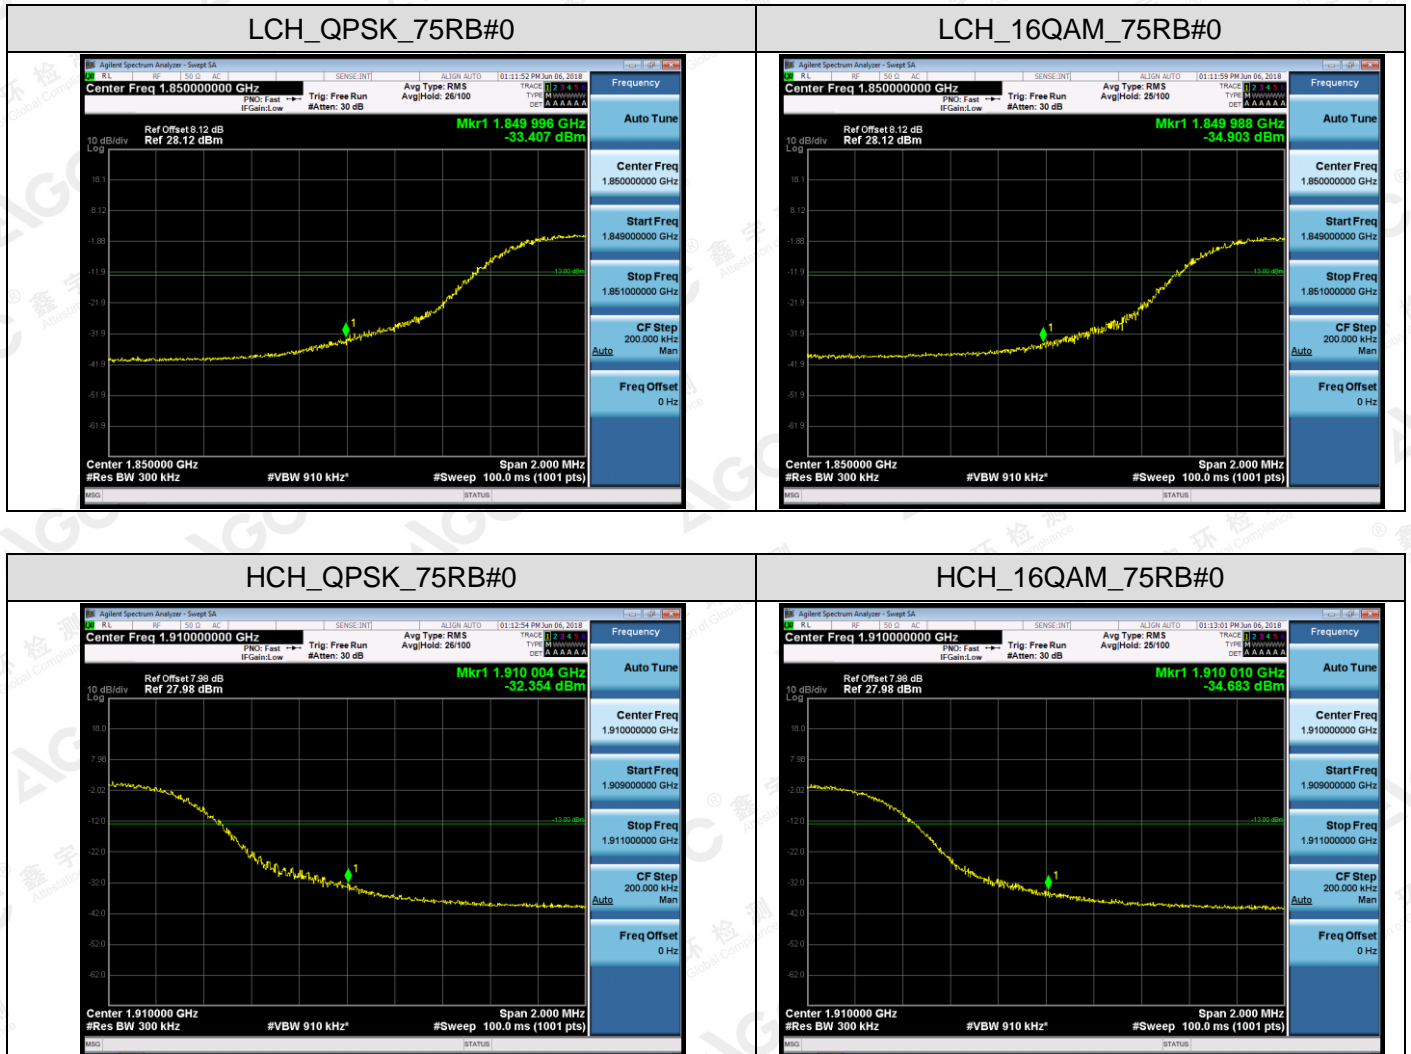

Channel Bandwidth: 15 MHz

The results shown in this test report refer only to the sample(s) tested unless otherwise stated and the sample(s) are retained for 30 days only. The document is issued by AGC, this document cannot be reproduced except in full with our prior written permission. The more details and the authenticity of the report will be confirmed at <http://www.agc-cert.com>.