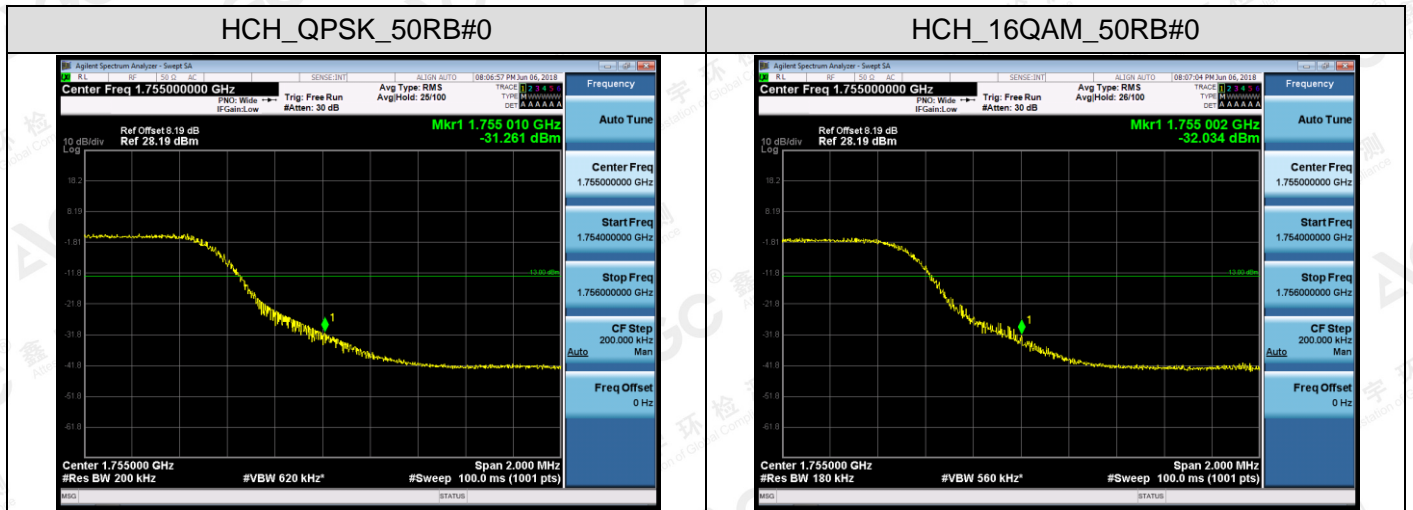

Channel Bandwidth: 10 MHz

The results shown in this test report refer only to the sample(s) tested unless otherwise stated and the sample(s) are retained for 30 days only. The document is issued by AGC, this document cannot be reproduced except in full with our prior written permission. The more details and the authenticity of the report will be confirmed at <http://www.agc-cert.com>.