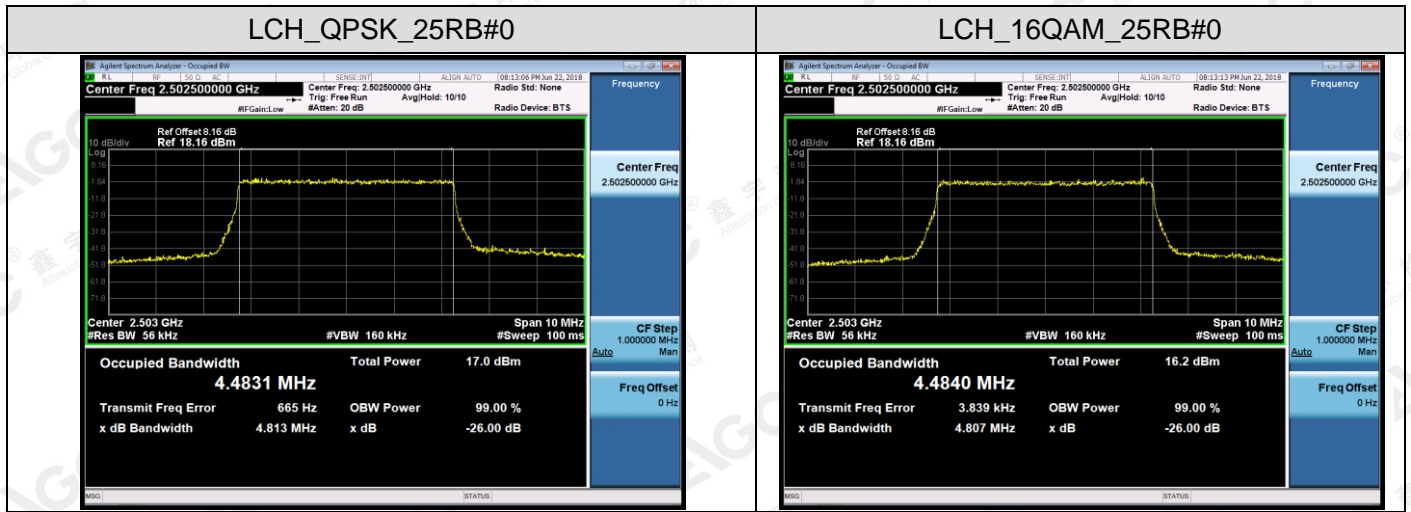

Channel Bandwidth: 3 MHz

The results shown in this test report refer only to the sample(s) tested unless otherwise stated and the sample(s) are retained for 30 days only. The document is issued by AGC, this document cannot be reproduced except in full with our prior written permission. The more details and the authenticity of the report will be confirmed at <http://www.agc-cert.com>.

Channel Bandwidth: 5 MHz

The results shown in this test report refer only to the sample(s) tested unless otherwise stated and the sample(s) are retained for 30 days only. The document is issued by AGC, this document cannot be reproduced except in full with our prior written permission. The more details and the authenticity of the report will be confirmed at <http://www.agc-cert.com>.

Channel Bandwidth: 10 MHz

The results shown in this test report refer only to the sample(s) tested unless otherwise stated and the sample(s) are retained for 30 days only. The document is issued by AGC, this document cannot be reproduced except in full with our prior written permission. The more details and the authenticity of the report will be confirmed at <http://www.agc-cert.com>.

LTE Band 7

Channel Bandwidth: 5 MHz

The results shown in this test report refer only to the sample(s) tested unless otherwise stated and the sample(s) are retained for 30 days only. The document is issued by AGC, this document cannot be reproduced except in full with our prior written permission. The more details and the authenticity of the report will be confirmed at <http://www.agc-cert.com>.