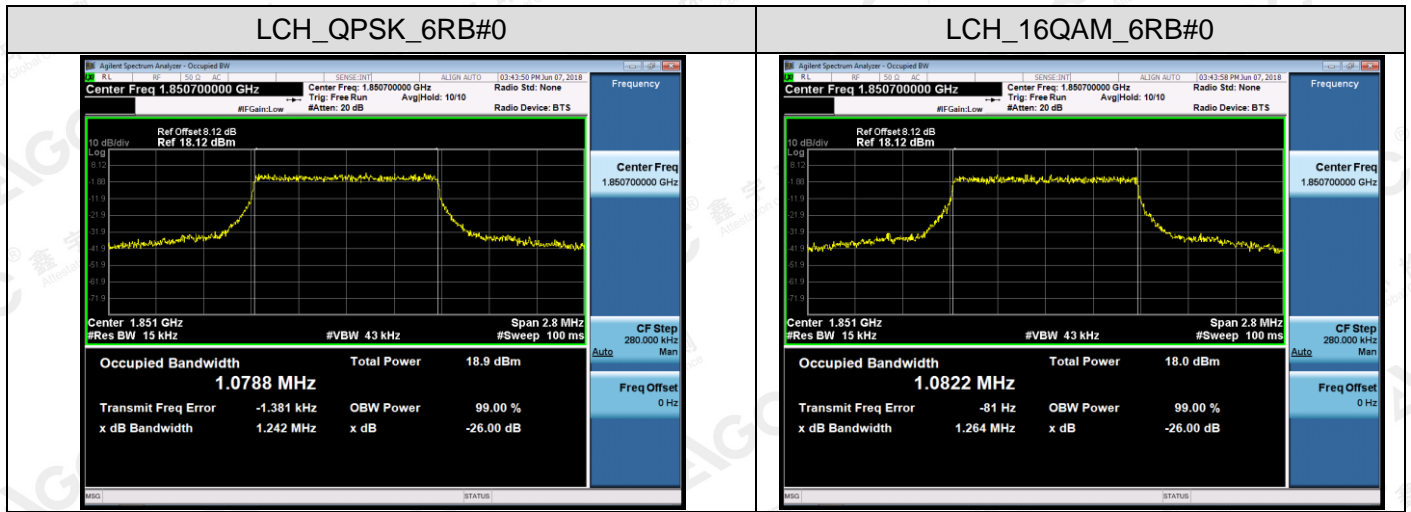

LTE Band 25
Channel Bandwidth: 1.4 MHz

The results shown in this test report refer only to the sample(s) tested unless otherwise stated and the sample(s) are retained for 30 days only. The document is issued by AGC, this document cannot be reproduced except in full with our prior written permission. The more details and the authenticity of the report will be confirmed at <http://www.agc-cert.com>.