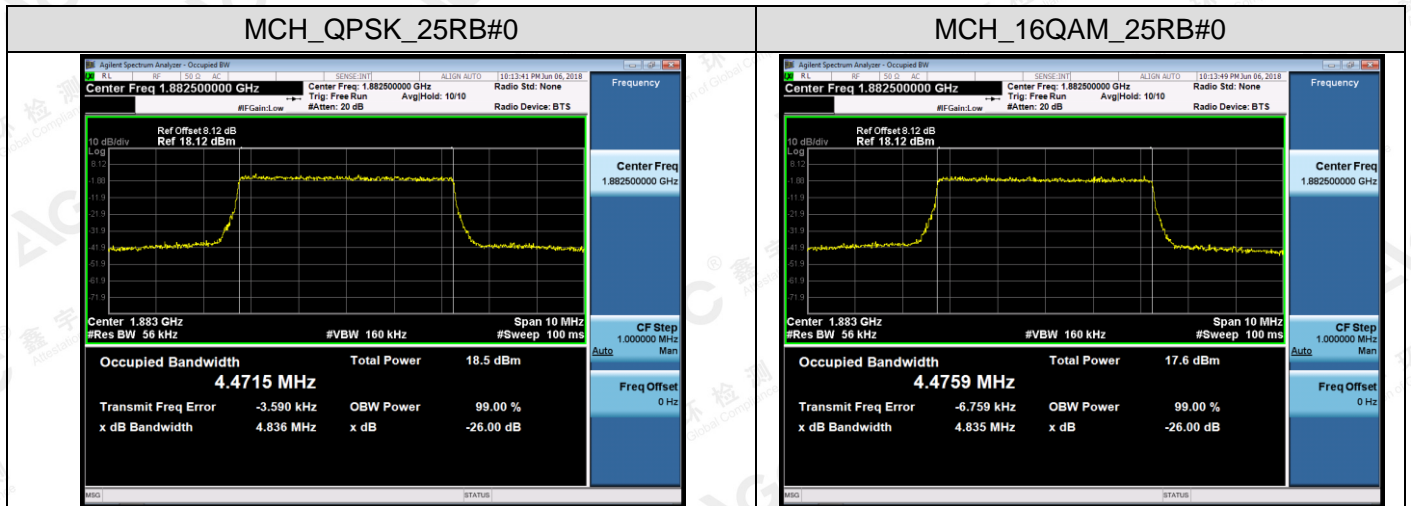

Channel Bandwidth: 5 MHz

The results shown in this test report refer only to the sample(s) tested unless otherwise stated and the sample(s) are retained for 30 days only. The document is issued by AGC, this document cannot be reproduced except in full with our prior written permission. The more details and the authenticity of the report will be confirmed at <http://www.agc-cert.com>.