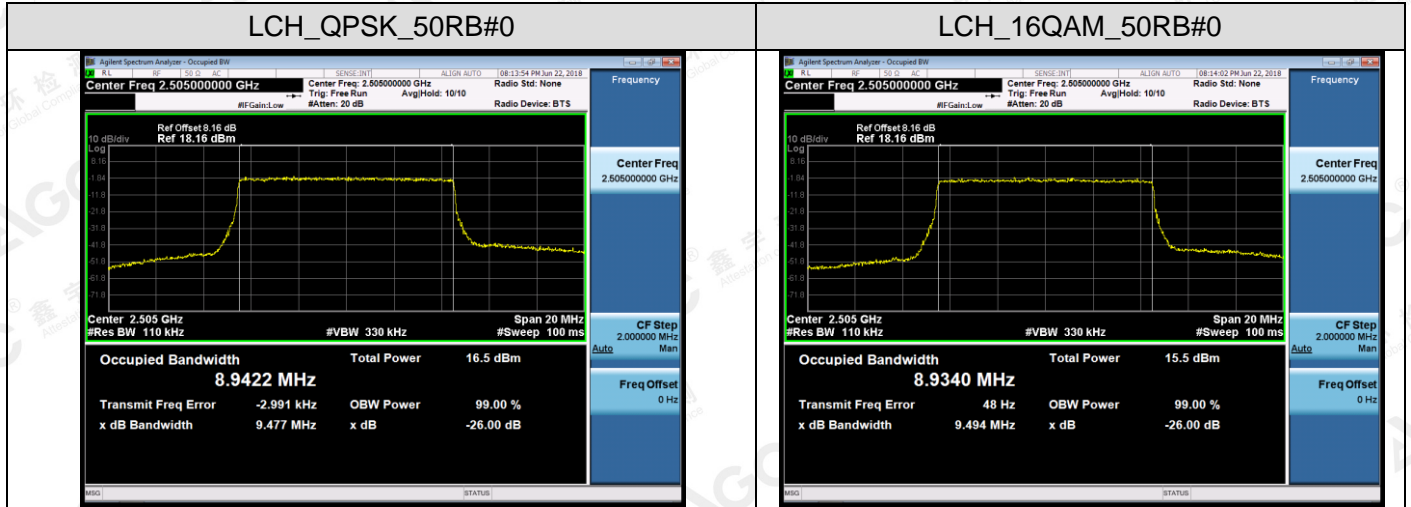

Channel Bandwidth: 10 MHz

The results shown in this test report refer only to the sample(s) tested unless otherwise stated and the sample(s) are retained for 30 days only. The document is issued by AGC, this document cannot be reproduced except in full with our prior written permission. The more details and the authenticity of the report will be confirmed at <http://www.agc-cert.com>.