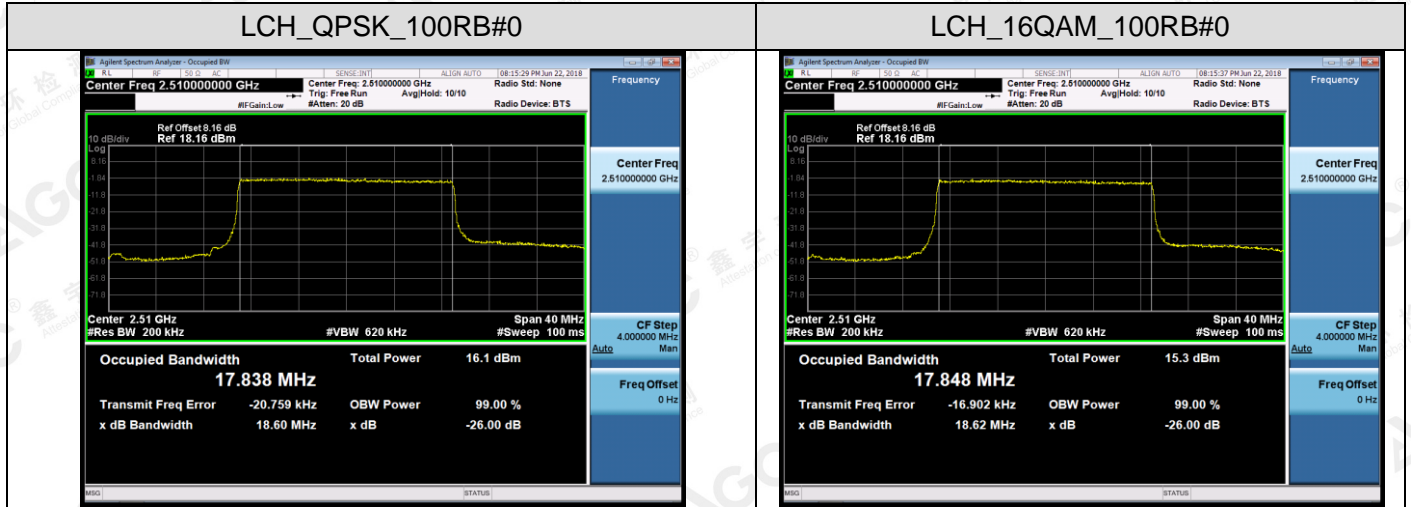

Channel Bandwidth: 20 MHz

The results shown in this test report refer only to the sample(s) tested unless otherwise stated and the sample(s) are retained for 30 days only. The document is issued by AGC, this document cannot be reproduced except in full with our prior written permission. The more details and the authenticity of the report will be confirmed at <http://www.agc-cert.com>.