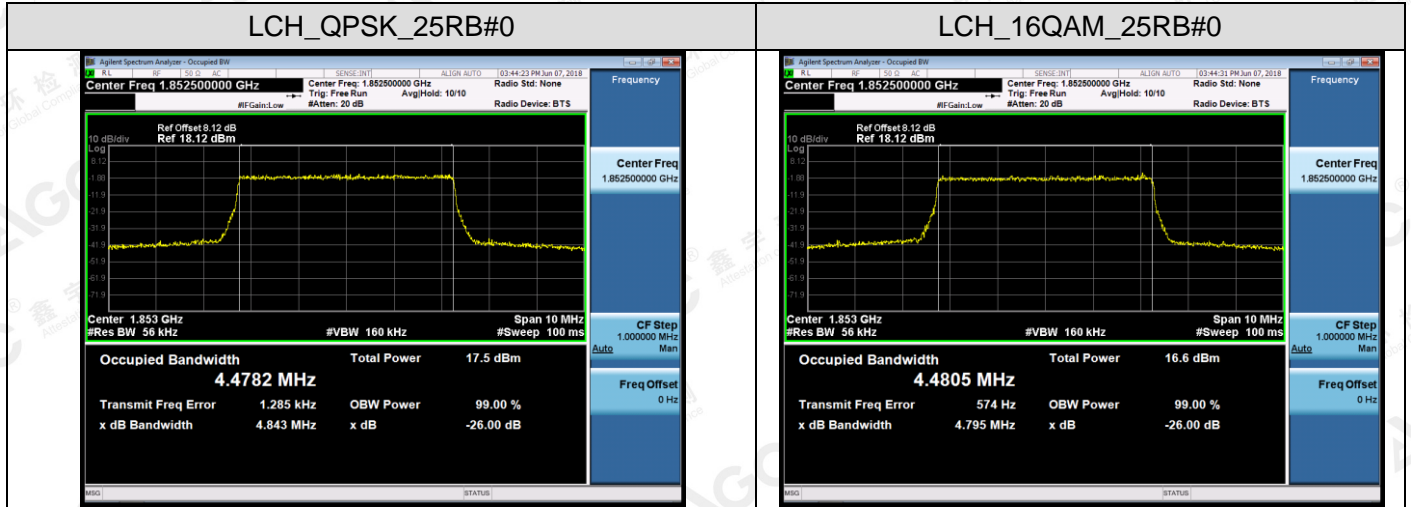

Channel Bandwidth: 5 MHz

The results shown in this test report refer only to the sample(s) tested unless otherwise stated and the sample(s) are retained for 30 days only. The document is issued by AGC, this document cannot be reproduced except in full with our prior written permission. The more details and the authenticity of the report will be confirmed at <http://www.agc-cert.com>.