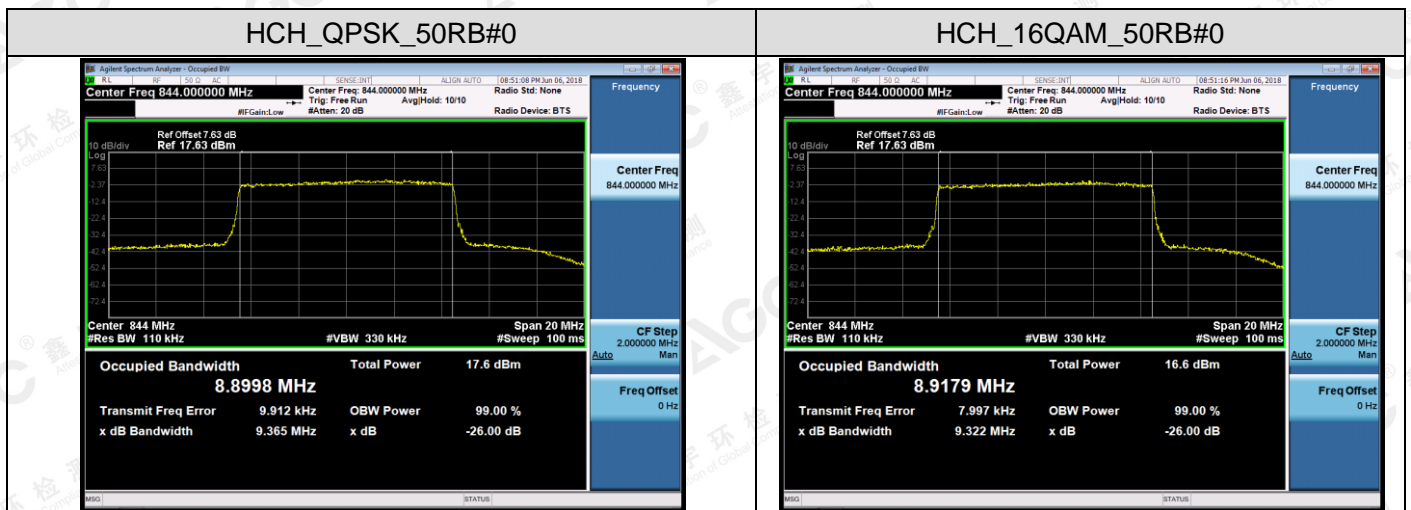

Channel Bandwidth: 3 MHz

The results shown in this test report refer only to the sample(s) tested unless otherwise stated and the sample(s) are retained for 30 days only. The document is issued by AGC, this document cannot be reproduced except in full with our prior written permission. The more details and the authenticity of the report will be confirmed at <http://www.agc-cert.com>.

Channel Bandwidth: 5 MHz

The results shown in this test report refer only to the sample(s) tested unless otherwise stated and the sample(s) are retained for 30 days only. The document is issued by AGC, this document cannot be reproduced except in full with our prior written permission. The more details and the authenticity of the report will be confirmed at <http://www.agc-cert.com>.

Channel Bandwidth: 10 MHz

The results shown in this test report refer only to the sample(s) tested unless otherwise stated and the sample(s) are retained for 30 days only. The document is issued by AGC, this document cannot be reproduced except in full with our prior written permission. The more details and the authenticity of the report will be confirmed at <http://www.agc-cert.com>.

LTE Band 7

Channel Bandwidth: 5 MHz

The results shown in this test report refer only to the sample(s) tested unless otherwise stated and the sample(s) are retained for 30 days only. The document is issued by AGC, this document cannot be reproduced except in full with our prior written permission. The more details and the authenticity of the report will be confirmed at <http://www.agc-cert.com>.