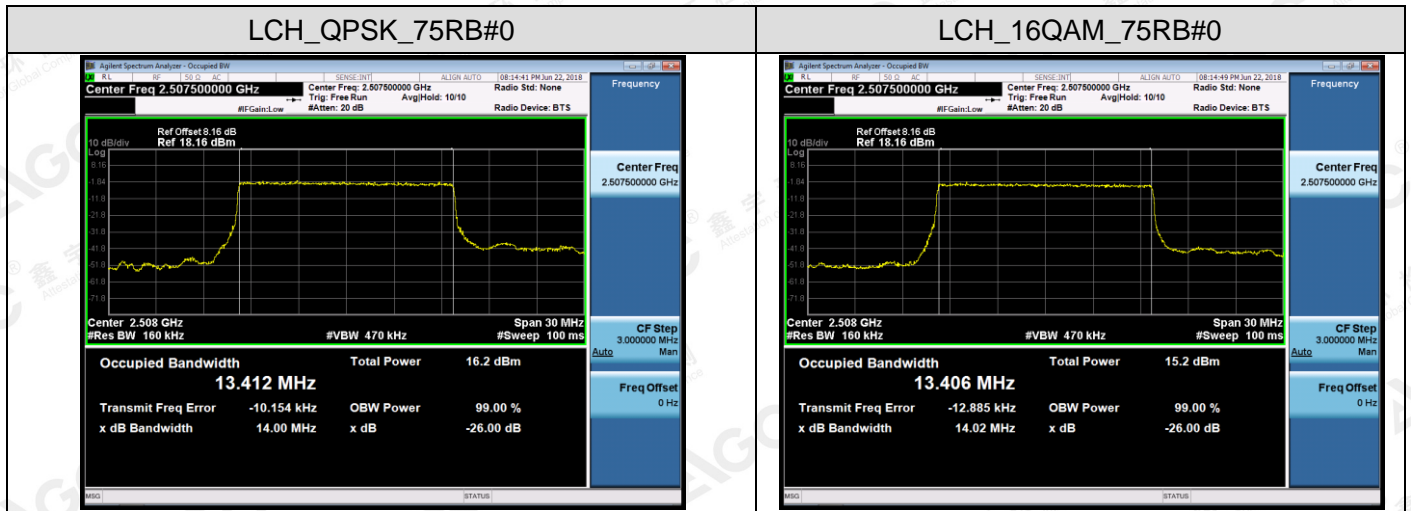

Channel Bandwidth: 15 MHz

The results shown in this test report refer only to the sample(s) tested unless otherwise stated and the sample(s) are retained for 30 days only. The document is issued by AGC, this document cannot be reproduced except in full with our prior written permission. The more details and the authenticity of the report will be confirmed at <http://www.agc-cert.com>.