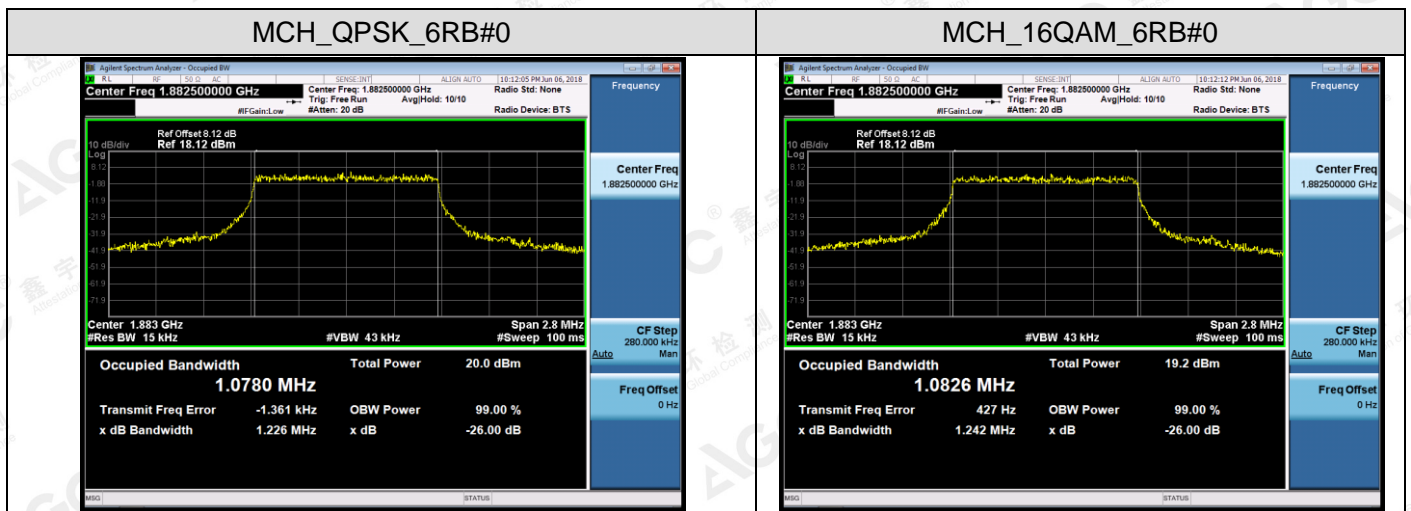

LTE Band 25
Channel Bandwidth: 1.4 MHz

The results shown in this test report refer only to the sample(s) tested unless otherwise stated and the sample(s) are retained for 30 days only. The document is issued by AGC, this document cannot be reproduced except in full with our prior written permission. The more details and the authenticity of the report will be confirmed at <http://www.agc-cert.com>.