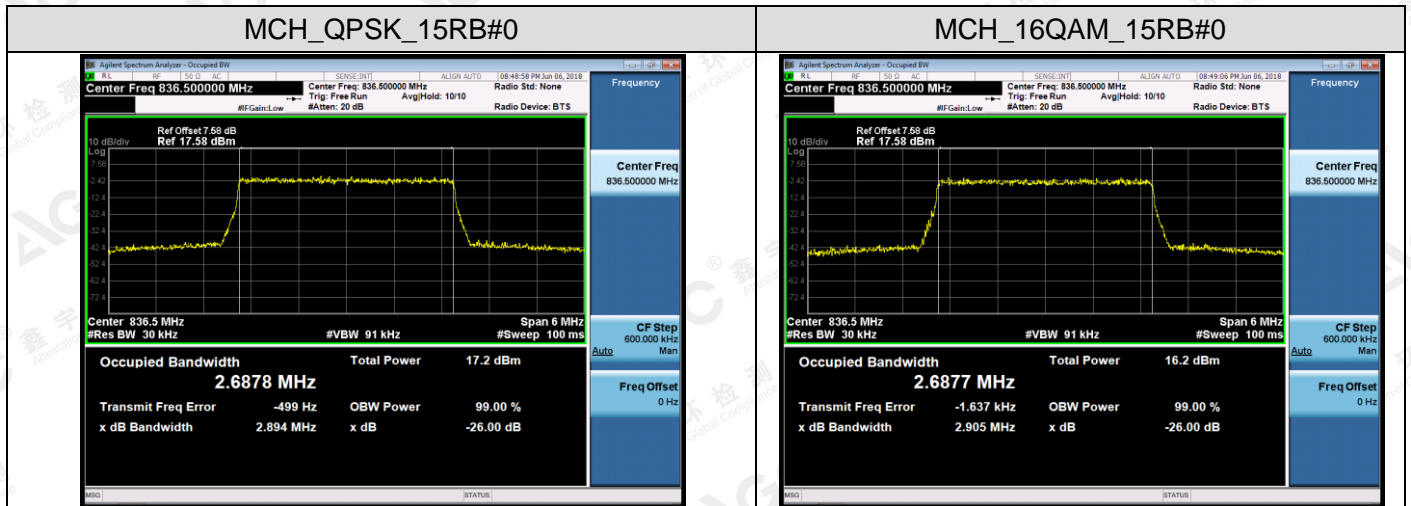

Channel Bandwidth: 3 MHz

The results shown in this test report refer only to the sample(s) tested unless otherwise stated and the sample(s) are retained for 30 days only. The document is issued by AGC, this document cannot be reproduced except in full with our prior written permission. The more details and the authenticity of the report will be confirmed at <http://www.agc-cert.com>.

Channel Bandwidth: 5 MHz

The results shown in this test report refer only to the sample(s) tested unless otherwise stated and the sample(s) are retained for 30 days only. The document is issued by AGC, this document cannot be reproduced except in full with our prior written permission. The more details and the authenticity of the report will be confirmed at <http://www.agc-cert.com>.

Channel Bandwidth: 10 MHz

The results shown in this test report refer only to the sample(s) tested unless otherwise stated and the sample(s) are retained for 30 days only. The document is issued by AGC, this document cannot be reproduced except in full with our prior written permission. The more details and the authenticity of the report will be confirmed at <http://www.agc-cert.com>.

LTE Band 7

Channel Bandwidth: 5 MHz

The results shown in this test report refer only to the sample(s) tested unless otherwise stated and the sample(s) are retained for 30 days only. The document is issued by AGC, this document cannot be reproduced except in full with our prior written permission. The more details and the authenticity of the report will be confirmed at <http://www.agc-cert.com>.