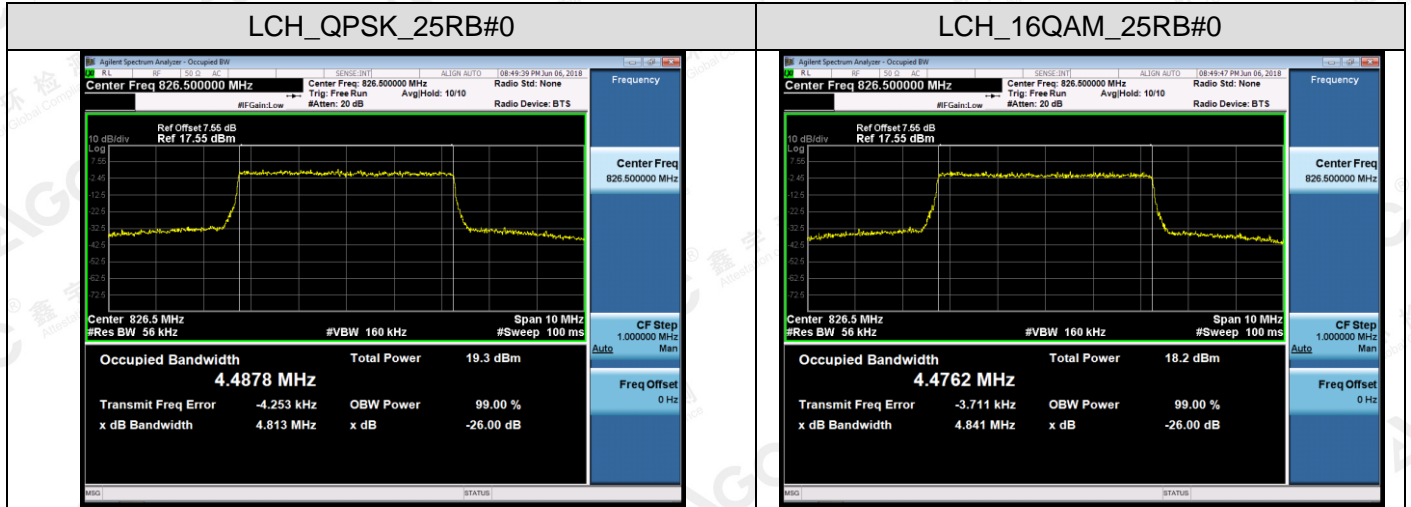

Channel Bandwidth: 3 MHz

The results shown in this test report refer only to the sample(s) tested unless otherwise stated and the sample(s) are retained for 30 days only. The document is issued by AGC, this document cannot be reproduced except in full with our prior written permission. The more details and the authenticity of the report will be confirmed at <http://www.agc-cert.com>.

Channel Bandwidth: 5 MHz

The results shown in this test report refer only to the sample(s) tested unless otherwise stated and the sample(s) are retained for 30 days only. The document is issued by AGC, this document cannot be reproduced except in full with our prior written permission. The more details and the authenticity of the report will be confirmed at <http://www.agc-cert.com>.

Channel Bandwidth: 10 MHz

The results shown in this test report refer only to the sample(s) tested unless otherwise stated and the sample(s) are retained for 30 days only. The document is issued by AGC, this document cannot be reproduced except in full with our prior written permission. The more details and the authenticity of the report will be confirmed at <http://www.agc-cert.com>.

LTE Band 7

Channel Bandwidth: 5 MHz

The results shown in this test report refer only to the sample(s) tested unless otherwise stated and the sample(s) are retained for 30 days only. The document is issued by AGC, this document cannot be reproduced except in full with our prior written permission. The more details and the authenticity of the report will be confirmed at <http://www.agc-cert.com>.