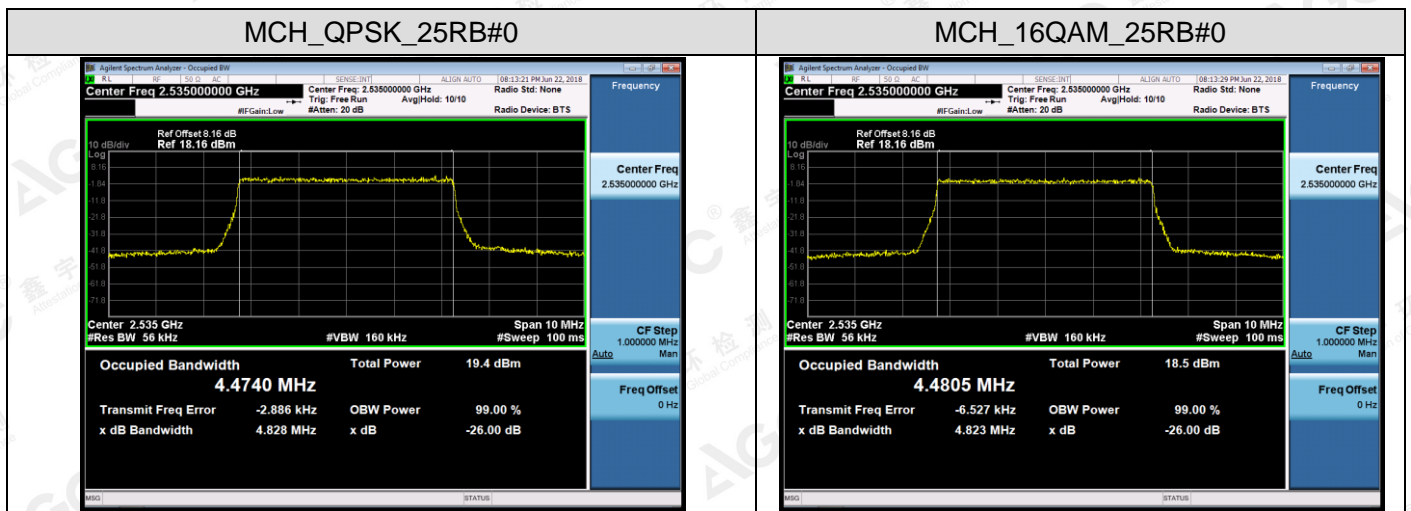

Channel Bandwidth: 3 MHz

The results shown in this test report refer only to the sample(s) tested unless otherwise stated and the sample(s) are retained for 30 days only. The document is issued by AGC, this document cannot be reproduced except in full with our prior written permission. The more details and the authenticity of the report will be confirmed at <http://www.agc-cert.com>.

Channel Bandwidth: 5 MHz

The results shown in this test report refer only to the sample(s) tested unless otherwise stated and the sample(s) are retained for 30 days only. The document is issued by AGC, this document cannot be reproduced except in full with our prior written permission. The more details and the authenticity of the report will be confirmed at <http://www.agc-cert.com>.

Channel Bandwidth: 10 MHz

The results shown in this test report refer only to the sample(s) tested unless otherwise stated and the sample(s) are retained for 30 days only. The document is issued by AGC, this document cannot be reproduced except in full with our prior written permission. The more details and the authenticity of the report will be confirmed at <http://www.agc-cert.com>.

LTE Band 7

Channel Bandwidth: 5 MHz

The results shown in this test report refer only to the sample(s) tested unless otherwise stated and the sample(s) are retained for 30 days only. The document is issued by AGC, this document cannot be reproduced except in full with our prior written permission. The more details and the authenticity of the report will be confirmed at <http://www.agc-cert.com>.