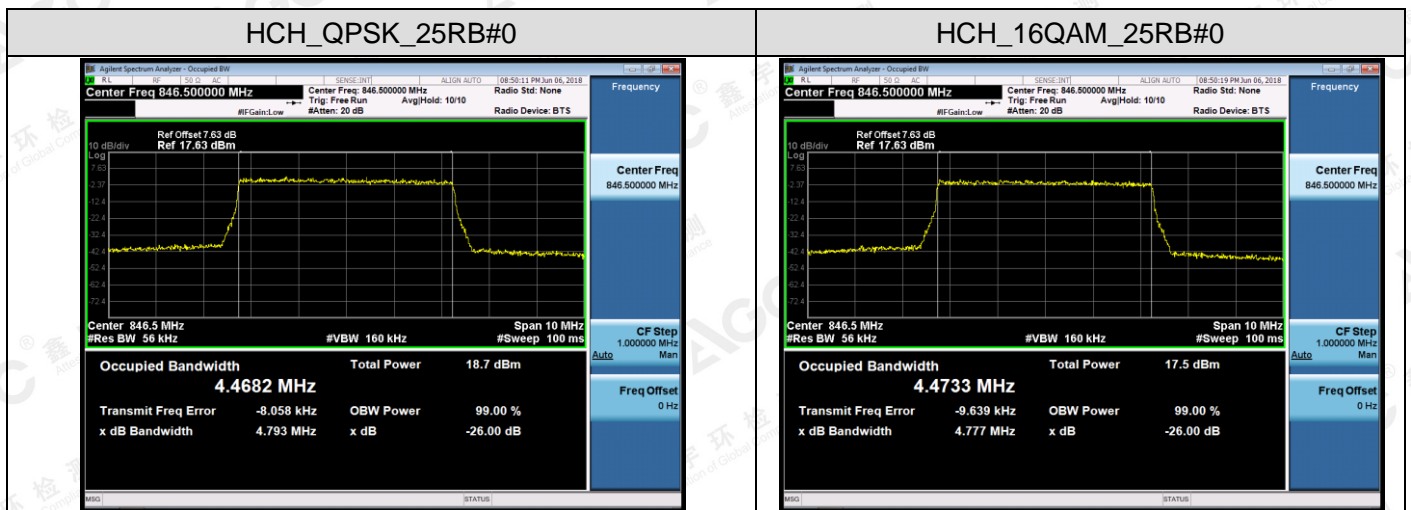

Channel Bandwidth: 3 MHz

The results shown in this test report refer only to the sample(s) tested unless otherwise stated and the sample(s) are retained for 30 days only. The document is issued by AGC, this document cannot be reproduced except in full with our prior written permission. The more details and the authenticity of the report will be confirmed at <http://www.agc-cert.com>.

Channel Bandwidth: 5 MHz

The results shown in this test report refer only to the sample(s) tested unless otherwise stated and the sample(s) are retained for 30 days only. The document is issued by AGC, this document cannot be reproduced except in full with our prior written permission. The more details and the authenticity of the report will be confirmed at <http://www.agc-cert.com>.

Channel Bandwidth: 10 MHz

The results shown in this test report refer only to the sample(s) tested unless otherwise stated and the sample(s) are retained for 30 days only. The document is issued by AGC, this document cannot be reproduced except in full with our prior written permission. The more details and the authenticity of the report will be confirmed at <http://www.agc-cert.com>.

LTE Band 7

Channel Bandwidth: 5 MHz

The results shown in this test report refer only to the sample(s) tested unless otherwise stated and the sample(s) are retained for 30 days only. The document is issued by AGC, this document cannot be reproduced except in full with our prior written permission. The more details and the authenticity of the report will be confirmed at <http://www.agc-cert.com>.