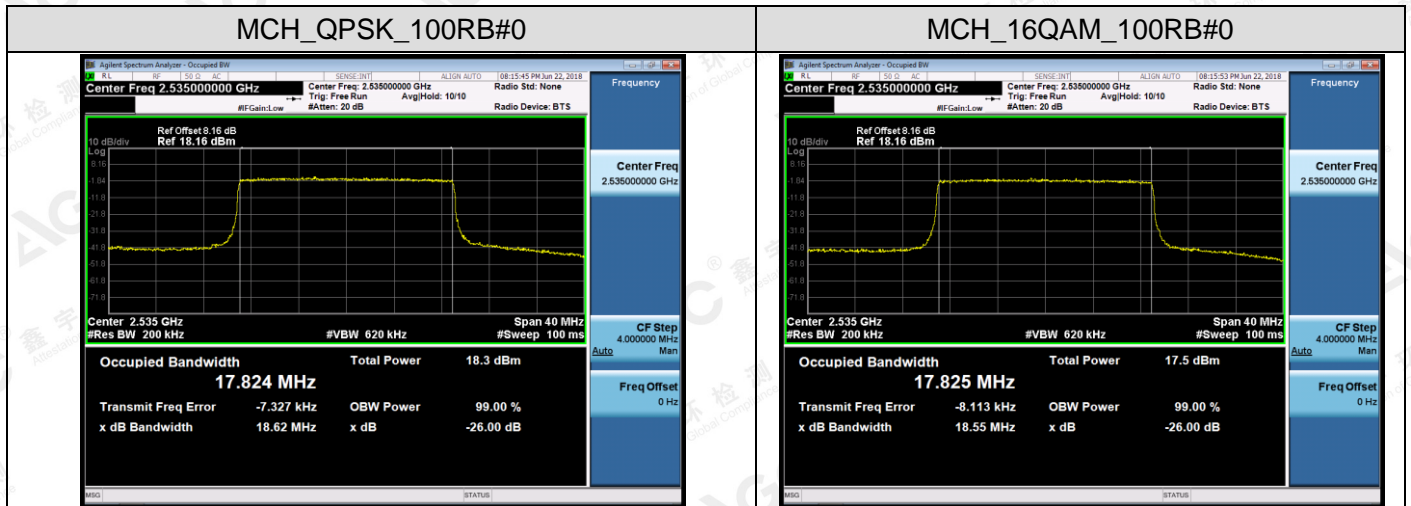

Channel Bandwidth: 20 MHz

The results shown in this test report refer only to the sample(s) tested unless otherwise stated and the sample(s) are retained for 30 days only. The document is issued by AGC, this document cannot be reproduced except in full with our prior written permission. The more details and the authenticity of the report will be confirmed at <http://www.agc-cert.com>.