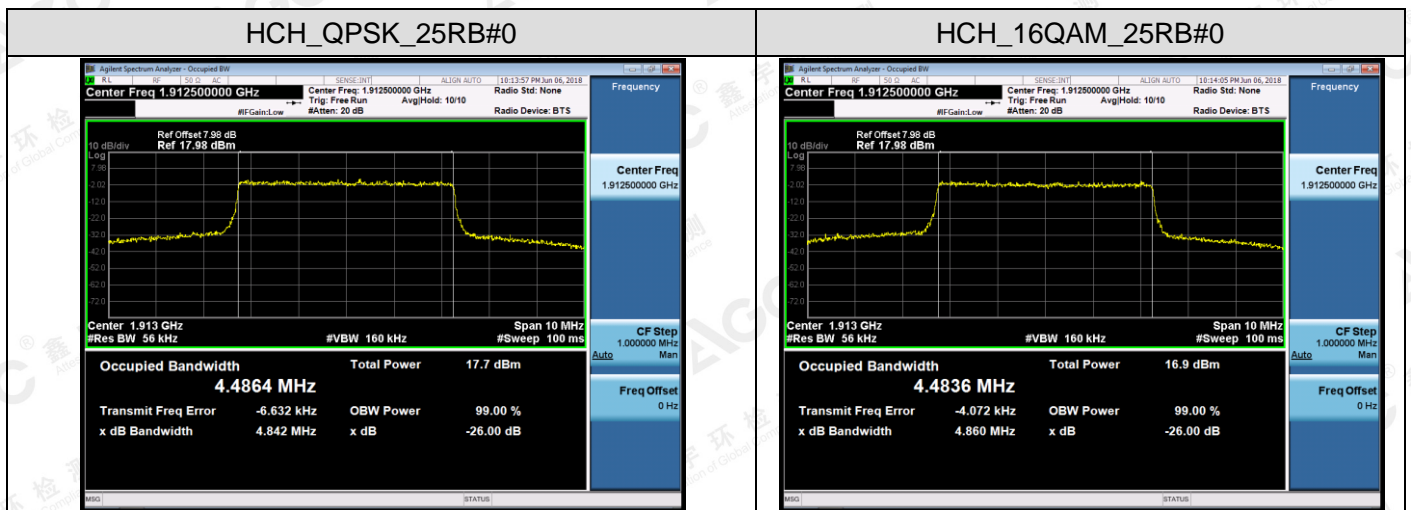

Channel Bandwidth: 5 MHz

The results shown in this test report refer only to the sample(s) tested unless otherwise stated and the sample(s) are retained for 30 days only. The document is issued by AGC, this document cannot be reproduced except in full with our prior written permission. The more details and the authenticity of the report will be confirmed at <http://www.agc-cert.com>.