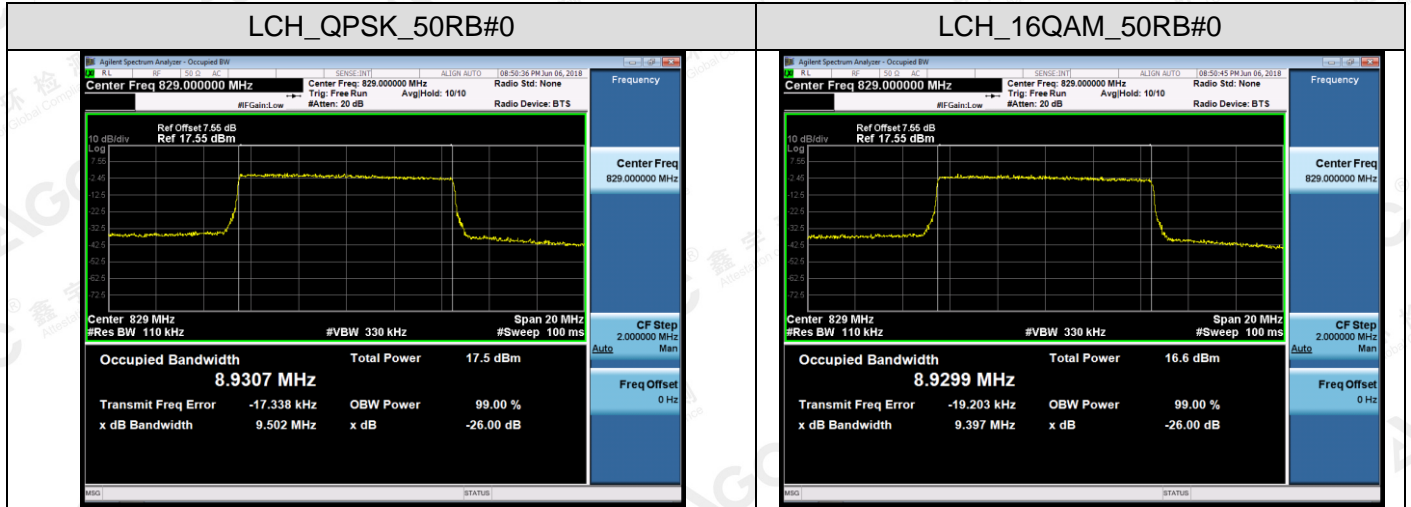

Channel Bandwidth: 3 MHz

The results shown in this test report refer only to the sample(s) tested unless otherwise stated and the sample(s) are retained for 30 days only. The document is issued by AGC, this document cannot be reproduced except in full with our prior written permission. The more details and the authenticity of the report will be confirmed at <http://www.agc-cert.com>.

Channel Bandwidth: 5 MHz

The results shown in this test report refer only to the sample(s) tested unless otherwise stated and the sample(s) are retained for 30 days only. The document is issued by AGC, this document cannot be reproduced except in full with our prior written permission. The more details and the authenticity of the report will be confirmed at <http://www.agc-cert.com>.

Channel Bandwidth: 10 MHz

The results shown in this test report refer only to the sample(s) tested unless otherwise stated and the sample(s) are retained for 30 days only. The document is issued by AGC, this document cannot be reproduced except in full with our prior written permission. The more details and the authenticity of the report will be confirmed at <http://www.agc-cert.com>.

LTE Band 7

Channel Bandwidth: 5 MHz

The results shown in this test report refer only to the sample(s) tested unless otherwise stated and the sample(s) are retained for 30 days only. The document is issued by AGC, this document cannot be reproduced except in full with our prior written permission. The more details and the authenticity of the report will be confirmed at <http://www.agc-cert.com>.