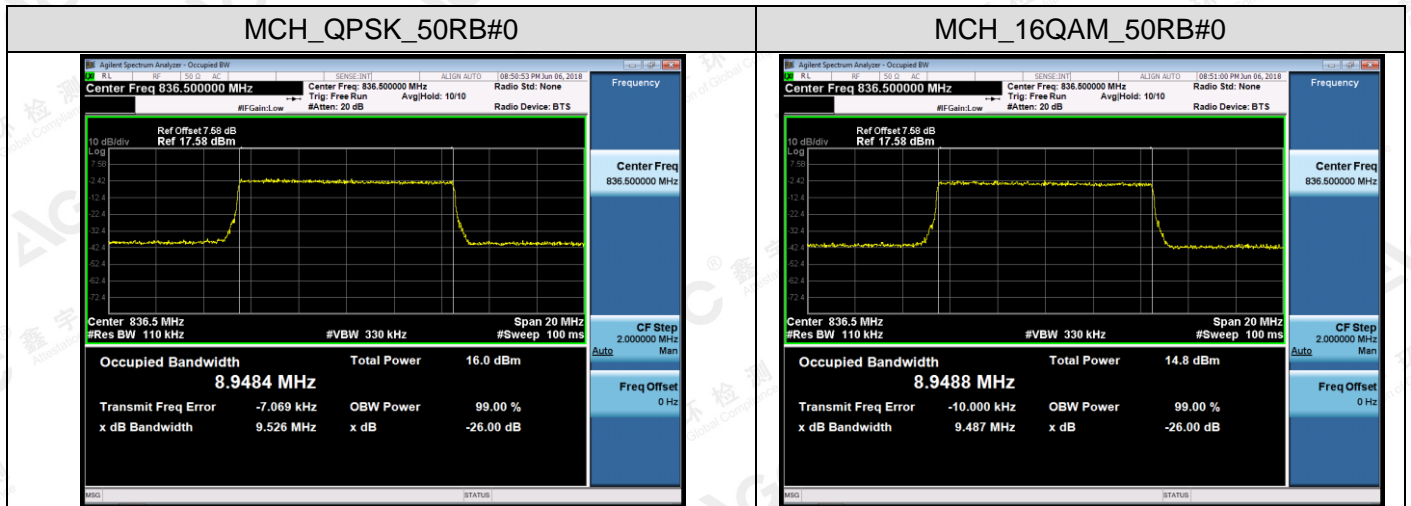

Channel Bandwidth: 3 MHz

The results shown in this test report refer only to the sample(s) tested unless otherwise stated and the sample(s) are retained for 30 days only. The document is issued by AGC, this document cannot be reproduced except in full with our prior written permission. The more details and the authenticity of the report will be confirmed at <http://www.agc-cert.com>.

Channel Bandwidth: 5 MHz

The results shown in this test report refer only to the sample(s) tested unless otherwise stated and the sample(s) are retained for 30 days only. The document is issued by AGC, this document cannot be reproduced except in full with our prior written permission. The more details and the authenticity of the report will be confirmed at <http://www.agc-cert.com>.

Channel Bandwidth: 10 MHz

The results shown in this test report refer only to the sample(s) tested unless otherwise stated and the sample(s) are retained for 30 days only. The document is issued by AGC, this document cannot be reproduced except in full with our prior written permission. The more details and the authenticity of the report will be confirmed at <http://www.agc-cert.com>.

LTE Band 7

Channel Bandwidth: 5 MHz

The results shown in this test report refer only to the sample(s) tested unless otherwise stated and the sample(s) are retained for 30 days only. The document is issued by AGC, this document cannot be reproduced except in full with our prior written permission. The more details and the authenticity of the report will be confirmed at <http://www.agc-cert.com>.