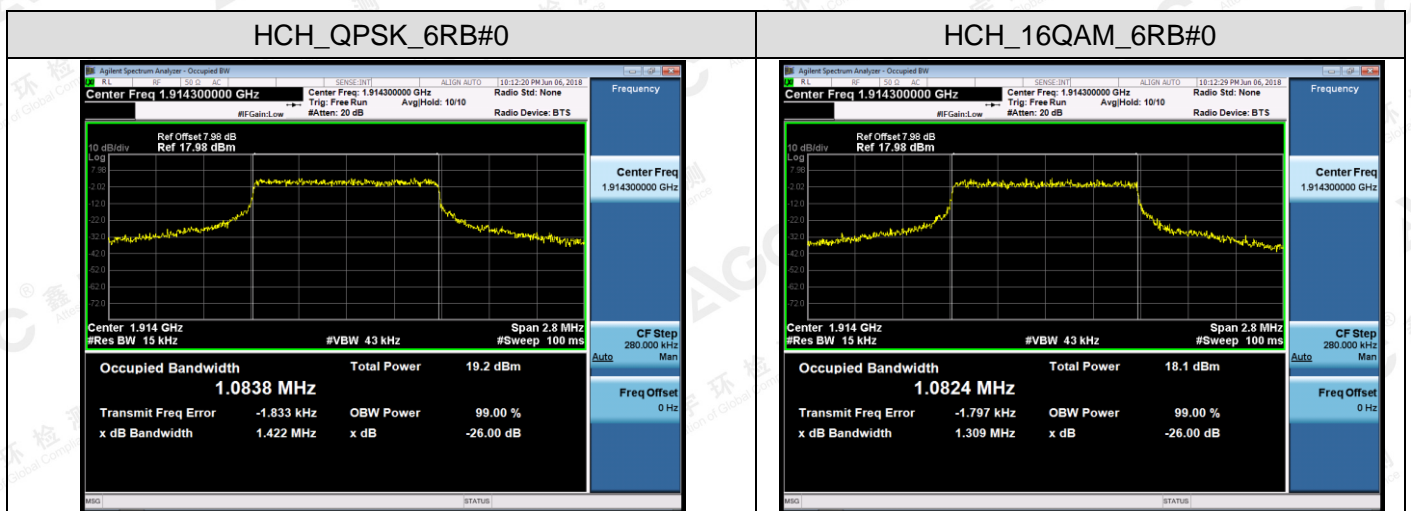

LTE Band 25
Channel Bandwidth: 1.4 MHz

The results shown in this test report refer only to the sample(s) tested unless otherwise stated and the sample(s) are retained for 30 days only. The document is issued by AGC, this document cannot be reproduced except in full with our prior written permission. The more details and the authenticity of the report will be confirmed at <http://www.agc-cert.com>.