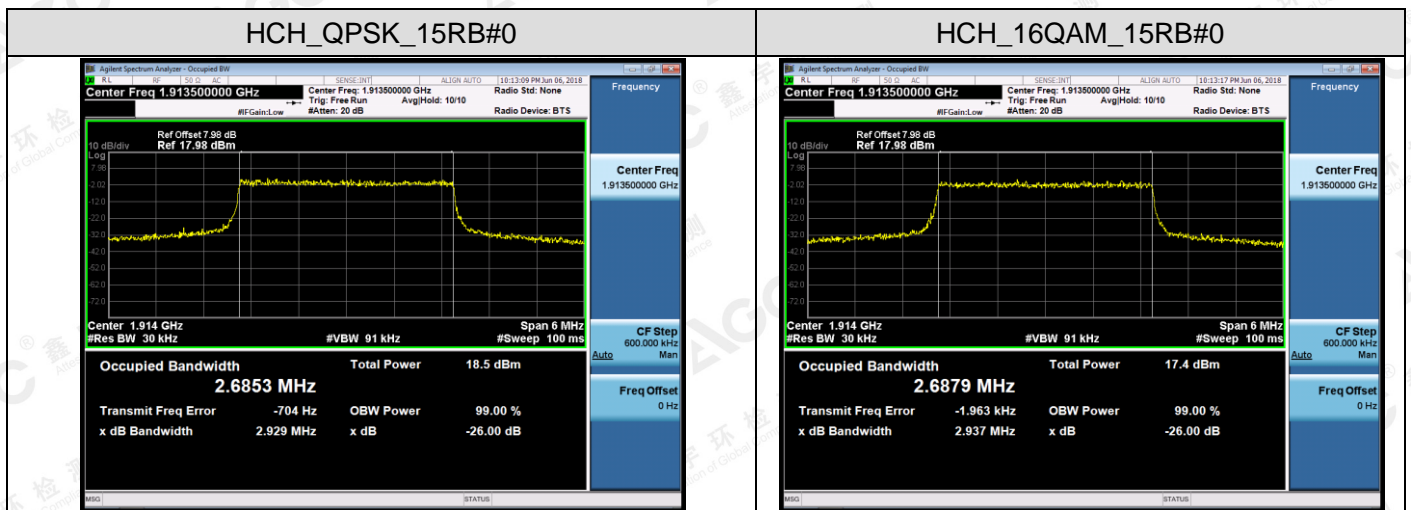

Channel Bandwidth: 3 MHz

The results shown in this test report refer only to the sample(s) tested unless otherwise stated and the sample(s) are retained for 30 days only. The document is issued by AGC, this document cannot be reproduced except in full with our prior written permission. The more details and the authenticity of the report will be confirmed at <http://www.agc-cert.com>.