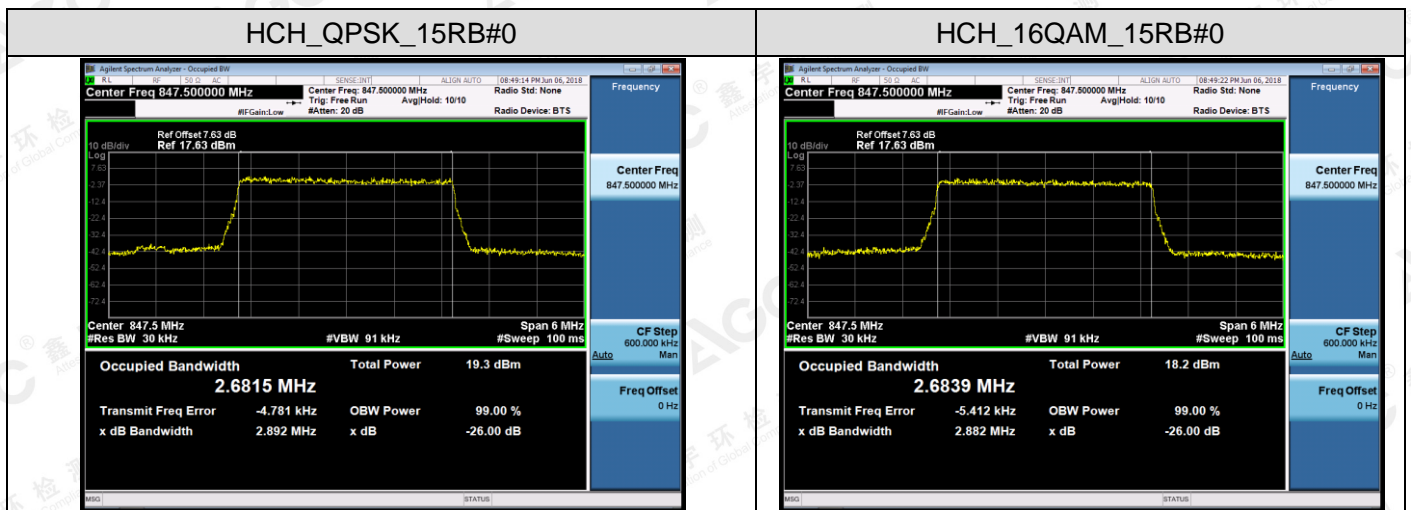

Channel Bandwidth: 3 MHz

The results shown in this test report refer only to the sample(s) tested unless otherwise stated and the sample(s) are retained for 30 days only. The document is issued by AGC, this document cannot be reproduced except in full with our prior written permission. The more details and the authenticity of the report will be confirmed at <http://www.agc-cert.com>.

Channel Bandwidth: 5 MHz

The results shown in this test report refer only to the sample(s) tested unless otherwise stated and the sample(s) are retained for 30 days only. The document is issued by AGC, this document cannot be reproduced except in full with our prior written permission. The more details and the authenticity of the report will be confirmed at <http://www.agc-cert.com>.

Channel Bandwidth: 10 MHz

The results shown in this test report refer only to the sample(s) tested unless otherwise stated and the sample(s) are retained for 30 days only. The document is issued by AGC, this document cannot be reproduced except in full with our prior written permission. The more details and the authenticity of the report will be confirmed at <http://www.agc-cert.com>.

LTE Band 7

Channel Bandwidth: 5 MHz

The results shown in this test report refer only to the sample(s) tested unless otherwise stated and the sample(s) are retained for 30 days only. The document is issued by AGC, this document cannot be reproduced except in full with our prior written permission. The more details and the authenticity of the report will be confirmed at <http://www.agc-cert.com>.