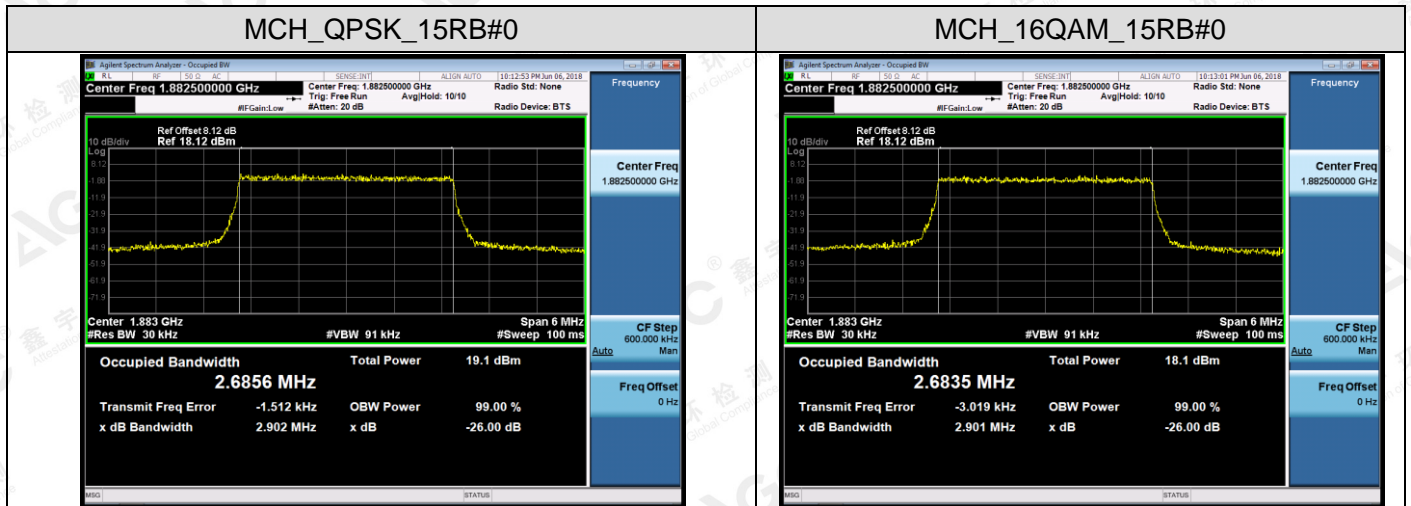

Channel Bandwidth: 3 MHz

The results shown in this test report refer only to the sample(s) tested unless otherwise stated and the sample(s) are retained for 30 days only. The document is issued by AGC, this document cannot be reproduced except in full with our prior written permission. The more details and the authenticity of the report will be confirmed at <http://www.agc-cert.com>.