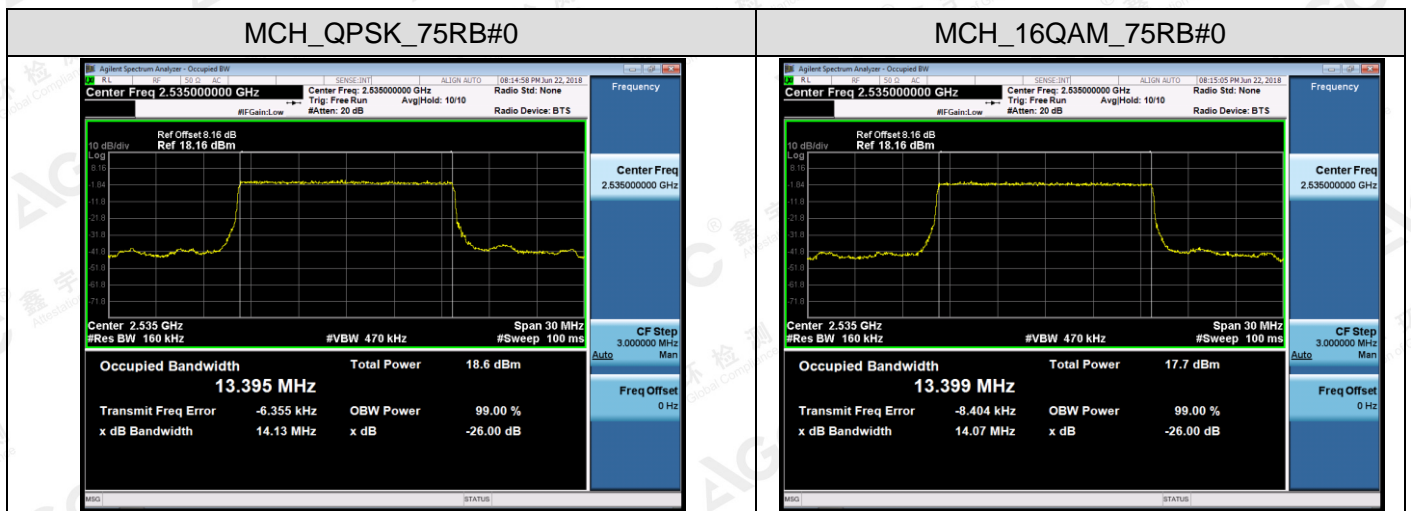

Channel Bandwidth: 15 MHz

The results shown in this test report refer only to the sample(s) tested unless otherwise stated and the sample(s) are retained for 30 days only. The document is issued by AGC, this document cannot be reproduced except in full with our prior written permission. The more details and the authenticity of the report will be confirmed at <http://www.agc-cert.com>.