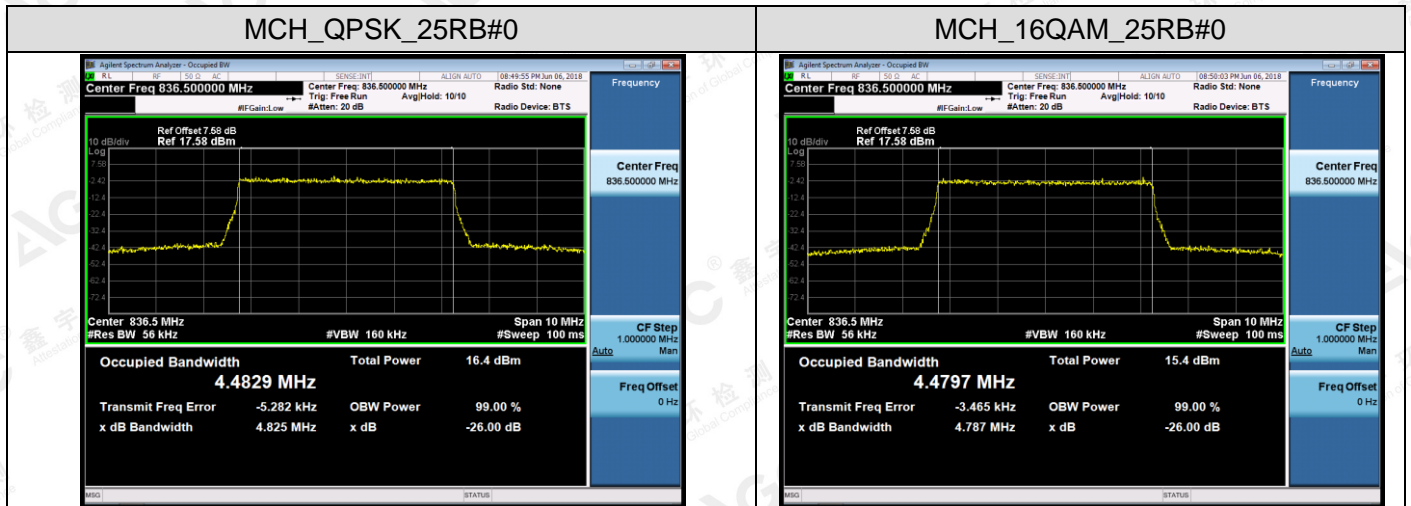

Channel Bandwidth: 3 MHz

The results shown in this test report refer only to the sample(s) tested unless otherwise stated and the sample(s) are retained for 30 days only. The document is issued by AGC, this document cannot be reproduced except in full with our prior written permission. The more details and the authenticity of the report will be confirmed at <http://www.agc-cert.com>.

Channel Bandwidth: 5 MHz

The results shown in this test report refer only to the sample(s) tested unless otherwise stated and the sample(s) are retained for 30 days only. The document is issued by AGC, this document cannot be reproduced except in full with our prior written permission. The more details and the authenticity of the report will be confirmed at <http://www.agc-cert.com>.

Channel Bandwidth: 10 MHz

The results shown in this test report refer only to the sample(s) tested unless otherwise stated and the sample(s) are retained for 30 days only. The document is issued by AGC, this document cannot be reproduced except in full with our prior written permission. The more details and the authenticity of the report will be confirmed at <http://www.agc-cert.com>.

LTE Band 7

Channel Bandwidth: 5 MHz

The results shown in this test report refer only to the sample(s) tested unless otherwise stated and the sample(s) are retained for 30 days only. The document is issued by AGC, this document cannot be reproduced except in full with our prior written permission. The more details and the authenticity of the report will be confirmed at <http://www.agc-cert.com>.