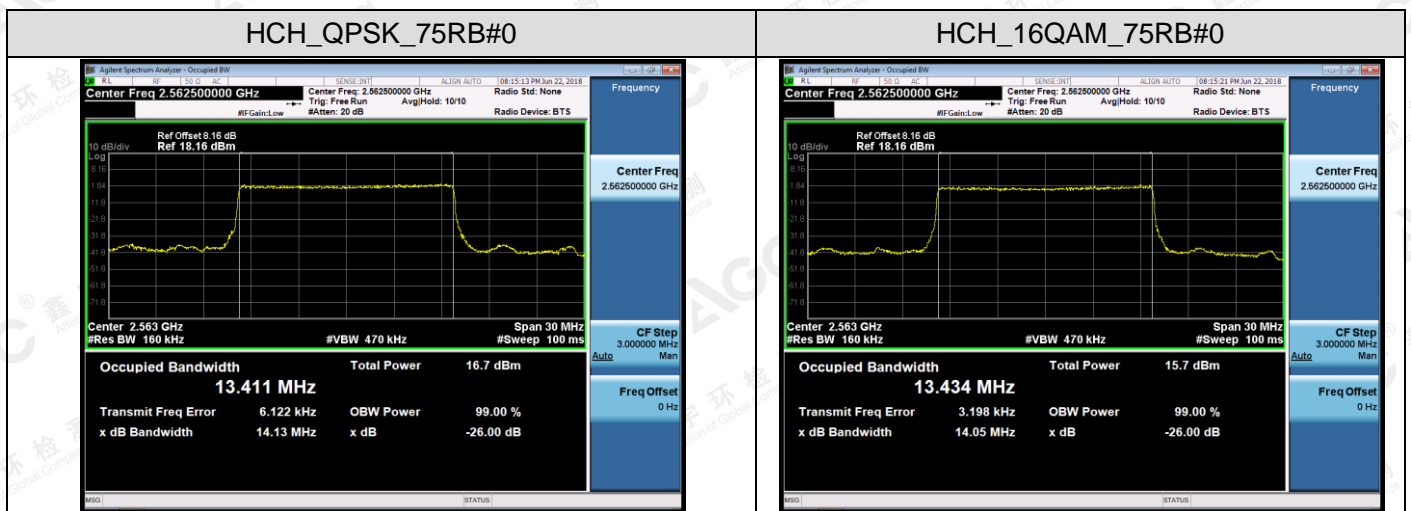

Channel Bandwidth: 15 MHz

The results shown in this test report refer only to the sample(s) tested unless otherwise stated and the sample(s) are retained for 30 days only. The document is issued by AGC, this document cannot be reproduced except in full with our prior written permission. The more details and the authenticity of the report will be confirmed at <http://www.agc-cert.com>.