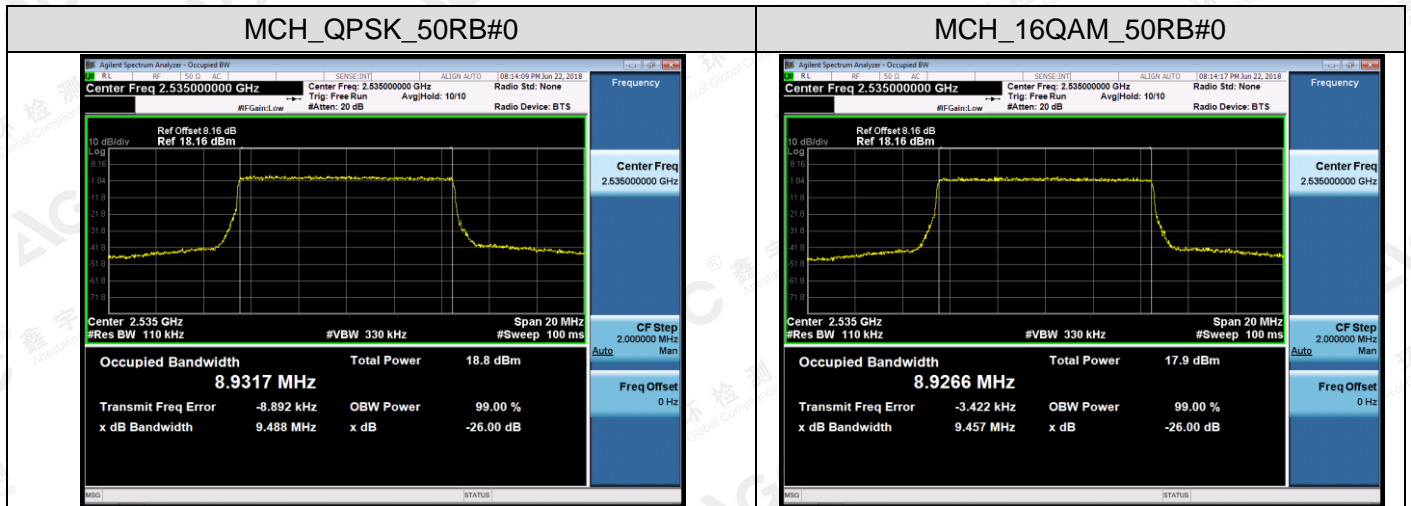

Channel Bandwidth: 10 MHz

The results shown in this test report refer only to the sample(s) tested unless otherwise stated and the sample(s) are retained for 30 days only. The document is issued by AGC, this document cannot be reproduced except in full with our prior written permission. The more details and the authenticity of the report will be confirmed at <http://www.agc-cert.com>.