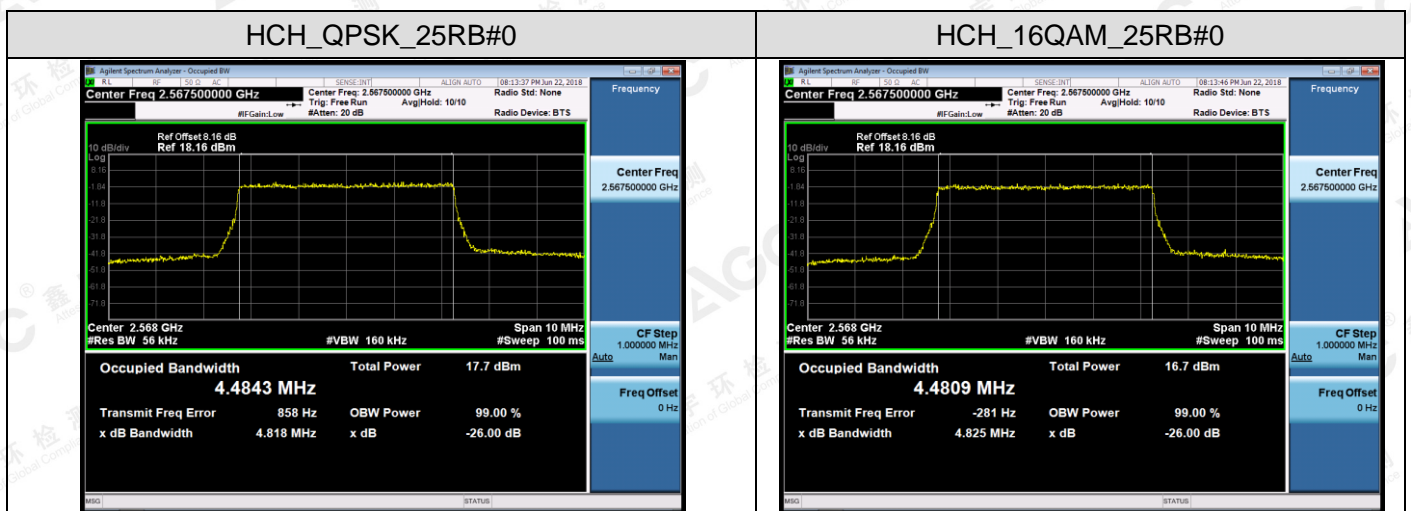

Channel Bandwidth: 3 MHz

The results shown in this test report refer only to the sample(s) tested unless otherwise stated and the sample(s) are retained for 30 days only. The document is issued by AGC, this document cannot be reproduced except in full with our prior written permission. The more details and the authenticity of the report will be confirmed at <http://www.agc-cert.com>.

Channel Bandwidth: 5 MHz

The results shown in this test report refer only to the sample(s) tested unless otherwise stated and the sample(s) are retained for 30 days only. The document is issued by AGC, this document cannot be reproduced except in full with our prior written permission. The more details and the authenticity of the report will be confirmed at <http://www.agc-cert.com>.

Channel Bandwidth: 10 MHz

The results shown in this test report refer only to the sample(s) tested unless otherwise stated and the sample(s) are retained for 30 days only. The document is issued by AGC, this document cannot be reproduced except in full with our prior written permission. The more details and the authenticity of the report will be confirmed at <http://www.agc-cert.com>.

LTE Band 7

Channel Bandwidth: 5 MHz

The results shown in this test report refer only to the sample(s) tested unless otherwise stated and the sample(s) are retained for 30 days only. The document is issued by AGC, this document cannot be reproduced except in full with our prior written permission. The more details and the authenticity of the report will be confirmed at <http://www.agc-cert.com>.