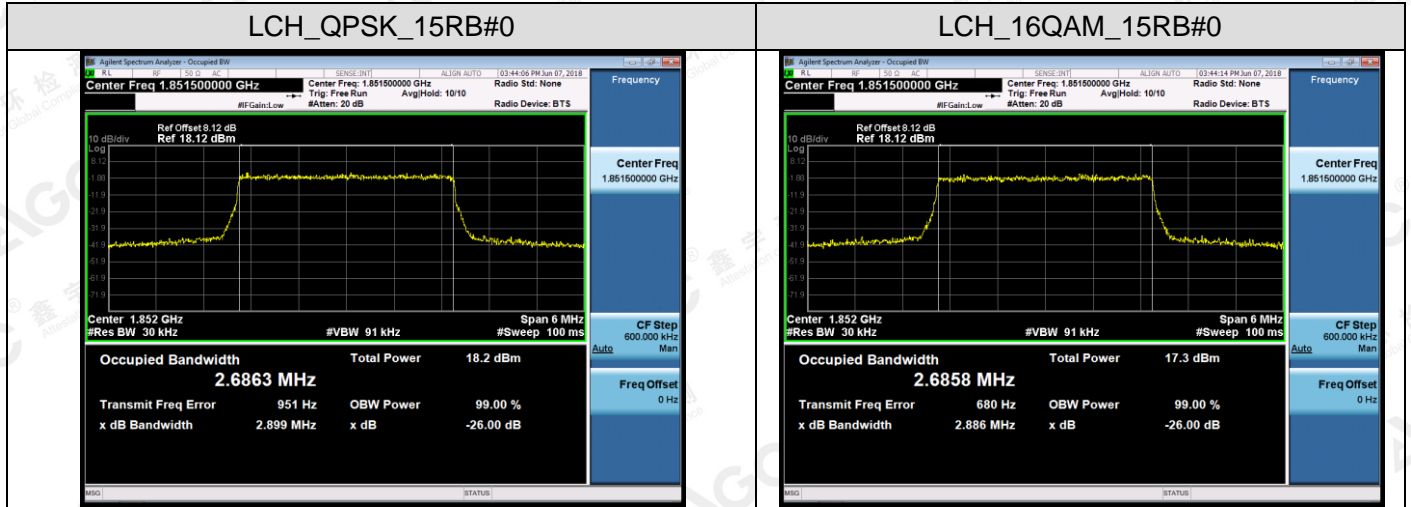

Channel Bandwidth: 3 MHz

The results shown in this test report refer only to the sample(s) tested unless otherwise stated and the sample(s) are retained for 30 days only. The document is issued by AGC, this document cannot be reproduced except in full with our prior written permission. The more details and the authenticity of the report will be confirmed at <http://www.agc-cert.com>.