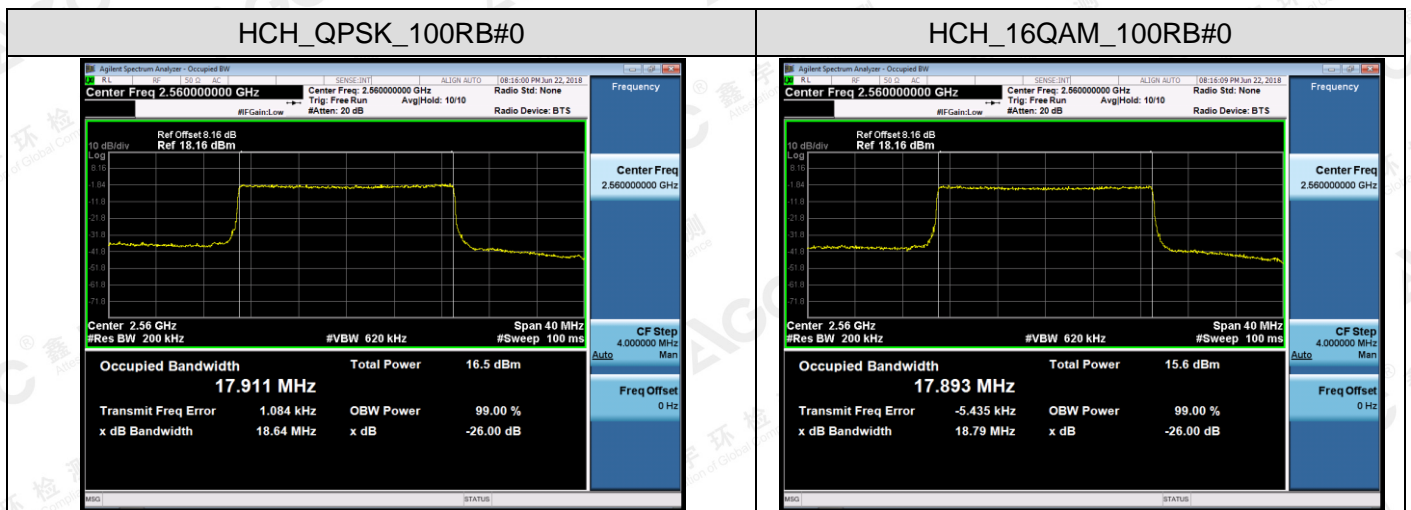

Channel Bandwidth: 20 MHz

The results shown in this test report refer only to the sample(s) tested unless otherwise stated and the sample(s) are retained for 30 days only. The document is issued by AGC, this document cannot be reproduced except in full with our prior written permission. The more details and the authenticity of the report will be confirmed at <http://www.agc-cert.com>.