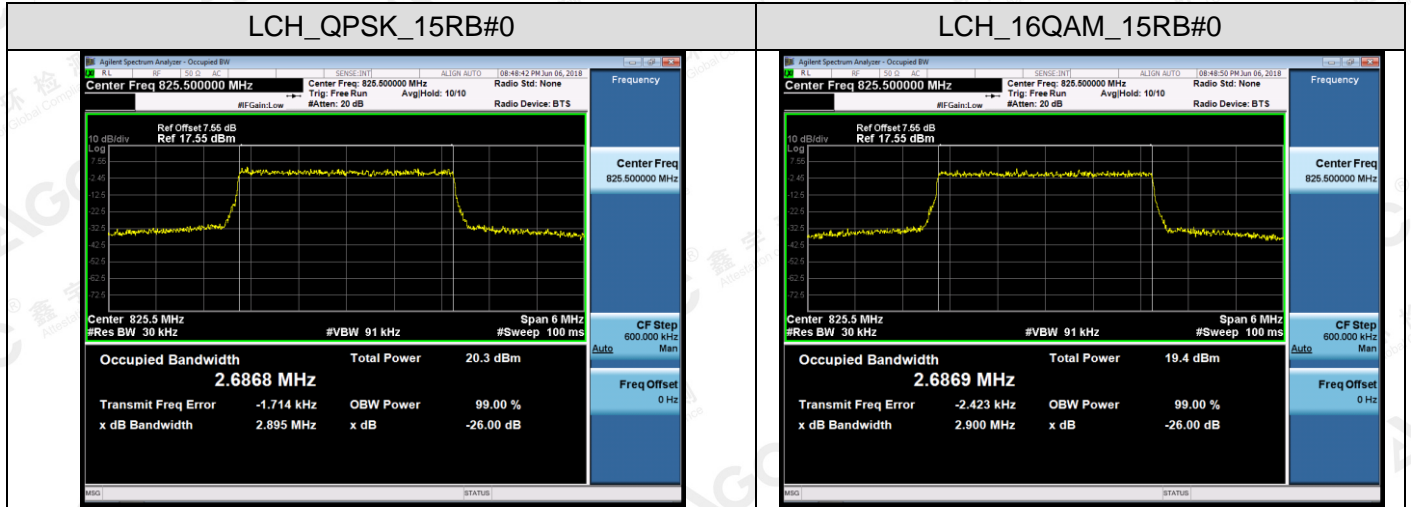

Channel Bandwidth: 3 MHz

The results shown in this test report refer only to the sample(s) tested unless otherwise stated and the sample(s) are retained for 30 days only. The document is issued by AGC, this document cannot be reproduced except in full with our prior written permission. The more details and the authenticity of the report will be confirmed at <http://www.agc-cert.com>.

Channel Bandwidth: 5 MHz

The results shown in this test report refer only to the sample(s) tested unless otherwise stated and the sample(s) are retained for 30 days only. The document is issued by AGC, this document cannot be reproduced except in full with our prior written permission. The more details and the authenticity of the report will be confirmed at <http://www.agc-cert.com>.

Channel Bandwidth: 10 MHz

The results shown in this test report refer only to the sample(s) tested unless otherwise stated and the sample(s) are retained for 30 days only. The document is issued by AGC, this document cannot be reproduced except in full with our prior written permission. The more details and the authenticity of the report will be confirmed at <http://www.agc-cert.com>.

LTE Band 7

Channel Bandwidth: 5 MHz

The results shown in this test report refer only to the sample(s) tested unless otherwise stated and the sample(s) are retained for 30 days only. The document is issued by AGC, this document cannot be reproduced except in full with our prior written permission. The more details and the authenticity of the report will be confirmed at <http://www.agc-cert.com>.