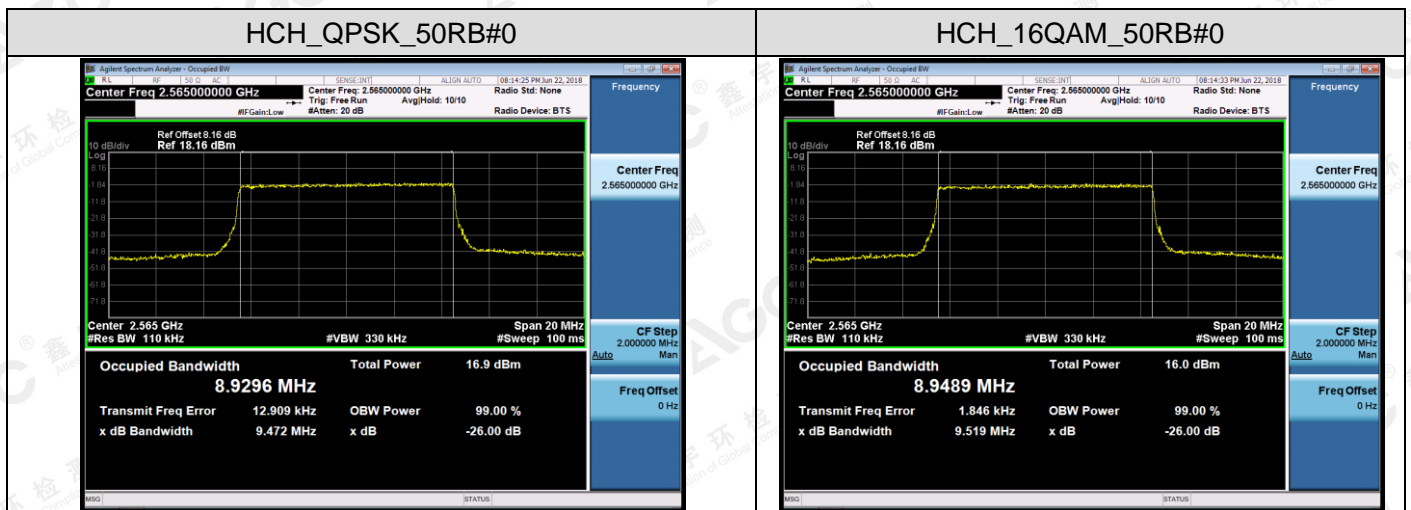

Channel Bandwidth: 10 MHz

The results shown in this test report refer only to the sample(s) tested unless otherwise stated and the sample(s) are retained for 30 days only. The document is issued by AGC, this document cannot be reproduced except in full with our prior written permission. The more details and the authenticity of the report will be confirmed at <http://www.agc-cert.com>.