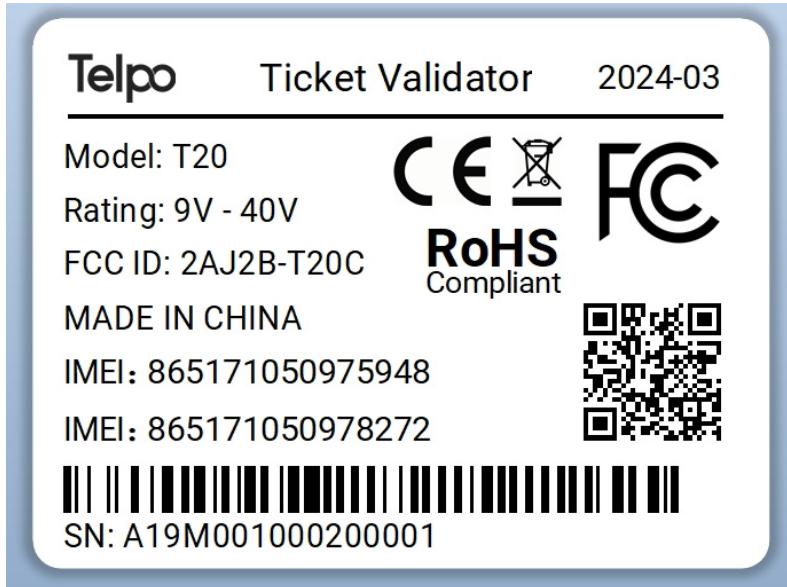

## EXHIBIT A - FCC ID LABEL AND LOCATION

### FCC ID Label

### FCC ID Label Location Information

The label shown shall be permanently affixed at a conspicuous location on the device and be readily visible to the user at the time purchase (Labeling requirements per 2.925)