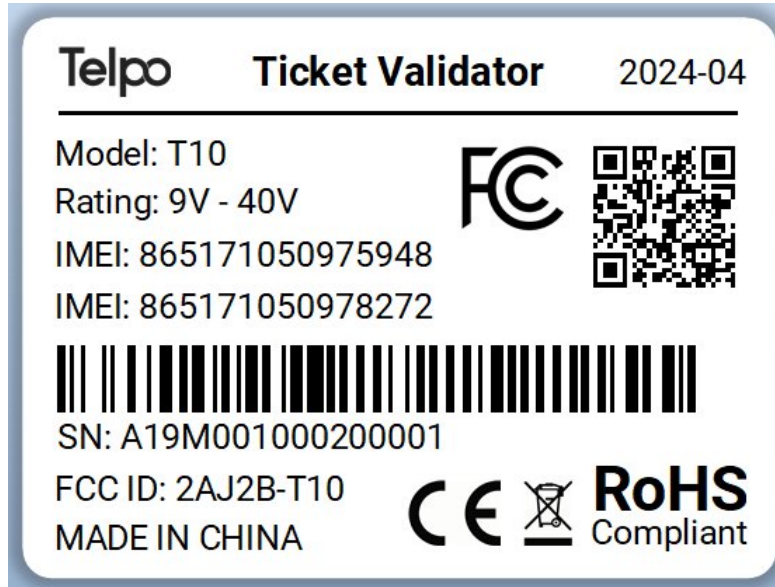

EXHIBIT A - FCC ID LABEL AND LOCATION

FCC ID Label

FCC ID Label Location Information

The label shown shall be permanently affixed at a conspicuous location on the device and be readily visible to the user at the time purchase (Labeling requirements per 2.925)