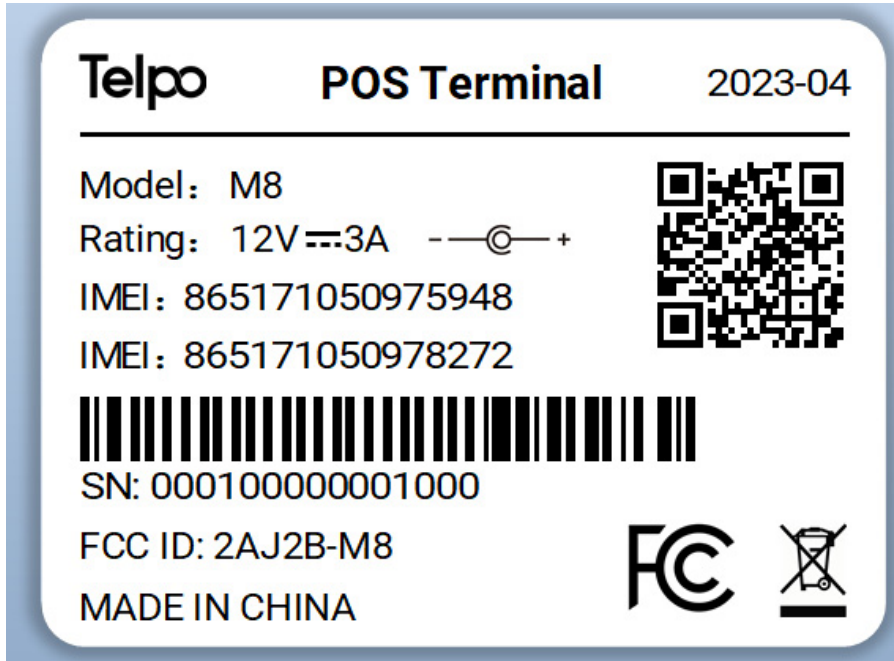

EXHIBIT A - FCC ID LABEL AND LOCATION

FCC ID Label

FCC ID Label Location Information

The label shown shall be permanently affixed at a conspicuous location on the device and be readily visible to the user at the time purchase (Labeling requirements per 2.925)