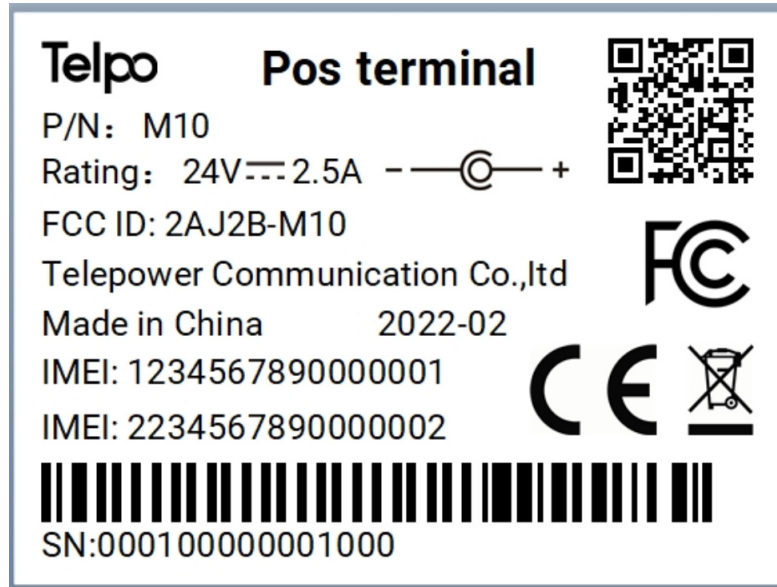

## EXHIBIT A - FCC ID LABEL AND LOCATION

### FCC ID Label

### FCC ID Label Location Information

The label shown shall be permanently affixed at a conspicuous location on the device and be readily visible to the user at the time purchase (Labeling requirements per 2.925)