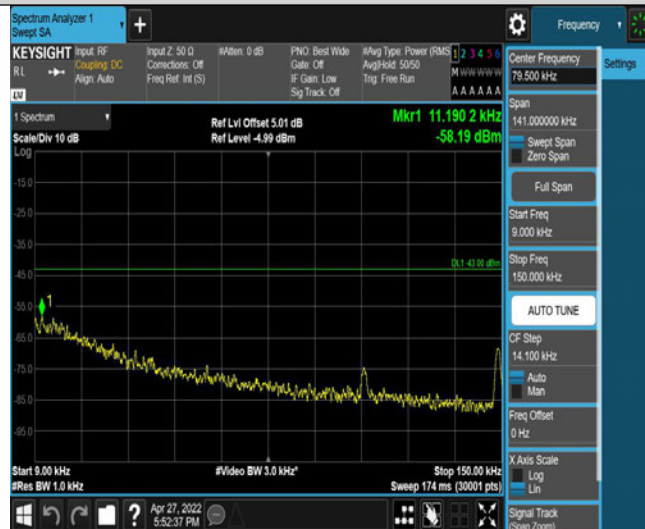

Band5-4233-3-0.15~30MHz

Band5-4233-3-10000~18000MHz

Band5-4233-3-30~1000MHz

Band5-4233-3-1000~3000MHz

Band5-4233-3-0.009~0.15MHz

Band5-4233-4-0.009~0.15MHz

Band5-4233-4-10000~18000MHz

Band5-4233-4-3000~10000MHz