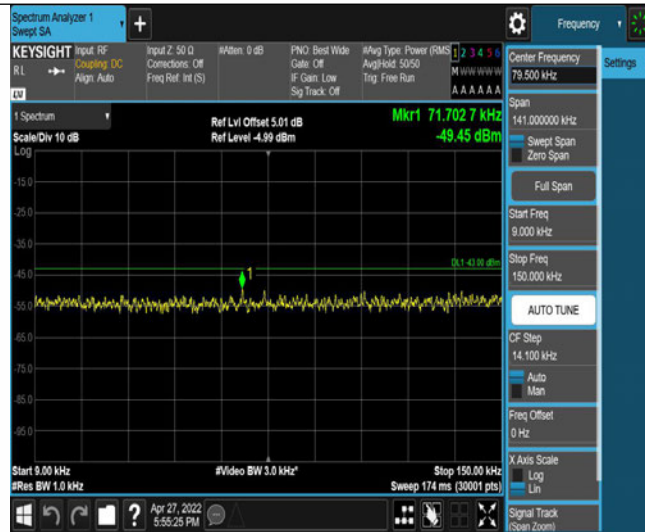

Band5-4132-3-30~1000MHz

Band5-4132-3-0.009~0.15MHz

Band5-4132-3-3000~10000MHz

Band5-4132-3-1000~3000MHz

Band5-4132-4-0.009~0.15MHz

Band5-4132-4-0.15~30MHz

Band5-4132-4-30~1000MHz

Band5-4132-4-1000~3000MHz