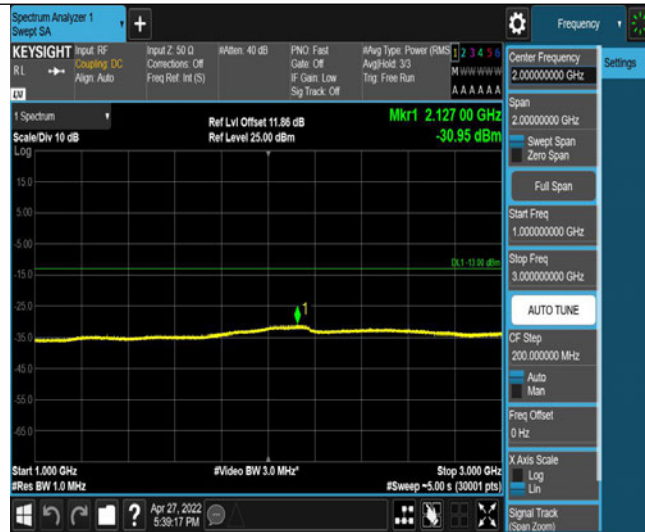

Band5-4183-5-10000~18000MHz

Band5-4183-5-0.15~30MHz

Band5-4183-5-30~1000MHz

Band5-4233-1-0.009~0.15MHz

Band5-4233-1-0.15~30MHz

Band5-4233-1-30~1000MHz

Band5-4233-1-1000~3000MHz

Band5-4233-1-3000~10000MHz

Band5-4233-1-10000~18000MHz

Band5-4233-2-1000~3000MHz

Band5-4233-2-10000~18000MHz

Band5-4233-2-3000~10000MHz

Band5-4233-2-30~1000MHz

Band5-4233-2-0.15~30MHz

Band5-4233-2-0.009~0.15MHz

Band5-4233-3-3000~10000MHz