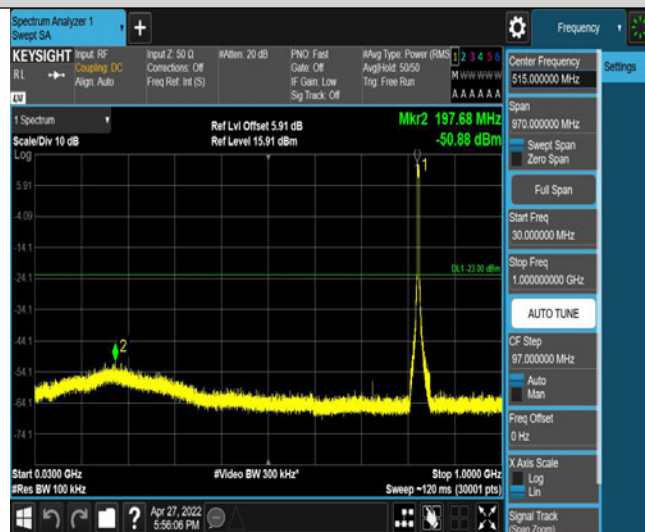

Band5-4132-3-30~1000MHz

Band5-4132-3-0.009~0.15MHz

Band5-4132-3-3000~10000MHz

Band5-4132-3-1000~3000MHz

Band5-4132-4-0.009~0.15MHz

Band5-4132-4-0.15~30MHz

Band5-4132-4-30~1000MHz

Band5-4132-4-1000~3000MHz