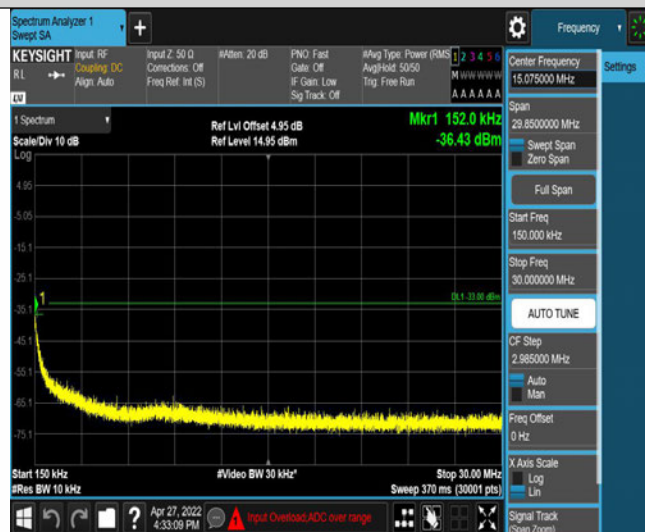

Band5-4233-2-0.009~0.15MHz

Band5-4233-3-30~100MHz

Band5-4233-3-10000~18000MHz

Band5-4233-3-1000~3000MHz

Band5-4233-4-10000~18000MHz

Band5-4233-4-0.009~0.15MHz

Band5-4233-4-0.15~30MHz

Band5-4233-4-30~1000MHz