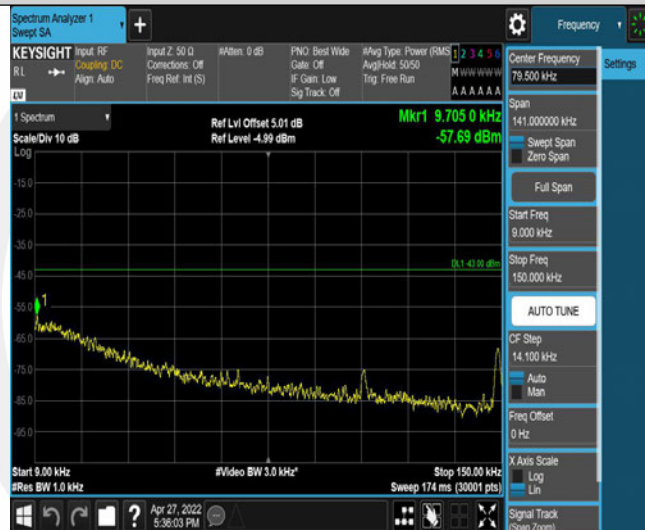

Band5-4183-1-0.15~30MHz

Band5-4183-1-0.009~0.15MHz