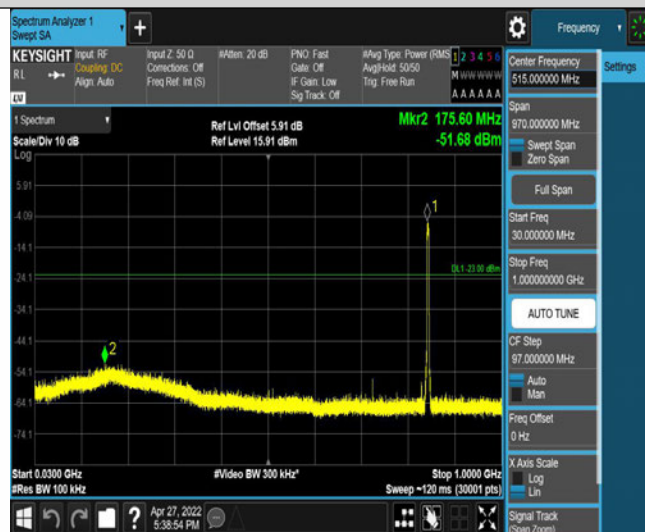

Band5-4183-5-10000~18000MHz

Band5-4183-5-0.15~30MHz

Band5-4183-5-30~1000MHz

Band5-4233-1-0.009~0.15MHz

Band5-4233-1-0.15~30MHz

Band5-4233-1-30~1000MHz

Band5-4233-1-1000~3000MHz

Band5-4233-1-3000~10000MHz

Band5-4233-1-10000~18000MHz

Band5-4233-2-1000~3000MHz

Band5-4233-2-10000~18000MHz

Band5-4233-2-3000~10000MHz

Band5-4233-2-30~1000MHz

Band5-4233-2-0.15~30MHz

Band5-4233-2-0.009~0.15MHz

Band5-4233-3-3000~10000MHz