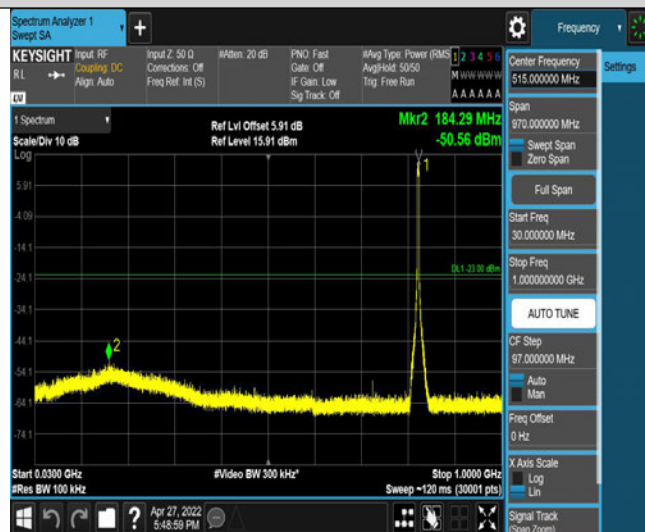

Band5-4132-2-1000~3000MHz

Band5-4132-2-3000~10000MHz

Band5-4132-2-30~1000MHz

Band5-4132-2-0.15~30MHz

Band5-4132-2-0.009~0.15MHz

Band5-4132-2-10000~18000MHz

Band5-4132-3-10000~18000MHz

Band5-4132-3-0.15~30MHz