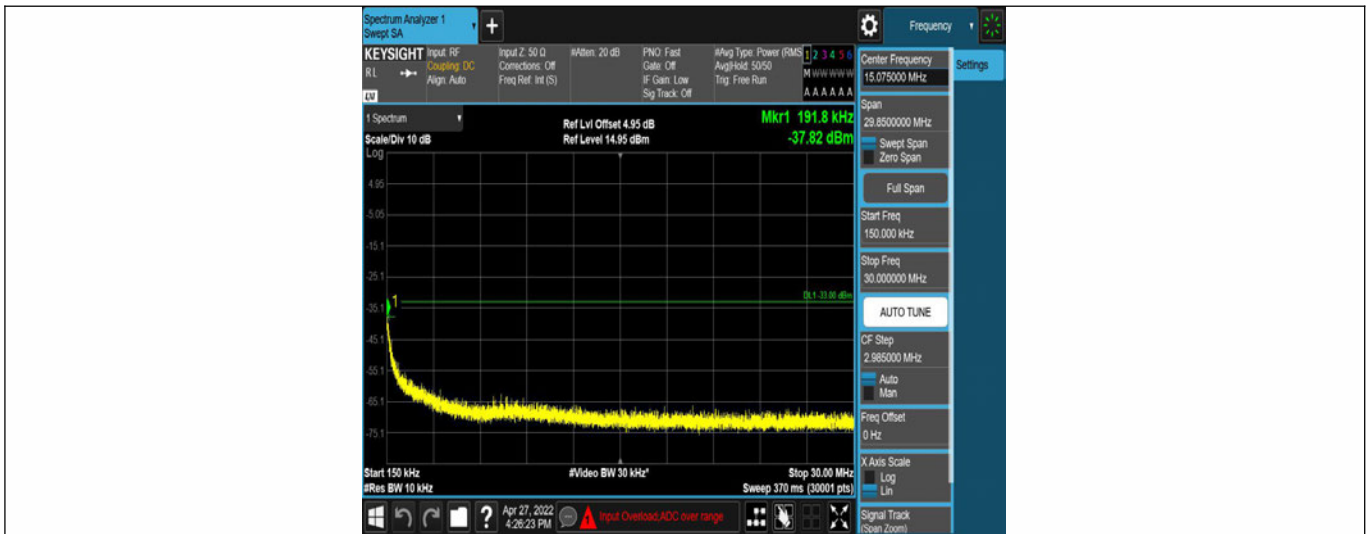

Band5-4233-2-0.009~0.15MHz

Band5-4233-3-30~100MHz

Band5-4233-3-10000~18000MHz

Band5-4233-3-1000~3000MHz

Band5-4233-4-10000~18000MHz

Band5-4233-4-0.009~0.15MHz

Band5-4233-4-0.15~30MHz

Band5-4233-4-30~1000MHz