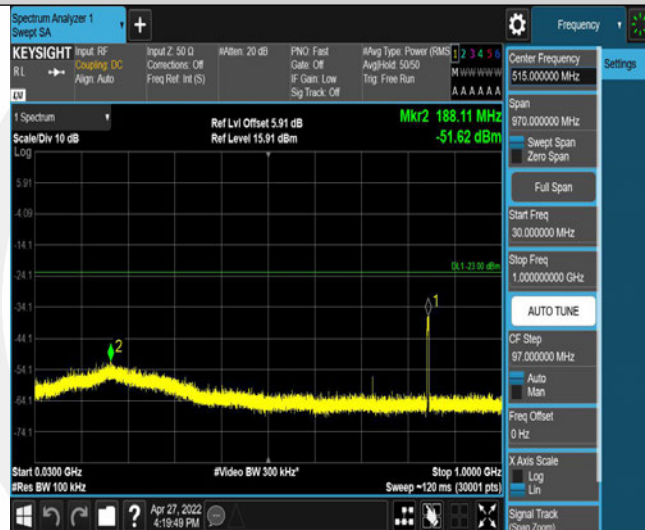

Band5-4233-1-0.15~30MHz

Band5-4233-1-1000~3000MHz

Band5-4233-1-30~1000MHz

Band5-4233-2-0.15~30MHz

Band5-4233-2-30~1000MHz

Band5-4233-2-1000~3000MHz

Band5-4233-2-10000~18000MHz

Band5-4233-2-3000~10000MHz

Band5-4233-2-0.009~0.15MHz

Band5-4233-3-30~100MHz

Band5-4233-3-10000~18000MHz

Band5-4233-3-1000~3000MHz

Band5-4233-4-10000~18000MHz

Band5-4233-4-0.009~0.15MHz

Band5-4233-4-0.15~30MHz

Band5-4233-4-30~1000MHz