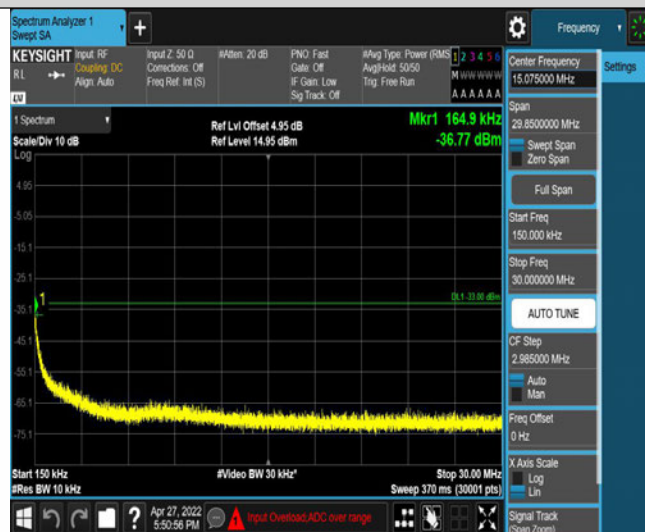

Band5-4183-3-10000~18000MHz

Band5-4183-3-0.15~30MHz