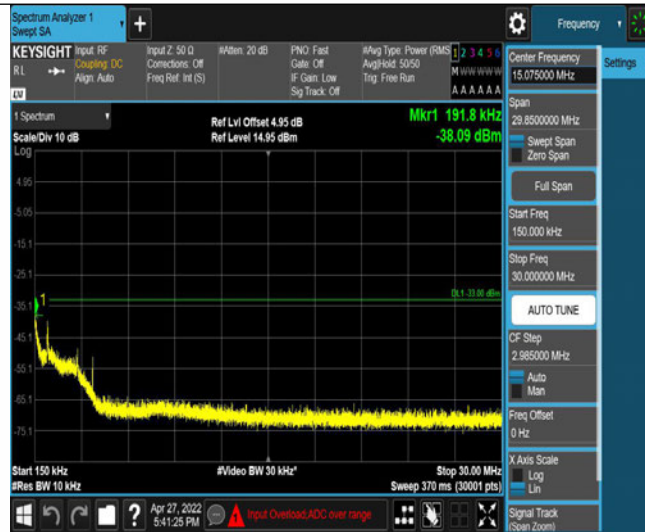

Band5-4132-2-30~1000MHz

Band5-4132-2-0.15~30MHz