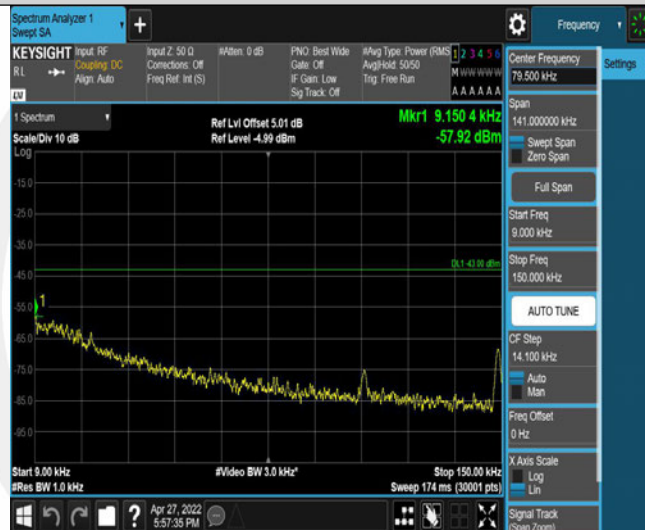

Band5-4183-3-10000~18000MHz

Band5-4183-3-0.15~30MHz

Band5-4183-4-0.15~30MHz

Band5-4183-4-10000~18000MHz

Band5-4183-4-3000~10000MHz

Band5-4183-4-30~1000MHz

Band5-4183-4-0.009~0.15MHz

Band5-4183-4-1000~3000MHz