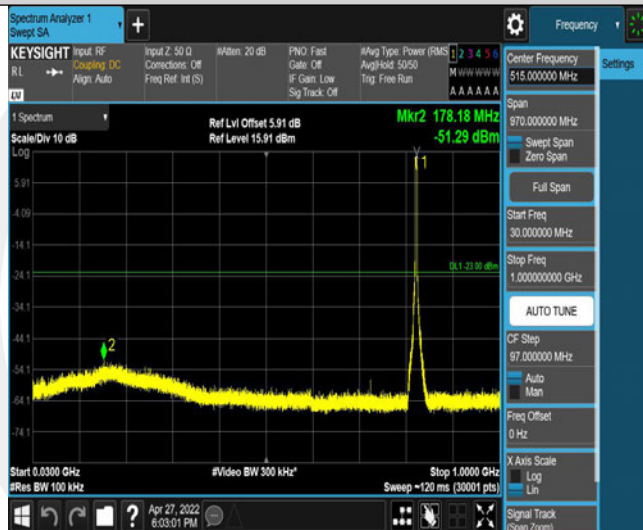

Band5-4132-4-3000~10000MHz

Band5-4132-4-10000~18000MHz

Band5-4132-5-1000~3000MHz

Band5-4132-5-1000~18000MHz

Band5-4132-5-3000~10000MHz

Band5-4132-5-0.009~0.15MHz

Band5-4132-5-30~1000MHz

Band5-4132-5-0.15~30MHz