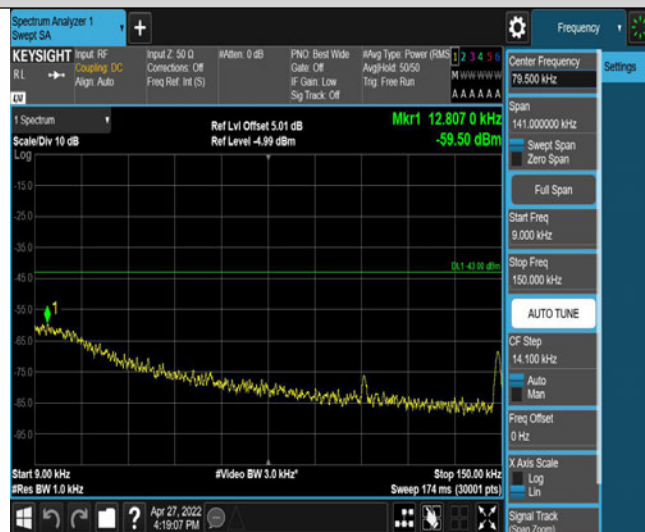

Band5-4233-1-0.15~30MHz

Band5-4233-1-1000~3000MHz

Band5-4233-1-30~1000MHz

Band5-4233-2-0.15~30MHz

Band5-4233-2-30~1000MHz

Band5-4233-2-1000~3000MHz

Band5-4233-2-10000~18000MHz

Band5-4233-2-3000~10000MHz

Band5-4233-2-0.009~0.15MHz

Band5-4233-3-30~100MHz

Band5-4233-3-10000~18000MHz

Band5-4233-3-1000~3000MHz

Band5-4233-4-10000~18000MHz

Band5-4233-4-0.009~0.15MHz

Band5-4233-4-0.15~30MHz

Band5-4233-4-30~1000MHz