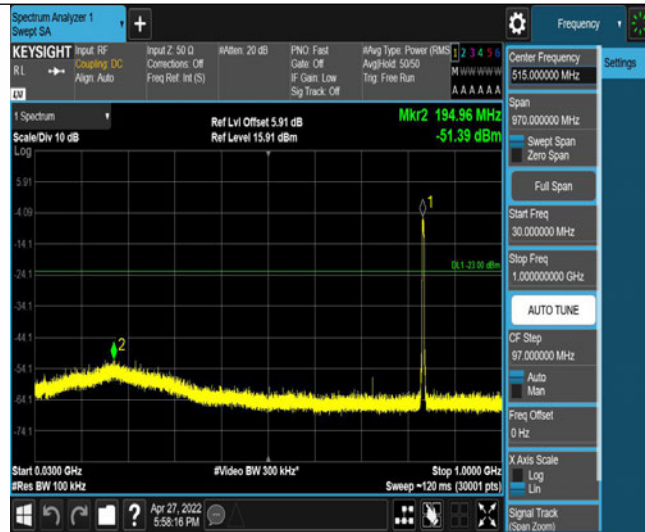

Band5-4183-3-10000~18000MHz

Band5-4183-3-0.15~30MHz

Band5-4183-4-0.15~30MHz

Band5-4183-4-10000~18000MHz

Band5-4183-4-3000~10000MHz

Band5-4183-4-30~1000MHz

Band5-4183-4-0.009~0.15MHz

Band5-4183-4-1000~3000MHz