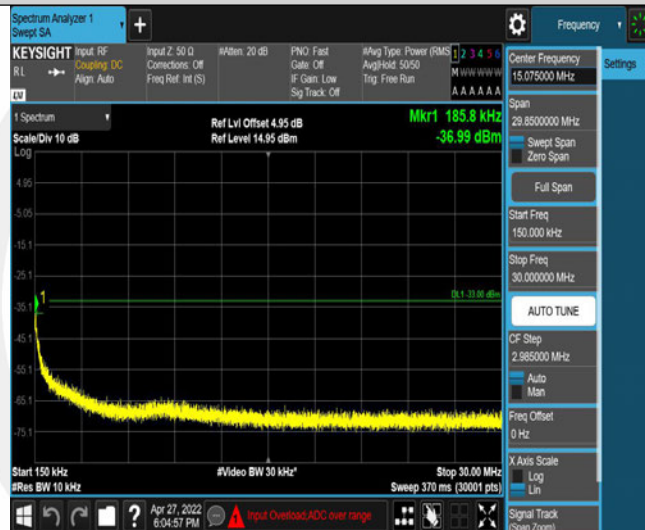

Band5-4183-5-10000~18000MHz

Band5-4183-5-0.15~30MHz