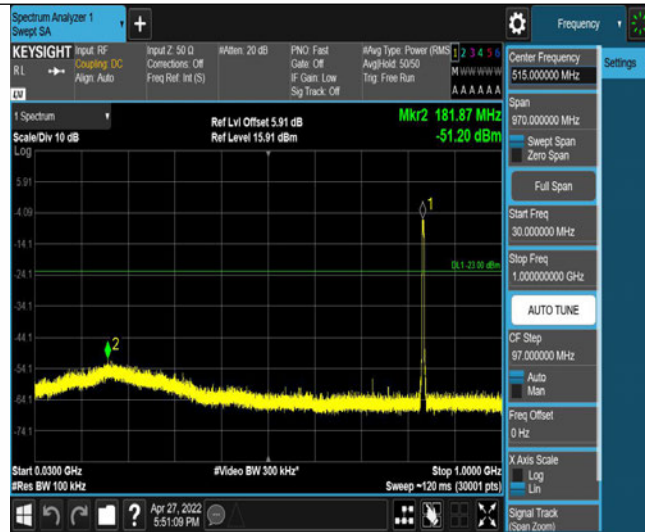

Band5-4183-2-30~1000MHz

Band5-4183-2-0.15~30MHz

Band5-4183-2-0.009~0.15MHz

Band5-4183-2-10000~18000MHz

Band5-4183-3-30~1000MHz

Band5-4183-3-0.009~150kHz

Band5-4183-3-1000~3000MHz

Band5-4183-3-3000~10000MHz