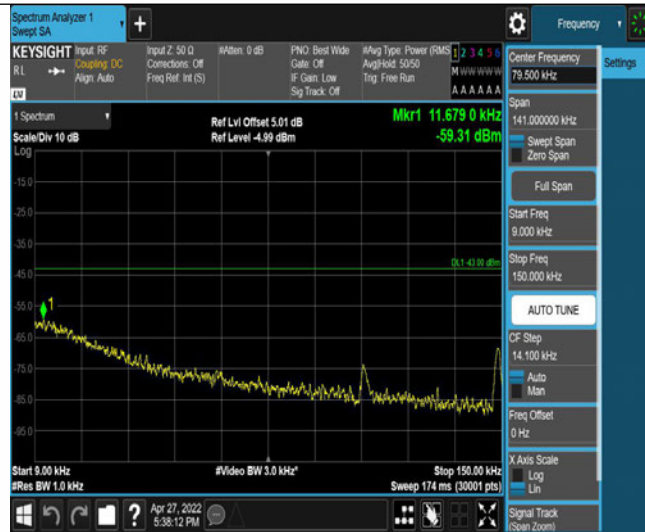

Band5-4183-5-10000~18000MHz

Band5-4183-5-0.15~30MHz

Band5-4183-5-30~1000MHz

Band5-4233-1-0.009~0.15MHz

Band5-4233-1-0.15~30MHz

Band5-4233-1-30~1000MHz

Band5-4233-1-1000~3000MHz

Band5-4233-1-3000~10000MHz

Band5-4233-1-10000~18000MHz

Band5-4233-2-1000~3000MHz

Band5-4233-2-10000~18000MHz

Band5-4233-2-3000~10000MHz

Band5-4233-2-30~1000MHz

Band5-4233-2-0.15~30MHz

Band5-4233-2-0.009~0.15MHz

Band5-4233-3-3000~10000MHz