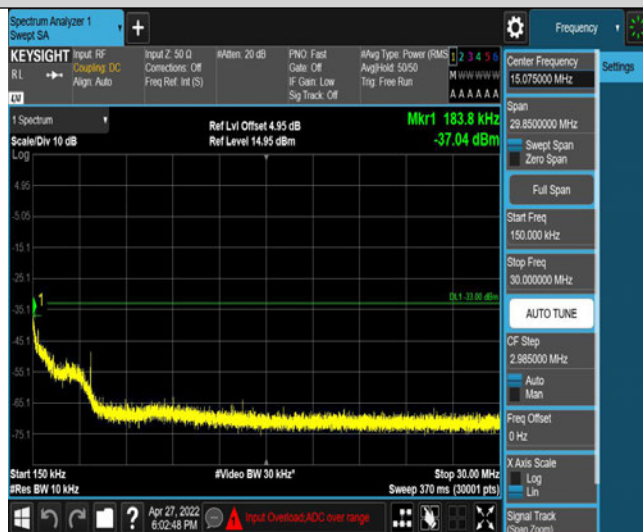

Band5-4132-4-3000~10000MHz

Band5-4132-4-10000~18000MHz

Band5-4132-5-1000~3000MHz

Band5-4132-5-1000~18000MHz

Band5-4132-5-3000~10000MHz

Band5-4132-5-0.009~0.15MHz

Band5-4132-5-30~1000MHz

Band5-4132-5-0.15~30MHz