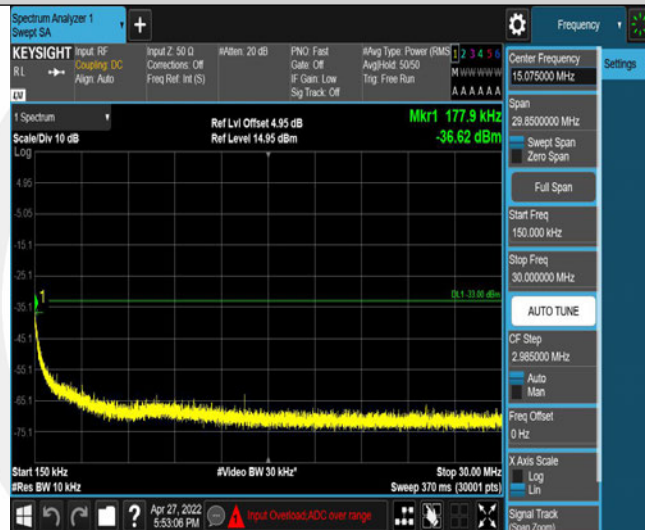

Band5-4233-1-10000~18000MHz

Band5-4233-2-1000~3000MHz

Band5-4233-2-10000~18000MHz

Band5-4233-2-3000~10000MHz

Band5-4233-2-30~1000MHz

Band5-4233-2-0.15~30MHz

Band5-4233-2-0.009~0.15MHz

Band5-4233-3-3000~10000MHz