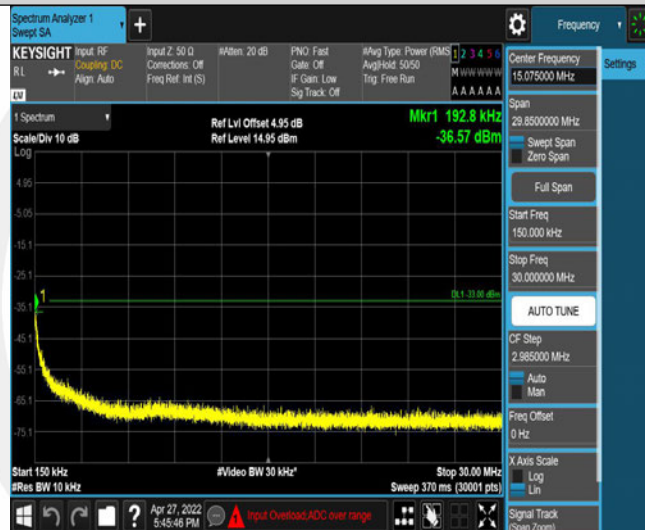

Band5-4233-1-10000~18000MHz

Band5-4233-2-1000~3000MHz

Band5-4233-2-10000~18000MHz

Band5-4233-2-3000~10000MHz

Band5-4233-2-30~1000MHz

Band5-4233-2-0.15~30MHz

Band5-4233-2-0.009~0.15MHz

Band5-4233-3-3000~10000MHz