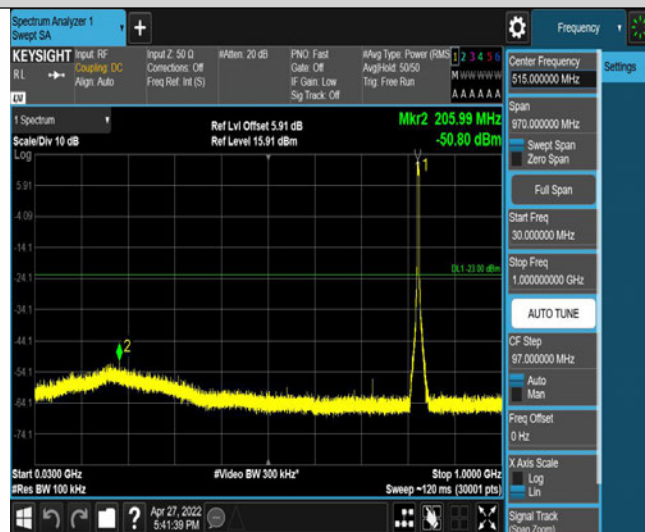

Band5-4132-2-3000~10000MHz

Band5-4132-2-30~1000MHz