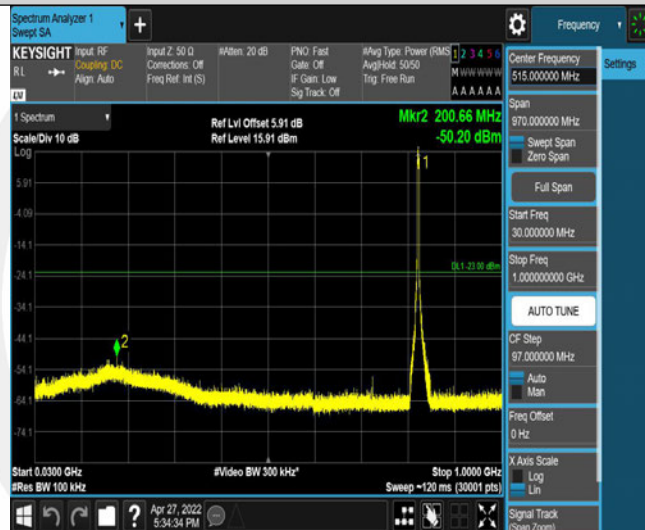

Band5-4132-1-0.15~30MHz

Band5-4132-1-30~1000MHz