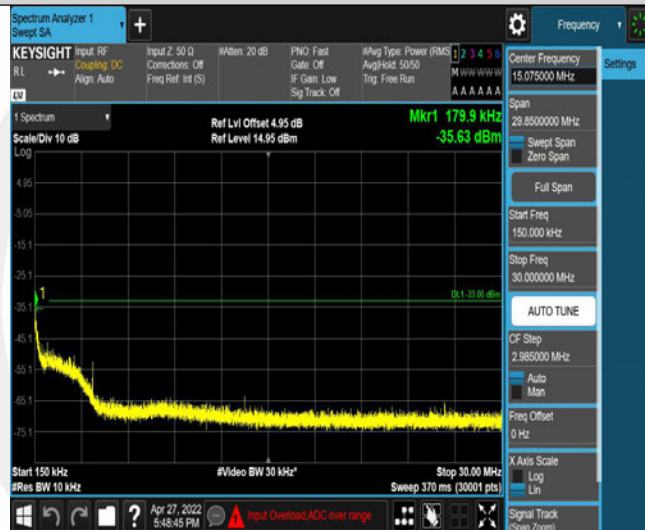

Band5-4132-2-1000~3000MHz

Band5-4132-2-3000~10000MHz

Band5-4132-2-30~1000MHz

Band5-4132-2-0.15~30MHz

Band5-4132-2-0.009~0.15MHz

Band5-4132-2-10000~18000MHz

Band5-4132-3-10000~18000MHz

Band5-4132-3-0.15~30MHz