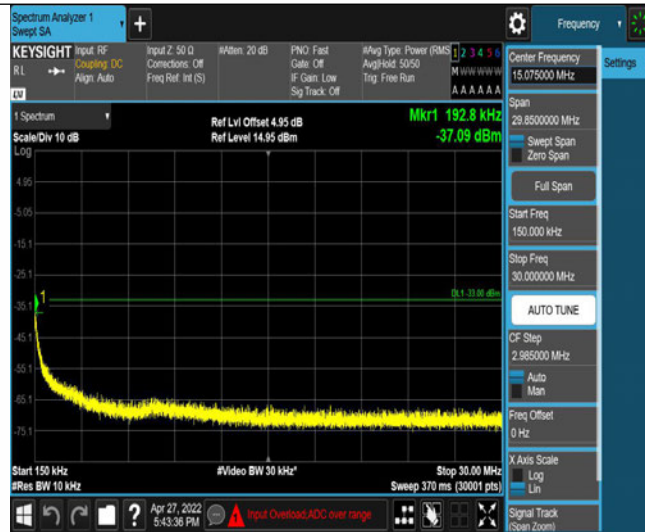

Band5-4183-2-30~1000MHz

Band5-4183-2-0.15~30MHz