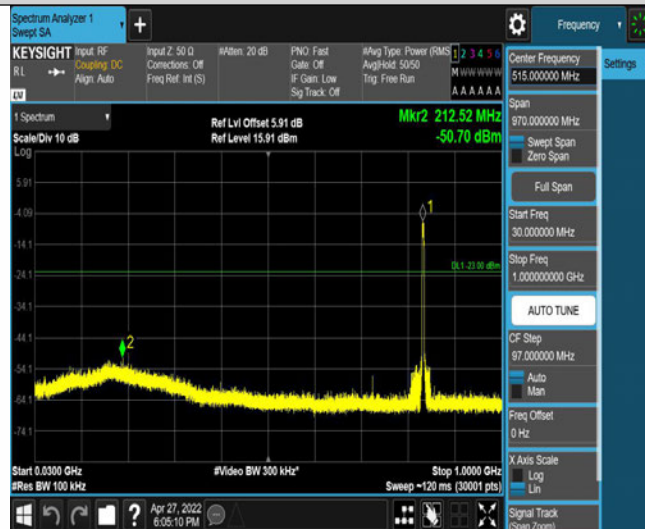

Band5-4183-3-10000~18000MHz

Band5-4183-3-0.15~30MHz

Band5-4183-4-0.15~30MHz

Band5-4183-4-10000~18000MHz

Band5-4183-4-3000~10000MHz

Band5-4183-4-30~1000MHz

Band5-4183-4-0.009~0.15MHz

Band5-4183-4-1000~3000MHz

Band5-4183-5-10000~18000MHz

Band5-4183-5-0.15~30MHz

Band5-4183-5-30~1000MHz

Band5-4233-1-0.009~0.15MHz

Band5-4233-1-0.15~30MHz

Band5-4233-1-30~1000MHz

Band5-4233-1-1000~3000MHz

Band5-4233-1-3000~10000MHz