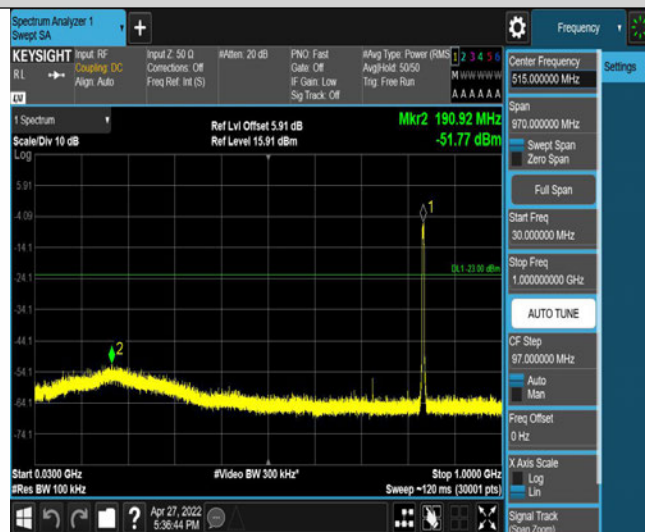

Band5-4183-1-0.009~0.15MHz

Band5-4183-1-30~1000MHz