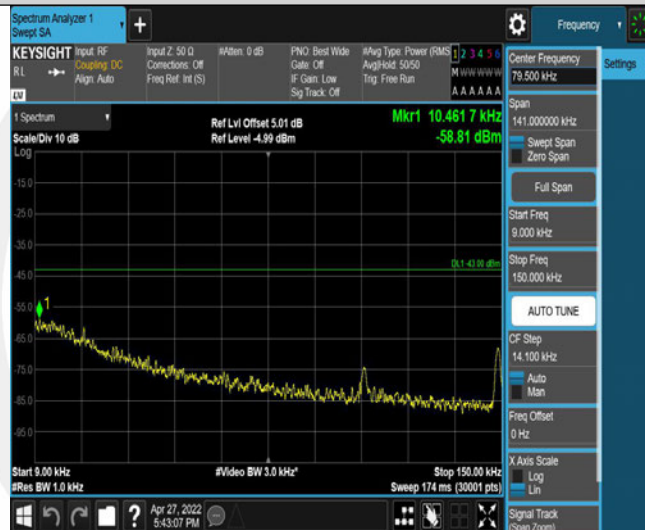

Band5-4183-2-0.15~30MHz

Band5-4183-2-0.009~0.15MHz