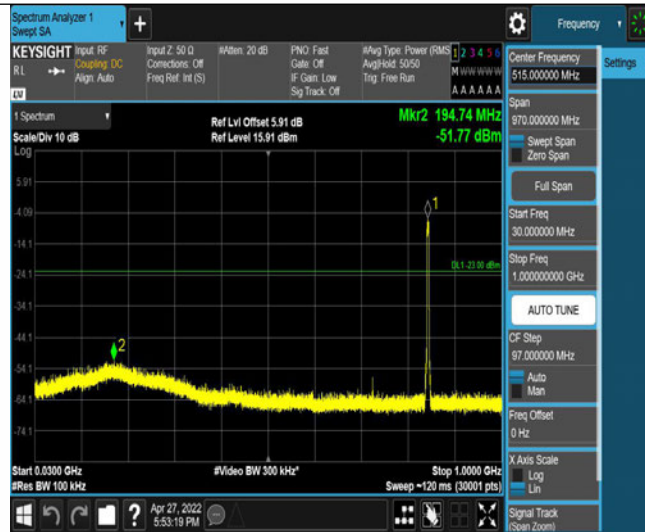

Band5-4233-3-10000~18000MHz

Band5-4233-3-30~1000MHz