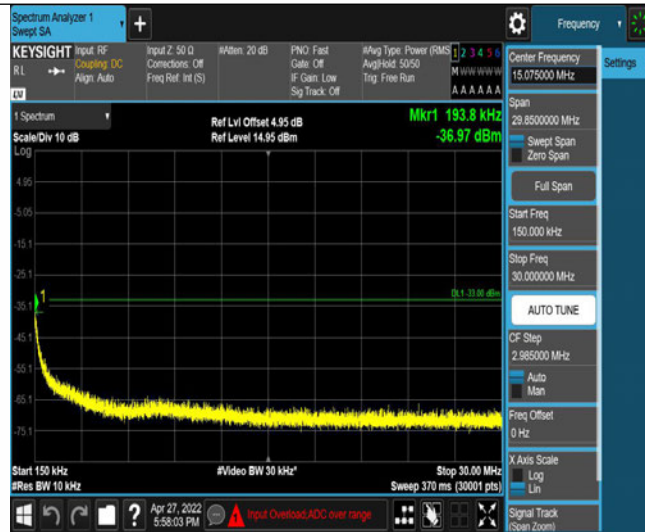

Band5-4183-3-0.15~30MHz

Band5-4183-4-0.15~30MHz