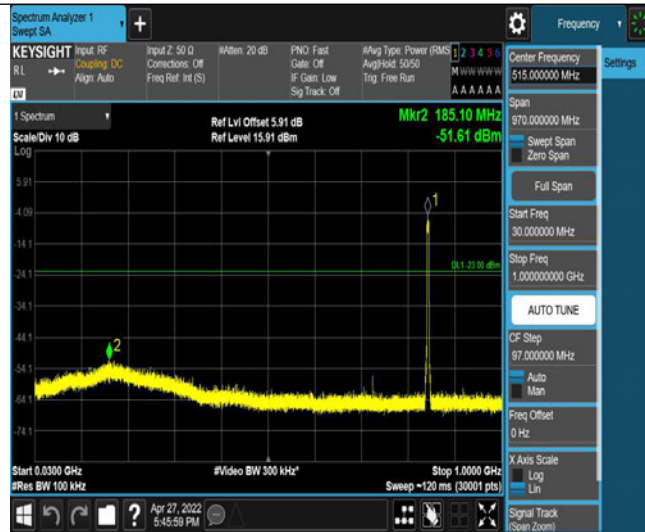

Band5-4233-1-10000~18000MHz

Band5-4233-2-1000~3000MHz

Band5-4233-2-10000~18000MHz

Band5-4233-2-3000~10000MHz

Band5-4233-2-30~1000MHz

Band5-4233-2-0.15~30MHz

Band5-4233-2-0.009~0.15MHz

Band5-4233-3-3000~10000MHz