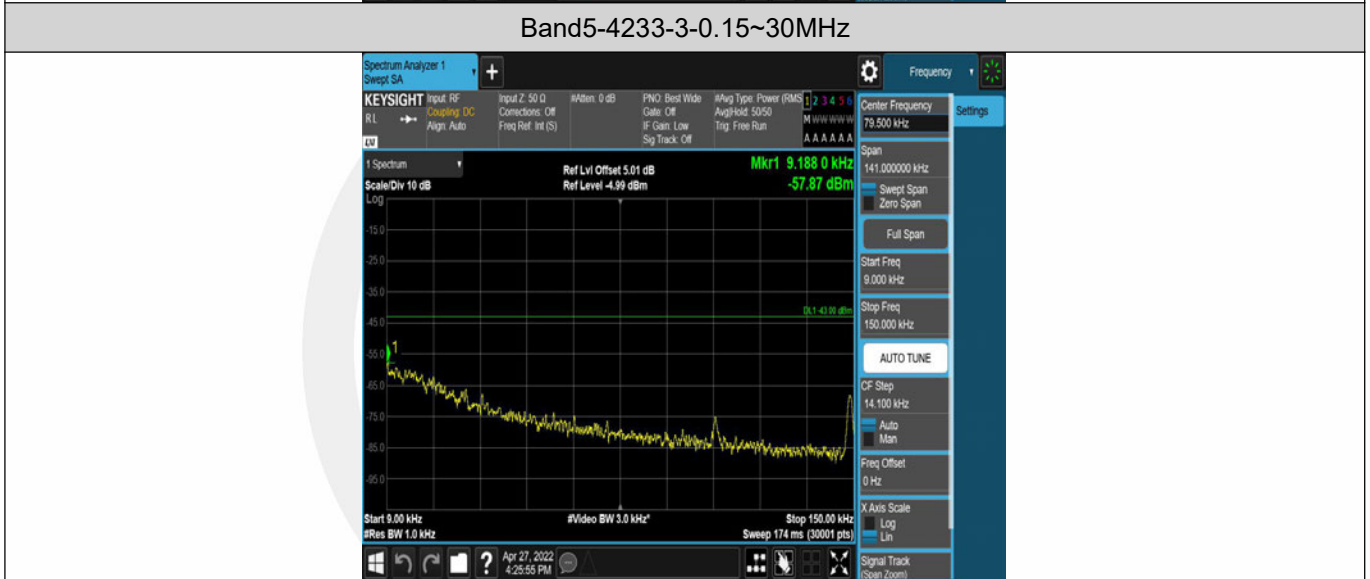

Band5-4233-2-0.009~0.15MHz

Band5-4233-3-30~100MHz

Band5-4233-3-10000~18000MHz

Band5-4233-3-1000~3000MHz

Band5-4233-4-10000~18000MHz

Band5-4233-4-0.009~0.15MHz

Band5-4233-4-0.15~30MHz

Band5-4233-4-30~1000MHz