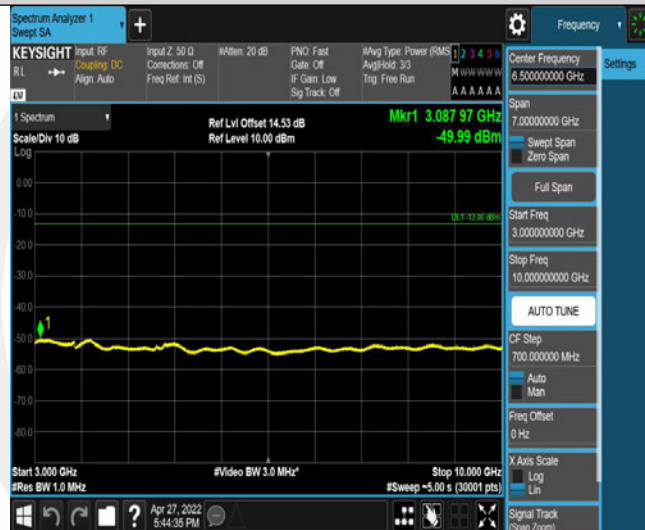

Band5-4183-1-0.15~30MHz

Band5-4183-1-0.009~0.15MHz

Band5-4183-1-30~1000MHz

Band5-4183-1-1000~3000MHz

Band5-4183-1-3000~10000MHz

Band5-4183-1-10000~18000MHz

Band5-4183-2-1000~3000MHz

Band5-4183-2-3000~10000MHz

Band5-4183-2-30~1000MHz

Band5-4183-2-0.15~30MHz

Band5-4183-2-0.009~0.15MHz

Band5-4183-2-10000~18000MHz

Band5-4183-3-30~1000MHz

Band5-4183-3-0.009~150kHz

Band5-4183-3-1000~3000MHz

Band5-4183-3-3000~10000MHz