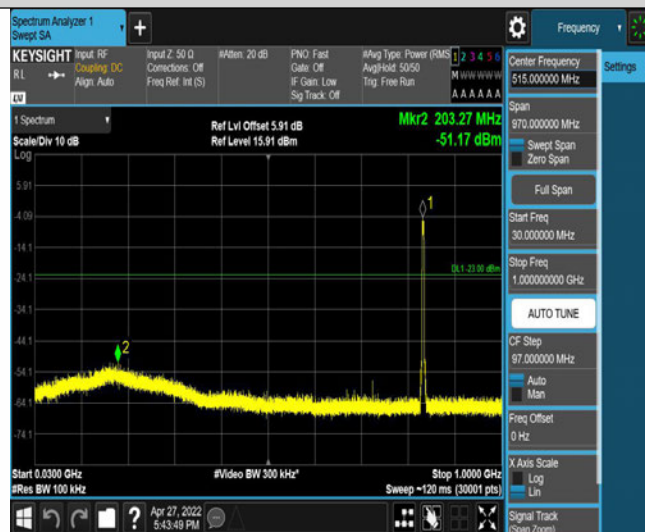

Band5-4183-1-0.15~30MHz

Band5-4183-1-0.009~0.15MHz

Band5-4183-1-30~1000MHz

Band5-4183-1-1000~3000MHz

Band5-4183-1-3000~10000MHz

Band5-4183-1-10000~18000MHz

Band5-4183-2-1000~3000MHz

Band5-4183-2-3000~10000MHz