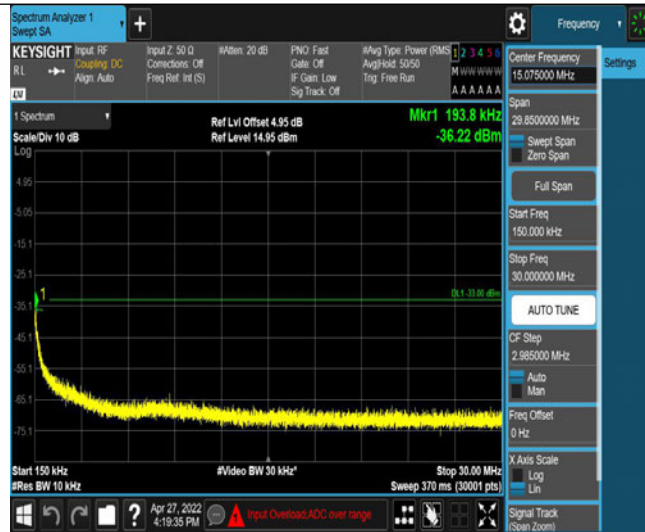

Band5-4233-1-0.15~30MHz

Band5-4233-1-1000~3000MHz

Band5-4233-1-30~1000MHz

Band5-4233-2-0.15~30MHz

Band5-4233-2-30~1000MHz

Band5-4233-2-1000~3000MHz

Band5-4233-2-10000~18000MHz

Band5-4233-2-3000~10000MHz

Band5-4233-2-0.009~0.15MHz

Band5-4233-3-30~100MHz

Band5-4233-3-10000~18000MHz

Band5-4233-3-1000~3000MHz

Band5-4233-4-10000~18000MHz

Band5-4233-4-0.009~0.15MHz

Band5-4233-4-0.15~30MHz

Band5-4233-4-30~1000MHz