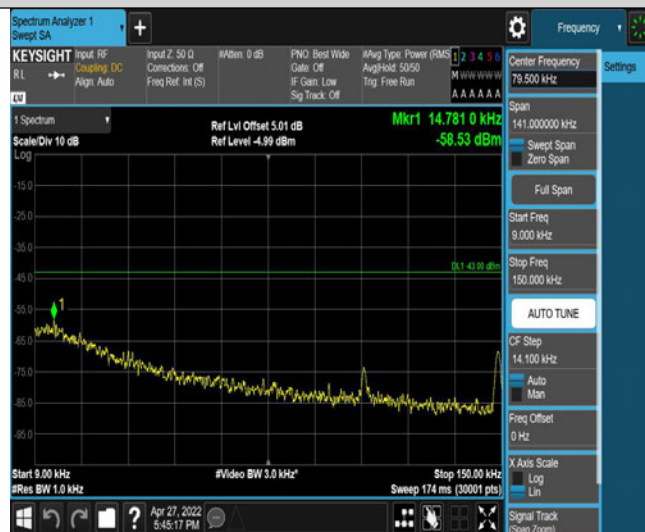

Band5-4233-1-10000~18000MHz

Band5-4233-2-1000~3000MHz

Band5-4233-2-10000~18000MHz

Band5-4233-2-3000~10000MHz

Band5-4233-2-30~1000MHz

Band5-4233-2-0.15~30MHz

Band5-4233-2-0.009~0.15MHz

Band5-4233-3-3000~10000MHz