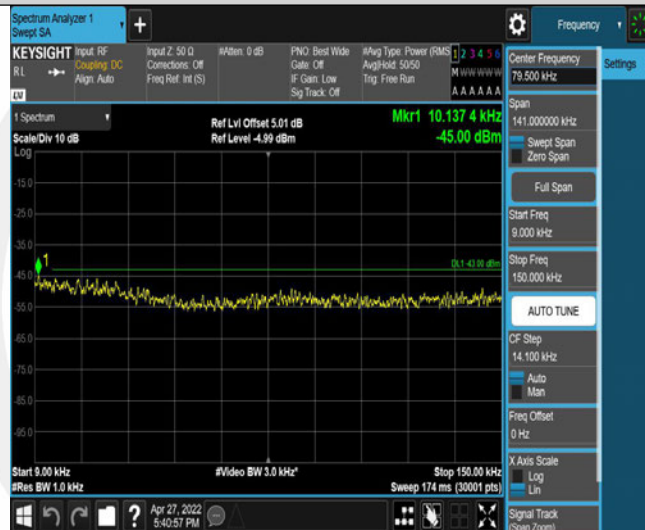

Band5-4132-2-1000~3000MHz

Band5-4132-2-3000~10000MHz

Band5-4132-2-30~1000MHz

Band5-4132-2-0.15~30MHz

Band5-4132-2-0.009~0.15MHz

Band5-4132-2-10000~18000MHz

Band5-4132-3-10000~18000MHz

Band5-4132-3-0.15~30MHz