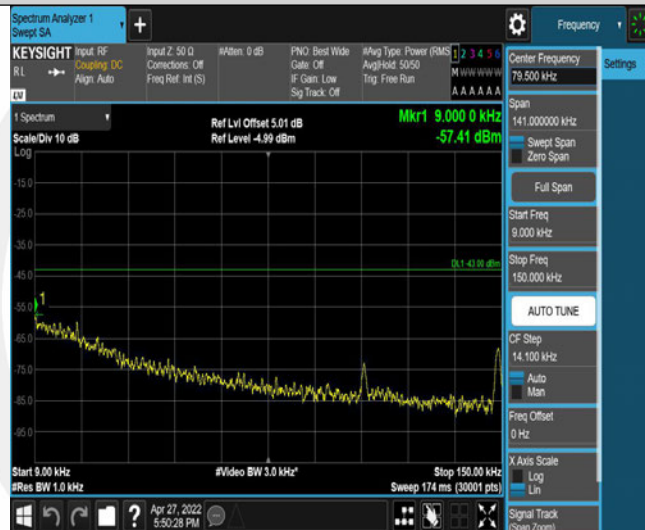

Band5-4183-2-30~1000MHz

Band5-4183-2-0.15~30MHz

Band5-4183-2-0.009~0.15MHz

Band5-4183-2-10000~18000MHz

Band5-4183-3-30~1000MHz

Band5-4183-3-0.009~150kHz

Band5-4183-3-1000~3000MHz

Band5-4183-3-3000~10000MHz