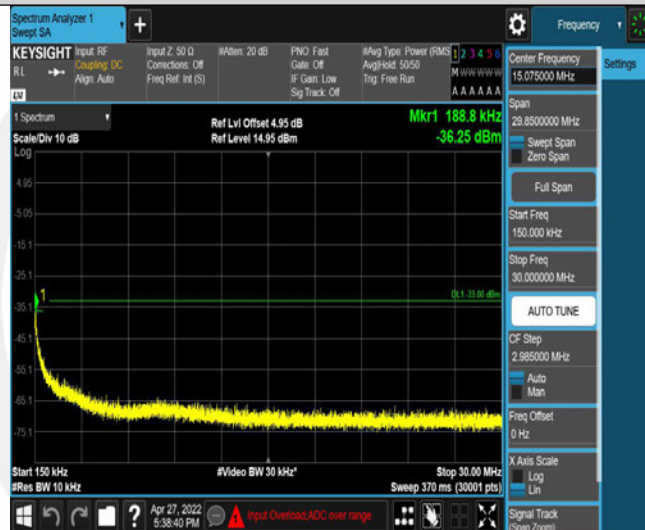

Band5-4183-5-10000~18000MHz

Band5-4183-5-0.15~30MHz

Band5-4183-5-30~1000MHz

Band5-4233-1-0.009~0.15MHz

Band5-4233-1-0.15~30MHz

Band5-4233-1-30~1000MHz

Band5-4233-1-1000~3000MHz

Band5-4233-1-3000~10000MHz

Band5-4233-1-10000~18000MHz

Band5-4233-2-1000~3000MHz

Band5-4233-2-10000~18000MHz

Band5-4233-2-3000~10000MHz

Band5-4233-2-30~1000MHz

Band5-4233-2-0.15~30MHz

Band5-4233-2-0.009~0.15MHz

Band5-4233-3-3000~10000MHz