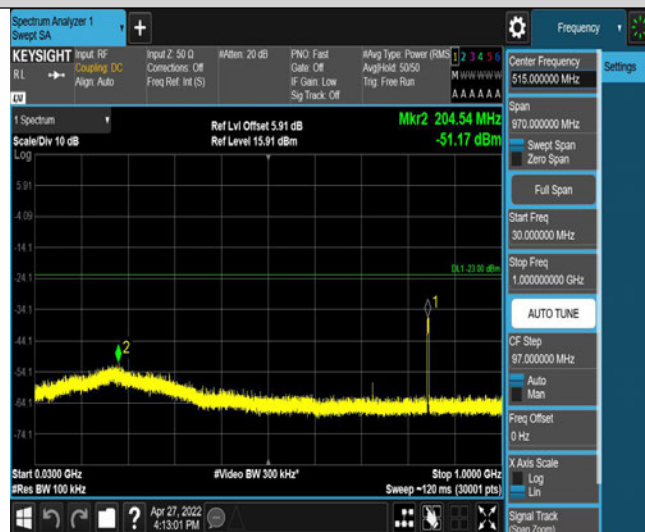

Band5-4233-1-0.15~30MHz

Band5-4233-1-1000~3000MHz

Band5-4233-1-30~1000MHz

Band5-4233-2-0.15~30MHz

Band5-4233-2-30~1000MHz

Band5-4233-2-1000~3000MHz

Band5-4233-2-10000~18000MHz

Band5-4233-2-3000~10000MHz

Band5-4233-2-0.009~0.15MHz

Band5-4233-3-30~100MHz

Band5-4233-3-10000~18000MHz

Band5-4233-3-1000~3000MHz

Band5-4233-4-10000~18000MHz

Band5-4233-4-0.009~0.15MHz

Band5-4233-4-0.15~30MHz

Band5-4233-4-30~1000MHz