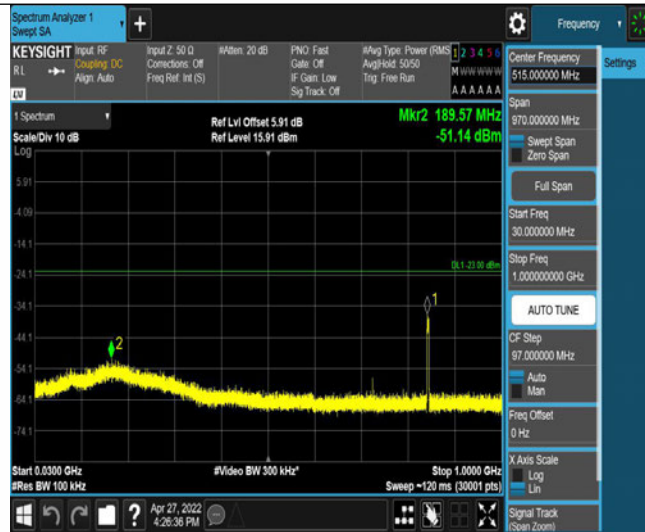

Band5-4233-1-0.15~30MHz

Band5-4233-1-1000~3000MHz

Band5-4233-1-30~1000MHz

Band5-4233-2-0.15~30MHz

Band5-4233-2-30~1000MHz

Band5-4233-2-1000~3000MHz

Band5-4233-2-10000~18000MHz

Band5-4233-2-3000~10000MHz

Band5-4233-2-0.009~0.15MHz

Band5-4233-3-30~100MHz

Band5-4233-3-10000~18000MHz

Band5-4233-3-1000~3000MHz

Band5-4233-4-10000~18000MHz

Band5-4233-4-0.009~0.15MHz

Band5-4233-4-0.15~30MHz

Band5-4233-4-30~1000MHz