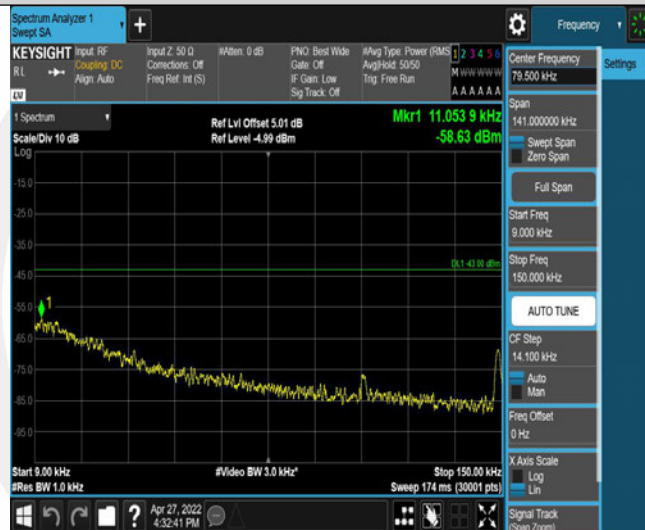

Band5-4233-2-0.009~0.15MHz

Band5-4233-3-30~100MHz

Band5-4233-3-10000~18000MHz

Band5-4233-3-1000~3000MHz

Band5-4233-4-10000~18000MHz

Band5-4233-4-0.009~0.15MHz

Band5-4233-4-0.15~30MHz

Band5-4233-4-30~1000MHz