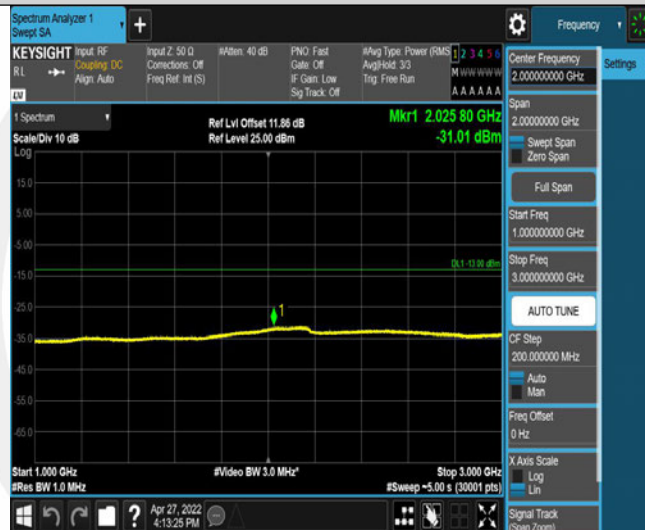

Band5-4233-1-0.15~30MHz

Band5-4233-1-1000~3000MHz

Band5-4233-1-30~1000MHz

Band5-4233-2-0.15~30MHz

Band5-4233-2-30~1000MHz

Band5-4233-2-1000~3000MHz

Band5-4233-2-10000~18000MHz

Band5-4233-2-3000~10000MHz

Band5-4233-2-0.009~0.15MHz

Band5-4233-3-30~100MHz

Band5-4233-3-10000~18000MHz

Band5-4233-3-1000~3000MHz

Band5-4233-4-10000~18000MHz

Band5-4233-4-0.009~0.15MHz

Band5-4233-4-0.15~30MHz

Band5-4233-4-30~1000MHz