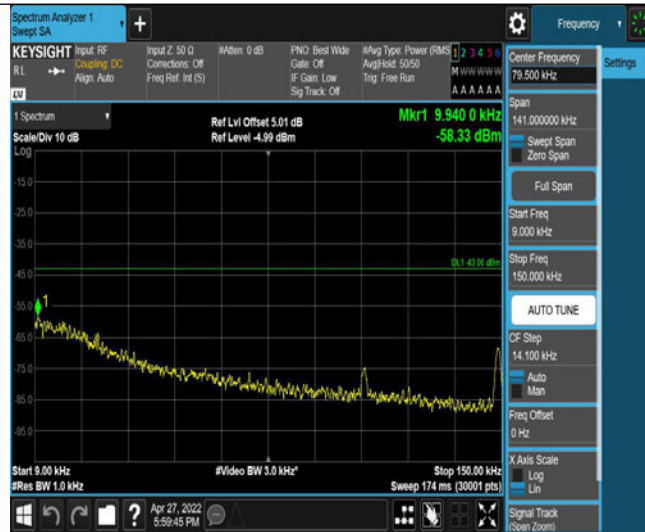

Band5-4233-3-0.15~30MHz

Band5-4233-3-10000~18000MHz

Band5-4233-3-30~1000MHz

Band5-4233-3-1000~3000MHz

Band5-4233-3-0.009~0.15MHz

Band5-4233-4-0.009~0.15MHz

Band5-4233-4-10000~18000MHz

Band5-4233-4-3000~10000MHz