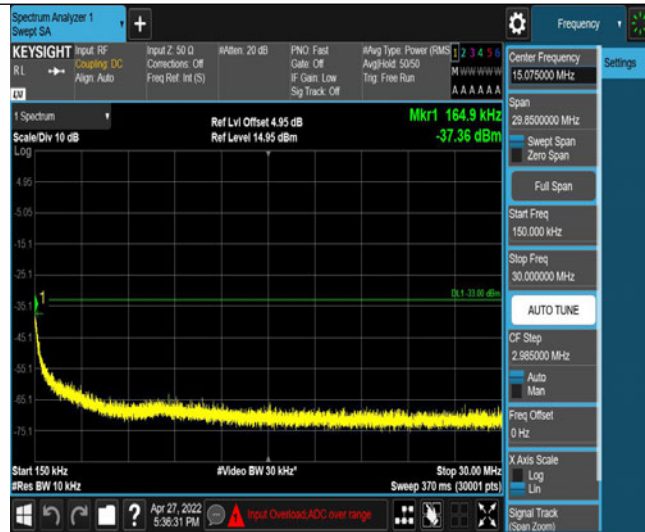

Band5-4132-4-3000~10000MHz

Band5-4132-4-10000~18000MHz

Band5-4132-5-1000~3000MHz

Band5-4132-5-1000~18000MHz

Band5-4132-5-3000~10000MHz

Band5-4132-5-0.009~0.15MHz

Band5-4132-5-30~1000MHz

Band5-4132-5-0.15~30MHz