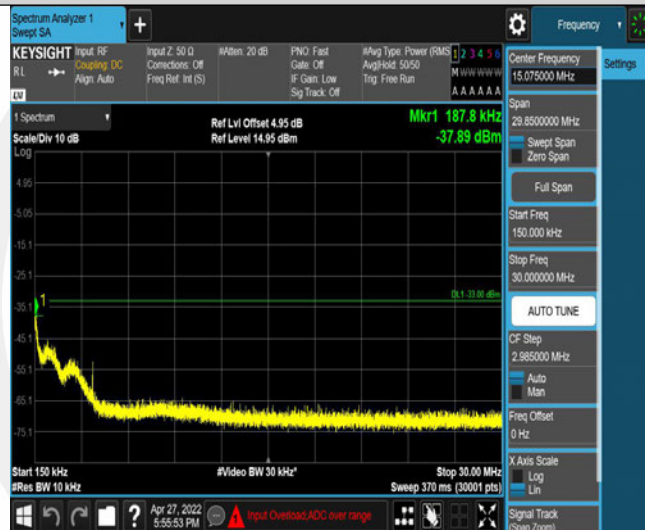

Band5-4132-3-30~1000MHz

Band5-4132-3-0.009~0.15MHz

Band5-4132-3-3000~10000MHz

Band5-4132-3-1000~3000MHz

Band5-4132-4-0.009~0.15MHz

Band5-4132-4-0.15~30MHz

Band5-4132-4-30~1000MHz

Band5-4132-4-1000~3000MHz