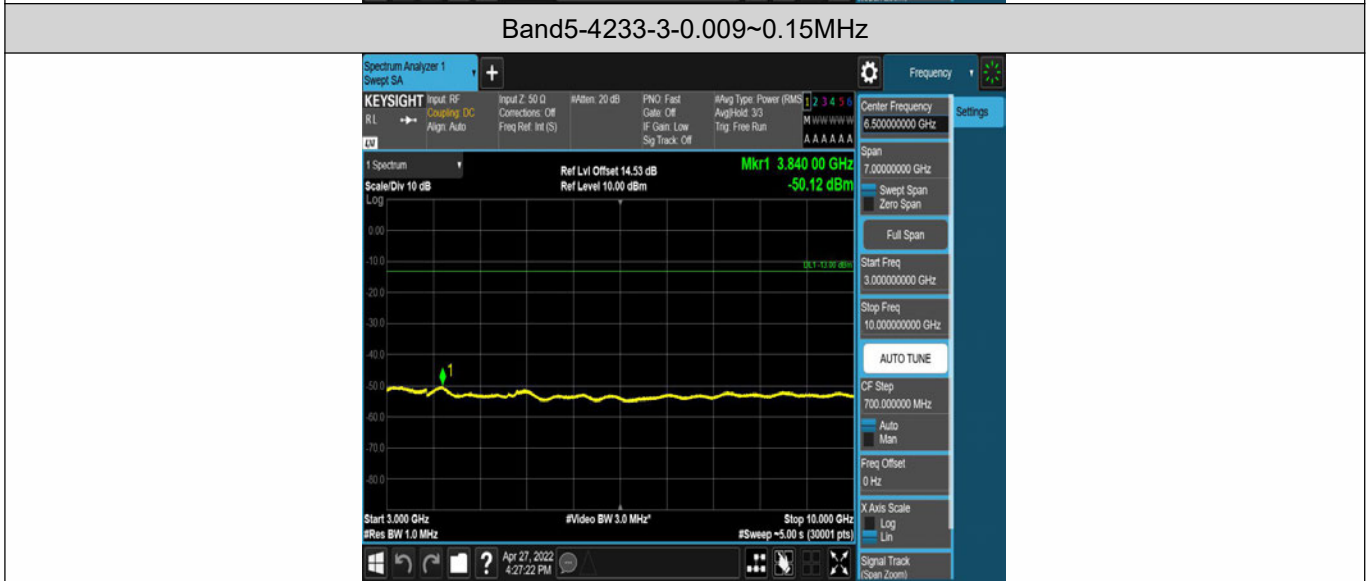

Band5-4233-2-0.009~0.15MHz

Band5-4233-3-30~100MHz

Band5-4233-3-10000~18000MHz

Band5-4233-3-1000~3000MHz

Band5-4233-4-10000~18000MHz

Band5-4233-4-0.009~0.15MHz

Band5-4233-4-0.15~30MHz

Band5-4233-4-30~1000MHz