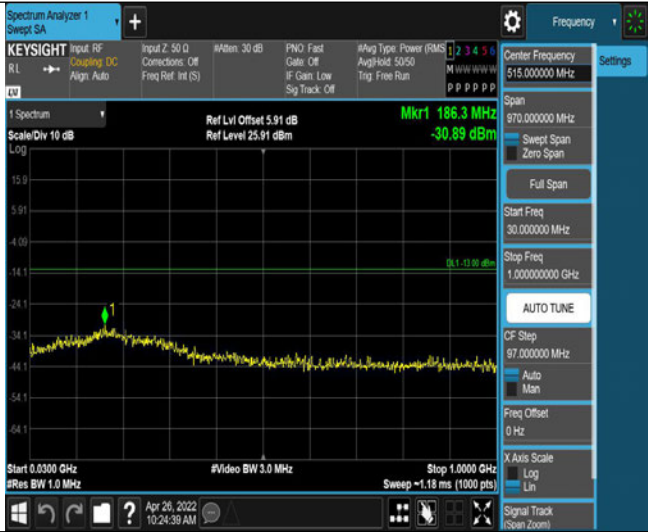

Band4-5MHz-16QAM-20175-1RB#0-Range1:30~1000MHz