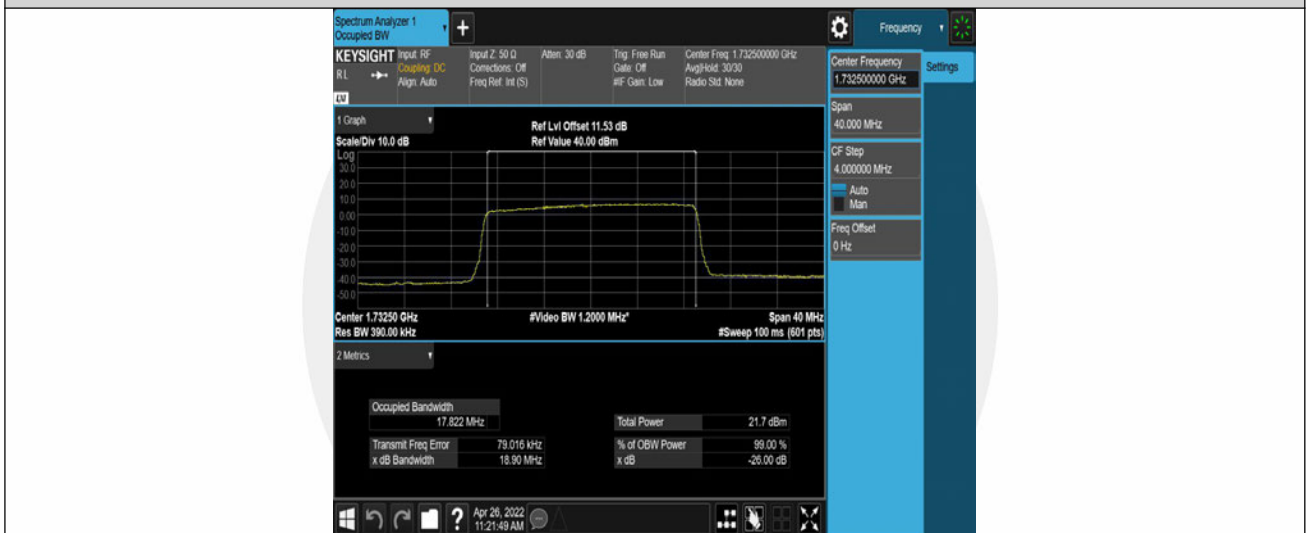

Band4-15MHz-QPSK-20175-75RB#0

Band4-15MHz-QPSK-20325-75RB#0

Band4-15MHz-16QAM-20025-75RB#0

Band4-15MHz-16QAM-20175-75RB#0

Band4-15MHz-16QAM-20325-75RB#0

Band4-20MHz-QPSK-20050-100RB#0

Band4-20MHz-QPSK-20175-100RB#0