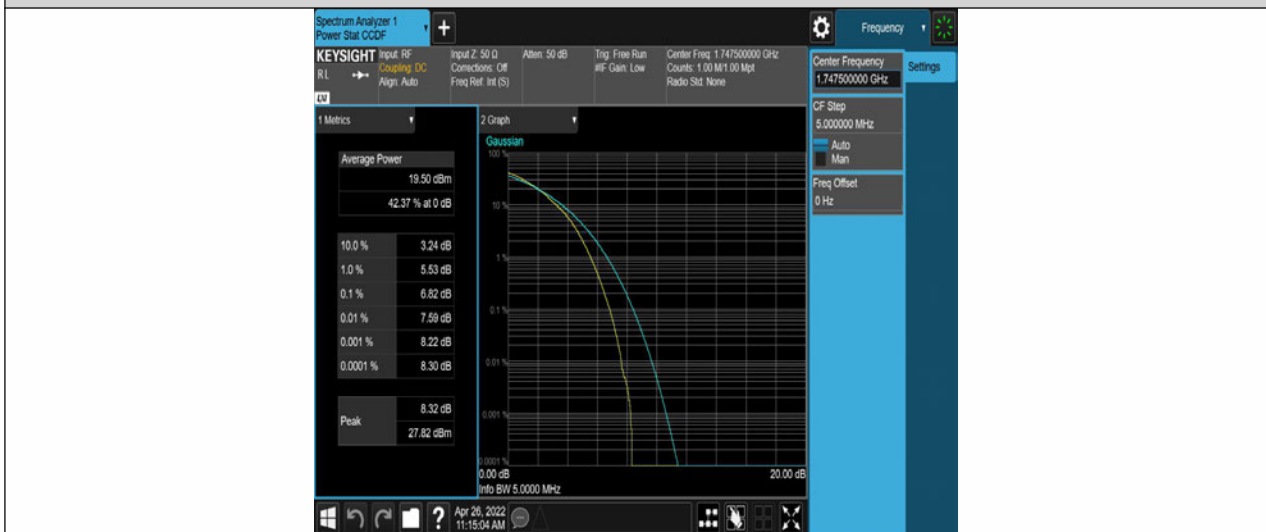

Band4-15MHz-16QAM-20325-75RB#0