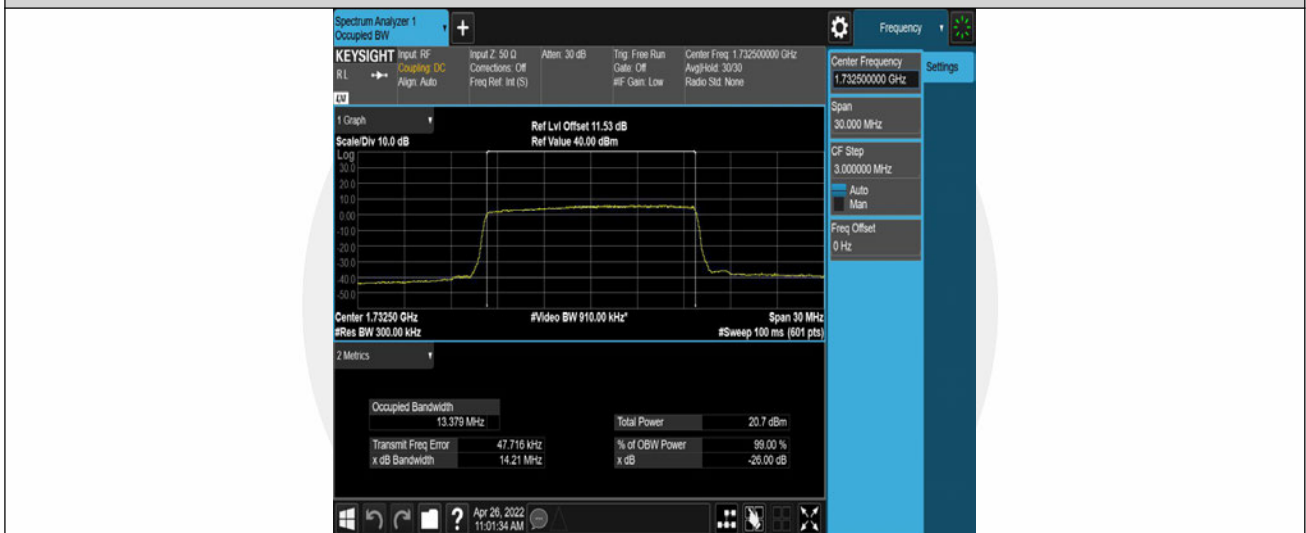

Band4-15MHz-QPSK-20175-75RB#0

Band4-15MHz-QPSK-20325-75RB#0

Band4-15MHz-16QAM-20025-75RB#0

Band4-15MHz-16QAM-20175-75RB#0

Band4-15MHz-16QAM-20325-75RB#0

Band4-20MHz-QPSK-20050-100RB#0

Band4-20MHz-QPSK-20175-100RB#0