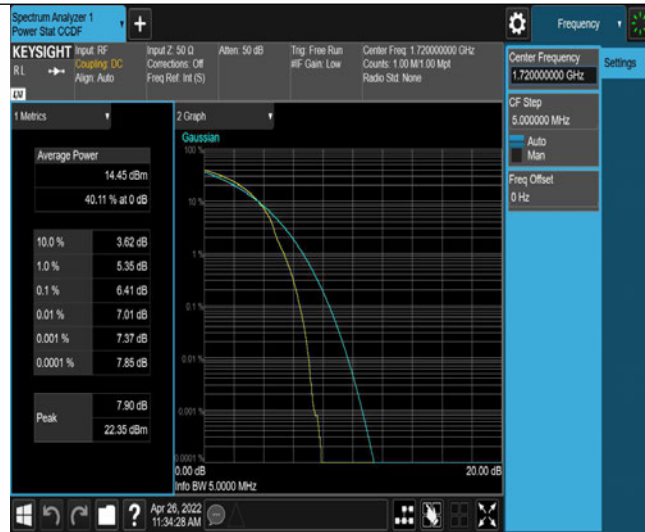

Band4-20MHz-QPSK-20050-100RB#0