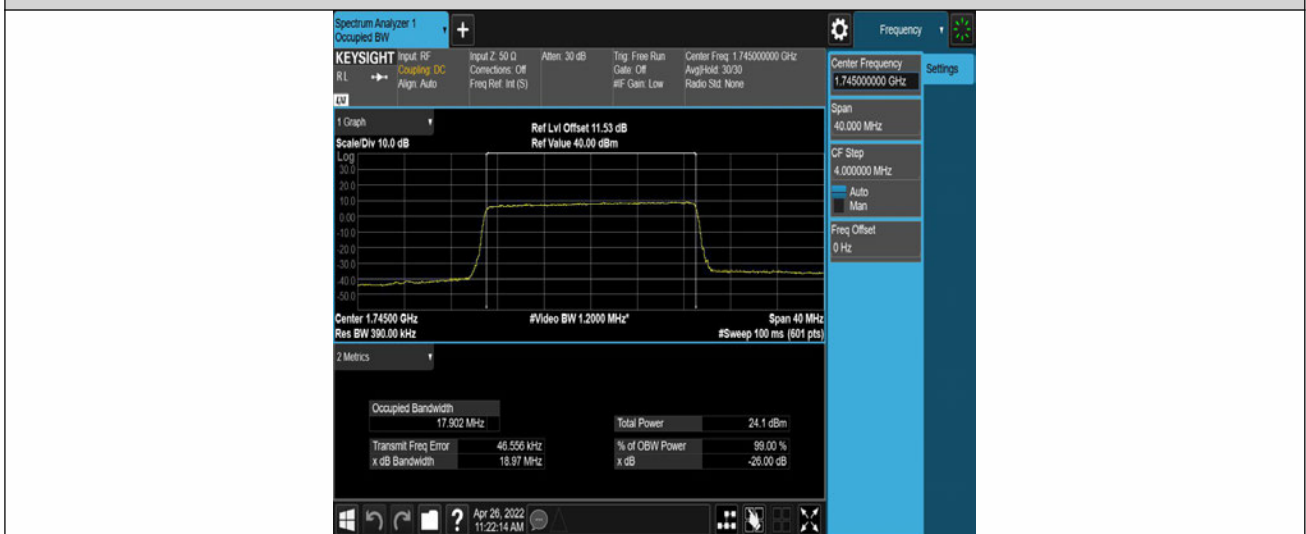

Band4-20MHz-QPSK-20300-100RB#0