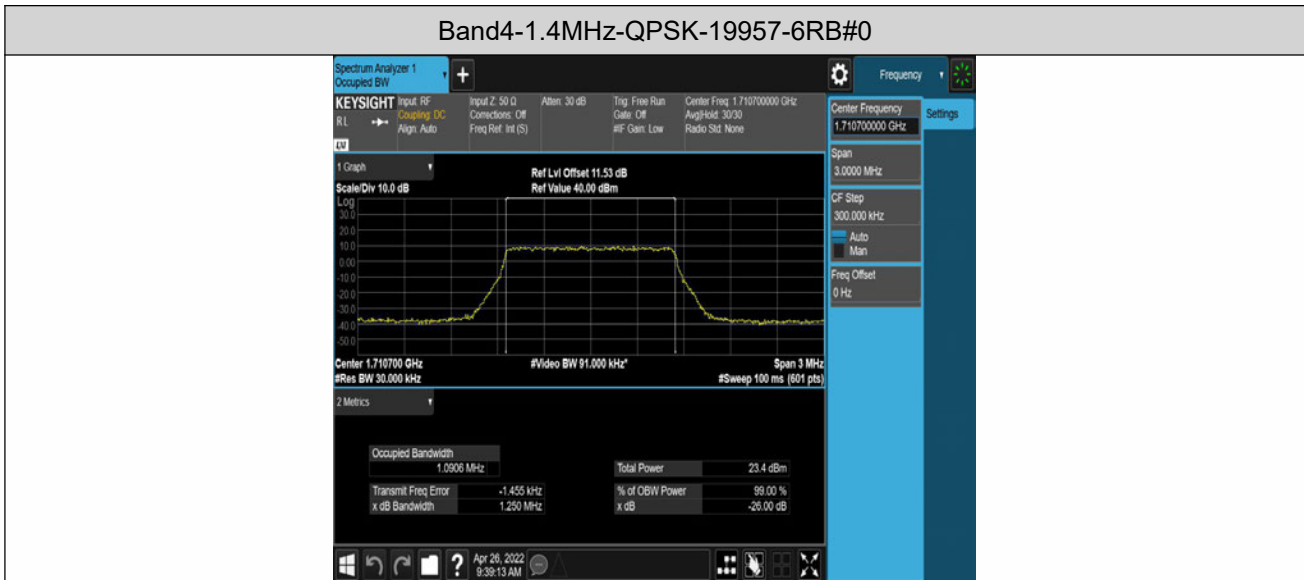

Band4-1.4MHz-QPSK-20175-6RB#0

Test Graphs

Band4-1.4MHz-QPSK-19957-6RB#0