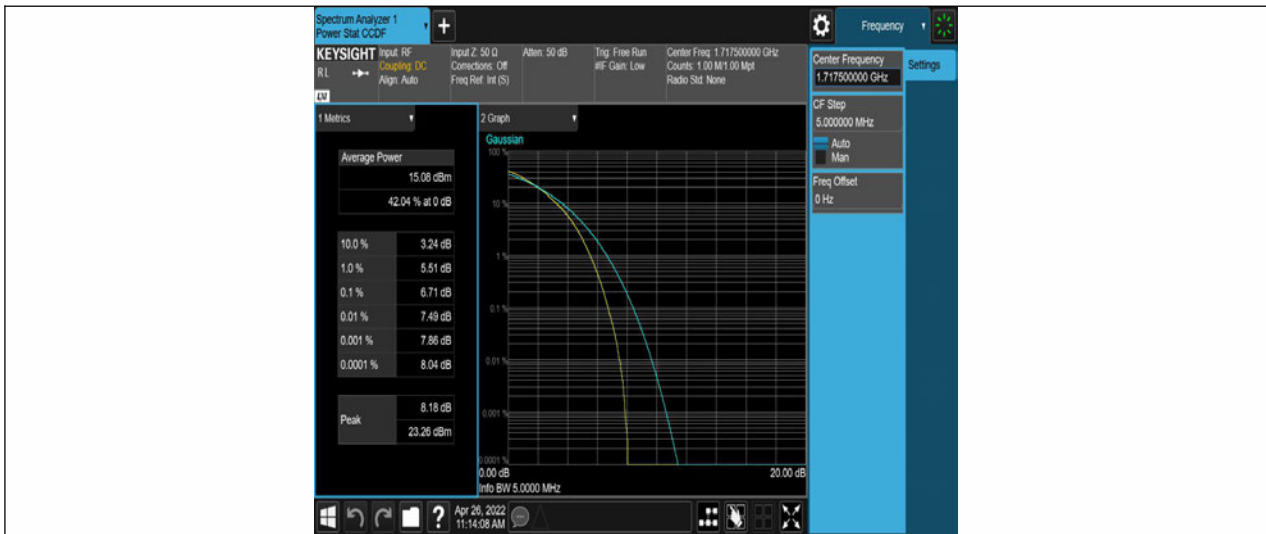

Band4-10MHz-16QAM-20175-50RB#0

Band4-10MHz-16QAM-20350-50RB#0

Band4-15MHz-QPSK-20025-75RB#0

Band4-15MHz-QPSK-20175-75RB#0

Band4-15MHz-QPSK-20325-75RB#0

Band4-15MHz-16QAM-20025-75RB#0

Band4-15MHz-16QAM-20175-75RB#0