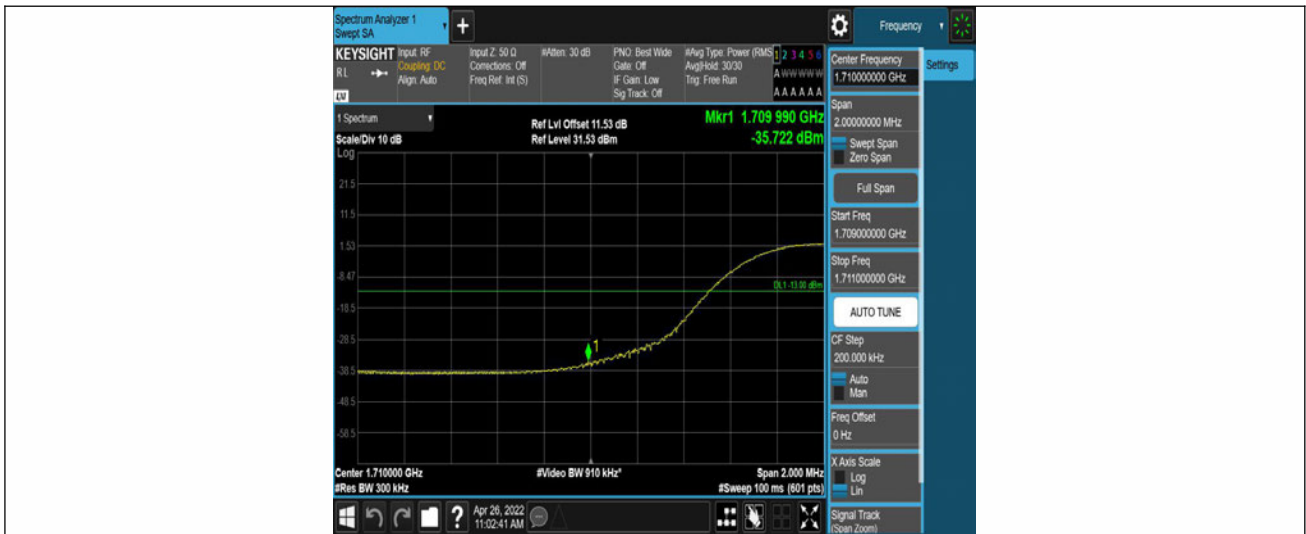

Band4-10MHz-16QAM-20000-50RB#0

Band4-10MHz-16QAM-20350-50RB#0

Band4-15MHz-QPSK-2025-75RB#0

Band4-15MHz-QPSK-20325-75RB#0

Band4-15MHz-16QAM-20025-75RB#0

Band4-15MHz-16QAM-20325-75RB#0

Band4-20MHz-QPSK-20050-100RB#0