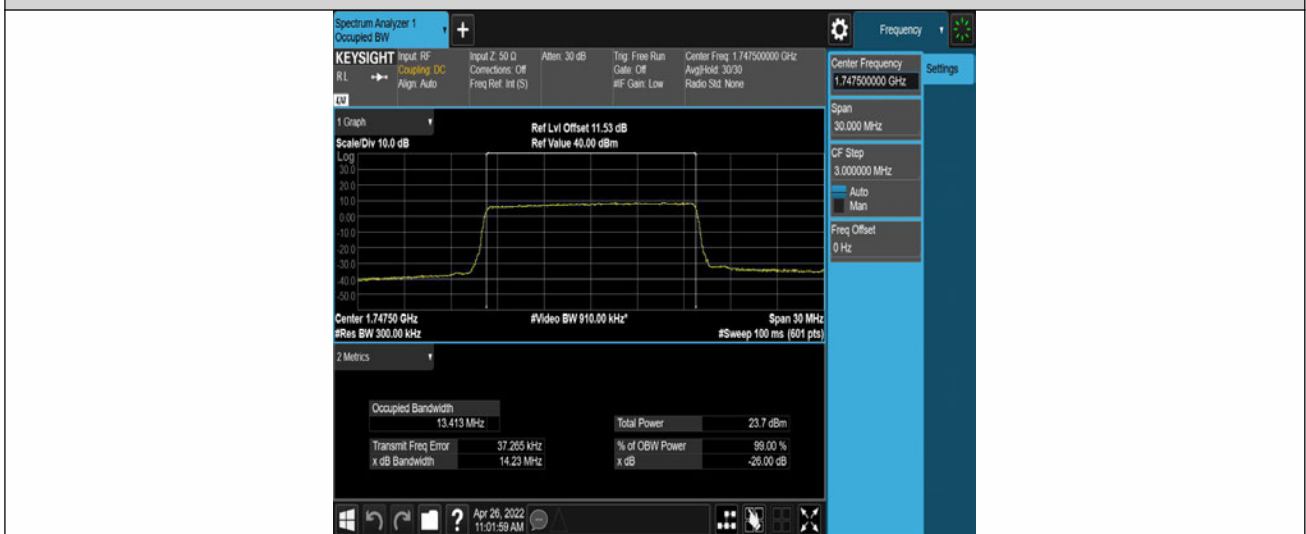

Band4-15MHz-QPSK-20175-75RB#0

Band4-15MHz-QPSK-20325-75RB#0

Band4-15MHz-16QAM-20025-75RB#0

Band4-15MHz-16QAM-20175-75RB#0

Band4-15MHz-16QAM-20325-75RB#0

Band4-20MHz-QPSK-20050-100RB#0

Band4-20MHz-QPSK-20175-100RB#0