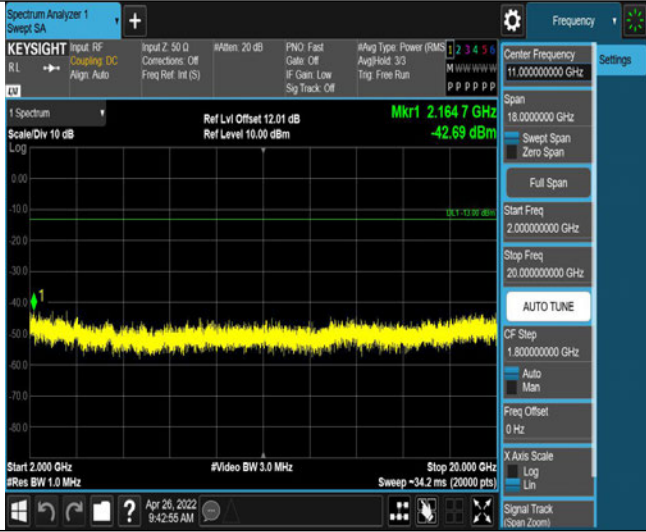

Band4-1.4MHz-16QAM-20175-1RB#0-Range1:30~1000MHz