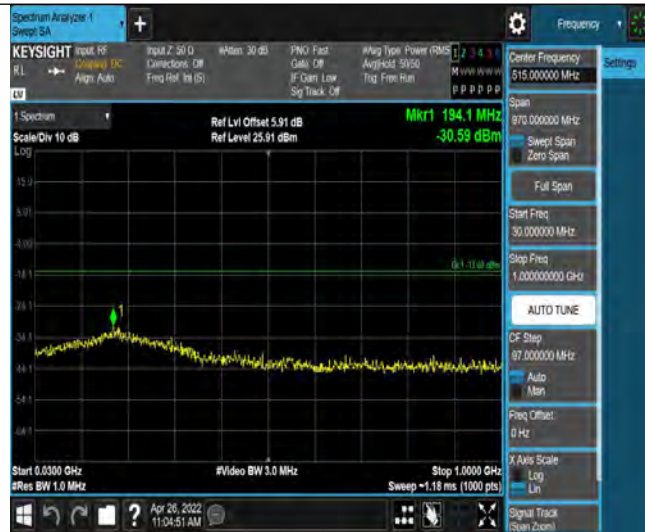

Band4-15MHz-QPSK-20175-1RB#0-Range1:30~1000MHz