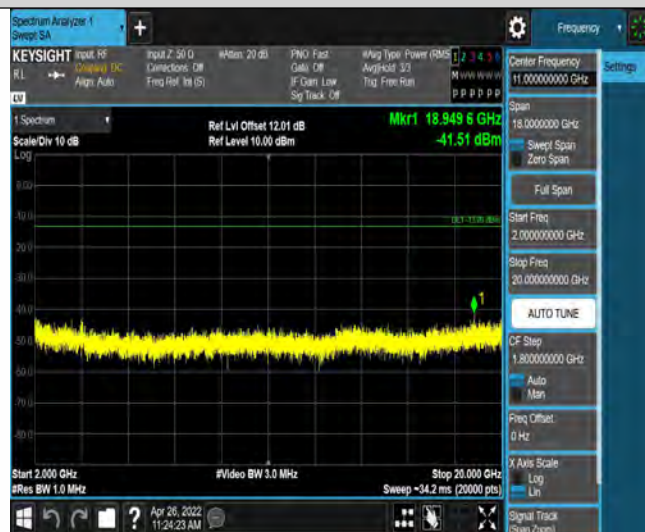

Band4-20MHz-QPSK-20050-1RB#0-Range3:2000~20000MHz