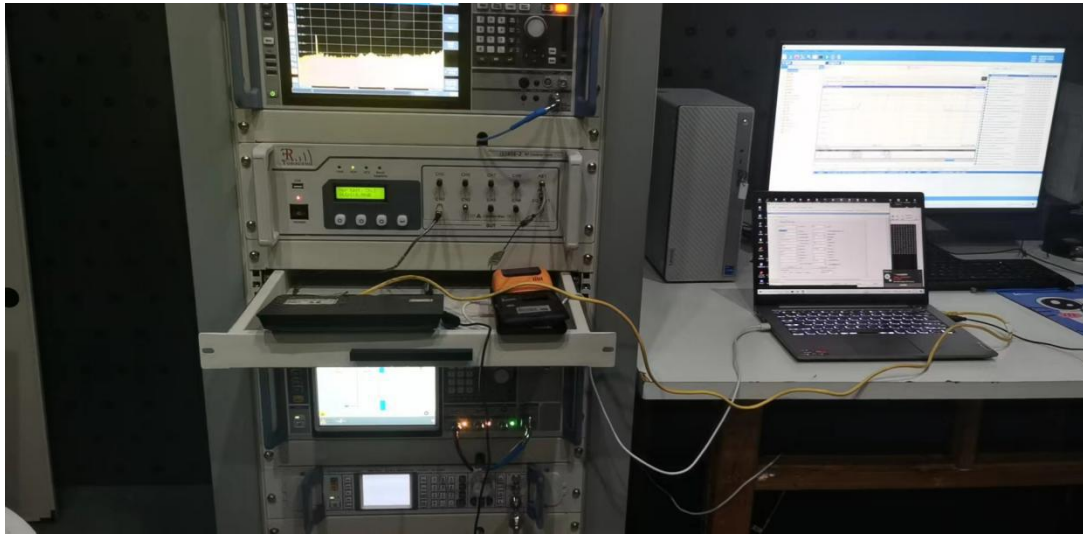

1.3.DFS Test

----- The End -----