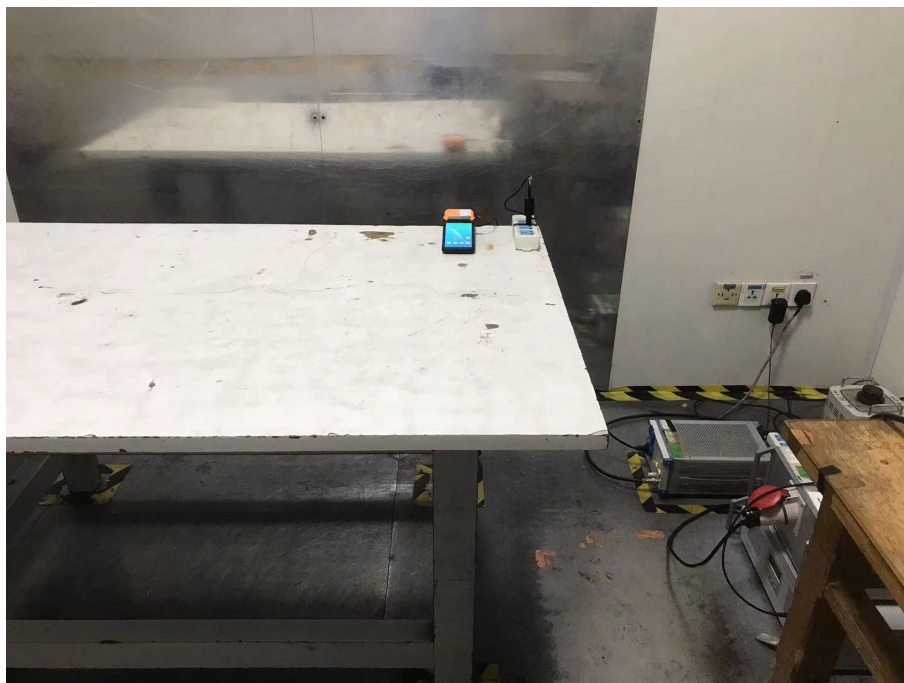

TEST SETUP PHOTOS

1.1. Photos of Radiation Emission Measurement

Spurious Emission Test Setup (9KHz-30MHz)

Spurious Emission Test Setup (30MHz-1GHz)

Spurious Emission Test Setup (Above 1GHz)

1.2. Conducted Emission Test