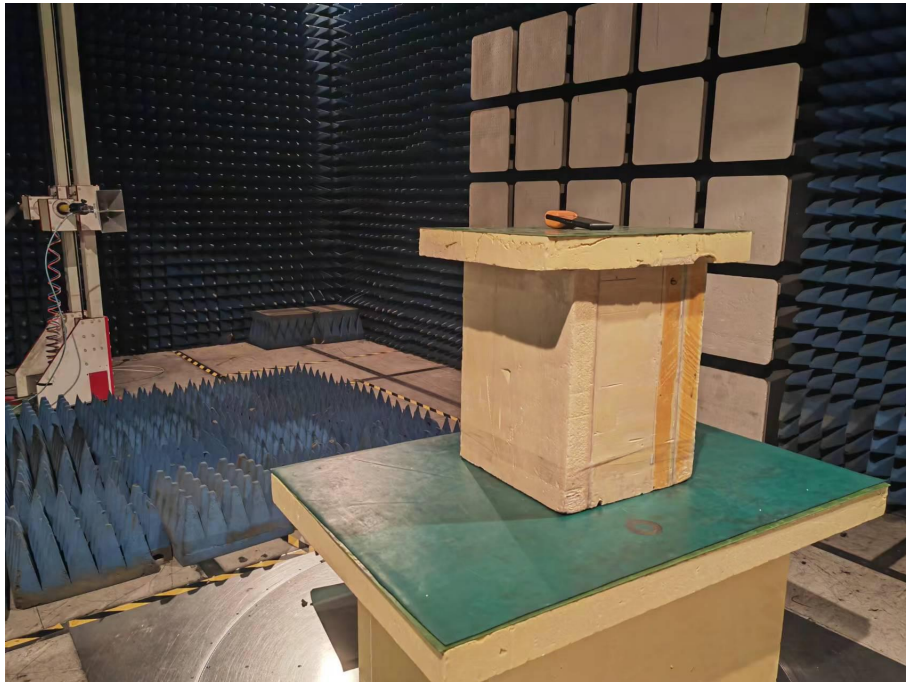

TEST SETUP PHOTOS

1.1. Photos of Radiation Emission Measurement

Spurious Emission Test Setup (9KHz-30MHz)

Spurious Emission Test Setup (30MHz-1GHz)

Spurious Emission Test Setup (Above 1GHz)

1.2. Conducted Emission Test