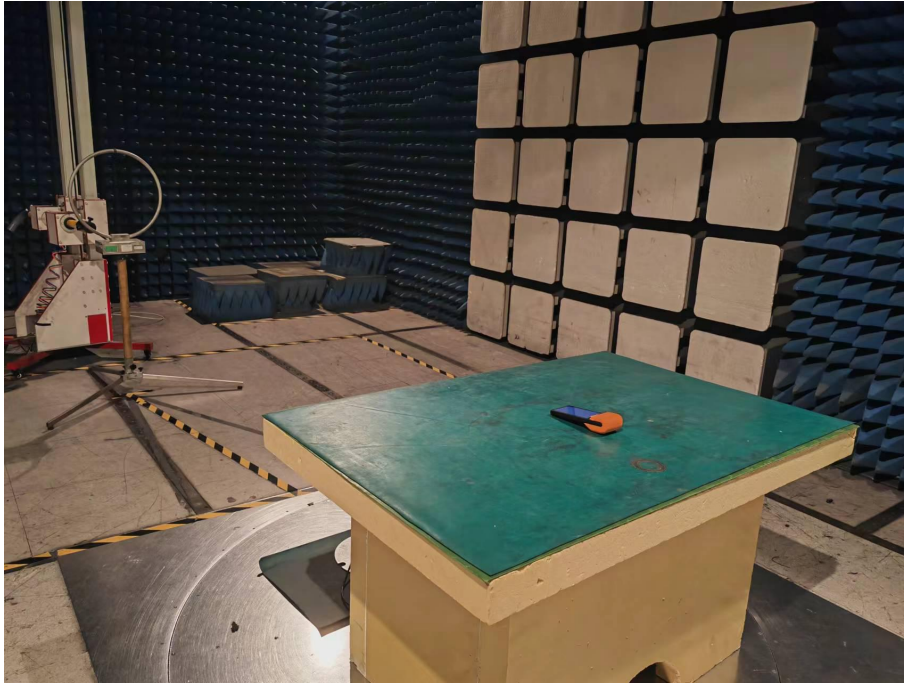

TEST SETUP PHOTOS

1.1. Photos of Radiation Emission Measurement

Spurious Emission Test Setup (9KHz-30MHz)

Spurious Emission Test Setup (30MHz-1GHz)

Spurious Emission Test Setup (Above 1GHz)

1.2. Conducted Emission Test