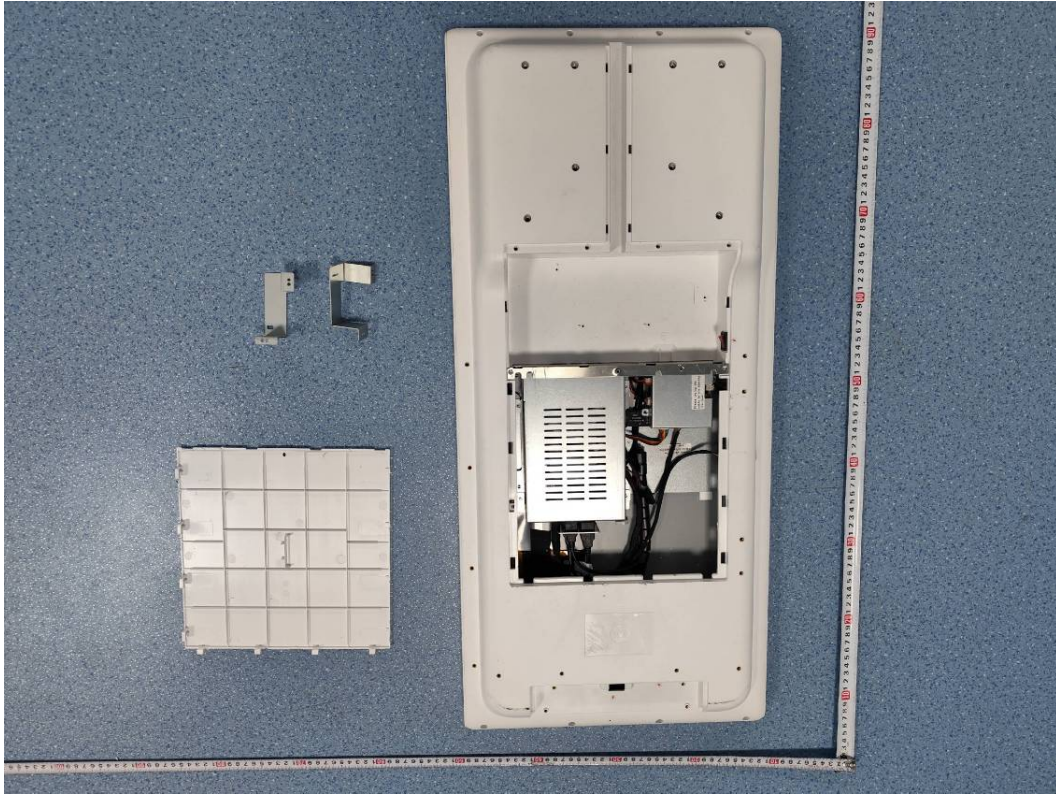

# EUT INTERNAL PHOTOGRAPHS

WiFi/Bluetooth antenna