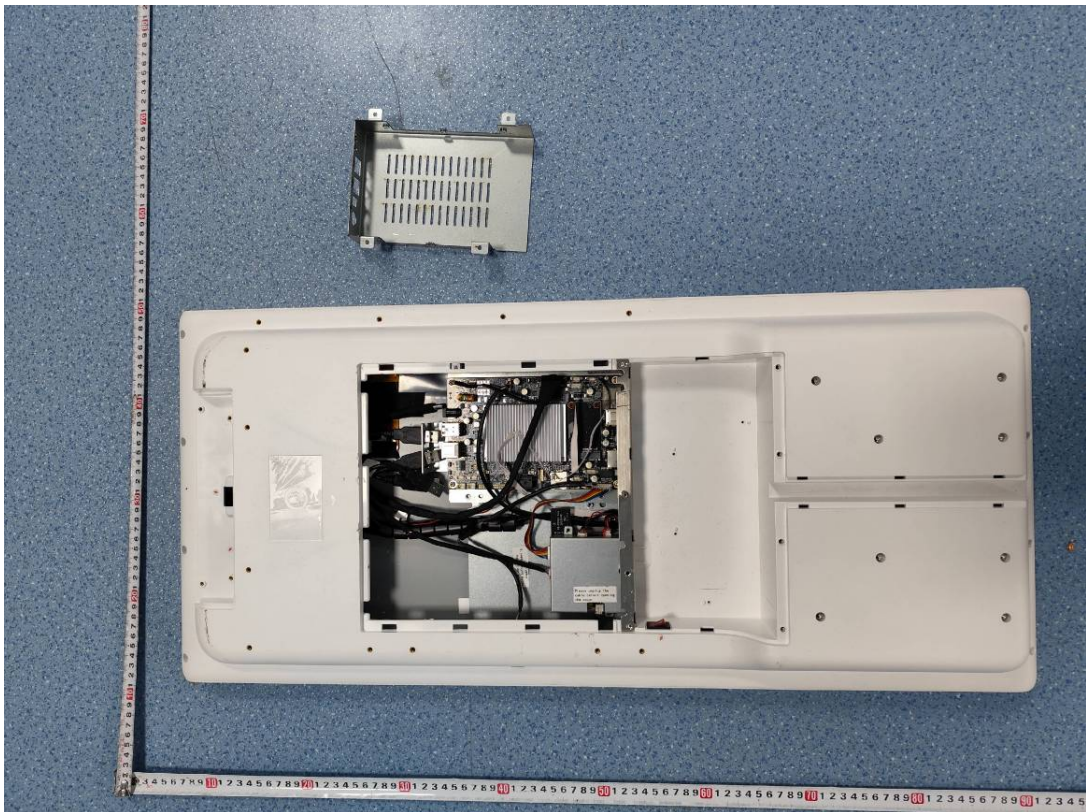

# EUT INTERNAL PHOTOGRAPHS

WiFi/Bluetooth antenna