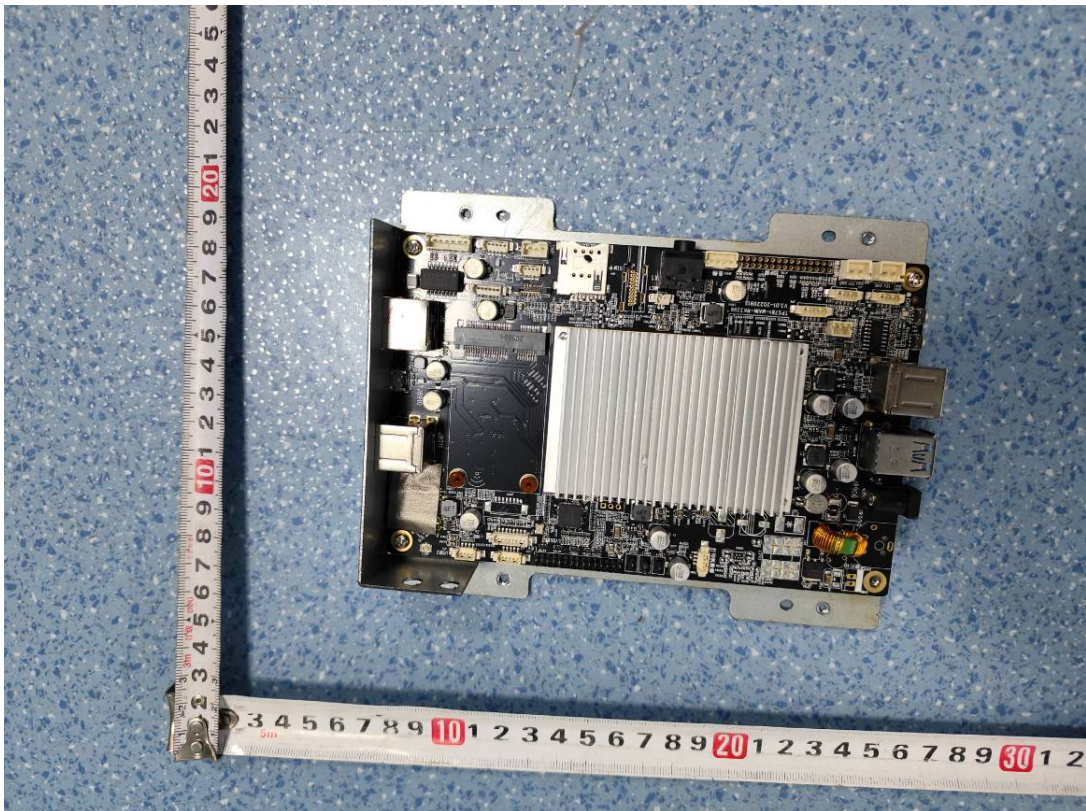

# EUT INTERNAL PHOTOGRAPHS

WiFi/Bluetooth antenna