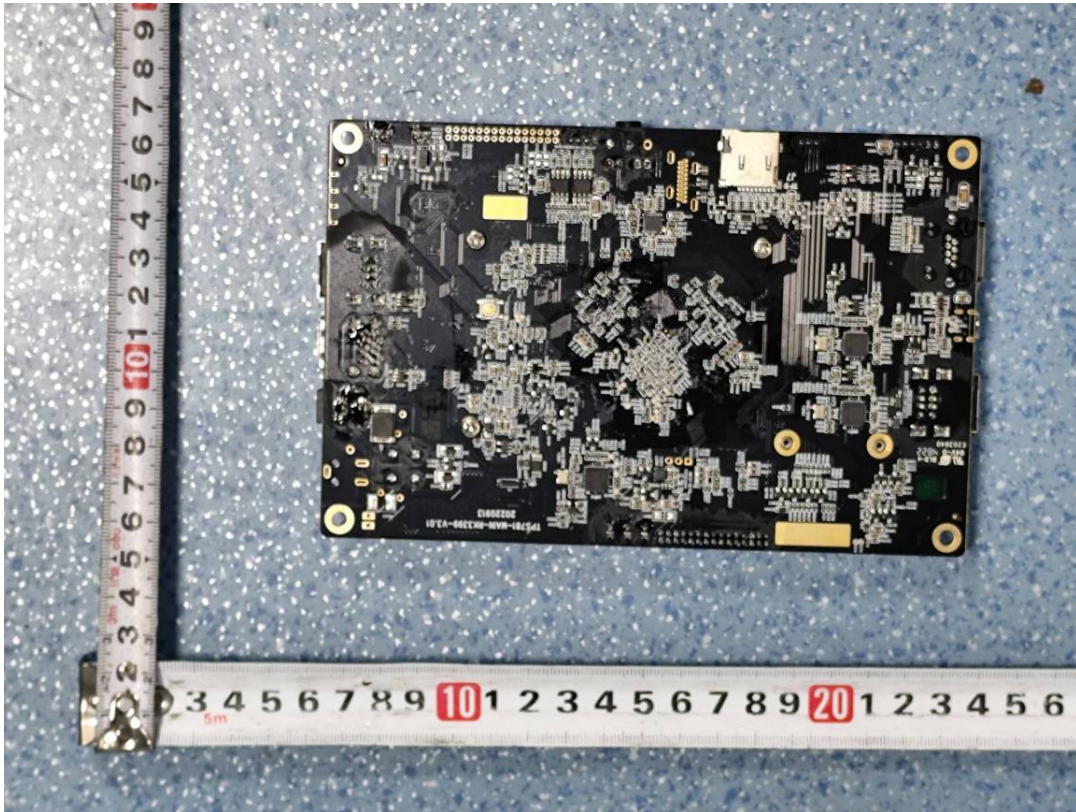

# EUT INTERNAL PHOTOGRAPHS

WiFi/Bluetooth antenna