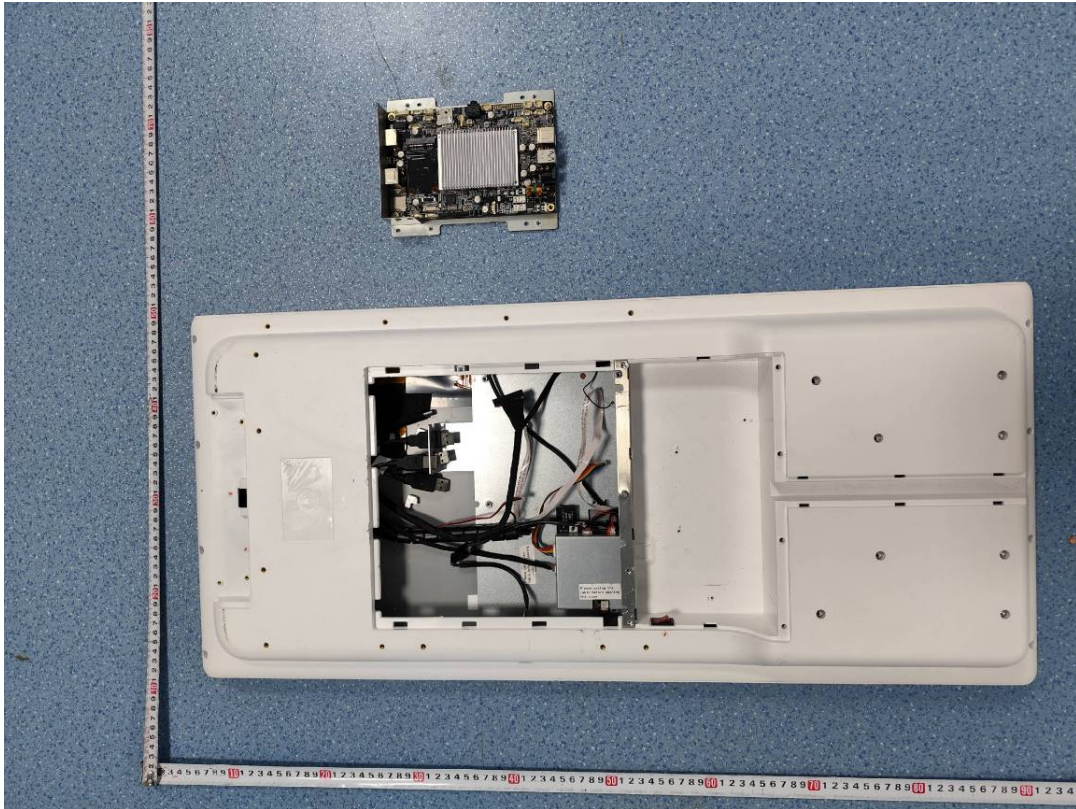

# EUT INTERNAL PHOTOGRAPHS

WiFi/Bluetooth antenna