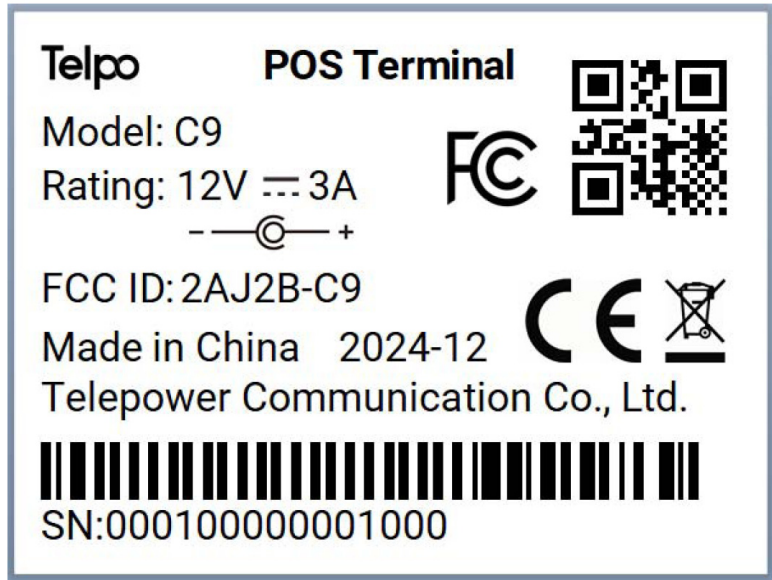

EXHIBIT A - FCC ID LABEL AND LOCATION

FCC ID Label

FCC ID Label Location Information

The label shown shall be permanently affixed at a conspicuous location on the device and be readily visible to the user at the time purchase (Labeling requirements per 2.925)