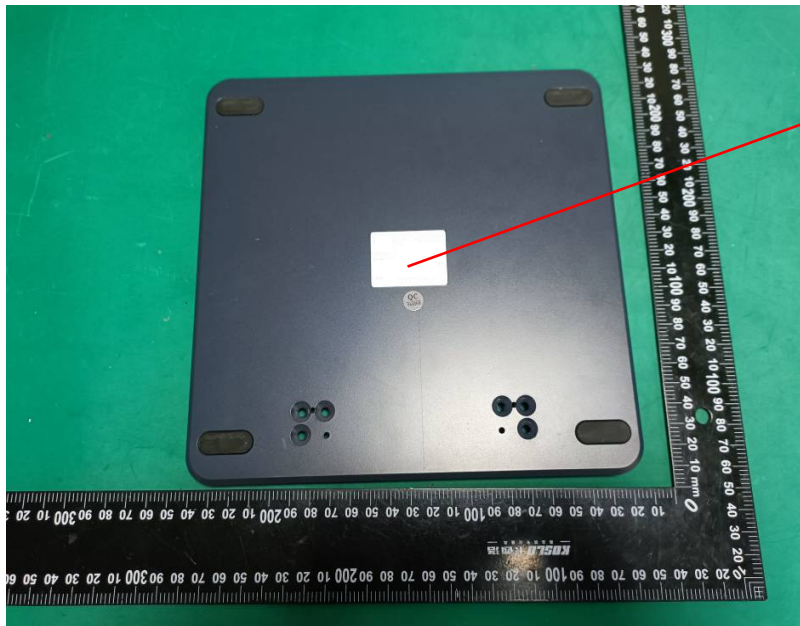

Telpo Smart Terminal **FC** **CE** 

Model: C8

Rating: 12V  3A  +

FCC ID:2AJ2B-C8

Telepower Communication Co.,Ltd.

Made in China

2022-02

SN:000100000001000