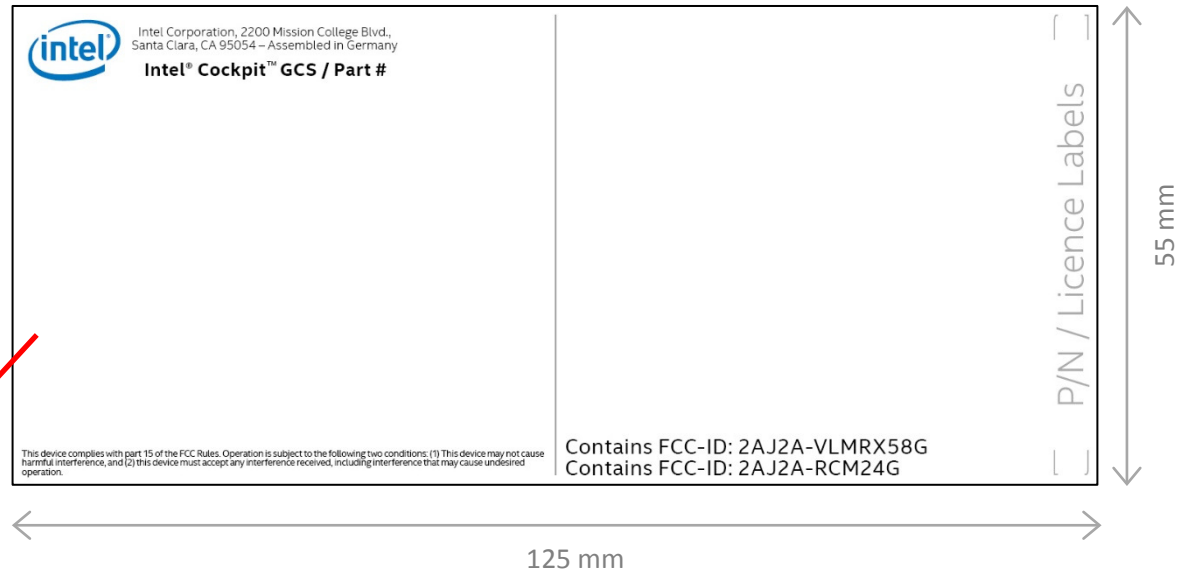

Label and location information for Intel cockpit ground control station HW-Version: 0.90

Intel cockpit ground control station size: 370 mm x 310 mm