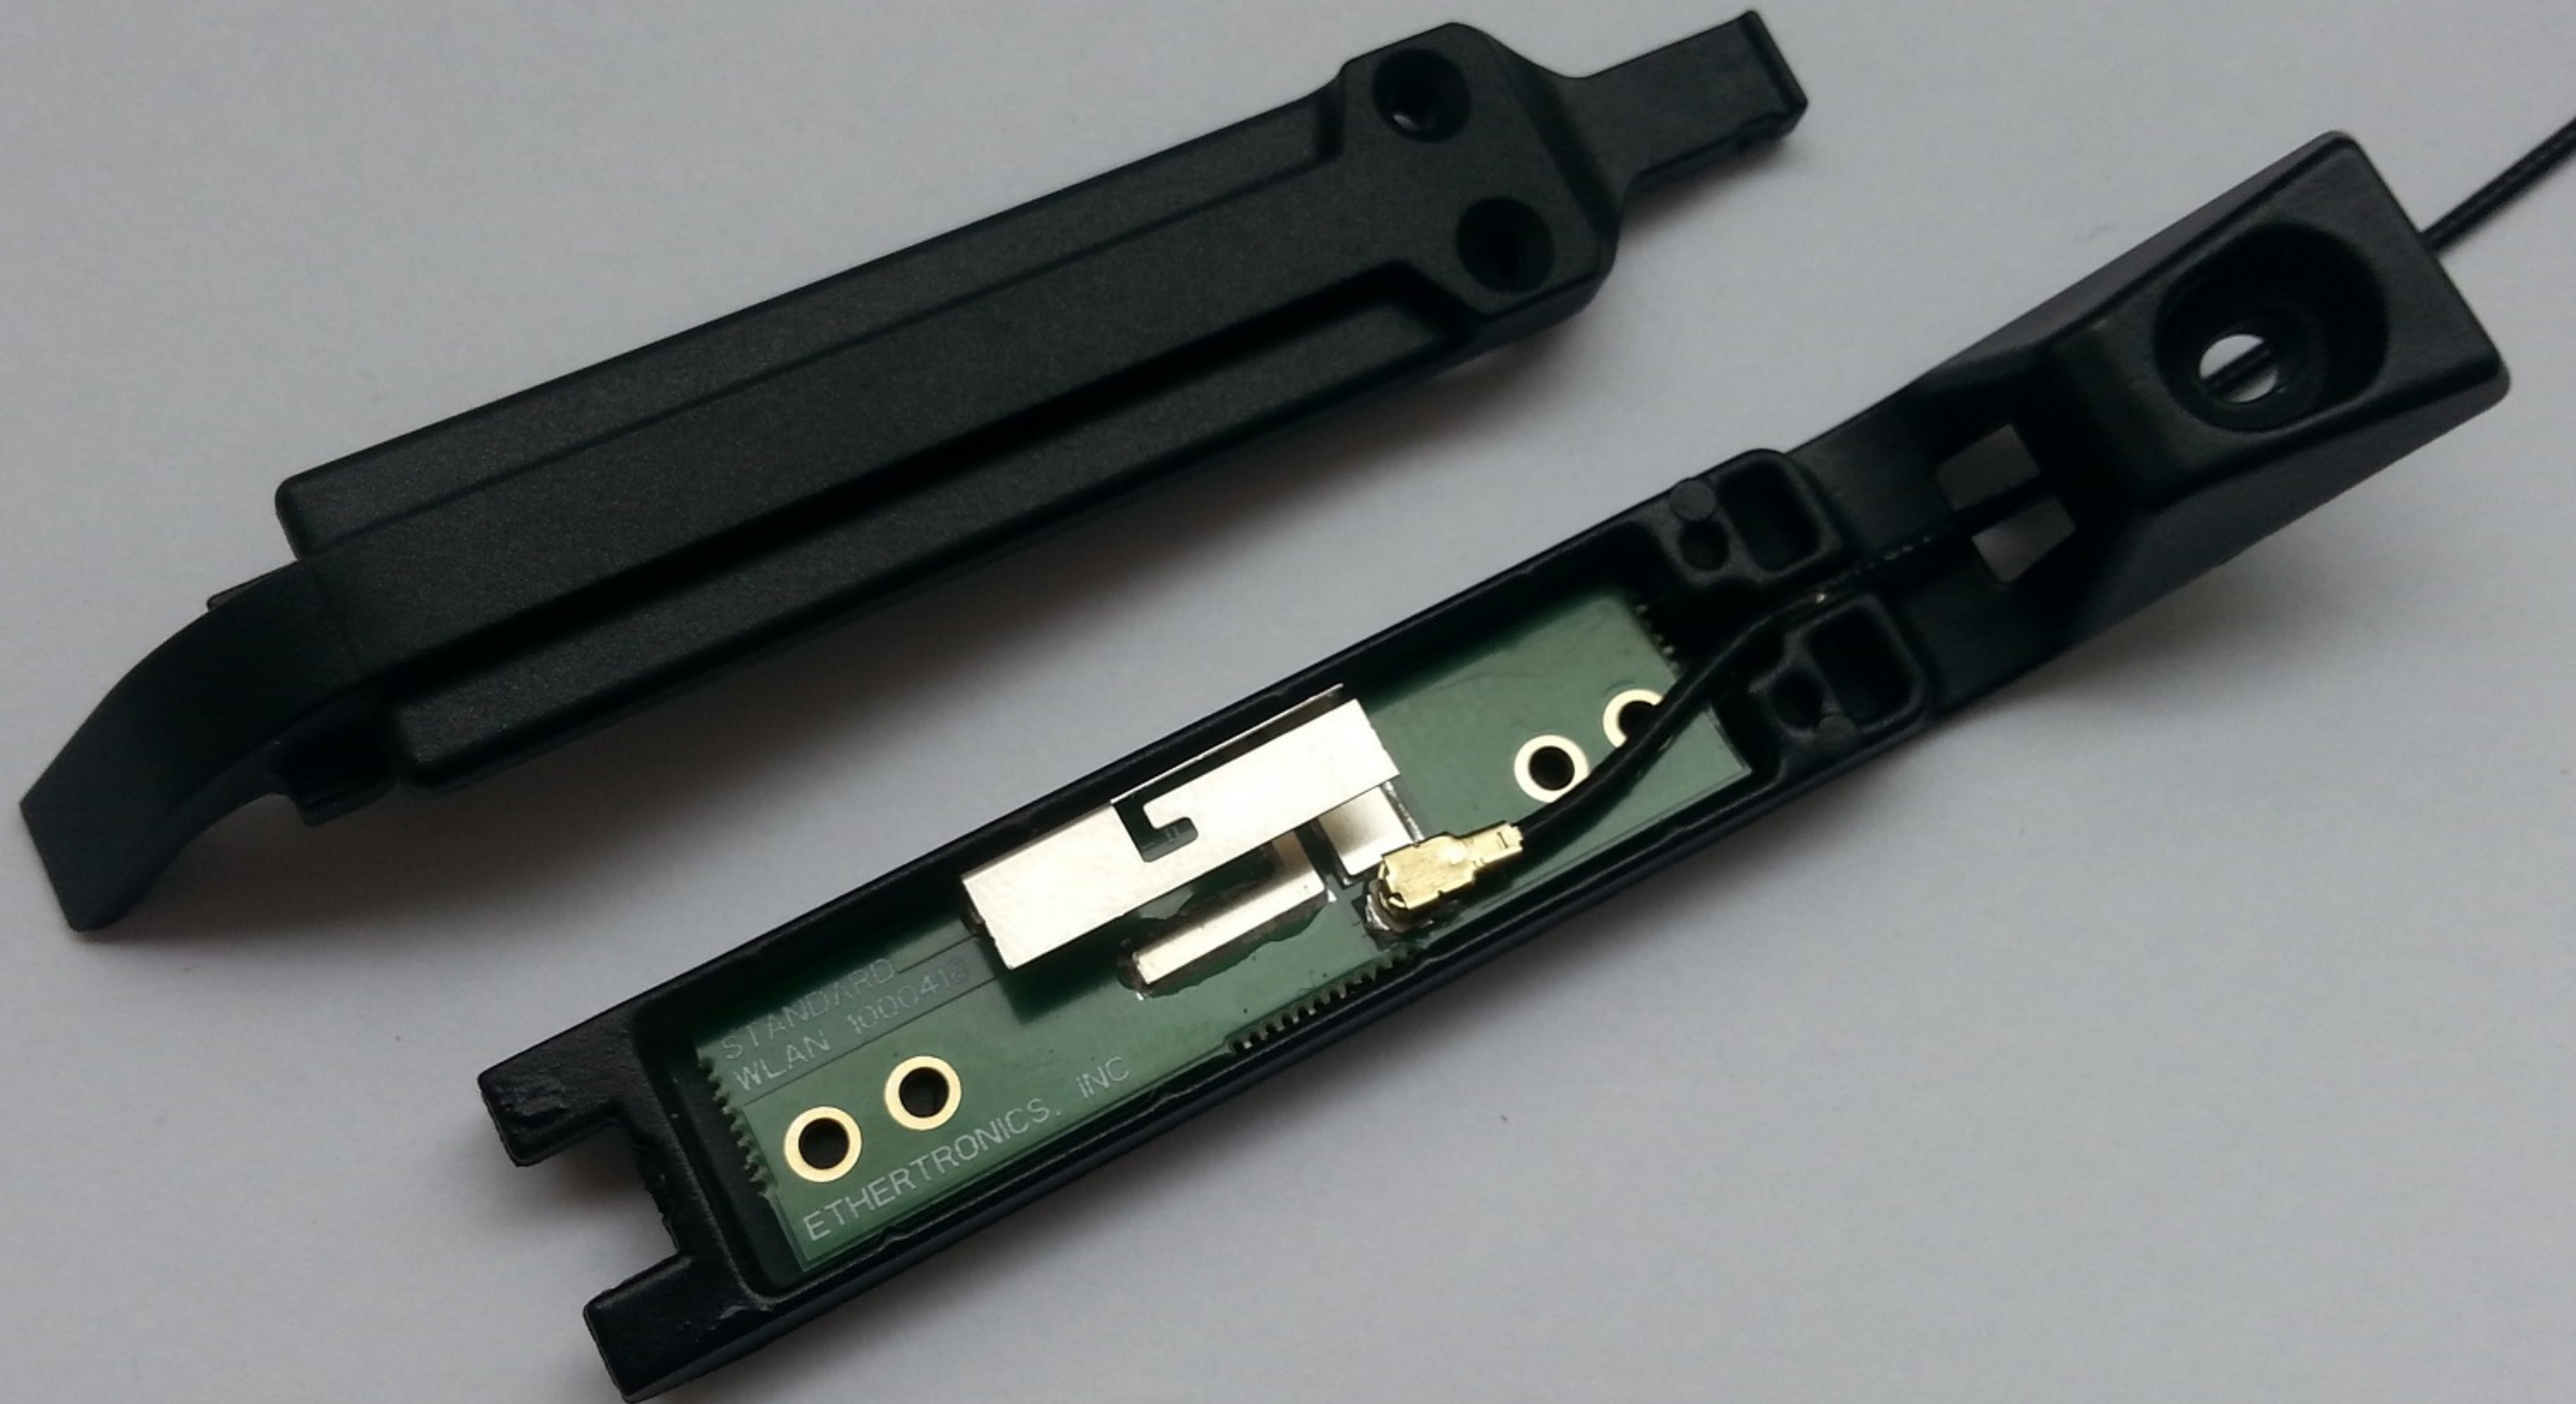

VLMTX58G antenna

RCM24G antenna

VLMTX58G antenna

RCM24G antenna

VLMTX58G antenna

RCM24G antenna

RCM24G antenna

VLMTX58G antenna

STANDARD
WLAN 1000418

ETHERTRONICS, INC