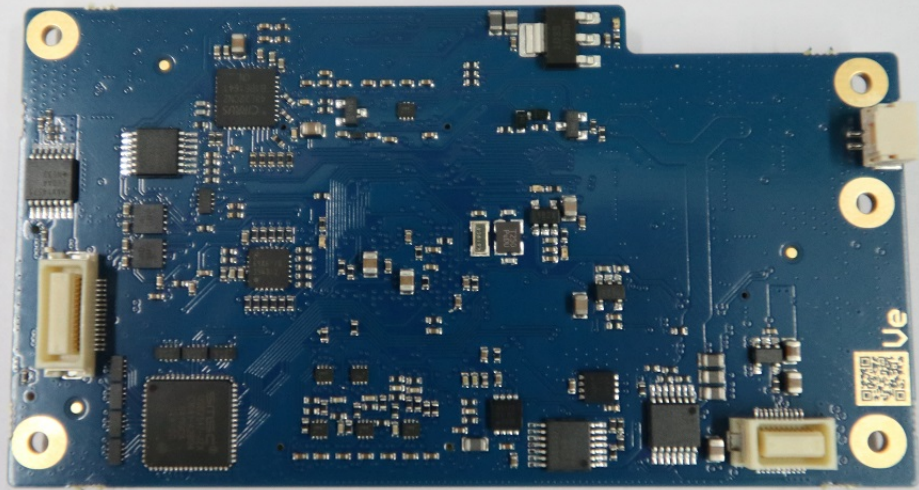

START/STOP

intel

GPS

HGT

MAN

DESIGNED IN
FINLAND

0617
0227

ANTENNA-002

2G

5G

5G

5G

START/STOP

intel

GPS

HGT

MAN

Intel® Cockpit

POWER

RETURN TO HOME

WARRANTY VOID
IS BROK

11 300094564
KOREA 20131111

ALTERA
Cyclone V
5CEFA7UB5C2N
F0C8CAUB6AJA
KOREA
N8CAU38A35
307FA670C

EFT01
EFT01
EFT01

P1

YXB-BS
S3 16
E466113
94V-0

13

15

12

14

13

12