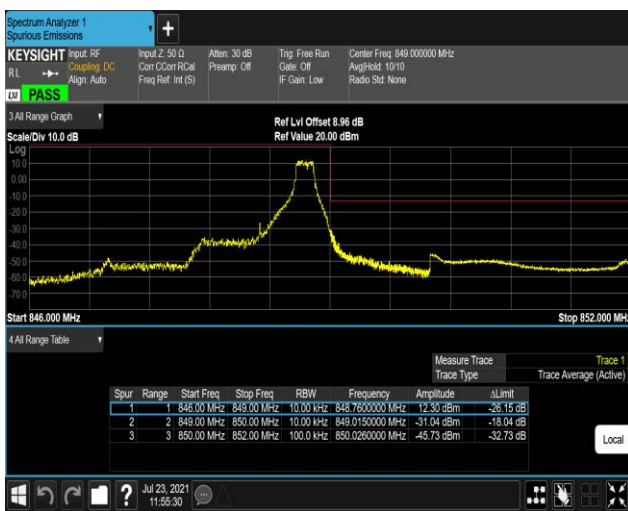

Band5-1.4MHz-16QAM-20407-1RB#5

Band5-1.4MHz-16QAM-20407-6RB#0

Band5-1.4MHz-16QAM-20643-1RB#0

Band5-1.4MHz-16QAM-20643-1RB#5

Band5-1.4MHz-16QAM-20643-6RB#0

Band5-10MHz-QPSK-20450-1RB#0

Band5-10MHz-QPSK-20450-1RB#49