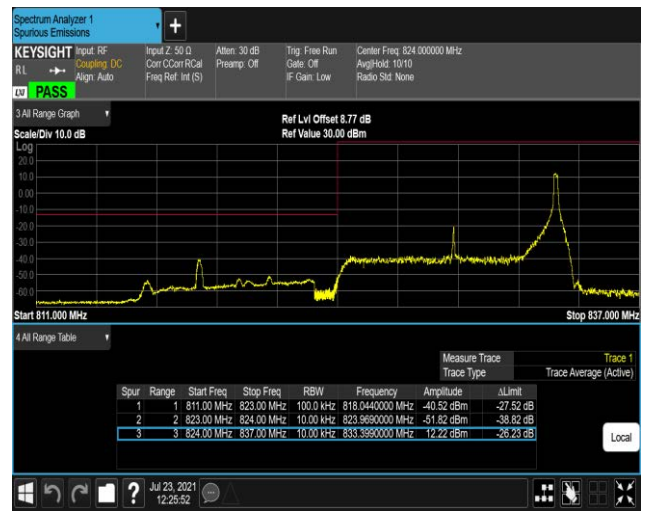

Band5-1.4MHz-16QAM-20407-1RB#5

Band5-1.4MHz-16QAM-20407-6RB#0

Band5-1.4MHz-16QAM-20643-1RB#0

Band5-1.4MHz-16QAM-20643-1RB#5

Band5-1.4MHz-16QAM-20643-6RB#0

Band5-10MHz-QPSK-20450-1RB#0

Band5-10MHz-QPSK-20450-1RB#49