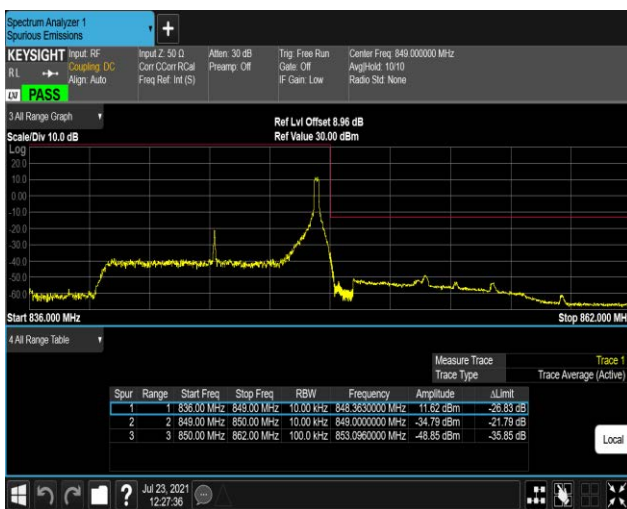

Band7-5MHz-QPSK-20775-1RB#0

Band5-10MHz-16QAM-20600-1RB#49