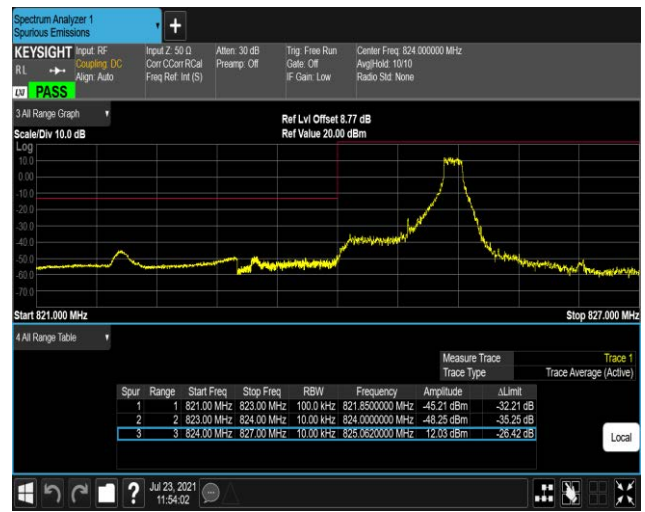

Band5-1.4MHz-16QAM-20643-1RB#0

Band5-1.4MHz-16QAM-20407-1RB#5