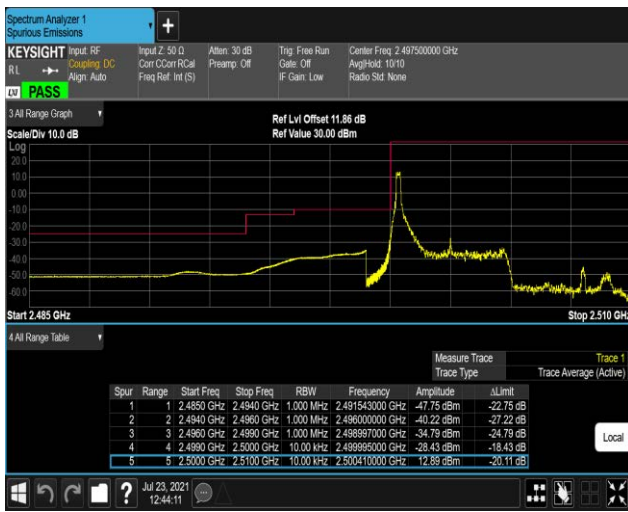

Band5-10MHz-16QAM-20600-1RB#0

Band5-10MHz-16QAM-20600-1RB#49

Band5-10MHz-16QAM-20600-50RB#0

Band7-5MHz-QPSK-20775-1RB#0

Band7-5MHz-QPSK-20775-1RB#24

Band7-5MHz-QPSK-20775-25RB#0

Band7-5MHz-QPSK-21425-1RB#0

Band7-5MHz-QPSK-21425-1RB#24