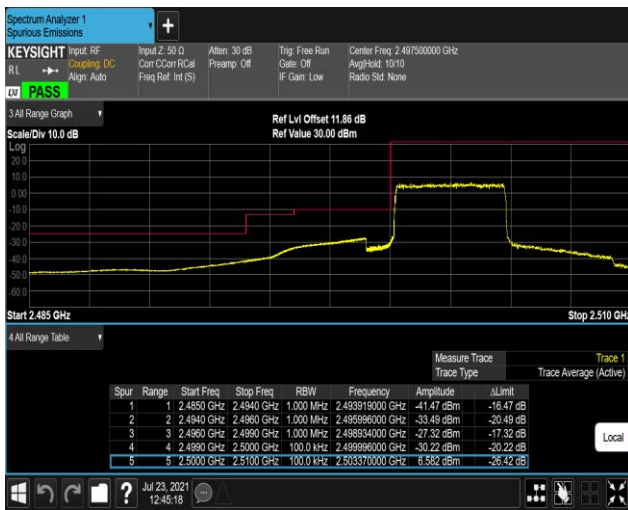

Band5-10MHz-16QAM-20600-1RB#0

Band5-10MHz-16QAM-20600-1RB#49

Band5-10MHz-16QAM-20600-50RB#0

Band7-5MHz-QPSK-20775-1RB#0

Band7-5MHz-QPSK-20775-1RB#24

Band7-5MHz-QPSK-20775-25RB#0

Band7-5MHz-QPSK-21425-1RB#0

Band7-5MHz-QPSK-21425-1RB#24