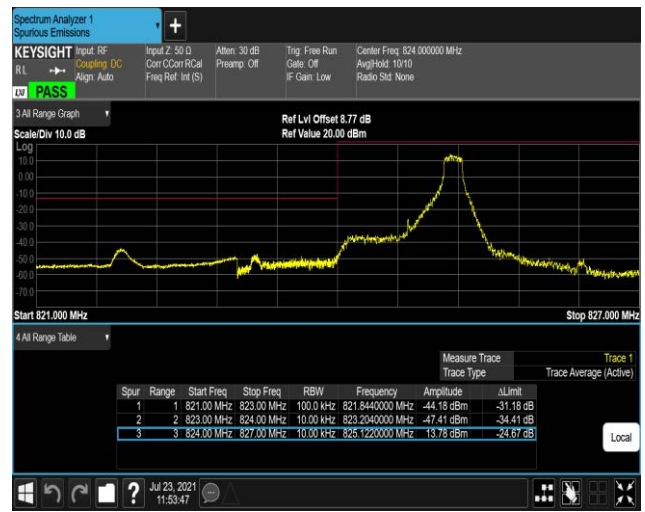

Band5-1.4MHz-QPSK-20643-1RB#0

Band5-1.4MHz-QPSK-20407-1RB#5