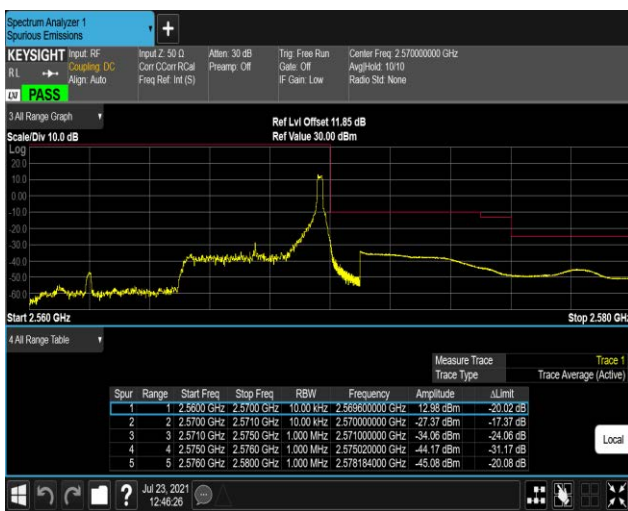

Band5-10MHz-16QAM-20600-1RB#0

Band5-10MHz-16QAM-20600-1RB#49

Band5-10MHz-16QAM-20600-50RB#0

Band7-5MHz-QPSK-20775-1RB#0

Band7-5MHz-QPSK-20775-1RB#24

Band7-5MHz-QPSK-20775-25RB#0

Band7-5MHz-QPSK-21425-1RB#0

Band7-5MHz-QPSK-21425-1RB#24