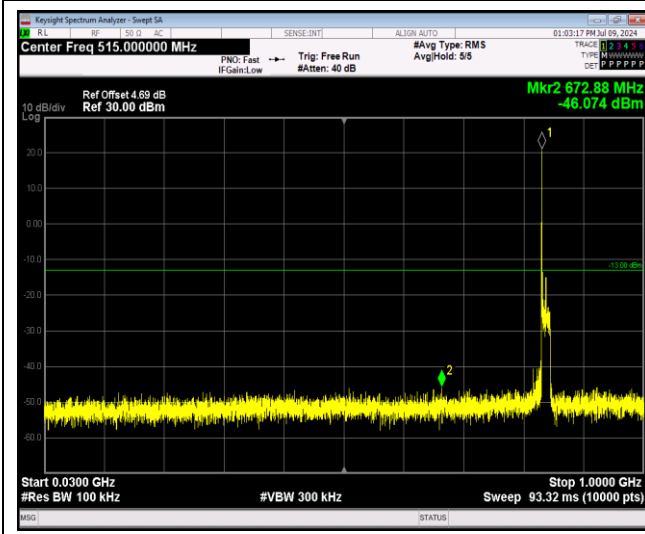

Band26-15MHz-16QAM-26915-1RB#0-Range1:130~1000MHz

Band26-15MHz-16QAM-26915-1RB#0-Range2:1000~10000MHz

Band26-15MHz-16QAM-26965-1RB#0-Range1:130~1000MHz

Band26-15MHz-16QAM-26965-1RB#0-Range2:1000~10000MHz