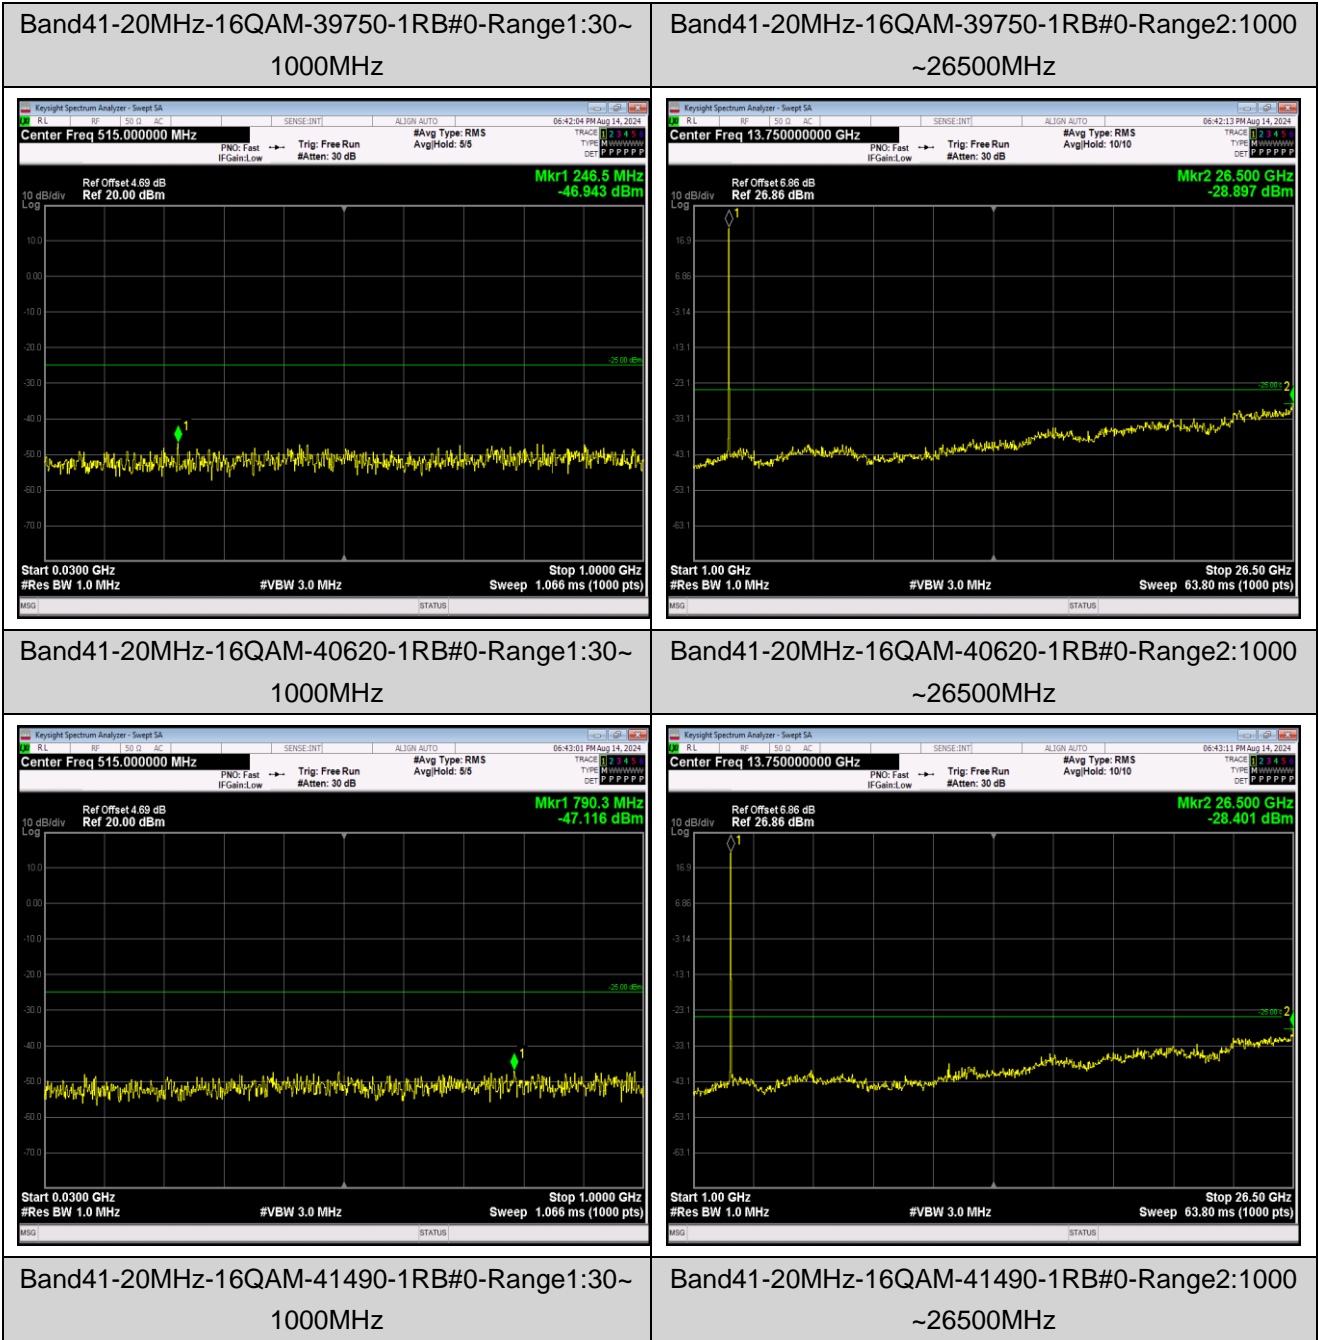

JianYan Testing Group Shenzhen Co., Ltd.
No.101, Building 8, Innovation Wisdom Port, No.155 Hongtian Road, Huangpu Community,
Xinqiao Street, Bao'an District, Shenzhen, Guangdong, People's Republic of China.
Tel: +86-755-23118282, Fax: +86-755-23116366

Project No.: JYTSZR2406068