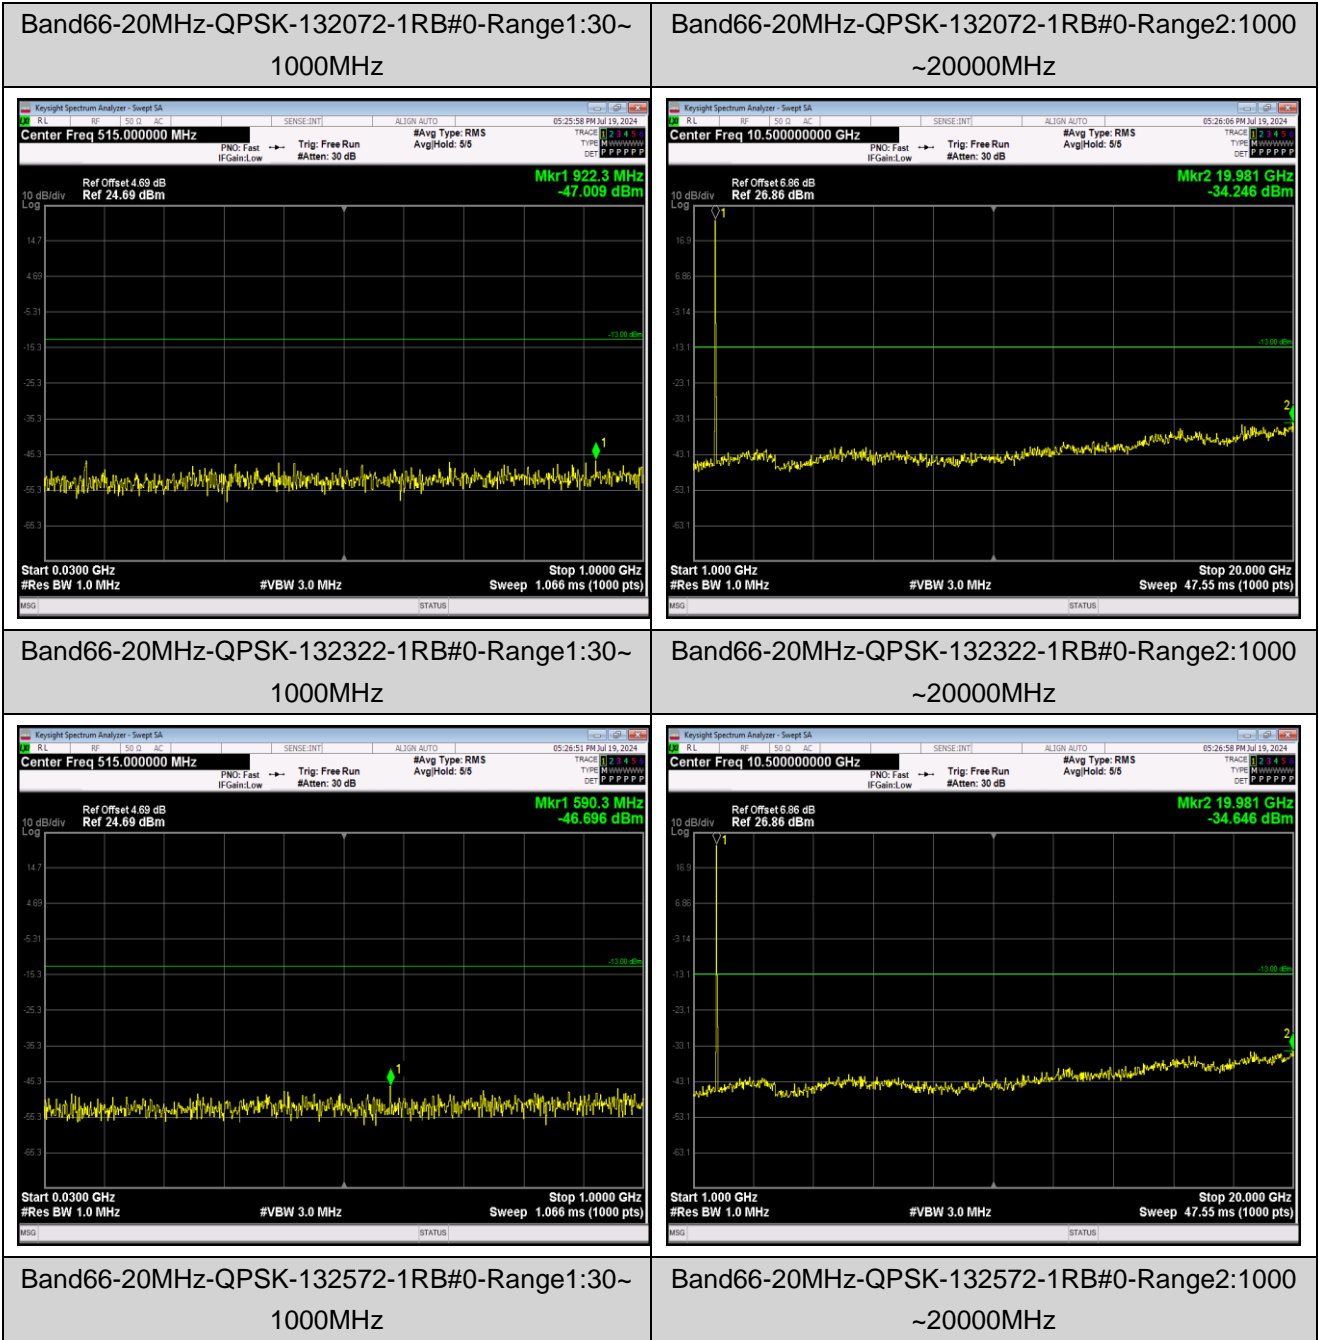

JianYan Testing Group Shenzhen Co., Ltd.
No.101, Building 8, Innovation Wisdom Port, No.155 Hongtian Road, Huangpu Community,
Xinqiao Street, Bao'an District, Shenzhen, Guangdong, People's Republic of China.
Tel: +86-755-23118282, Fax: +86-755-23116366

Project No.: JYTSZR2406068