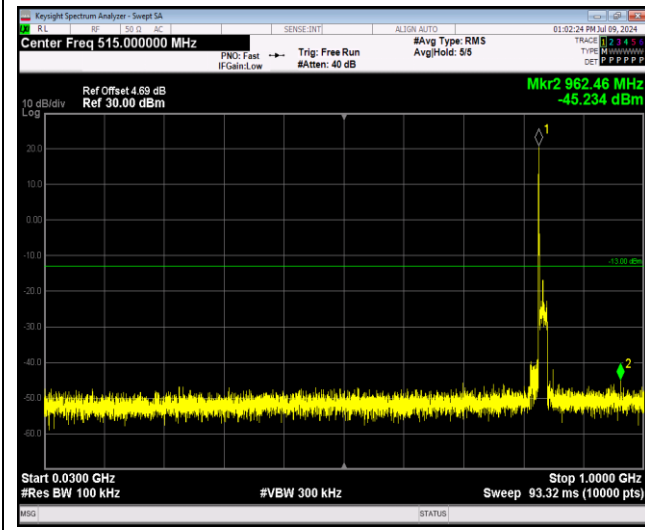

Band26-15MHz-16QAM-26915-1RB#0-Range1:130~1000MHz

Band26-15MHz-16QAM-26915-1RB#0-Range2:1000~10000MHz

Band26-15MHz-16QAM-26965-1RB#0-Range1:130~1000MHz

Band26-15MHz-16QAM-26965-1RB#0-Range2:1000~10000MHz