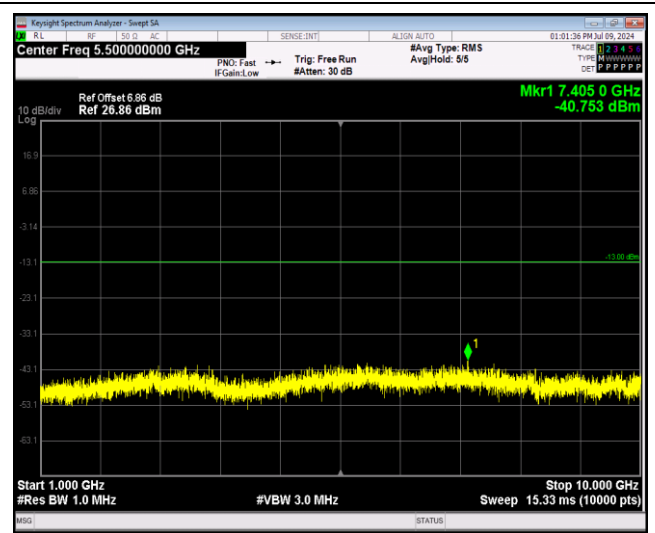

Band26-15MHz-16QAM-26915-1RB#0-Range1:130~1000MHz

Band26-15MHz-16QAM-26915-1RB#0-Range2:1000~10000MHz

Band26-15MHz-16QAM-26965-1RB#0-Range1:130~1000MHz

Band26-15MHz-16QAM-26965-1RB#0-Range2:1000~10000MHz