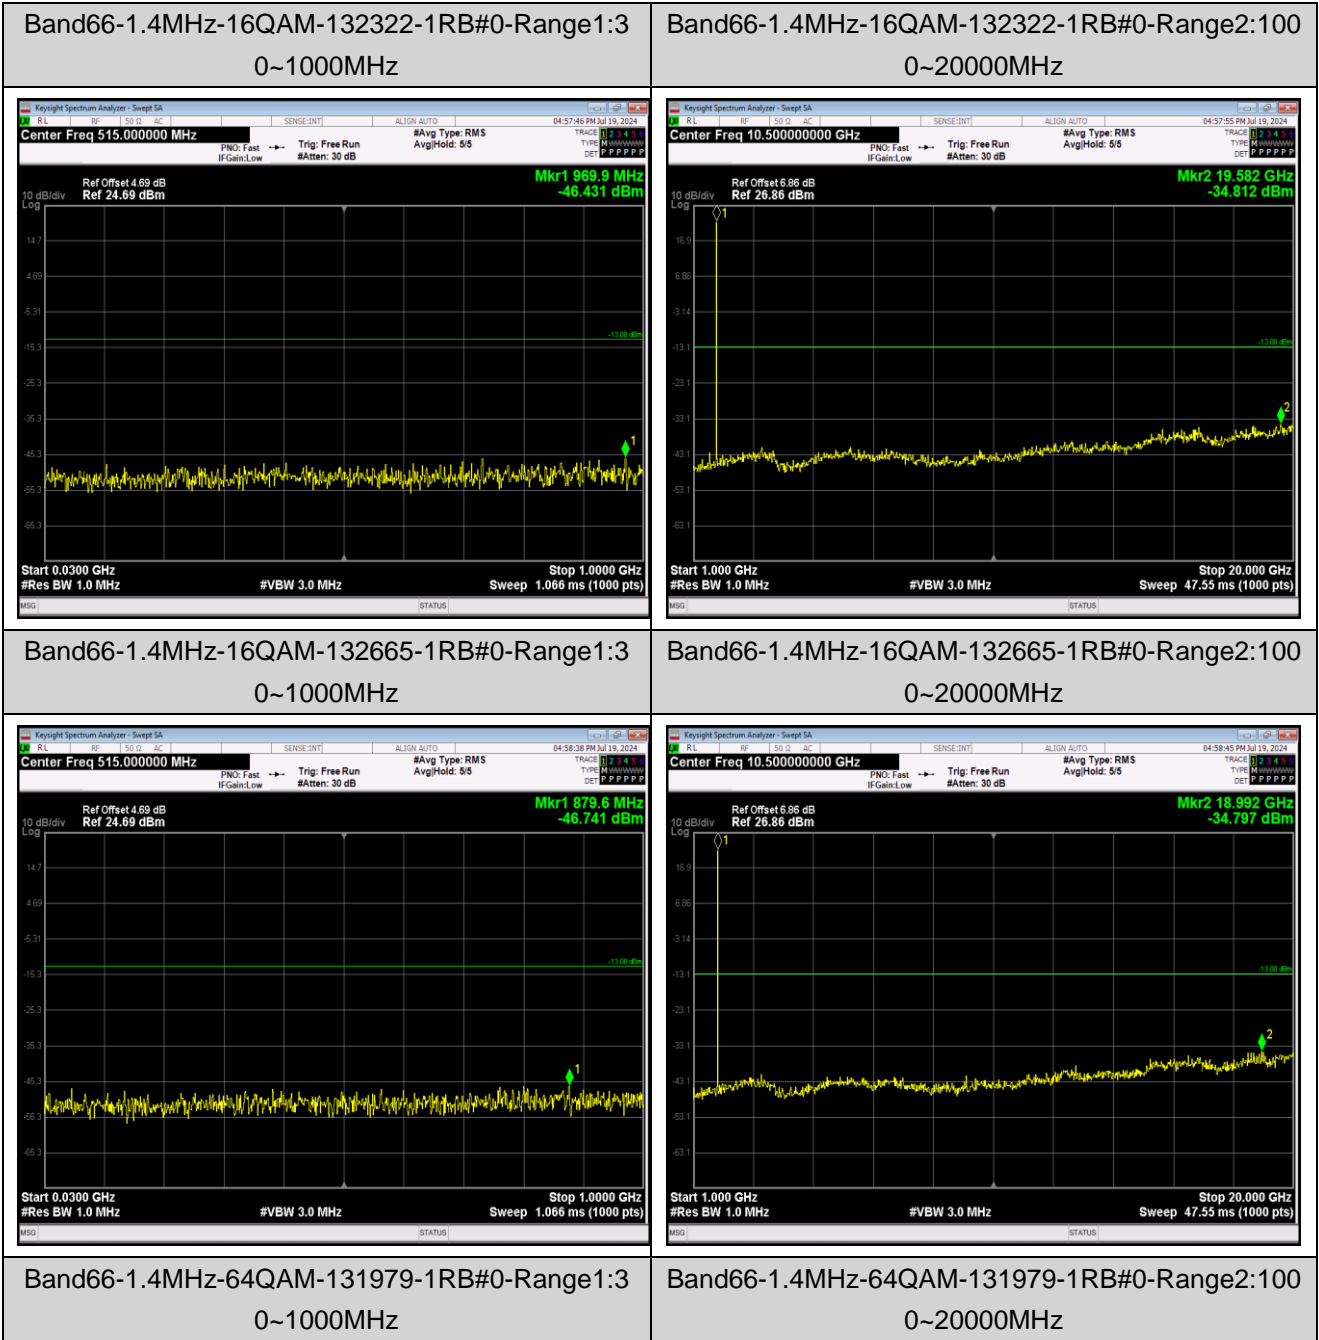

JianYan Testing Group Shenzhen Co., Ltd.
No.101, Building 8, Innovation Wisdom Port, No.155 Hongtian Road, Huangpu Community,
Xinqiao Street, Bao'an District, Shenzhen, Guangdong, People's Republic of China.
Tel: +86-755-23118282, Fax: +86-755-23116366

Project No.: JYTSZR2406068