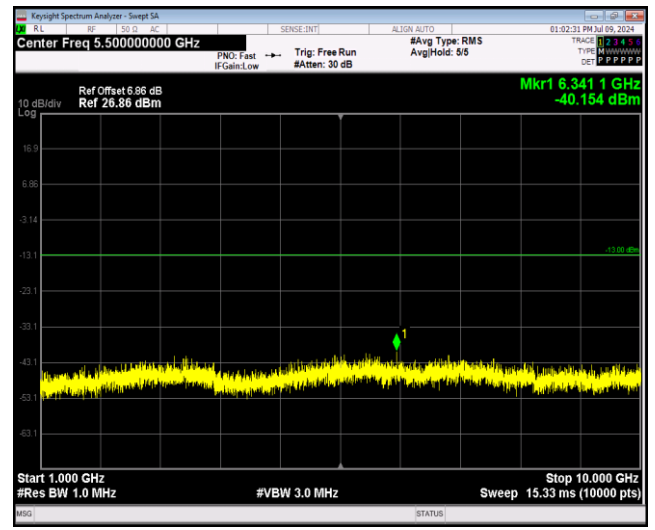

Band26-15MHz-16QAM-26915-1RB#0-Range1:130~1000MHz

Band26-15MHz-16QAM-26915-1RB#0-Range2:1000~10000MHz

Band26-15MHz-16QAM-26965-1RB#0-Range1:130~1000MHz

Band26-15MHz-16QAM-26965-1RB#0-Range2:1000~10000MHz