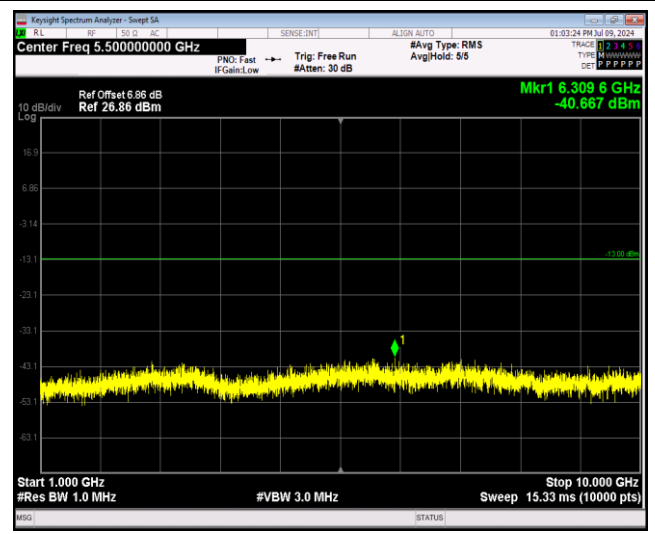

Band26-15MHz-16QAM-26965-1RB#0-Range2:1000~10000MHz