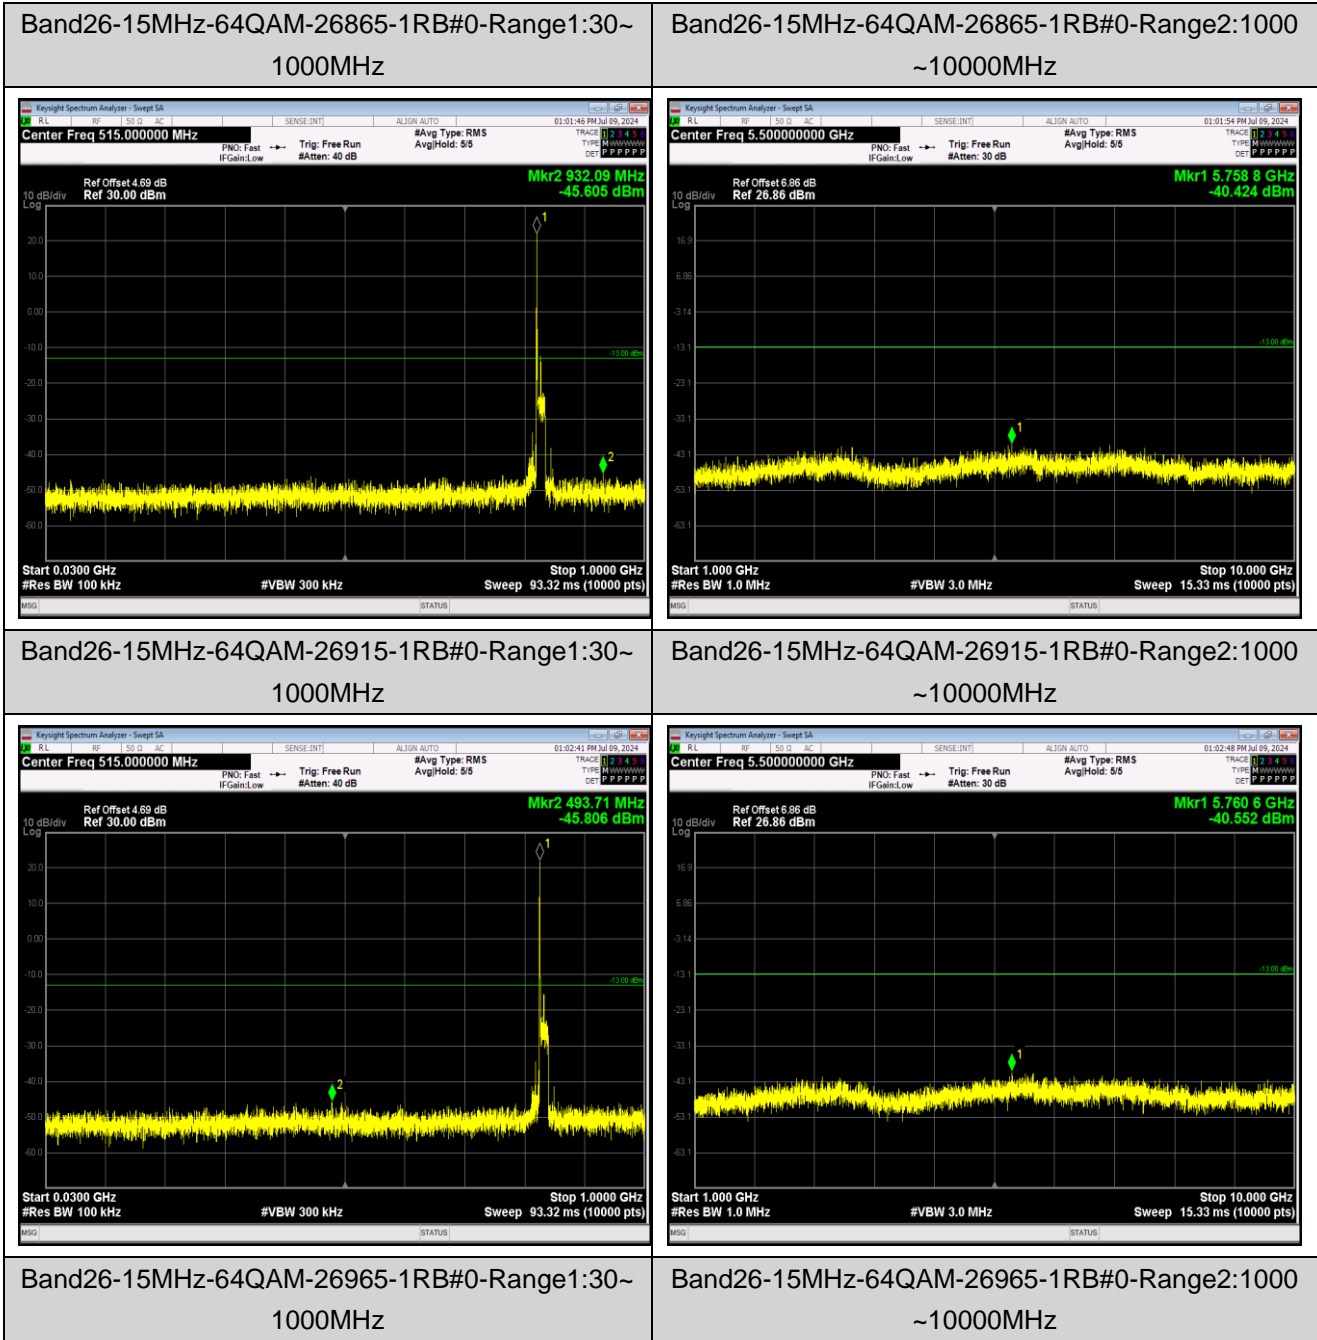

Band26-15MHz-16QAM-26915-1RB#0-Range1:130~1000MHz

Band26-15MHz-16QAM-26915-1RB#0-Range2:1000~10000MHz

Band26-15MHz-16QAM-26965-1RB#0-Range1:130~1000MHz

Band26-15MHz-16QAM-26965-1RB#0-Range2:1000~10000MHz

Band26-15MHz-16QAM-26965-1RB#0-Range1:130~1000MHz

Band26-15MHz-16QAM-26965-1RB#0-Range2:1000~10000MHz

Band41-5MHz-QPSK-39675-1RB#0-Range1:30~1000MHz

Band41-5MHz-QPSK-39675-1RB#0-Range2:1000~26500MHz

Band41-5MHz-QPSK-40620-1RB#0-Range1:30~1000MHz