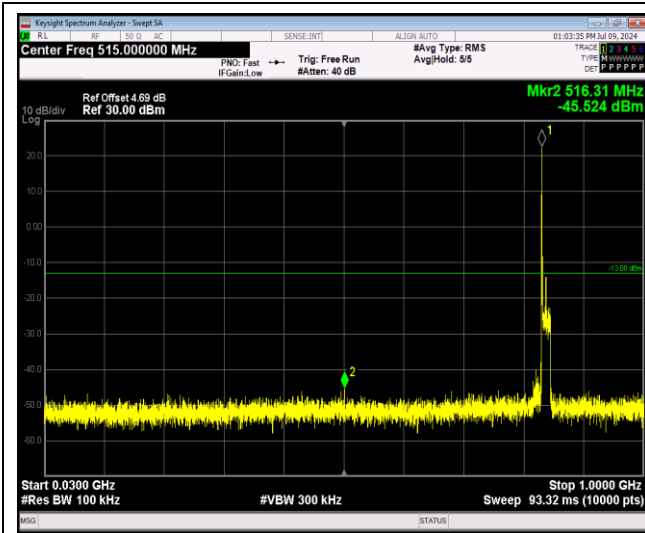

JianYan Testing Group Shenzhen Co., Ltd.
No.101, Building 8, Innovation Wisdom Port, No.155 Hongtian Road, Huangpu Community,
Xinqiao Street, Bao'an District, Shenzhen, Guangdong, People's Republic of China.
Tel: +86-755-23118282, Fax: +86-755-23116366

Project No.: JYTSZR2406068