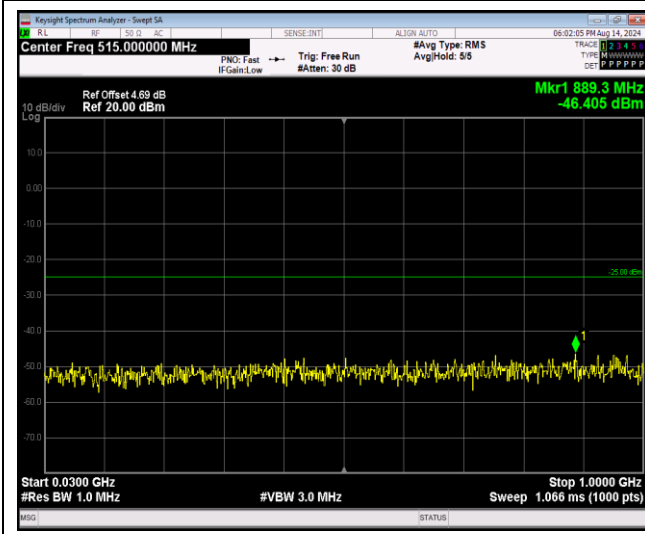

Band41-5MHz-QPSK-40620-1RB#0-Range1:30~1000MHz

JianYan Testing Group Shenzhen Co., Ltd.
No.101, Building 8, Innovation Wisdom Port, No.155 Hongtian Road, Huangpu Community,
Xinqiao Street, Bao'an District, Shenzhen, Guangdong, People's Republic of China.
Tel: +86-755-23118282, Fax: +86-755-23116366