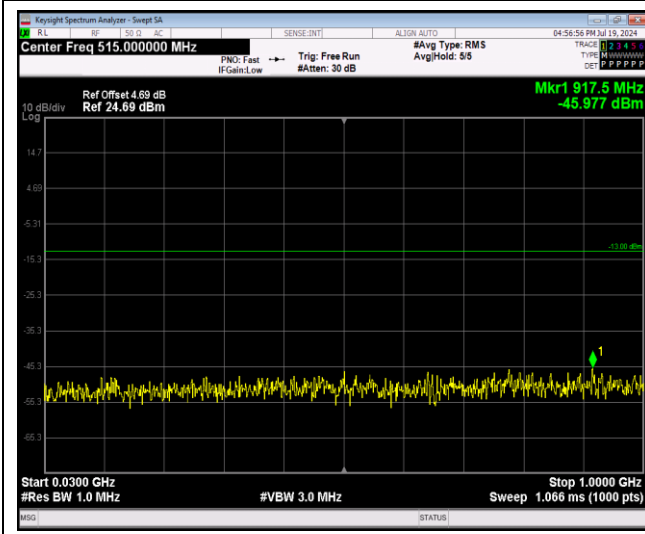

Band66-1.4MHz-16QAM-131979-1RB#0-Range1:30~1000MHz