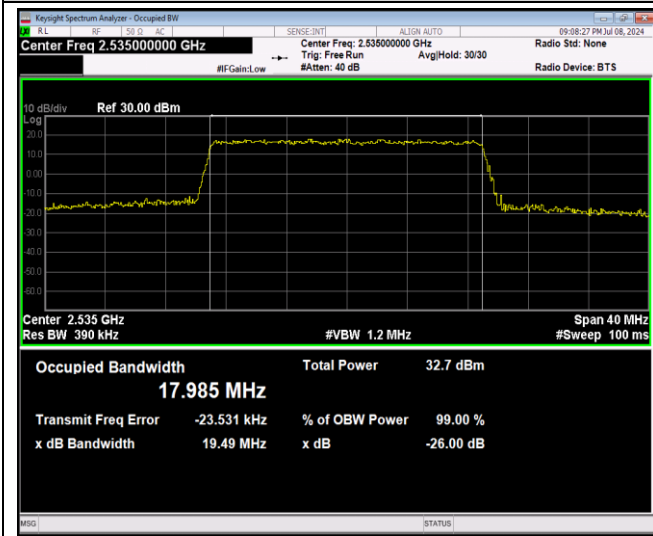

Band7-20MHz-QPSK-21100-100RB#0

Band7-20MHz-16QAM-20850-100RB#0