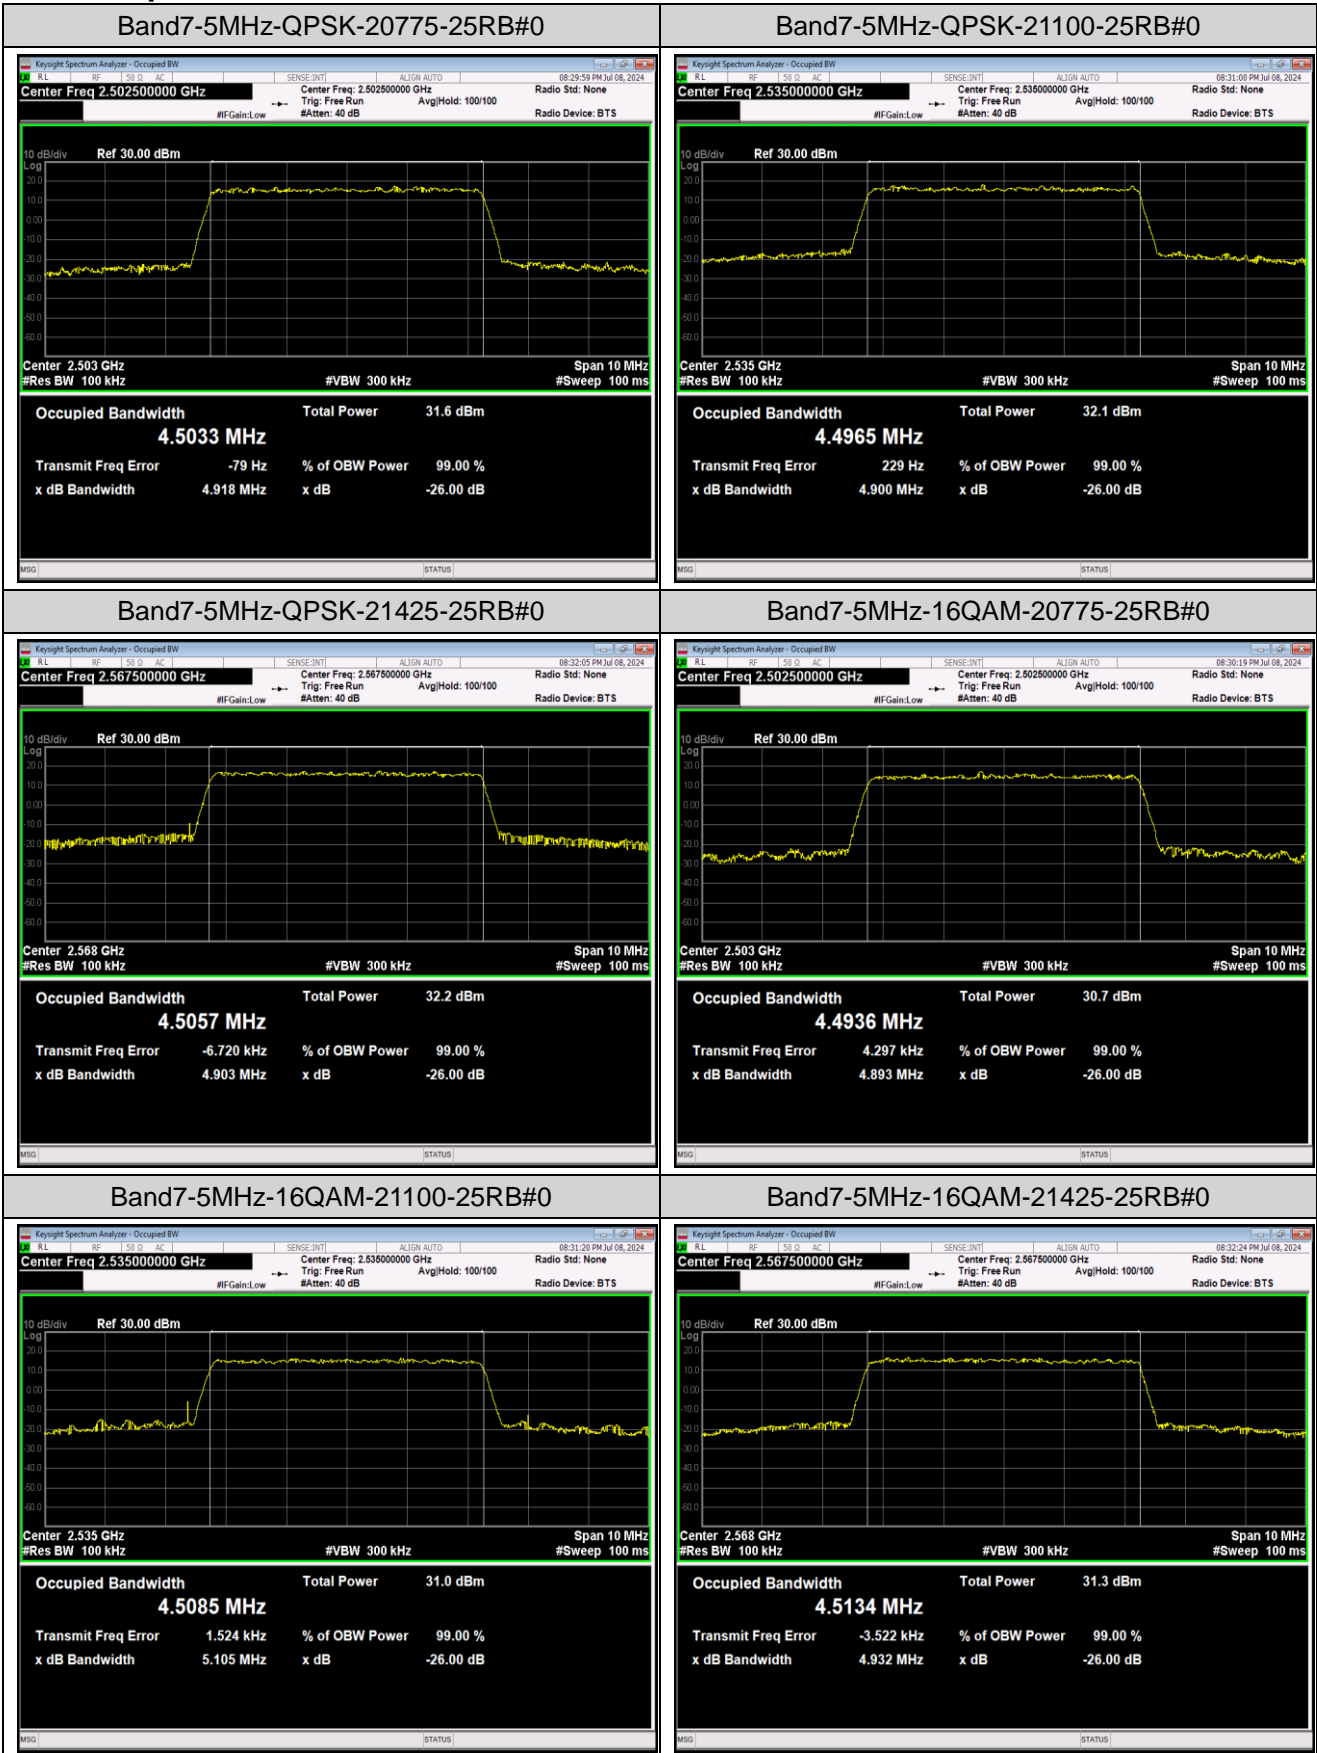

Test Graphs