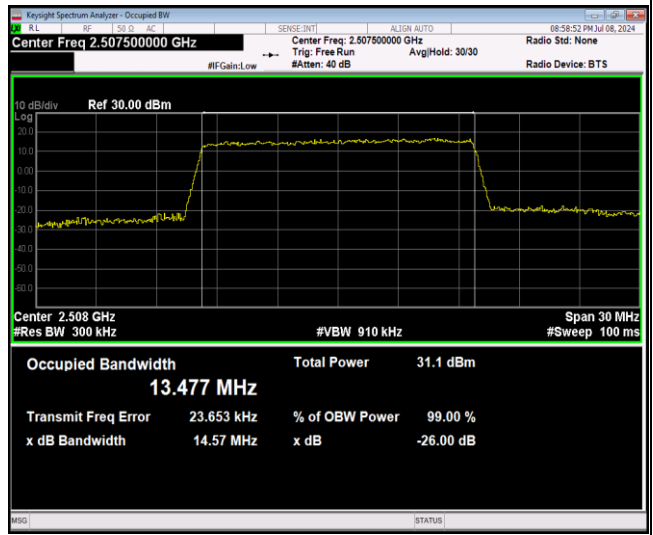

Band7-15MHz-16QAM-20825-75RB#0

Band7-15MHz-16QAM-21375-75RB#0