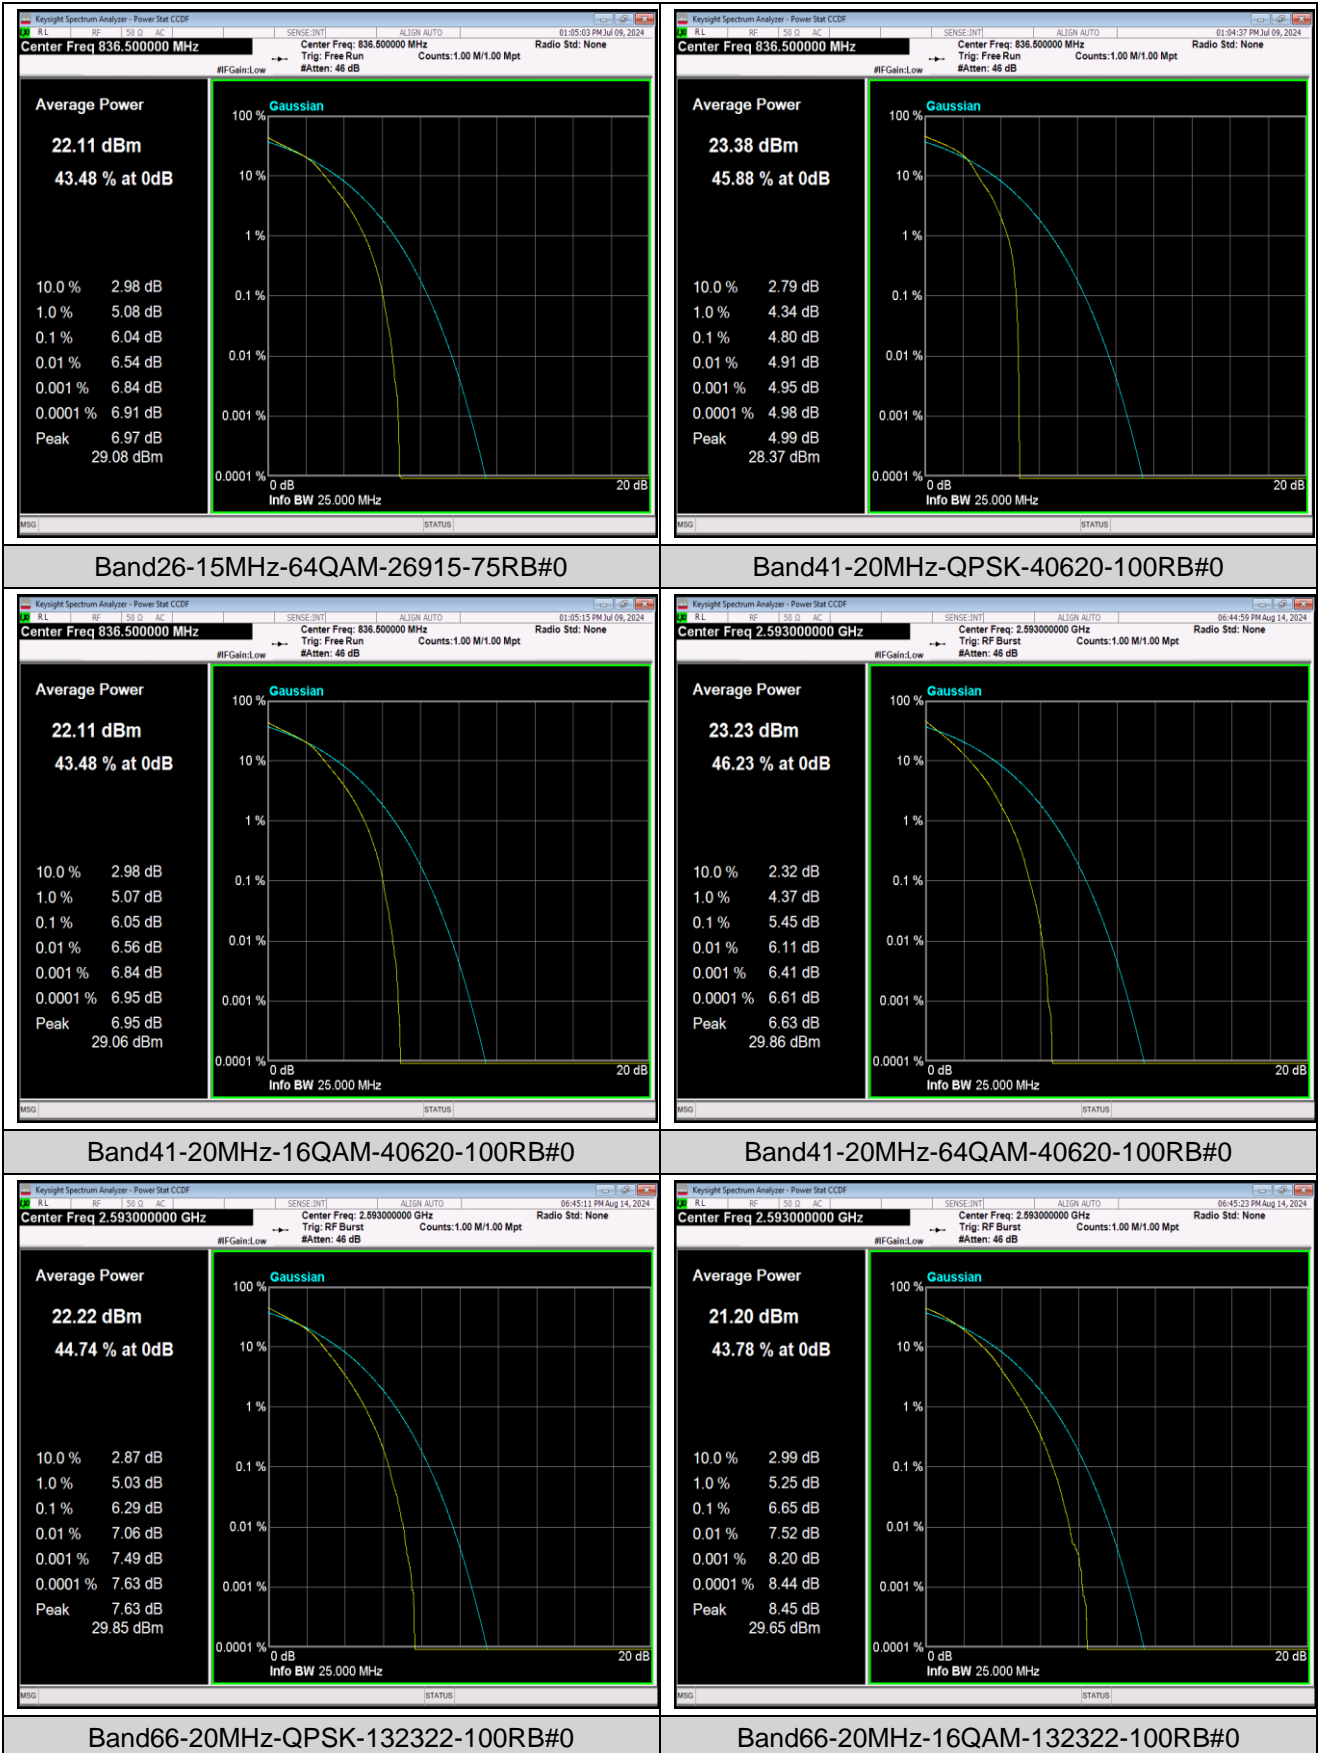

Band26-15MHz-16QAM-26915-75RB#0

Band26-15MHz-64QAM-26915-1RB#0