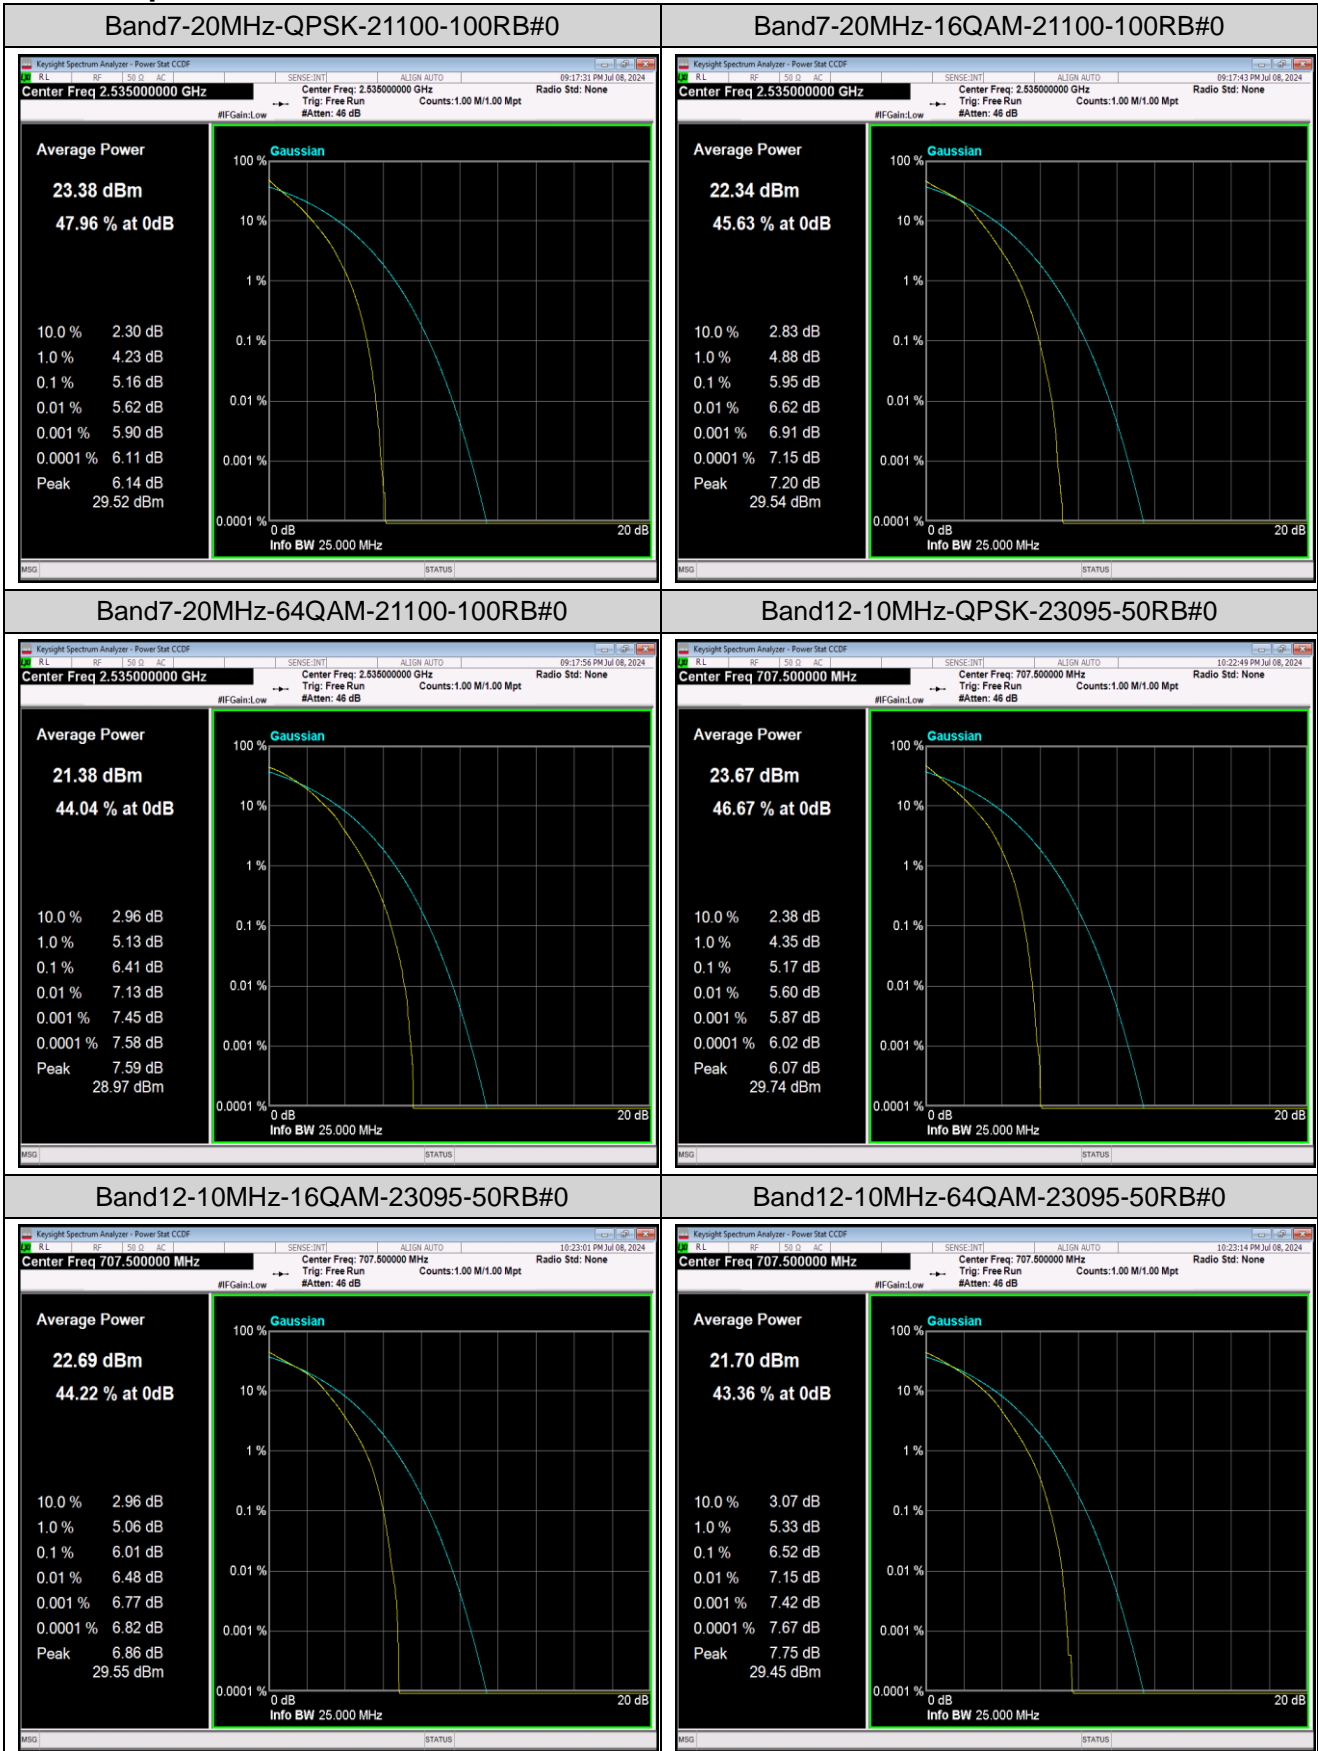

Remark: All bandwidth and all modulation had been tested, but only the worst case data displayed in this report.

Test Graphs

Band26-10MHz-64QAM-26740-50RB#0

Band26-15MHz-QPSK-26915-1RB#0

Band26-15MHz-QPSK-26915-75RB#0