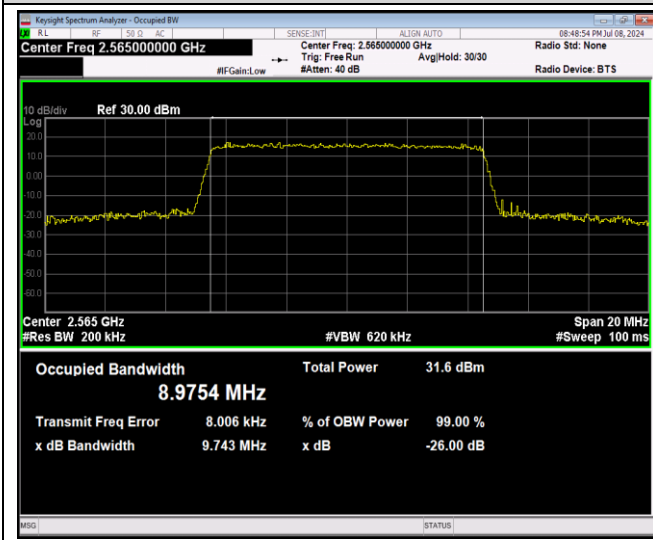

Test Graphs

Band7-10MHz-16QAM-21400-50RB#0

Band7-10MHz-64QAM-20800-50RB#0

Band7-10MHz-64QAM-21100-50RB#0

Band7-10MHz-64QAM-21400-50RB#0

Band7-15MHz-QPSK-20825-75RB#0

Band7-15MHz-QPSK-21100-75RB#0

Band7-15MHz-QPSK-21375-75RB#0