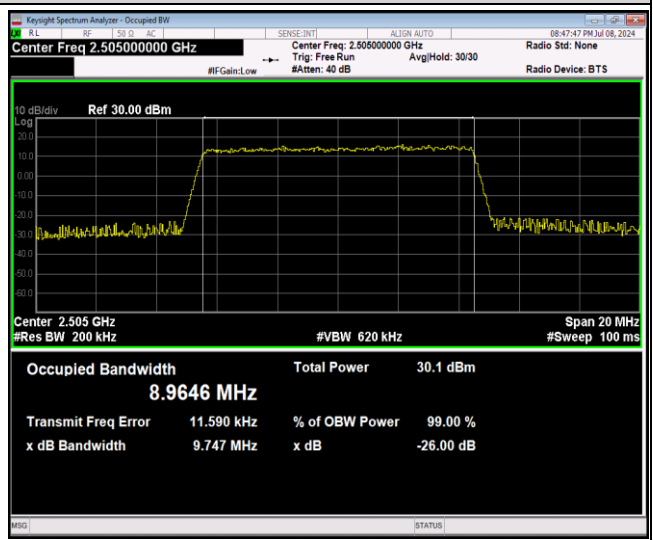

Test Graphs

Band7-10MHz-16QAM-21400-50RB#0

Band7-10MHz-64QAM-20800-50RB#0

Band7-10MHz-64QAM-21100-50RB#0

Band7-10MHz-64QAM-21400-50RB#0

Band7-15MHz-QPSK-20825-75RB#0

Band7-15MHz-QPSK-21100-75RB#0

Band7-15MHz-QPSK-21375-75RB#0