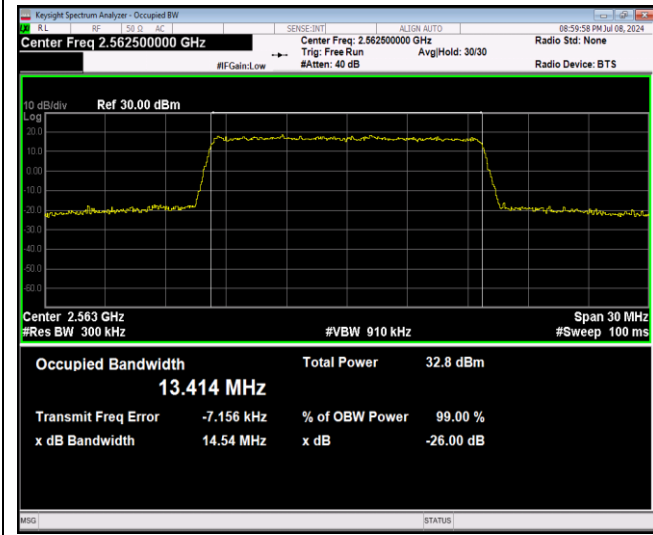

Band7-15MHz-QPSK-21375-75RB#0

Band7-15MHz-16QAM-21100-75RB#0