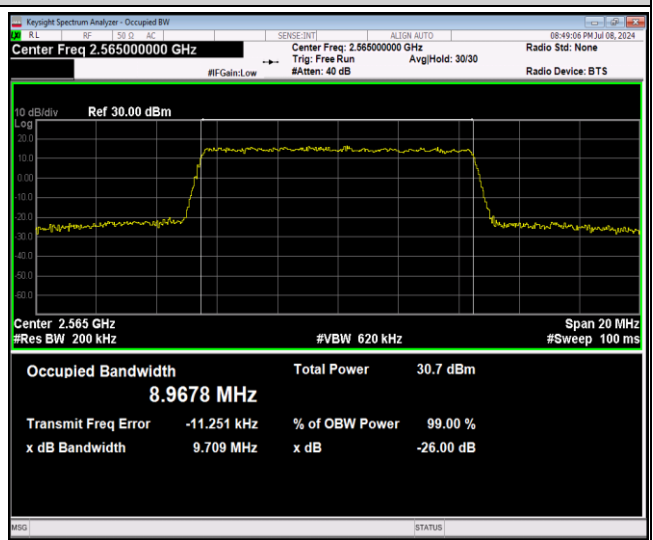

Test Graphs

Band7-10MHz-16QAM-21400-50RB#0

Band7-10MHz-64QAM-20800-50RB#0

Band7-10MHz-64QAM-21100-50RB#0

Band7-10MHz-64QAM-21400-50RB#0

Band7-15MHz-QPSK-20825-75RB#0

Band7-15MHz-QPSK-21100-75RB#0

Band7-15MHz-QPSK-21375-75RB#0