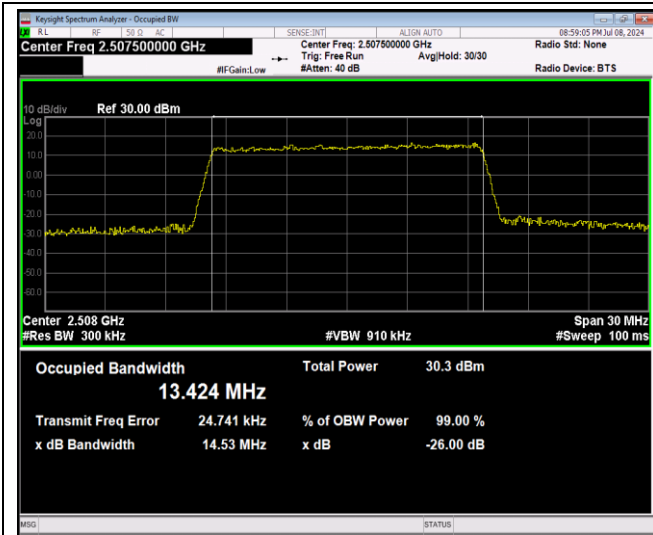

Band7-15MHz-16QAM-20825-75RB#0

Band7-15MHz-16QAM-21100-75RB#0

Band7-15MHz-16QAM-21375-75RB#0

Band7-15MHz-64QAM-20825-75RB#0

Band7-15MHz-64QAM-21100-75RB#0

Band7-15MHz-64QAM-21375-75RB#0

Band7-20MHz-QPSK-20850-100RB#0