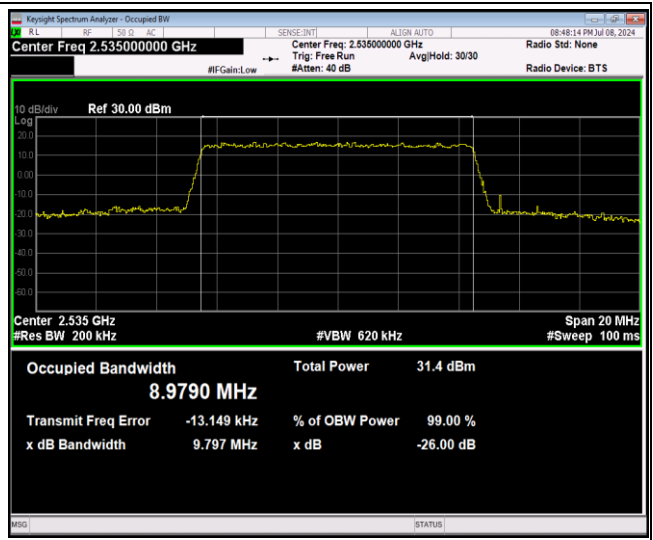

Band7-10MHz-64QAM-20800-50RB#0