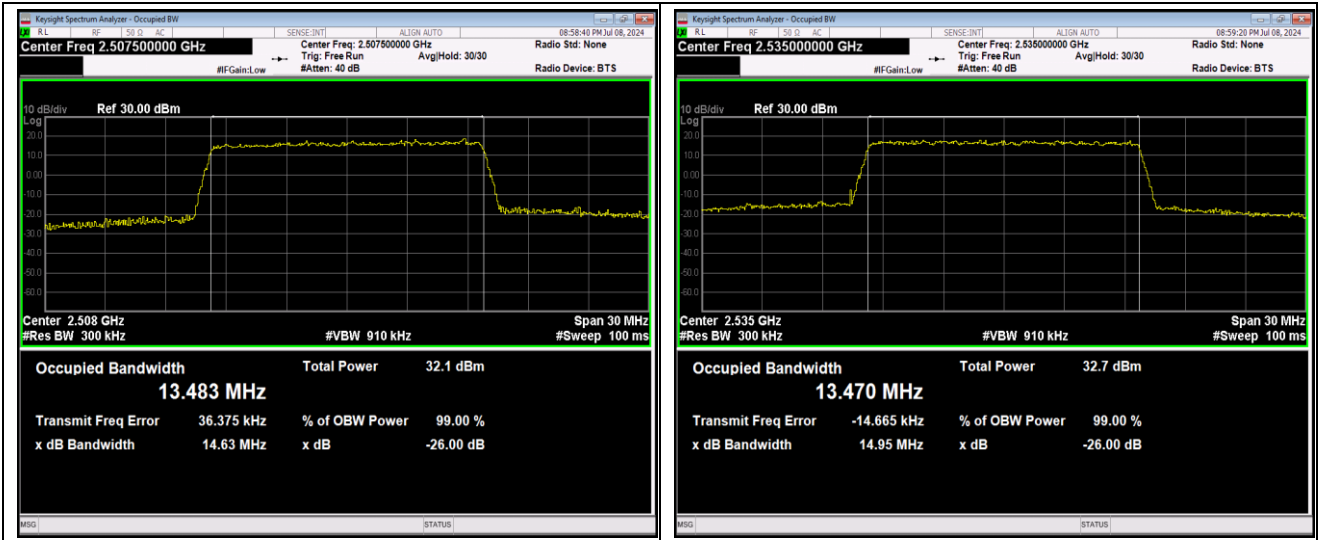

Test Graphs

Band7-10MHz-16QAM-21400-50RB#0

Band7-10MHz-64QAM-20800-50RB#0

Band7-10MHz-64QAM-21100-50RB#0

Band7-10MHz-64QAM-21400-50RB#0

Band7-15MHz-QPSK-20825-75RB#0

Band7-15MHz-QPSK-21100-75RB#0

Band7-15MHz-QPSK-21375-75RB#0