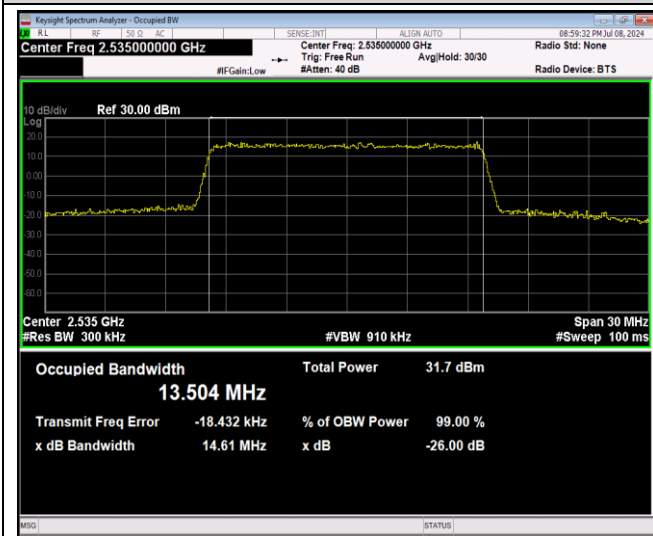

Band7-15MHz-16QAM-21100-75RB#0

Band7-15MHz-64QAM-20825-75RB#0