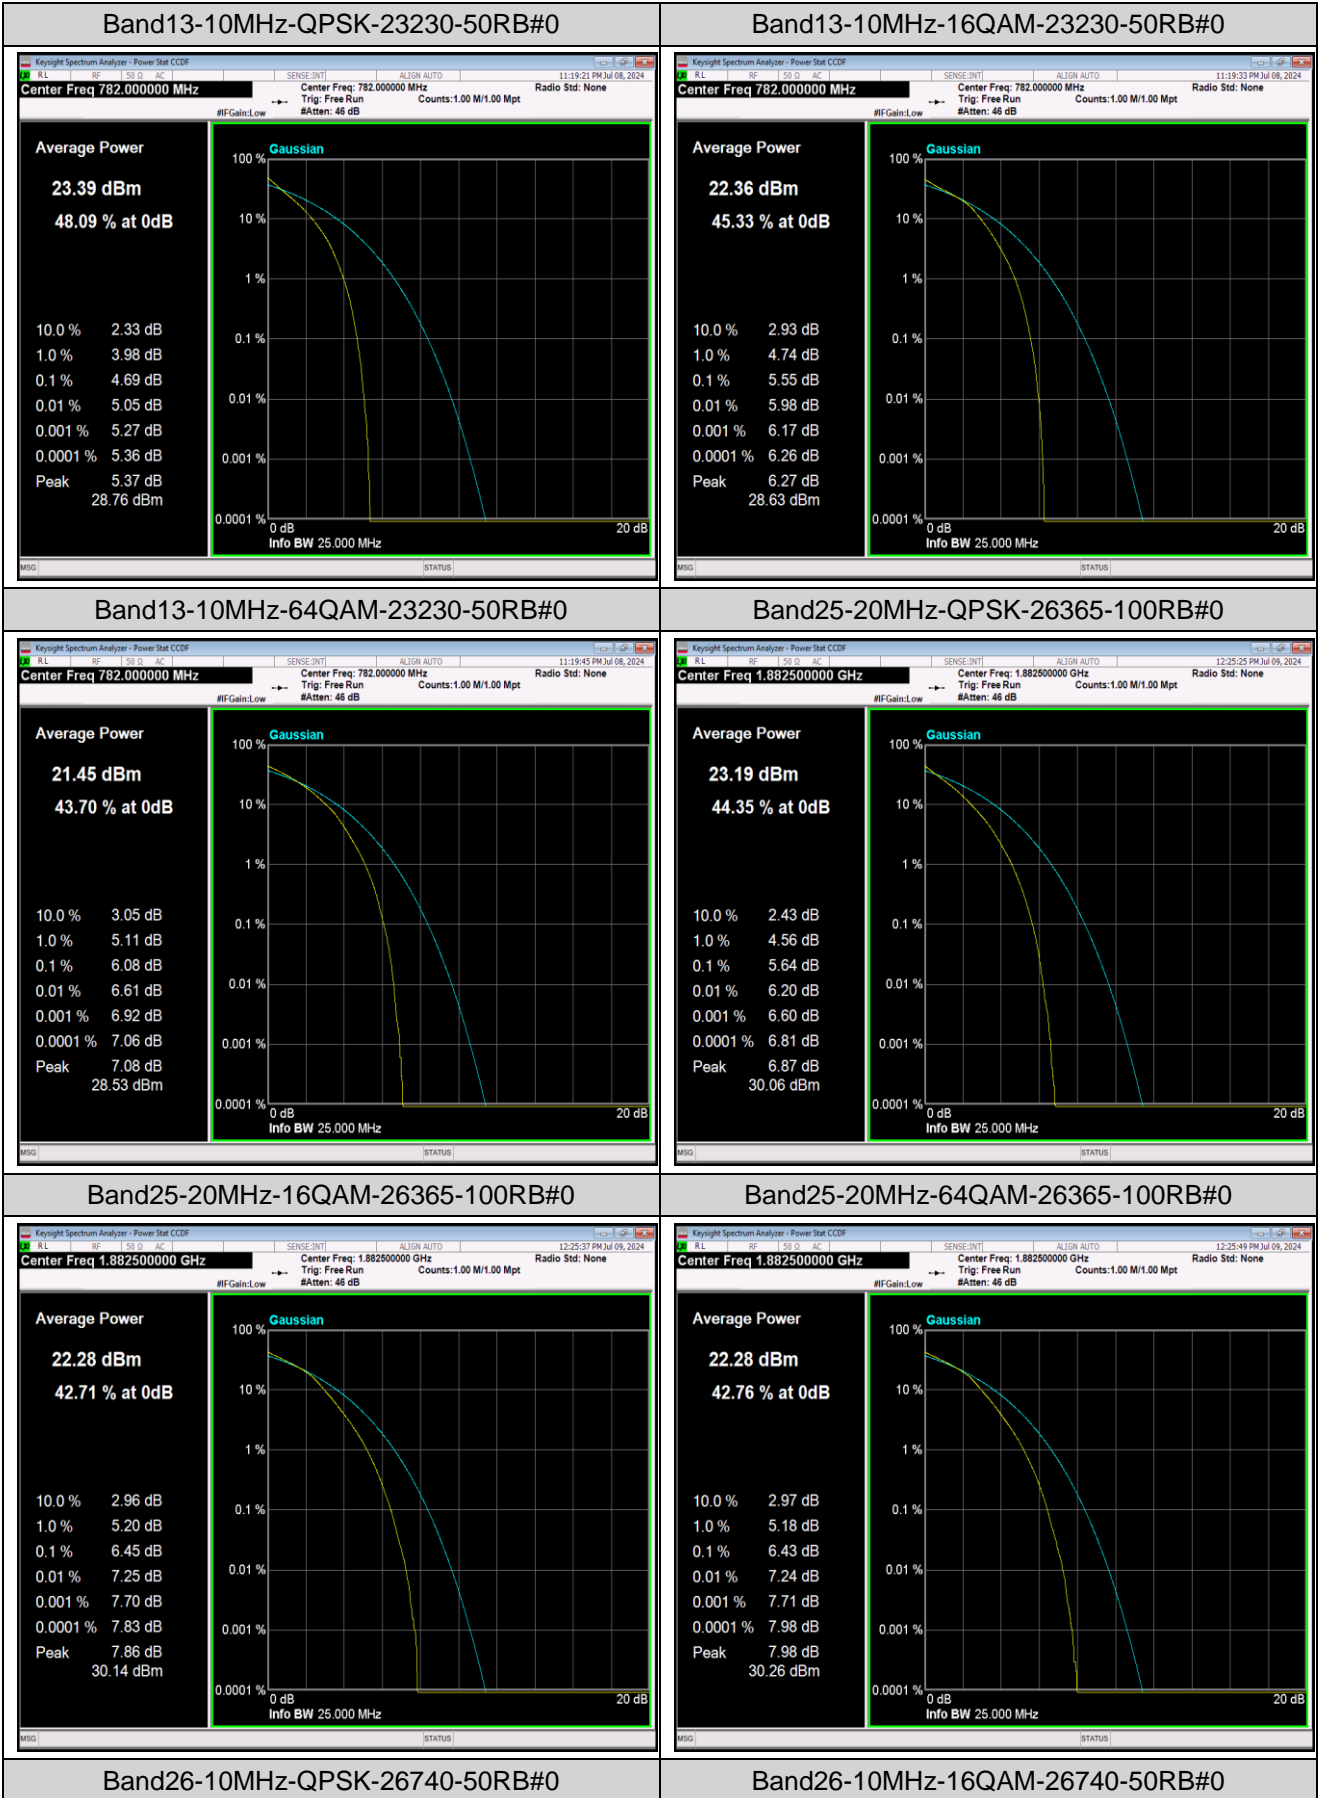

Remark: All bandwidth and all modulation had been tested, but only the worst case data displayed in this report.

Test Graphs

Band26-10MHz-64QAM-26740-50RB#0

Band26-15MHz-QPSK-26915-1RB#0

Band26-15MHz-QPSK-26915-75RB#0