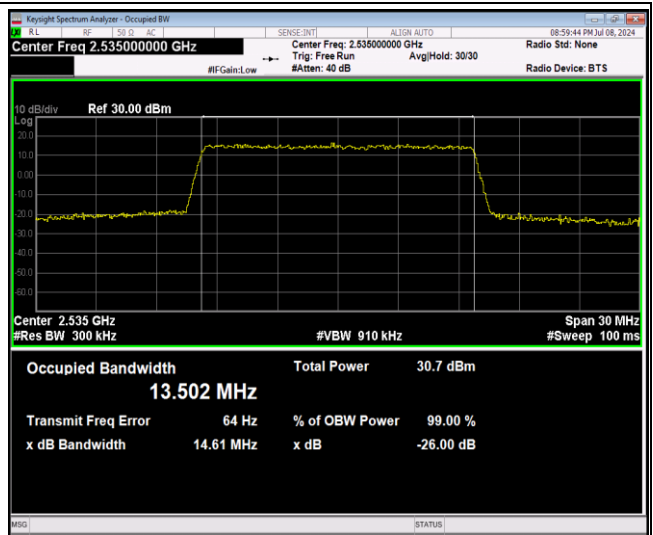

Band7-15MHz-16QAM-20825-75RB#0

Band7-15MHz-16QAM-21100-75RB#0

Band7-15MHz-16QAM-21375-75RB#0

Band7-15MHz-64QAM-20825-75RB#0

Band7-15MHz-64QAM-21100-75RB#0

Band7-15MHz-64QAM-21375-75RB#0

Band7-20MHz-QPSK-20850-100RB#0