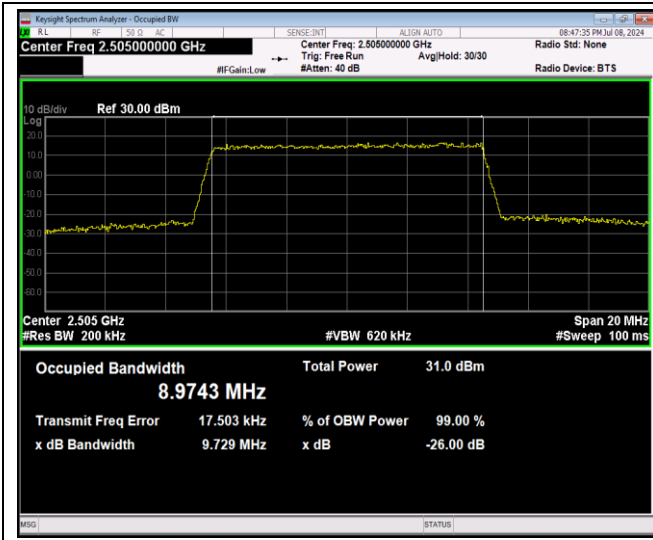

Band7-10MHz-16QAM-21400-50RB#0