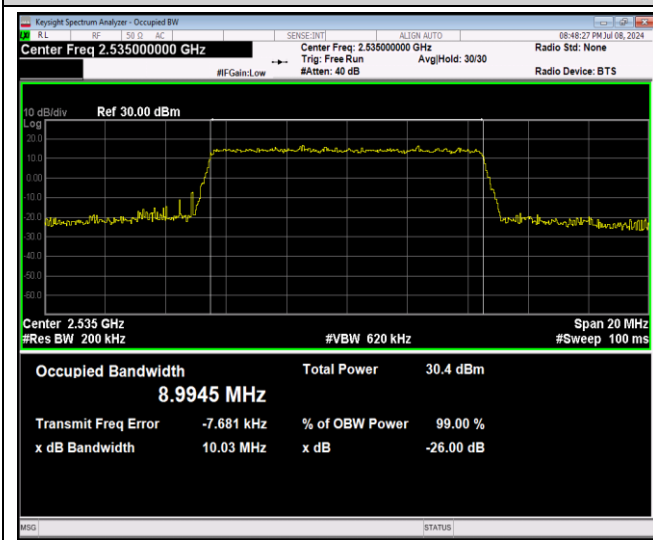

Test Graphs

Band7-10MHz-16QAM-21400-50RB#0

Band7-10MHz-64QAM-20800-50RB#0

Band7-10MHz-64QAM-21100-50RB#0

Band7-10MHz-64QAM-21400-50RB#0

Band7-15MHz-QPSK-20825-75RB#0

Band7-15MHz-QPSK-21100-75RB#0

Band7-15MHz-QPSK-21375-75RB#0