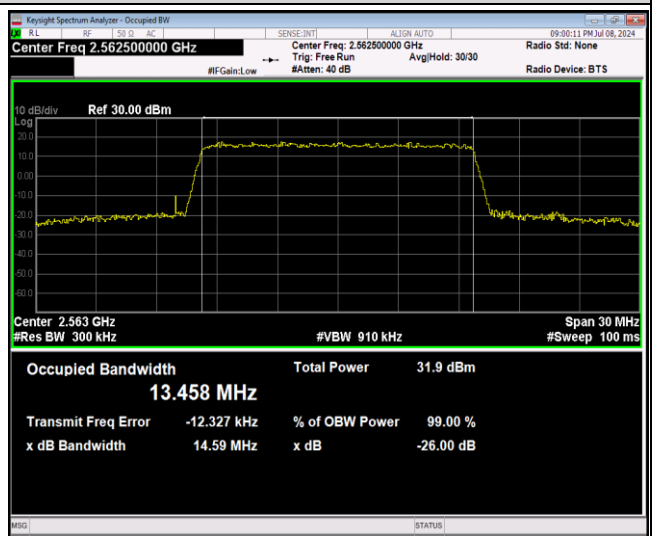

Band7-15MHz-16QAM-20825-75RB#0

Band7-15MHz-16QAM-21100-75RB#0

Band7-15MHz-16QAM-21375-75RB#0

Band7-15MHz-64QAM-20825-75RB#0

Band7-15MHz-64QAM-21100-75RB#0

Band7-15MHz-64QAM-21375-75RB#0

Band7-20MHz-QPSK-20850-100RB#0