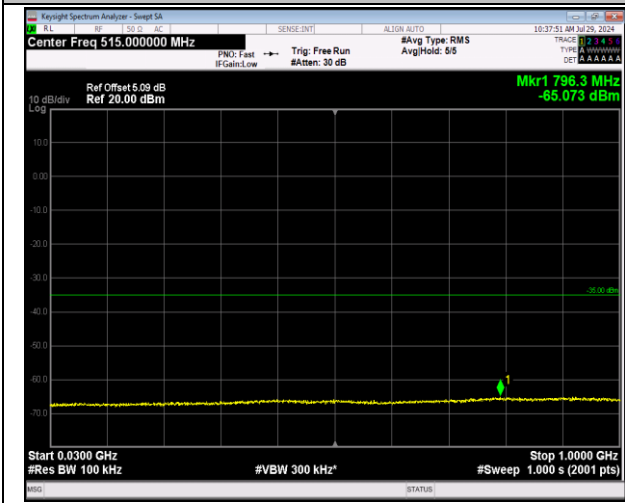

7-7-10MHz-20MHz-64QAM-64QAM-21006-21150-1RB#4
9-0RB#0-30~1000MHz-PASS

7-7-10MHz-20MHz-64QAM-64QAM-21006-21150-50RB#-
0-100RB#0-30~1000MHz-PASS