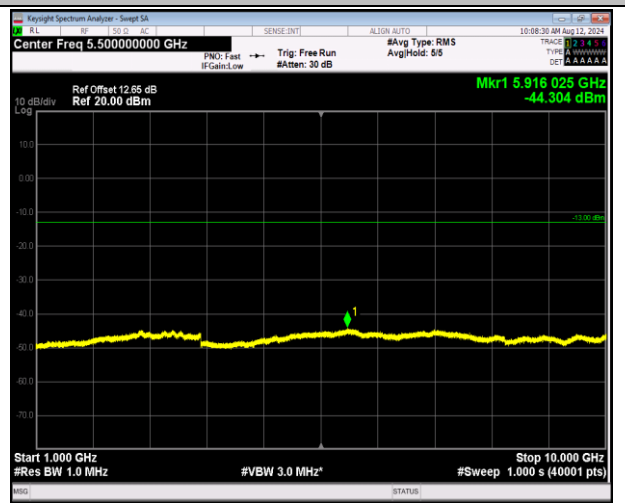

5-5-10MHz-10MHz-16QAM-16QAM-20450-20549-1RB#0-0
RB#0-1000~10000MHz-PASS

5-5-10MHz-10MHz-16QAM-16QAM-20450-20549-1RB#0-1
RB#49-1000~10000MHz-PASS