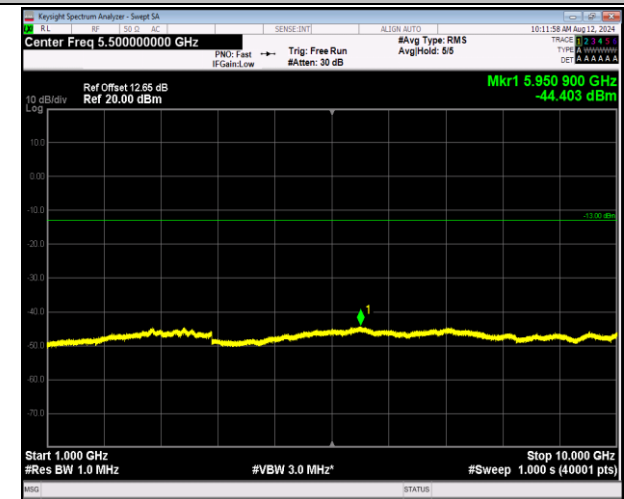

5-5-10MHz-10MHz-16QAM-16QAM-20476-20575-1RB#0-1
RB#49-1000~10000MHz-PASS

5-5-10MHz-10MHz-16QAM-16QAM-20476-20575-1RB#49-
ORB#0-1000~10000MHz-PASS