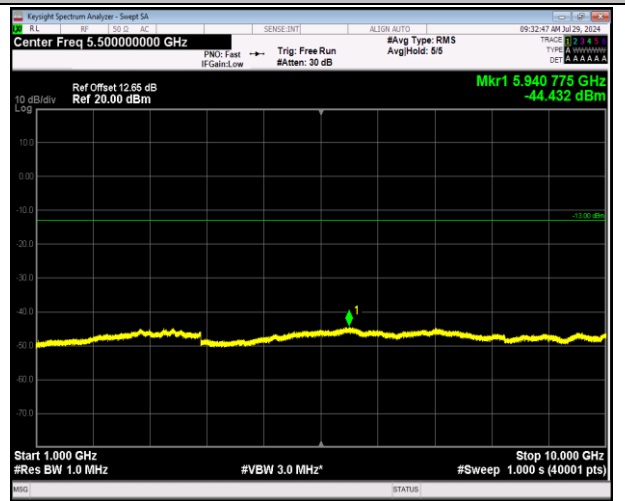

5-5-10MHz-10MHz-64QAM-64QAM-20476-20575-1RB#0-0RB#0-1000~10000MHz-PASS

5-5-10MHz-10MHz-64QAM-64QAM-20476-20575-1RB#0-1RB#49-1000~10000MHz-PASS