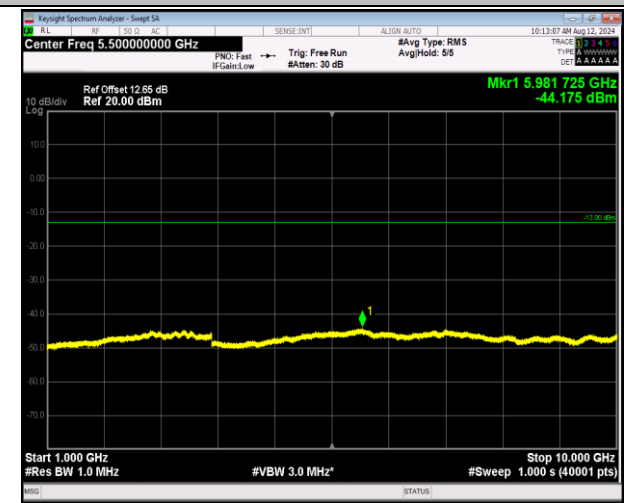

5-5-10MHz-10MHz-16QAM-16QAM-20476-20575-1RB#0-0
RB#0-1000~10000MHz-PASS

5-5-10MHz-10MHz-16QAM-16QAM-20476-20575-1RB#0-1
RB#49-1000~10000MHz-PASS