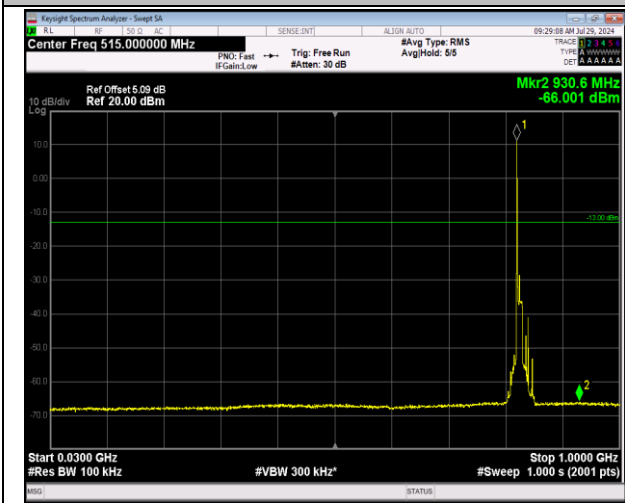

5-5-10MHz-10MHz-16QAM-16QAM-20450-20549-50RB#0-50RB#0-30~1000MHz-PASS

5-5-10MHz-10MHz-64QAM-64QAM-20450-20549-1RB#0-0RB#0-30~1000MHz-PASS