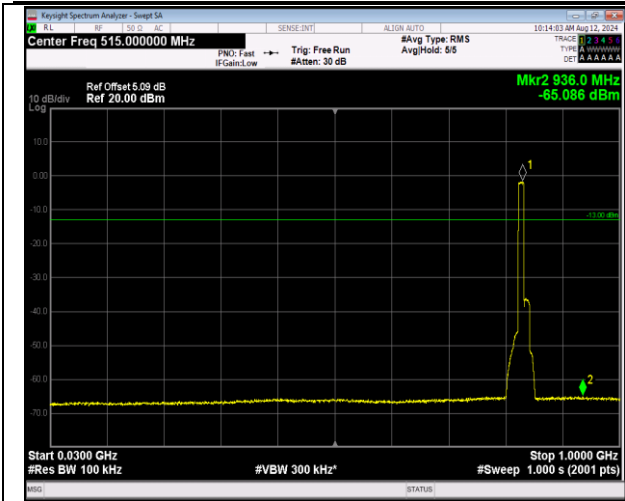

5-5-10MHz-10MHz-16QAM-16QAM-20476-20575-1RB#4
9-ORB#0-30~1000MHz-PASS

5-5-10MHz-10MHz-16QAM-16QAM-20476-20575-50RB#0-50RB#0-30~1000MHz-PASS