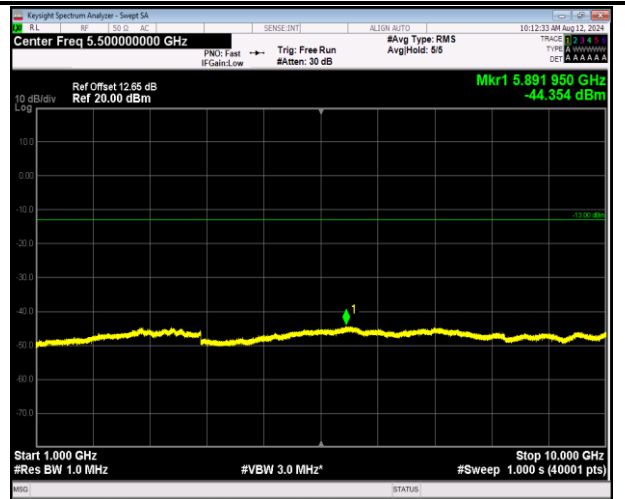

5-5-10MHz-10MHz-QPSK-QPSK-20476-20575-1RB#0-ORB
#0-1000~10000MHz-PASS

5-5-10MHz-10MHz-QPSK-QPSK-20476-20575-1RB#0-1RB
#49-1000~10000MHz-PASS