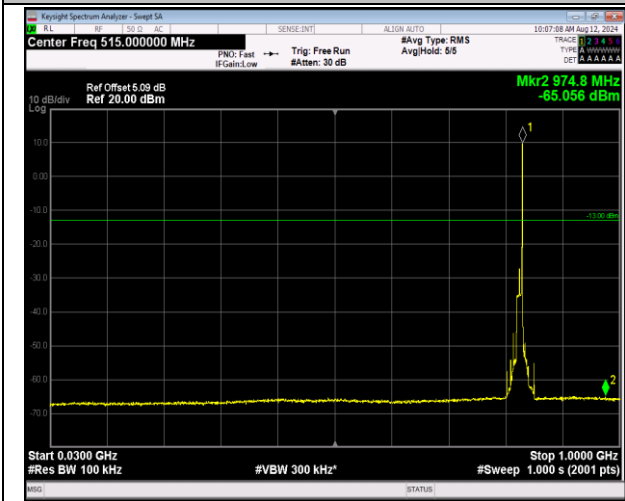

5-5-10MHz-10MHz-16QAM-16QAM-20450-20549-1RB#0
-1RB#49-30~1000MHz-PASS

5-5-10MHz-10MHz-16QAM-16QAM-20450-20549-1RB#4
9-ORB#0-30~1000MHz-PASS