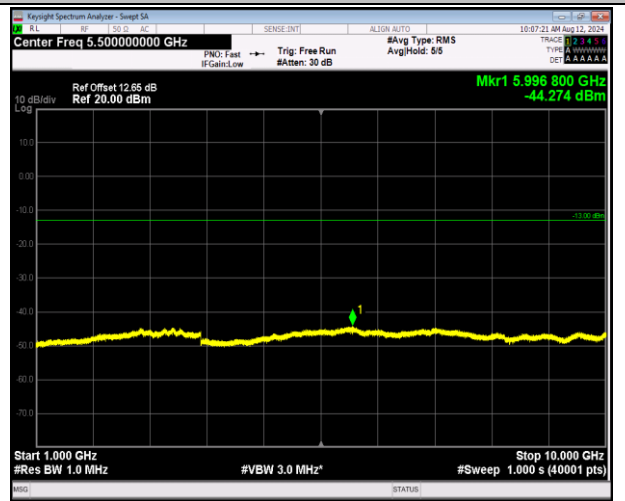

5-5-10MHz-10MHz-16QAM-16QAM-20450-20549-1RB#0-1
RB#49-1000~10000MHz-PASS

5-5-10MHz-10MHz-16QAM-16QAM-20450-20549-1RB#49-
ORB#0-1000~10000MHz-PASS