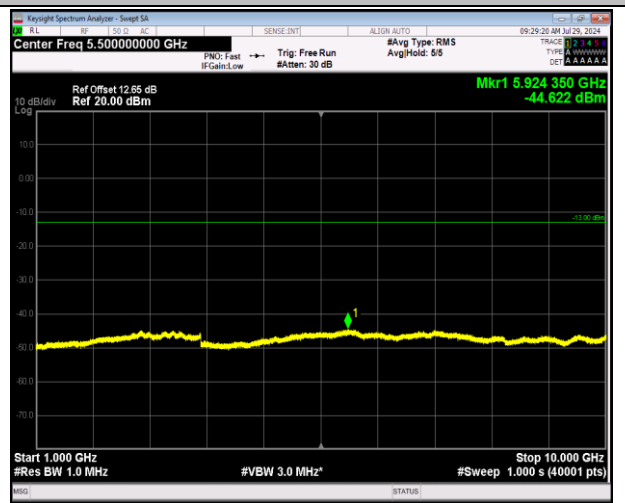

5-5-10MHz-10MHz-16QAM-16QAM-20450-20549-50RB#0-1000~10000MHz-PASS

5-5-10MHz-10MHz-64QAM-64QAM-20450-20549-1RB#0-0RB#0-1000~10000MHz-PASS