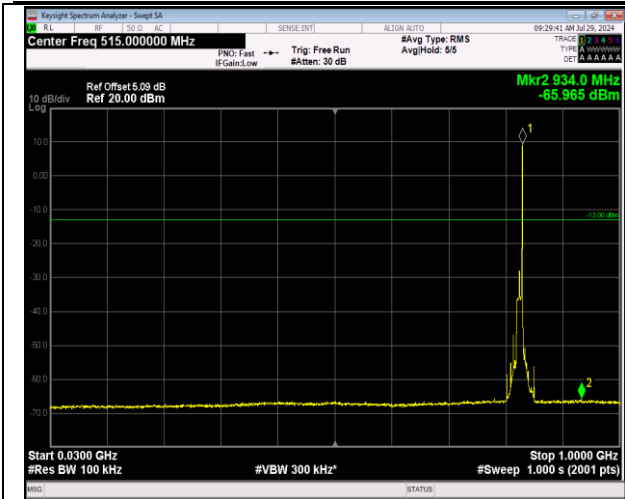

5-5-10MHz-10MHz-64QAM-64QAM-20450-20549-1RB#0-1RB#49-30~1000MHz-PASS

5-5-10MHz-10MHz-64QAM-64QAM-20450-20549-1RB#4
9-0RB#0-30~1000MHz-PASS