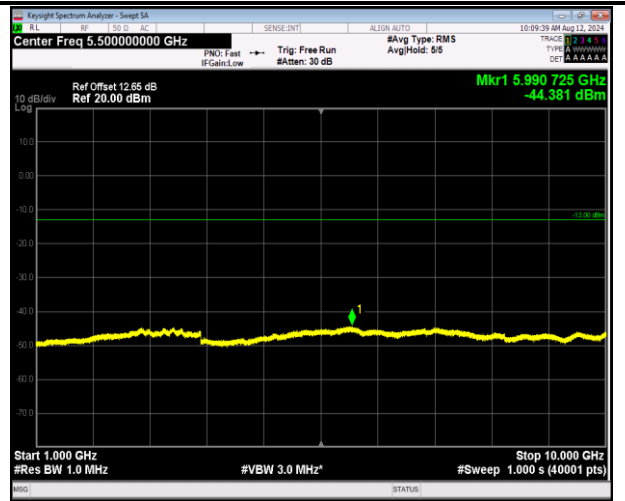

5-5-10MHz-10MHz-16QAM-16QAM-20450-20549-1RB#49-
ORB#0-1000~10000MHz-PASS

5-5-10MHz-10MHz-16QAM-16QAM-20450-20549-50RB#0-1000~10000MHz-PASS