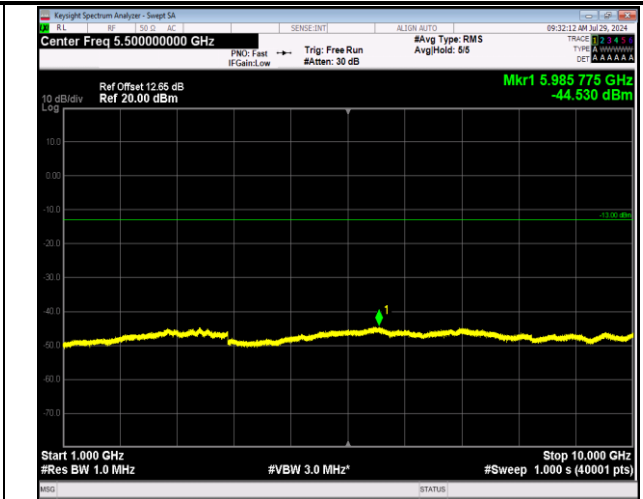

5-5-10MHz-10MHz-64QAM-64QAM-20476-20575-1RB#0-1RB#49-1000~10000MHz-PASS

5-5-10MHz-10MHz-64QAM-64QAM-20476-20575-1RB#49-
ORB#0-1000~10000MHz-PASS