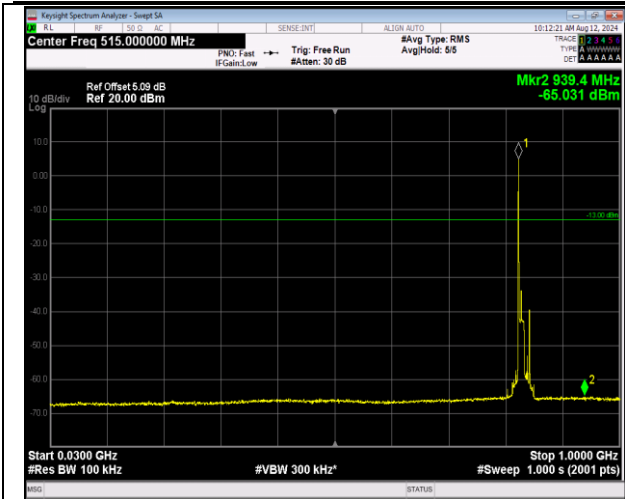

5-5-10MHz-10MHz-QPSK-QPSK-20476-20575-1RB#0-0
RB#0-30~1000MHz-PASS

5-5-10MHz-10MHz-QPSK-QPSK-20476-20575-1RB#0-1
RB#49-30~1000MHz-PASS