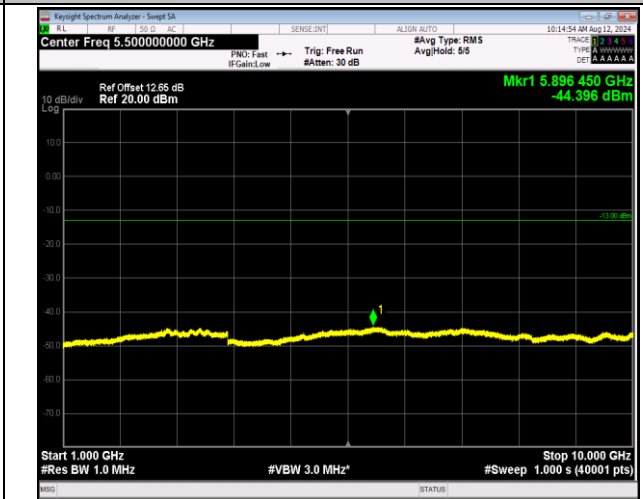

5-5-10MHz-10MHz-64QAM-64QAM-20476-20575-50RB#0-
50RB#0-1000~10000MHz-PASS

5-5-10MHz-10MHz-QPSK-QPSK-20501-20600-1RB#0-0RB
#0-1000~10000MHz-PASS