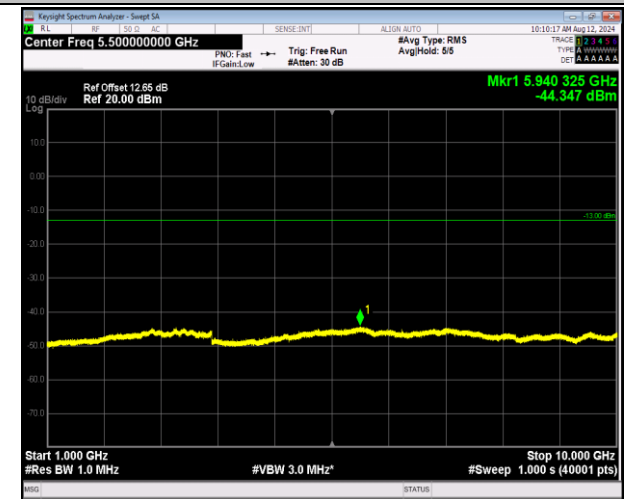

5-5-10MHz-10MHz-64QAM-64QAM-20450-20549-50RB#0-
50RB#0-1000~10000MHz-PASS

5-5-10MHz-10MHz-QPSK-QPSK-20476-20575-1RB#0-ORB
#0-1000~10000MHz-PASS