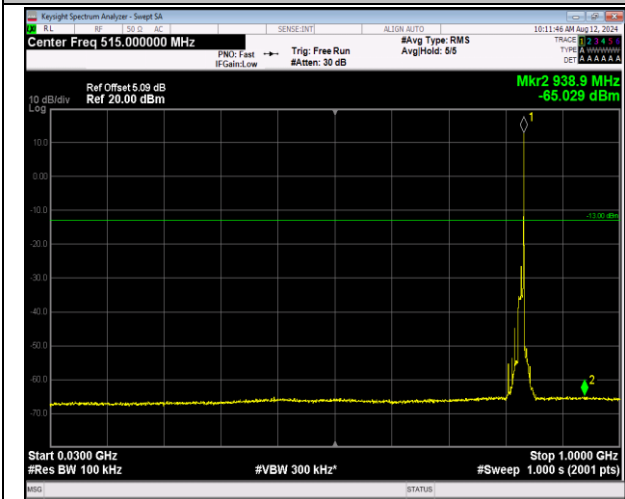

5-5-10MHz-10MHz-16QAM-16QAM-20476-20575-1RB#0
-1RB#49-30~1000MHz-PASS

5-5-10MHz-10MHz-16QAM-16QAM-20476-20575-1RB#4
9-ORB#0-30~1000MHz-PASS