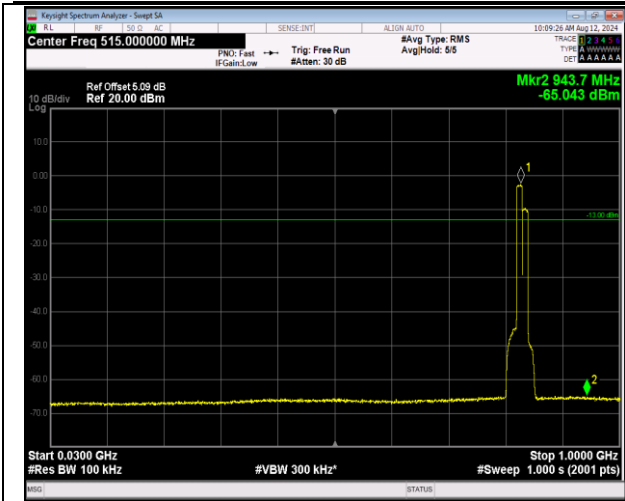

5-5-10MHz-10MHz-16QAM-16QAM-20450-20549-1RB#4
9-ORB#0-30~1000MHz-PASS

5-5-10MHz-10MHz-16QAM-16QAM-20450-20549-50RB#0-50RB#0-30~1000MHz-PASS