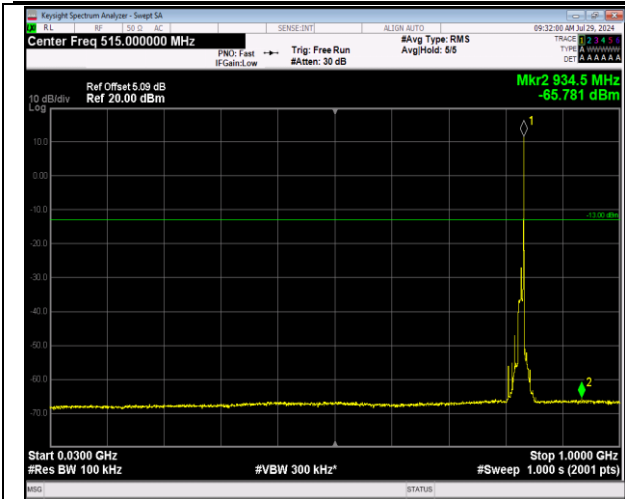

5-5-10MHz-10MHz-64QAM-64QAM-20476-20575-1RB#0-1RB#49-30~1000MHz-PASS

5-5-10MHz-10MHz-64QAM-64QAM-20476-20575-1RB#4
9-0RB#0-30~1000MHz-PASS