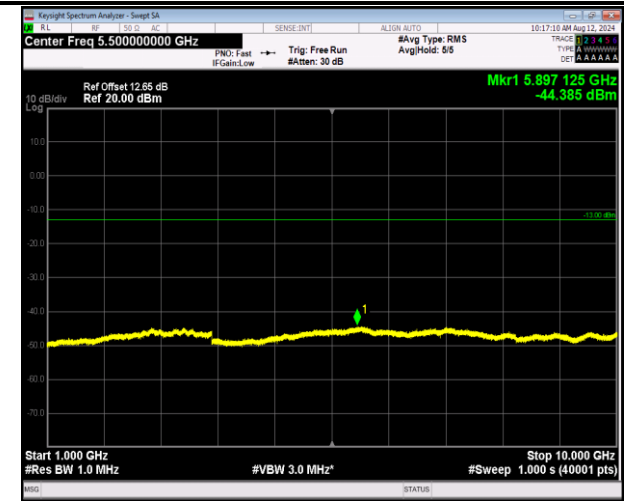

5-5-10MHz-10MHz-QPSK-QPSK-20501-20600-1RB#0-0RB
#0-1000~10000MHz-PASS

5-5-10MHz-10MHz-QPSK-QPSK-20501-20600-1RB#0-1RB
#49-1000~10000MHz-PASS