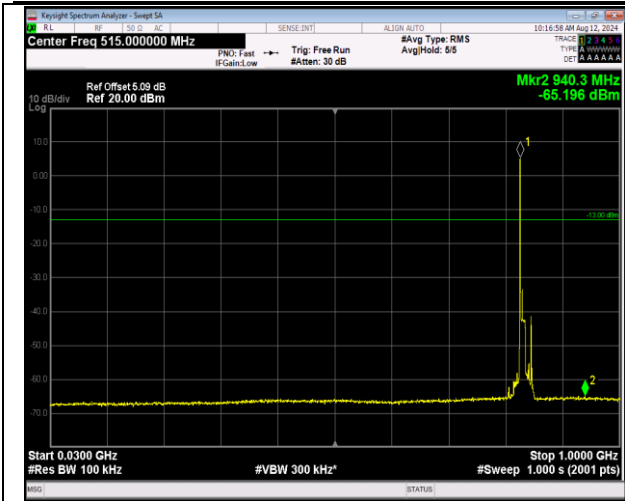

5-5-10MHz-10MHz-QPSK-QPSK-20501-20600-1RB#0-0
RB#0-30~1000MHz-PASS

5-5-10MHz-10MHz-QPSK-QPSK-20501-20600-1RB#0-1
RB#49-30~1000MHz-PASS