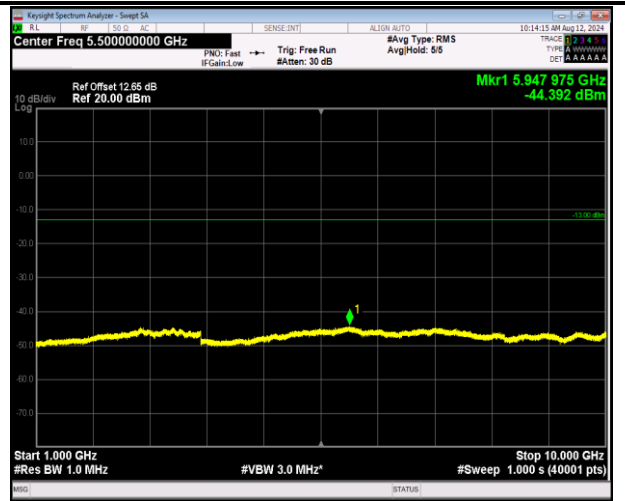

5-5-10MHz-10MHz-16QAM-16QAM-20476-20575-1RB#49-
ORB#0-1000~10000MHz-PASS

5-5-10MHz-10MHz-16QAM-16QAM-20476-20575-50RB#0-50RB#0-1000~10000MHz-PASS