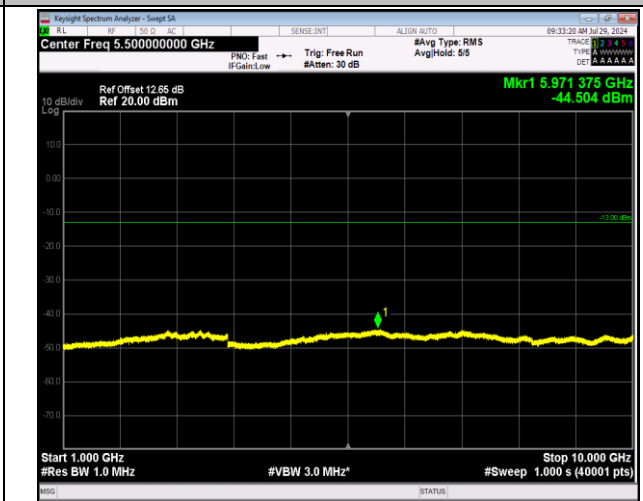

5-5-10MHz-10MHz-64QAM-64QAM-20476-20575-1RB#49-
ORB#0-1000~10000MHz-PASS

5-5-10MHz-10MHz-64QAM-64QAM-20476-20575-50RB#0-
50RB#0-1000~10000MHz-PASS