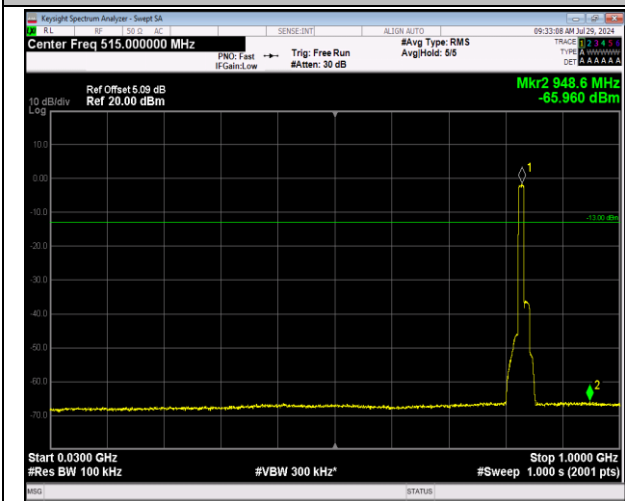

5-5-10MHz-10MHz-64QAM-64QAM-20476-20575-1RB#4
9-0RB#0-30~1000MHz-PASS

5-5-10MHz-10MHz-64QAM-64QAM-20476-20575-50RB#-
0-50RB#0-30~1000MHz-PASS