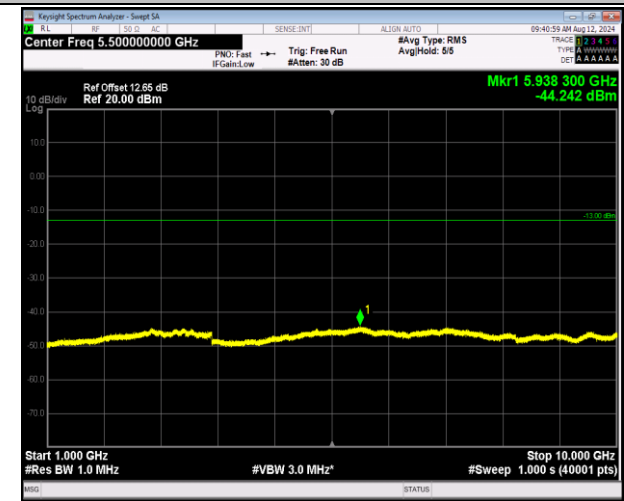

5-5-5MHz-3MHz-16QAM-16QAM-20510-20549-1RB#0-1R
B#15-1000~10000MHz-PASS

5-5-5MHz-3MHz-16QAM-16QAM-20510-20549-1RB#24-0R
B#0-1000~10000MHz-PASS