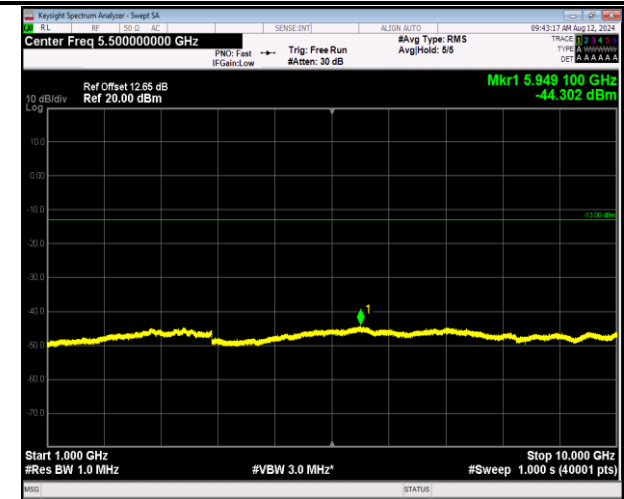

5-5-5MHz-3MHz-16QAM-16QAM-20510-20549-1RB#24-0R
B#0-1000~10000MHz-PASS

5-5-5MHz-3MHz-16QAM-16QAM-20510-20549-25RB#0-15RB#0-1000~10000MHz-PASS