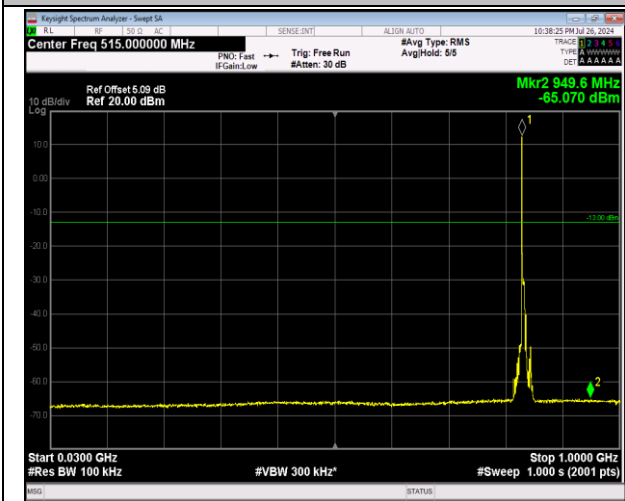

5-5-5MHz-3MHz-16QAM-16QAM-20510-20549-25RB#0-15RB#0-30~1000MHz-PASS

5-5-5MHz-3MHz-64QAM-64QAM-20510-20549-1RB#0-0RB#0-30~1000MHz-PASS