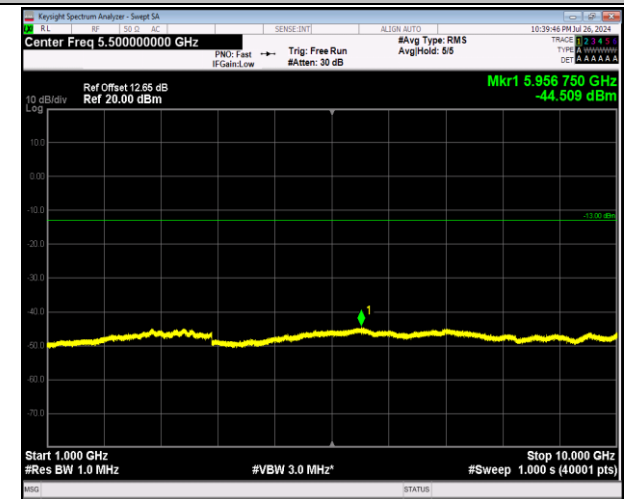

5-5-5MHz-3MHz-64QAM-64QAM-20510-20549-1RB#0-0RB#0-1000~10000MHz-PASS

5-5-5MHz-3MHz-64QAM-64QAM-20510-20549-1RB#0-1RB#15-1000~10000MHz-PASS