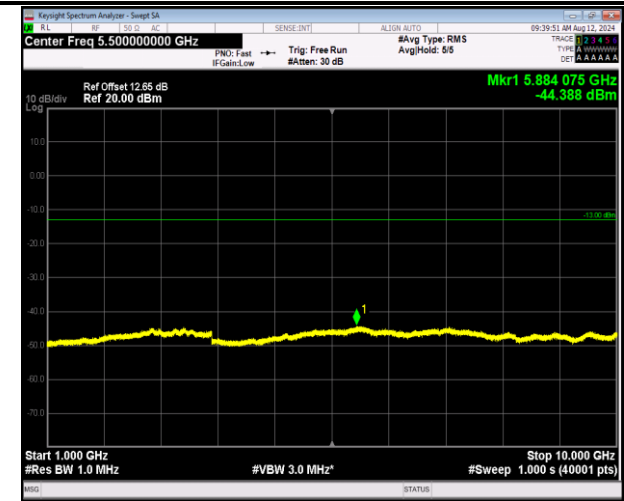

5-5-5MHz-3MHz-QPSK-QPSK-20510-20549-25RB#0-15RB
#0-1000~10000MHz-PASS

5-5-5MHz-3MHz-16QAM-16QAM-20510-20549-1RB#0-0R
B#0-1000~10000MHz-PASS