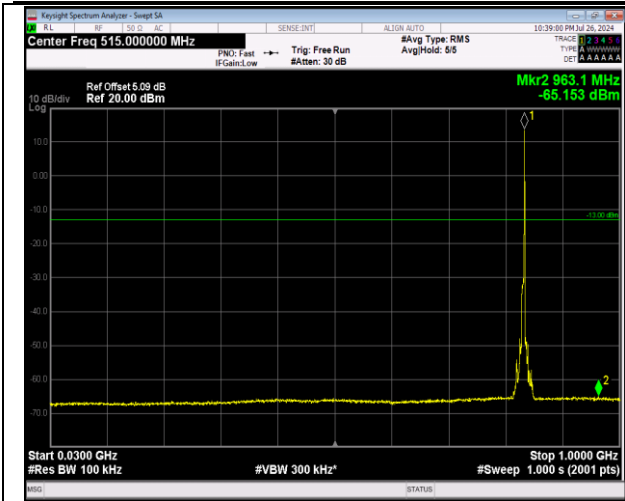

5-5-5MHz-3MHz-64QAM-64QAM-20510-20549-1RB#0-1RB#15-30~1000MHz-PASS

5-5-5MHz-3MHz-64QAM-64QAM-20510-20549-1RB#24-0RB#0-30~1000MHz-PASS