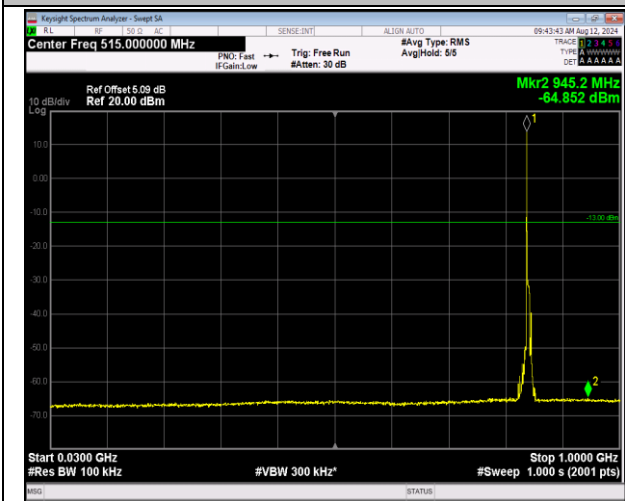

5-5-5MHz-3MHz-64QAM-64QAM-20510-20549-25RB#0-15RB#0-30~1000MHz-PASS

5-5-5MHz-3MHz-QPSK-QPSK-20595-20634-1RB#0-0RB#0-30~1000MHz-PASS