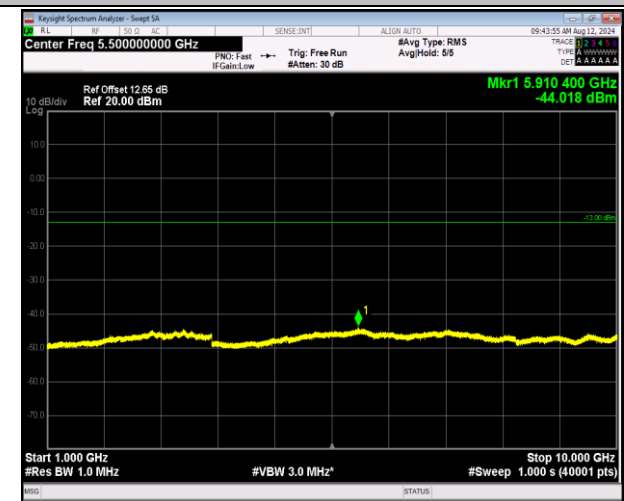

5-5-5MHz-3MHz-64QAM-64QAM-20510-20549-25RB#0-15RB#0-1000~10000MHz-PASS

5-5-5MHz-3MHz-QPSK-QPSK-20595-20634-1RB#0-0RB#0-1000~10000MHz-PASS