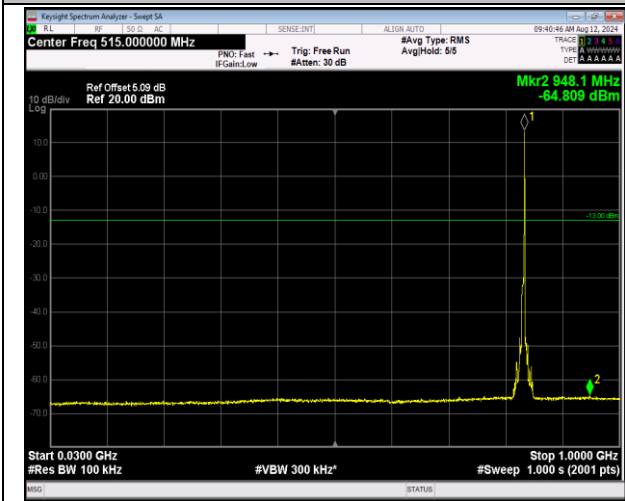

5-5-5MHz-3MHz-16QAM-16QAM-20510-20549-1RB#0-1
RB#15-30~1000MHz-PASS

5-5-5MHz-3MHz-16QAM-16QAM-20510-20549-1RB#24-
ORB#0-30~1000MHz-PASS