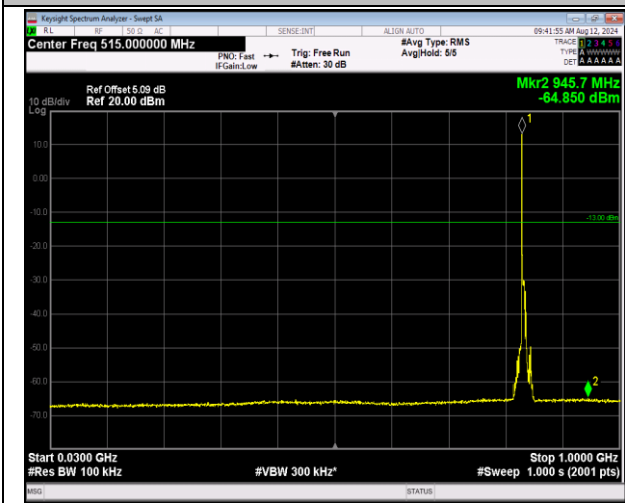

5-5-5MHz-3MHz-16QAM-16QAM-20510-20549-1RB#0-0
RB#0-30~1000MHz-PASS

5-5-5MHz-3MHz-16QAM-16QAM-20510-20549-1RB#0-1
RB#15-30~1000MHz-PASS