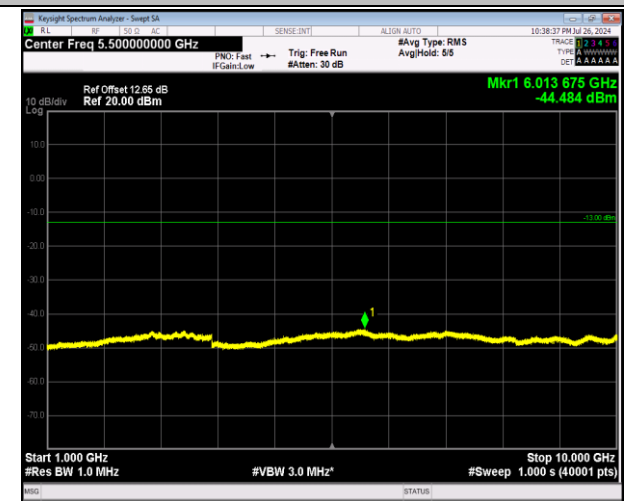

5-5-5MHz-3MHz-16QAM-16QAM-20510-20549-25RB#0-15RB#0-1000~10000MHz-PASS

5-5-5MHz-3MHz-64QAM-64QAM-20510-20549-1RB#0-0RB#0-1000~10000MHz-PASS