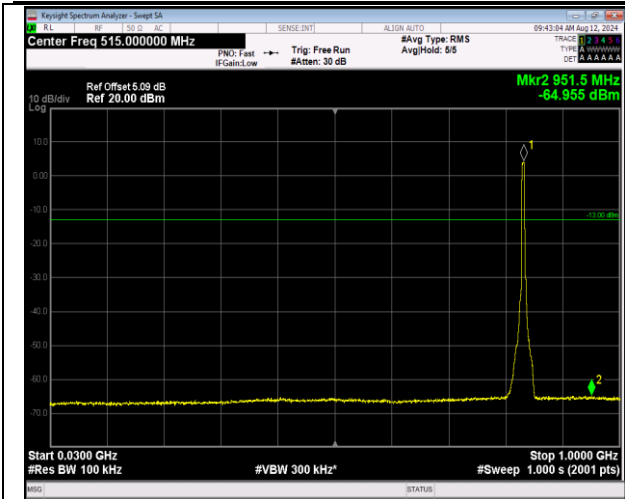

5-5-5MHz-3MHz-16QAM-16QAM-20510-20549-1RB#24-
ORB#0-30~1000MHz-PASS

5-5-5MHz-3MHz-16QAM-16QAM-20510-20549-25RB#0-15RB#0-30~1000MHz-PASS