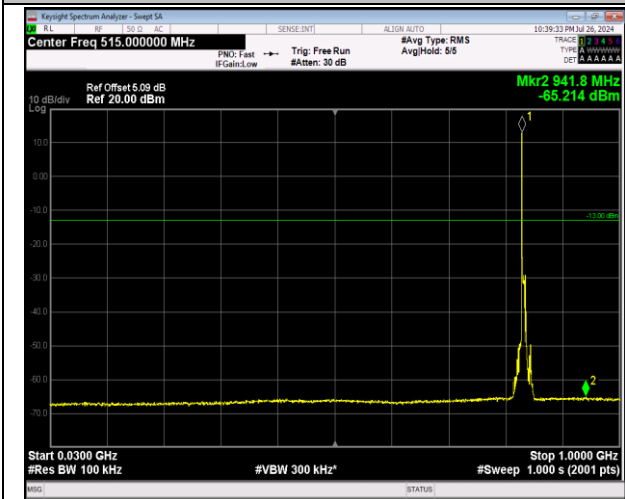

5-5-5MHz-3MHz-64QAM-64QAM-20510-20549-1RB#0-0RB#0-30~1000MHz-PASS

5-5-5MHz-3MHz-64QAM-64QAM-20510-20549-1RB#0-1RB#15-30~1000MHz-PASS