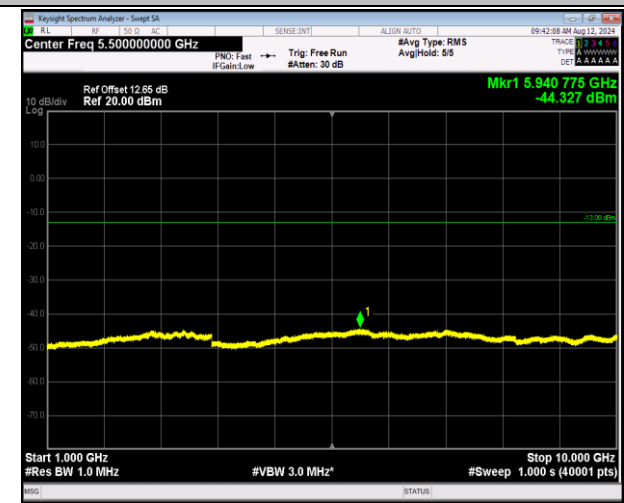

5-5-5MHz-3MHz-16QAM-16QAM-20510-20549-1RB#0-0R
B#0-1000~10000MHz-PASS

5-5-5MHz-3MHz-16QAM-16QAM-20510-20549-1RB#0-1R
B#15-1000~10000MHz-PASS