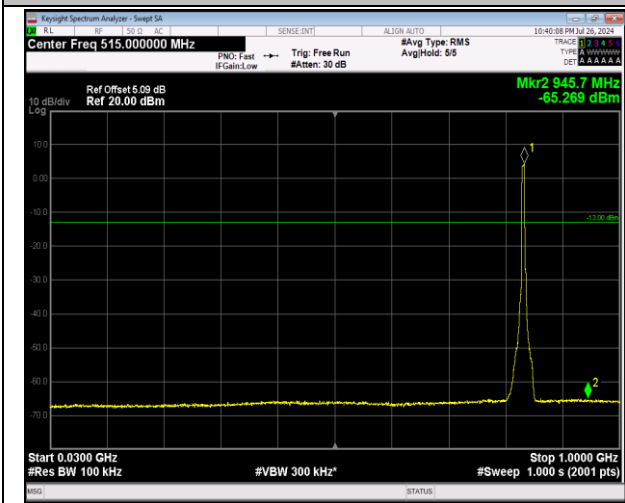

5-5-5MHz-3MHz-64QAM-64QAM-20510-20549-1RB#24-0RB#0-30~1000MHz-PASS

5-5-5MHz-3MHz-64QAM-64QAM-20510-20549-25RB#0-15RB#0-30~1000MHz-PASS