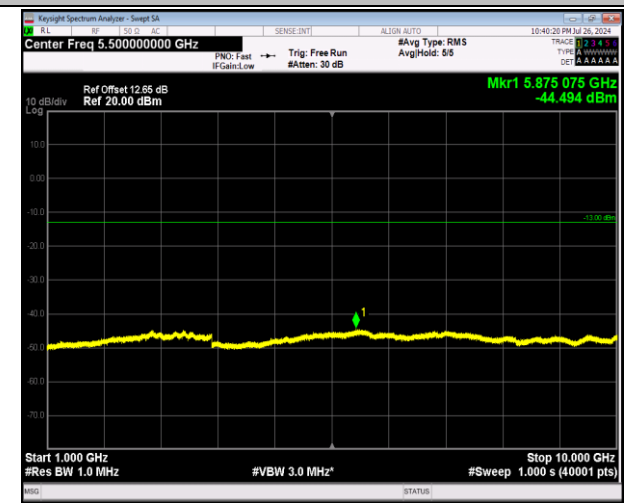

5-5-5MHz-3MHz-64QAM-64QAM-20510-20549-1RB#24-0RB#0-1000~10000MHz-PASS

5-5-5MHz-3MHz-64QAM-64QAM-20510-20549-25RB#0-15RB#0-1000~10000MHz-PASS