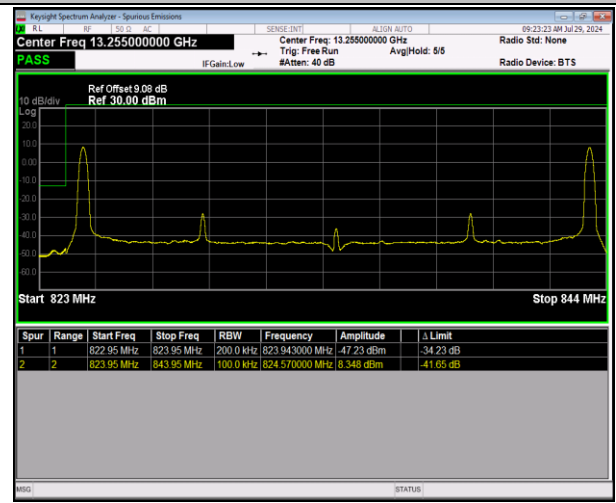

5-5-10MHz-10MHz-16QAM@16QAM-16QAM@16QAM-20
450-20549-50RB#0 @50RB#0-50RB#0 @50RB#0-PASS

5-5-10MHz-10MHz-64QAM@64QAM-64QAM@64QAM-20
450-20549-1RB#0 @50RB#0-1RB#49 @50RB#0-PASS