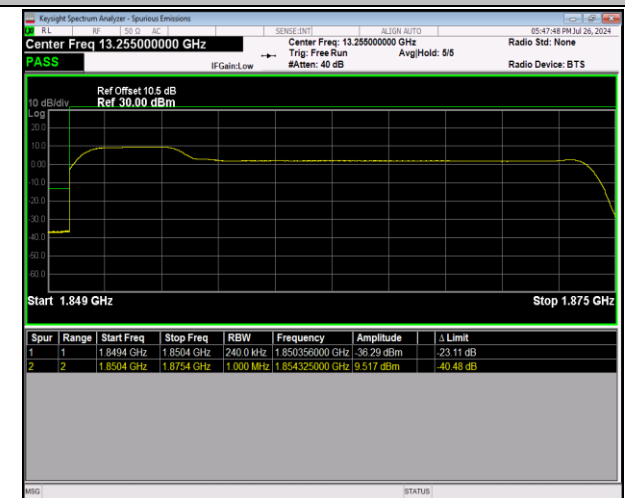

2-2-5MHz-20MHz-64QAM@64QAM-64QAM@64QAM-18

2-2-5MHz-20MHz-64QAM@64QAM-64QAM@64QAM-186