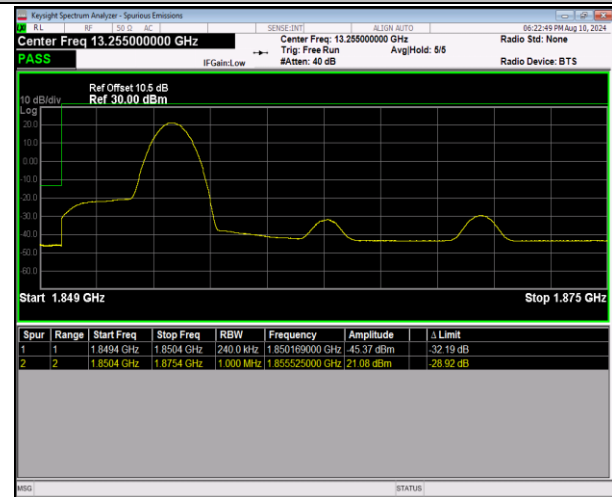

2-2-5MHz-20MHz-16QAM@16QAM-16QAM@16QAM-18
633-18750-1RB#0@25RB#0-0RB#0@100RB#0-PASS

2-2-5MHz-20MHz-16QAM@16QAM-16QAM@16QAM-186
33-18750-1RB#0@25RB#0-1RB#99@100RB#0-PASS

2-2-5MHz-20MHz-16QAM@16QAM-16QAM@16QAM-18
633-18750-1RB#24@25RB#0-0RB#0@100RB#0-PASS

2-2-5MHz-20MHz-16QAM@16QAM-16QAM@16QAM-186
33-18750-25RB#0@25RB#0-100RB#0@100RB#0-PASS