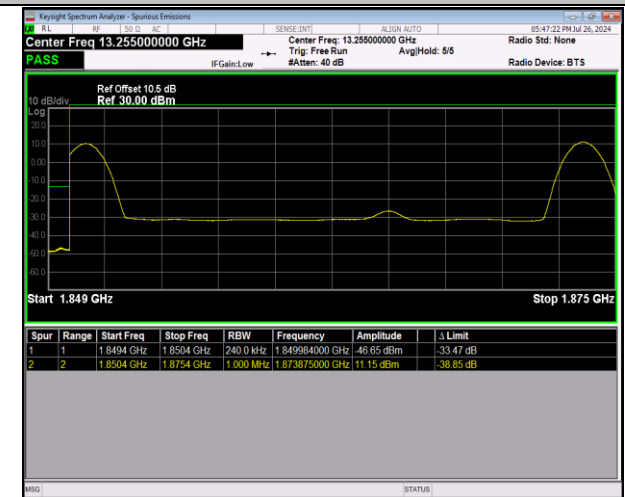

2-2-5MHz-20MHz-64QAM@64QAM-64QAM@64QAM-18
633-18750-1RB#0@25RB#0-0RB#0@100RB#0-PASS

2-2-5MHz-20MHz-64QAM@64QAM-64QAM@64QAM-186
33-18750-1RB#0@25RB#0-1RB#99@100RB#0-PASS