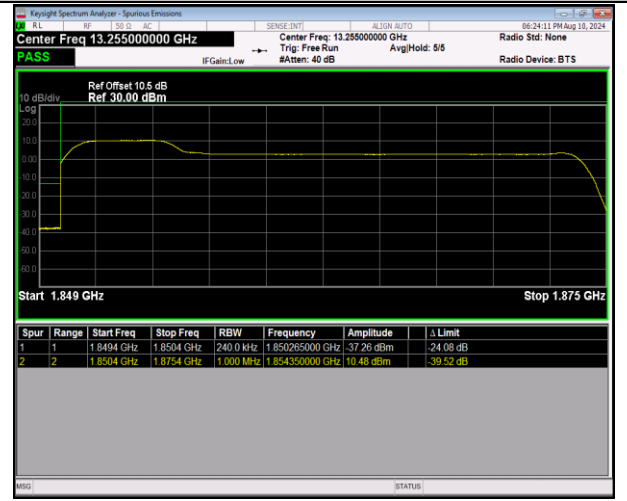

2-2-5MHz-20MHz-QPSK@QPSK-QPSK@QPSK-18633-18
750-25RB#0@25RB#0-100RB#0@100RB#0-PASS