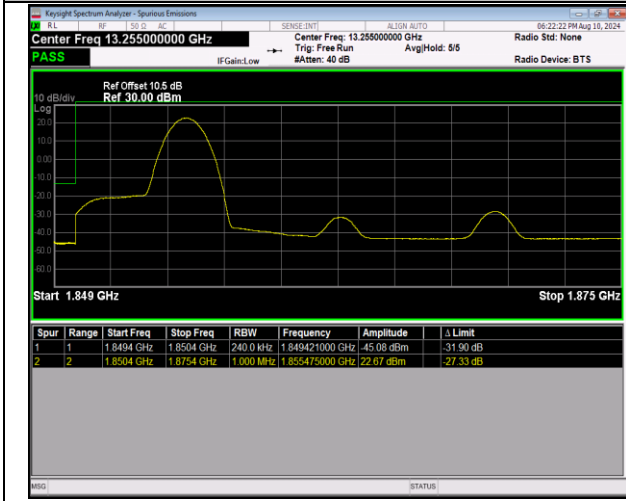

2-2-5MHz-20MHz-QPSK@QPSK-QPSK@QPSK-18633-1
8750-1RB#24@25RB#0-0RB#0@100RB#0-PASS