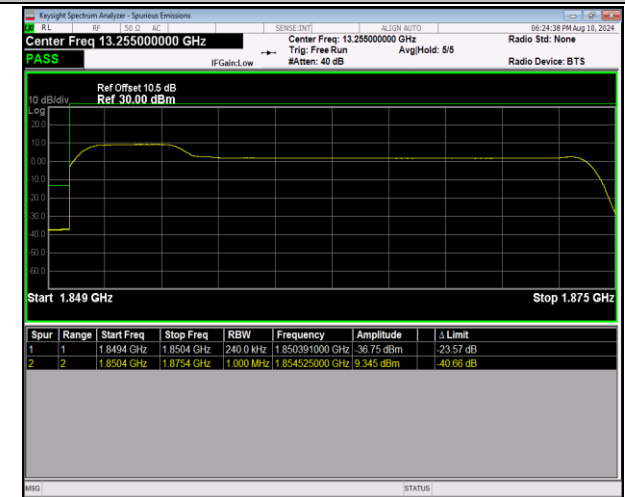

2-2-5MHz-20MHz-16QAM@16QAM-16QAM@16QAM-18
633-18750-1RB#0@25RB#0-0RB#0@100RB#0-PASS

2-2-5MHz-20MHz-16QAM@16QAM-16QAM@16QAM-186
33-18750-1RB#0@25RB#0-1RB#99@100RB#0-PASS

2-2-5MHz-20MHz-16QAM@16QAM-16QAM@16QAM-18
633-18750-1RB#24@25RB#0-0RB#0@100RB#0-PASS

2-2-5MHz-20MHz-16QAM@16QAM-16QAM@16QAM-186
33-18750-25RB#0@25RB#0-100RB#0@100RB#0-PASS