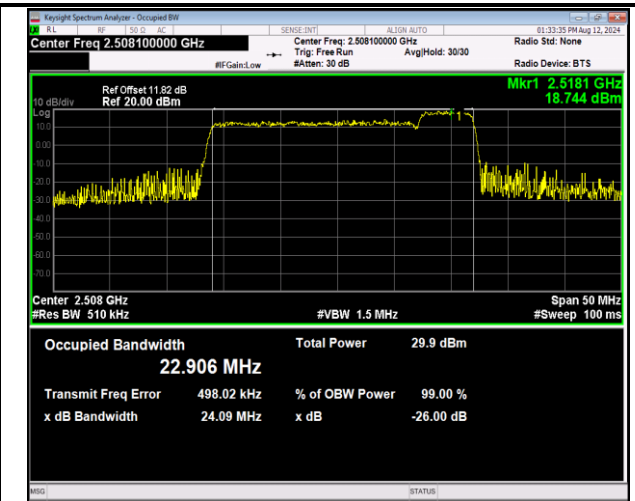

41-41-15MHz-20MHz-64QAM-64QAM-41319-41490-75RB
#0-100RB#0-PASS

41-41-20MHz-5MHz-16QAM-16QAM-39750-39867-100RB
#0-25RB#0-PASS