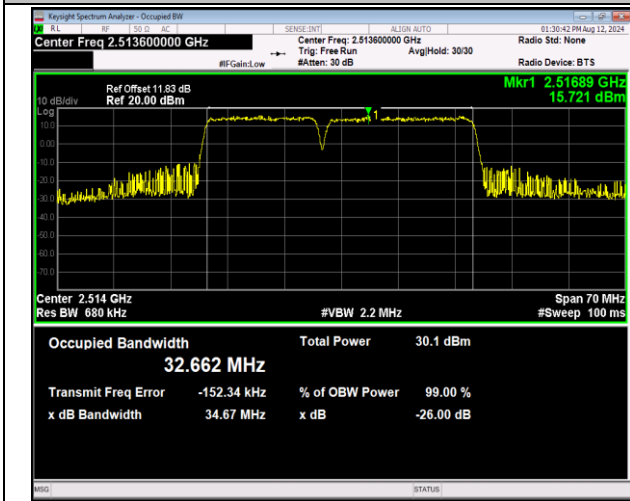

41-41-15MHz-15MHz-QPSK-QPSK-41365-41515-75RB#0
-75RB#0-PASS

41-41-15MHz-15MHz-16QAM-16QAM-41365-41515-75RB#0
#0-75RB#0-PASS

41-41-15MHz-15MHz-64QAM-64QAM-41365-41515-75RB#0
#0-75RB#0-PASS

41-41-15MHz-20MHz-QPSK-QPSK-39728-39899-75RB#0
-100RB#0-PASS