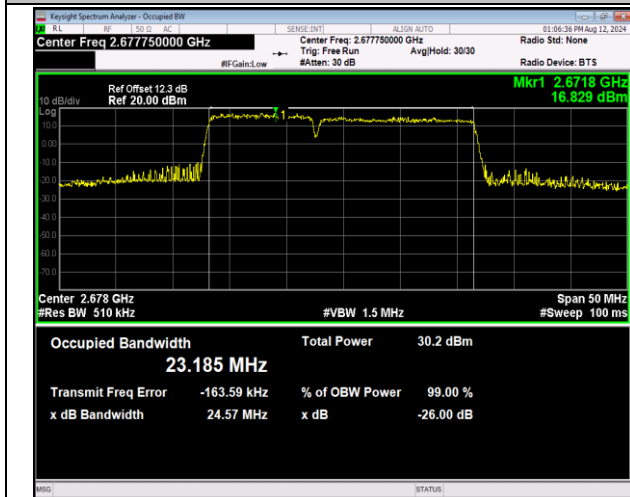

41-41-10MHz-15MHz-64QAM-64QAM-40549-40669-50RB
#0-75RB#0-PASS

41-41-10MHz-15MHz-16QAM-16QAM-41395-41515-50RB
#0-75RB#0-PASS