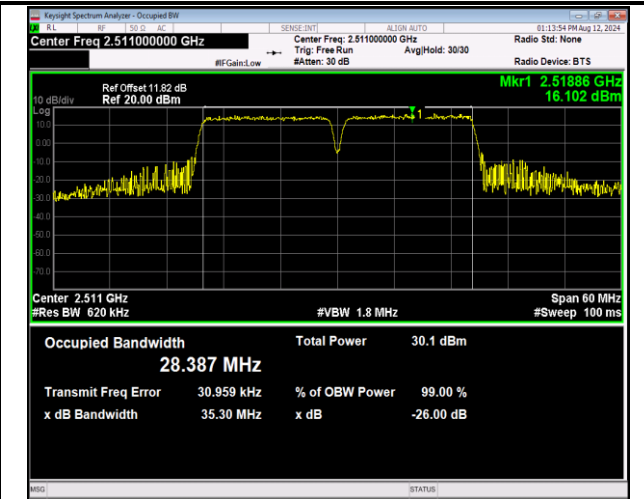

41-41-15MHz-10MHz-64QAM-64QAM-41417-41537-75RB
#0-50RB#0-PASS

41-41-15MHz-15MHz-16QAM-16QAM-39725-39875-75RB
#0-75RB#0-PASS