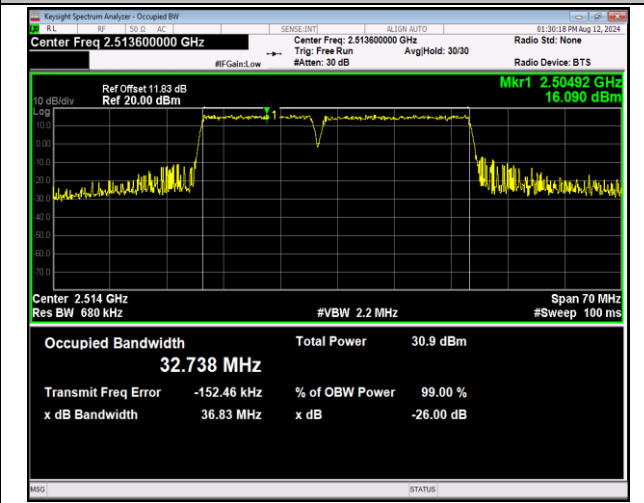

41-41-15MHz-15MHz-16QAM-16QAM-41365-41515-75RB#0
#0-75RB#0-PASS

41-41-15MHz-20MHz-QPSK-QPSK-39728-39899-75RB#0
-100RB#0-PASS