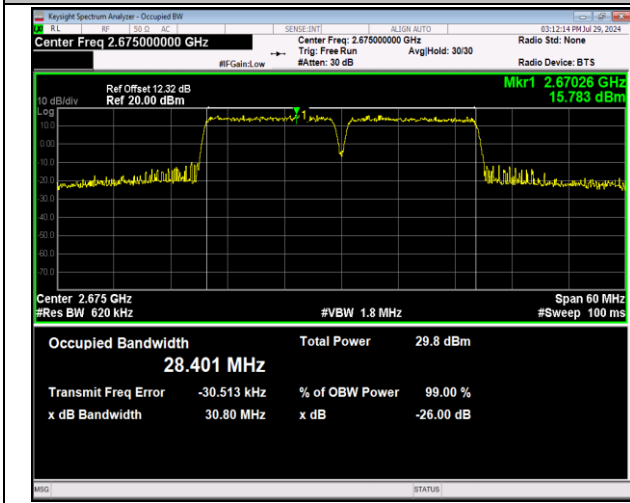

41-41-15MHz-15MHz-QPSK-QPSK-41365-41515-75RB#0
-75RB#0-PASS

41-41-15MHz-15MHz-64QAM-64QAM-41365-41515-75RB#0
#0-75RB#0-PASS