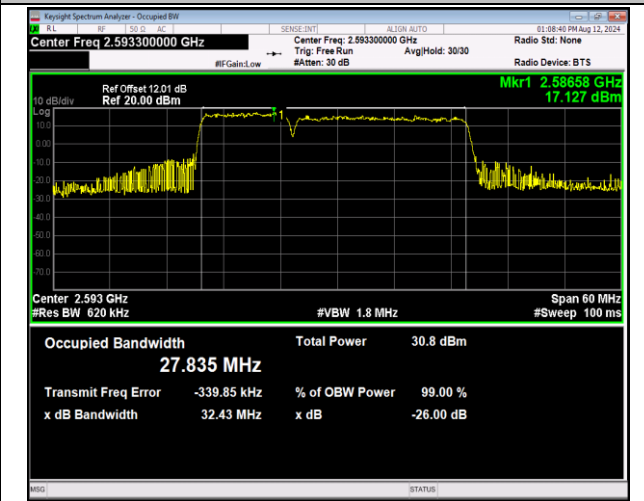

41-41-10MHz-20MHz-16QAM-16QAM-39705-39849-50RB
#0-100RB#0-PASS

41-41-10MHz-20MHz-QPSK-QPSK-40526-40670-50RB#0
-100RB#0-PASS