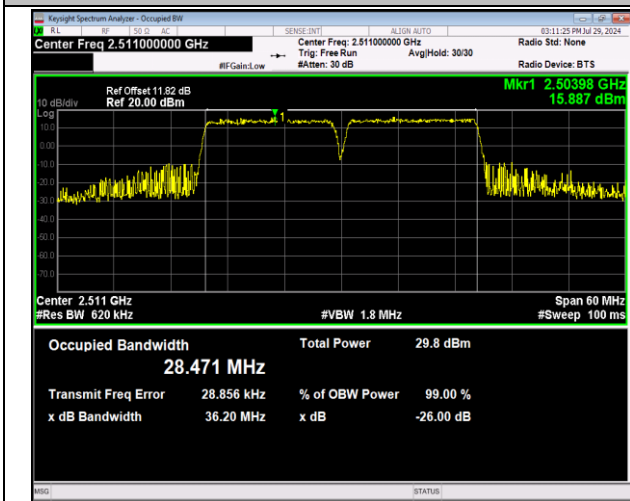

41-41-15MHz-10MHz-16QAM-16QAM-41417-41537-75RB
#0-50RB#0-PASS

41-41-15MHz-10MHz-64QAM-64QAM-41417-41537-75RB
#0-50RB#0-PASS

41-41-15MHz-15MHz-QPSK-QPSK-39725-39875-75RB#0
 -75RB#0-PASS

41-41-15MHz-15MHz-16QAM-16QAM-39725-39875-75RB
 #0-75RB#0-PASS