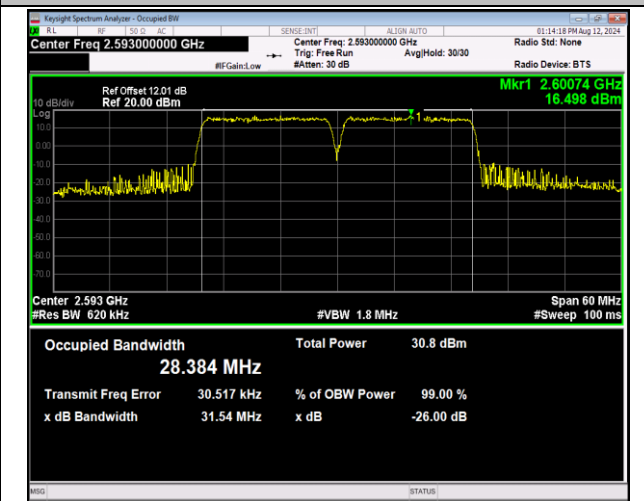

41-41-15MHz-15MHz-16QAM-16QAM-39725-39875-75RB
#0-75RB#0-PASS

41-41-15MHz-15MHz-QPSK-QPSK-40545-40695-75RB#0
-75RB#0-PASS