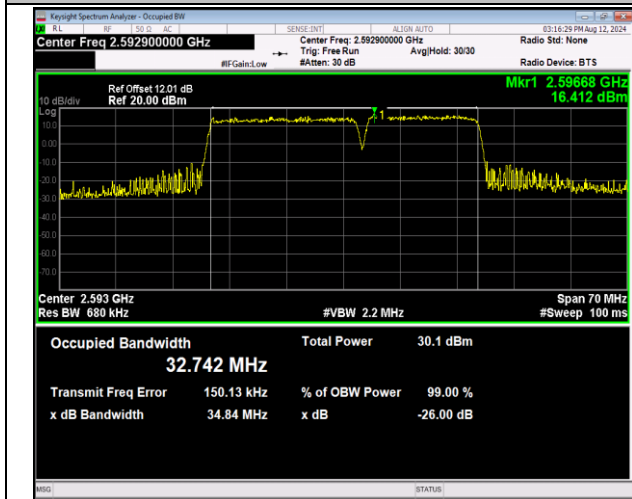

41-41-20MHz-15MHz-64QAM-64QAM-39750-39921-100R
B#0-75RB#0-PASS

41-41-20MHz-15MHz-16QAM-16QAM-40546-40717-100R
B#0-75RB#0-PASS