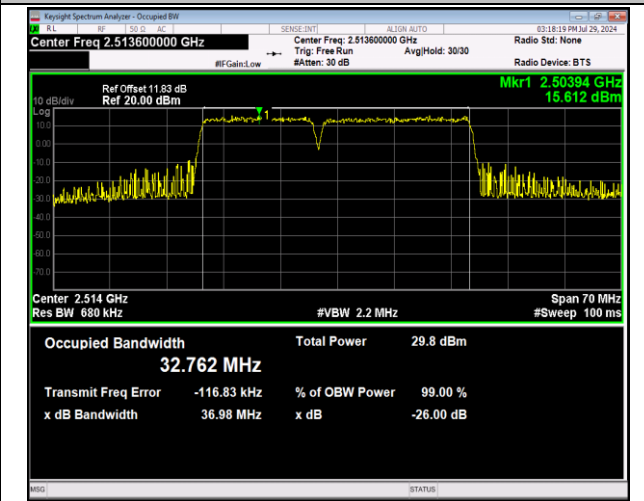

41-41-15MHz-20MHz-QPSK-QPSK-39728-39899-75RB#0
-100RB#0-PASS

41-41-15MHz-20MHz-64QAM-64QAM-39728-39899-75RB#0
#0-100RB#0-PASS