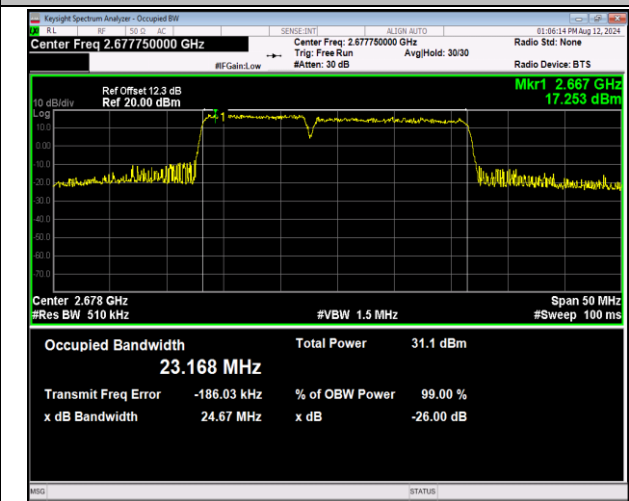

41-41-10MHz-15MHz-16QAM-16QAM-40549-40669-50RB
#0-75RB#0-PASS

41-41-10MHz-15MHz-QPSK-QPSK-41395-41515-50RB#0
-75RB#0-PASS