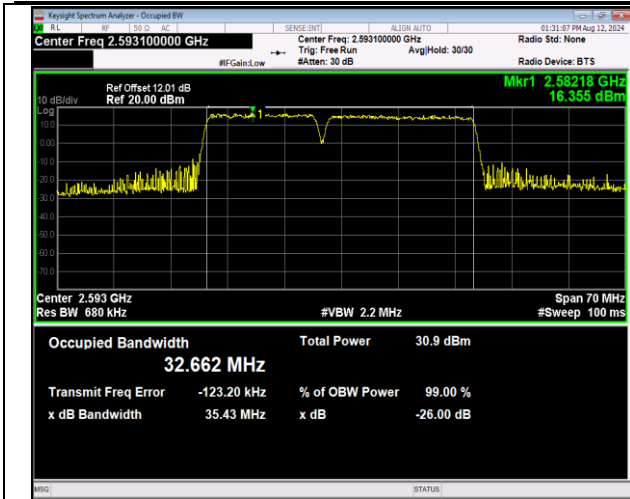

41-41-15MHz-20MHz-16QAM-16QAM-39728-39899-75RB#0
#0-100RB#0-PASS

41-41-15MHz-20MHz-QPSK-QPSK-40523-40694-75RB#0
-100RB#0-PASS