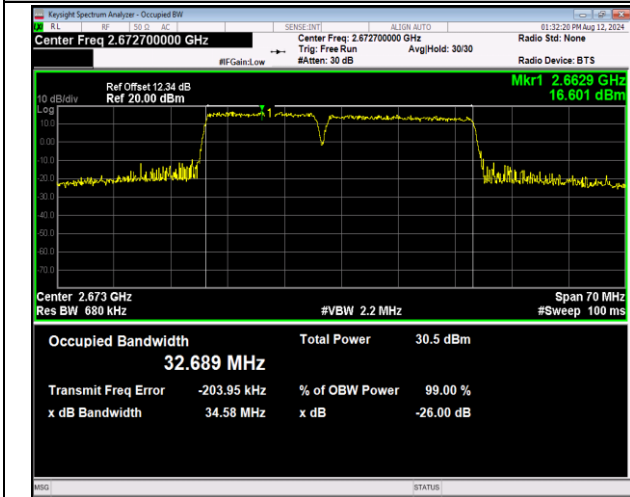

41-41-15MHz-20MHz-64QAM-64QAM-40523-40694-75RB
#0-100RB#0-PASS

41-41-15MHz-20MHz-16QAM-16QAM-41319-41490-75RB
#0-100RB#0-PASS