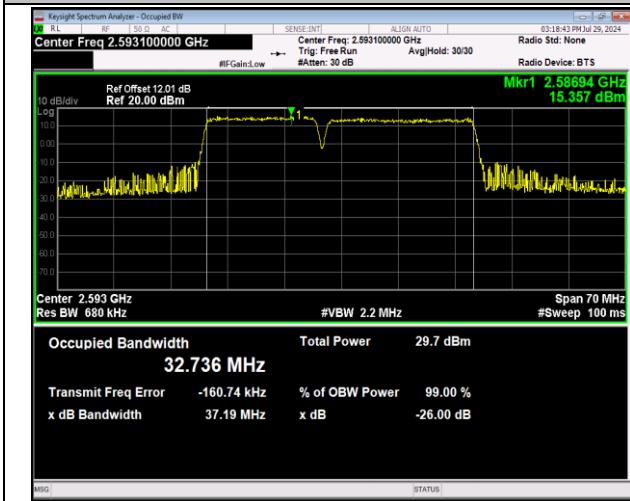

41-41-15MHz-20MHz-16QAM-16QAM-39728-39899-75RB#0
#0-100RB#0-PASS

41-41-15MHz-20MHz-64QAM-64QAM-39728-39899-75RB#0
#0-100RB#0-PASS

41-41-15MHz-20MHz-QPSK-QPSK-40523-40694-75RB#0
-100RB#0-PASS

41-41-15MHz-20MHz-16QAM-16QAM-40523-40694-75RB
#0-100RB#0-PASS