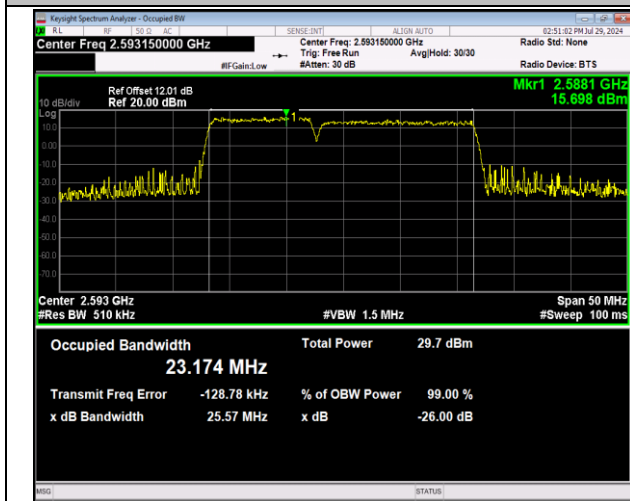

41-41-10MHz-15MHz-16QAM-16QAM-39703-39823-50RB#0-75RB#0-PASS

41-41-10MHz-15MHz-64QAM-64QAM-39703-39823-50RB#0-75RB#0-PASS

41-41-10MHz-15MHz-QPSK-QPSK-40549-40669-50RB#0
-75RB#0-PASS

41-41-10MHz-15MHz-16QAM-16QAM-40549-40669-50RB
#0-75RB#0-PASS