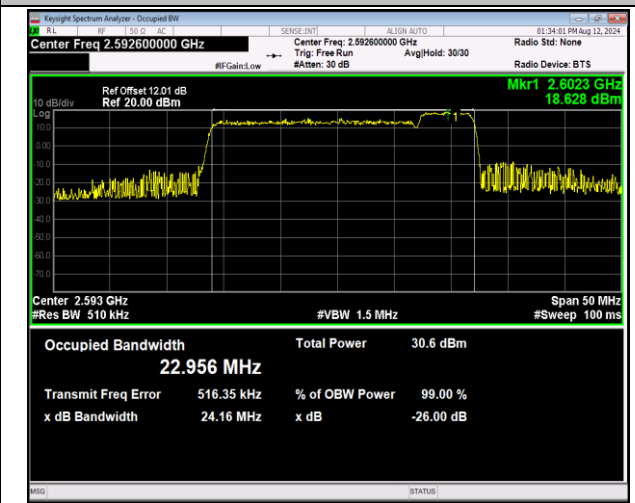

41-41-20MHz-5MHz-16QAM-16QAM-39750-39867-100RB
#0-25RB#0-PASS

41-41-20MHz-5MHz-QPSK-QPSK-40595-40712-100RB#0
-25RB#0-PASS