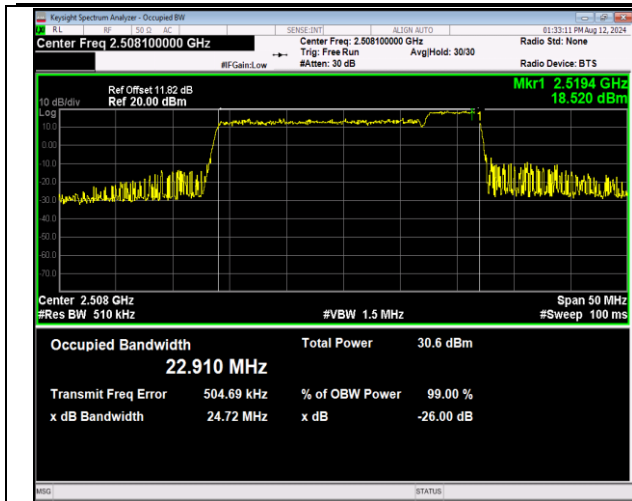

41-41-15MHz-20MHz-64QAM-64QAM-40523-40694-75RB
#0-100RB#0-PASS

41-41-15MHz-20MHz-QPSK-QPSK-41319-41490-75RB#0
-100RB#0-PASS

41-41-15MHz-20MHz-16QAM-16QAM-41319-41490-75RB
#0-100RB#0-PASS

41-41-15MHz-20MHz-64QAM-64QAM-41319-41490-75RB
#0-100RB#0-PASS