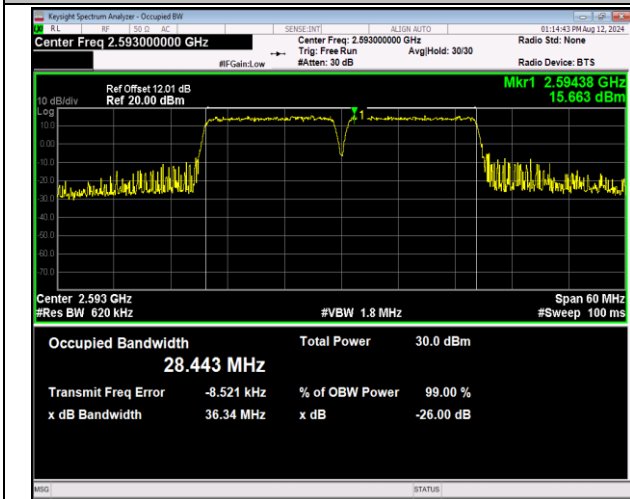

41-41-15MHz-15MHz-64QAM-64QAM-39725-39875-75RB
#0-75RB#0-PASS

41-41-15MHz-15MHz-16QAM-16QAM-40545-40695-75RB
#0-75RB#0-PASS