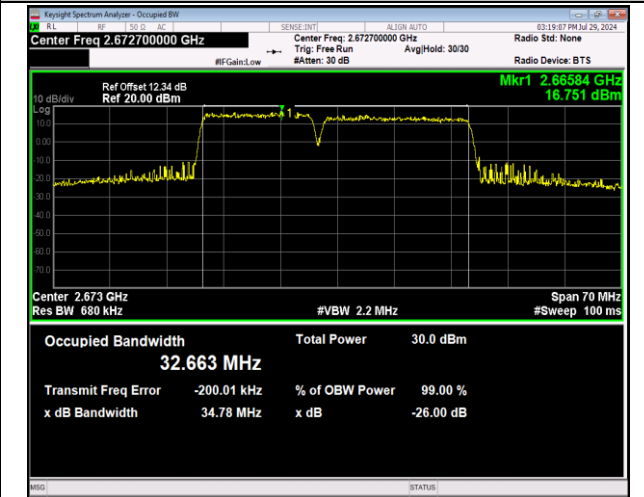

41-41-15MHz-20MHz-QPSK-QPSK-41319-41490-75RB#0
-100RB#0-PASS

41-41-15MHz-20MHz-64QAM-64QAM-41319-41490-75RB
#0-100RB#0-PASS