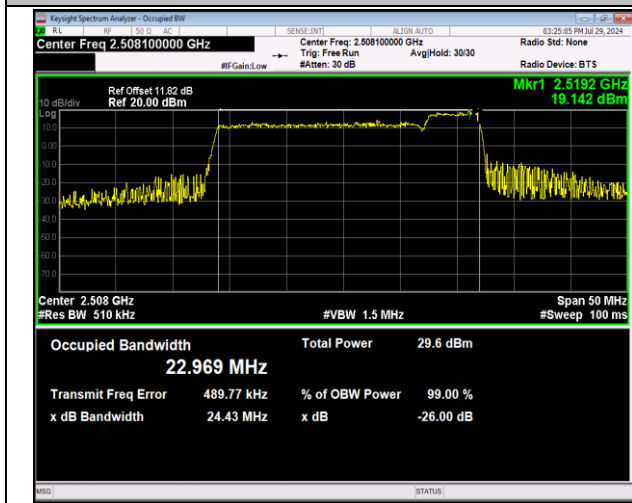

41-41-20MHz-5MHz-QPSK-QPSK-39750-39867-100RB#0
-25RB#0-PASS

41-41-20MHz-5MHz-64QAM-64QAM-39750-39867-100RB
#0-25RB#0-PASS