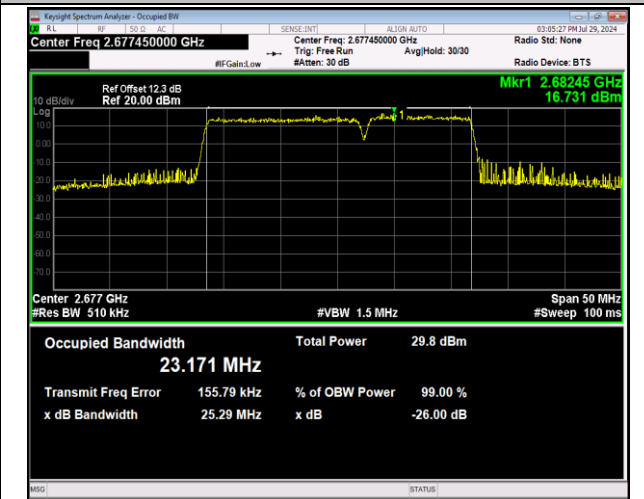

41-41-15MHz-10MHz-QPSK-QPSK-41417-41537-75RB#0
-50RB#0-PASS

41-41-15MHz-10MHz-64QAM-64QAM-41417-41537-75RB
#0-50RB#0-PASS