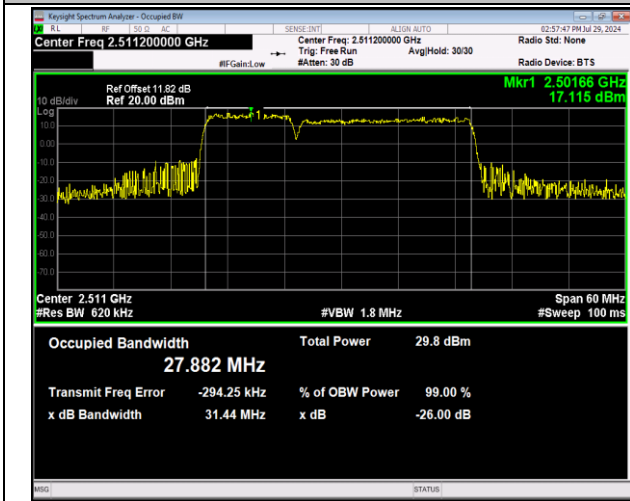

41-41-10MHz-20MHz-QPSK-QPSK-39705-39849-50RB#0
-100RB#0-PASS

41-41-10MHz-20MHz-64QAM-64QAM-39705-39849-50RB
#0-100RB#0-PASS