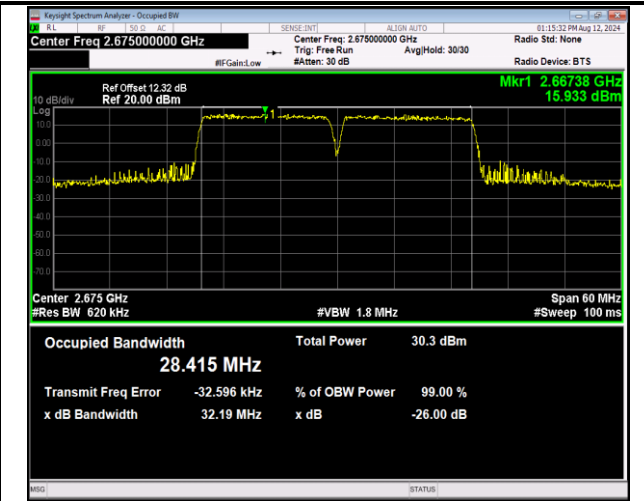

41-41-15MHz-15MHz-64QAM-64QAM-40545-40695-75RB
#0-75RB#0-PASS

41-41-15MHz-15MHz-16QAM-16QAM-41365-41515-75RB#0
#0-75RB#0-PASS