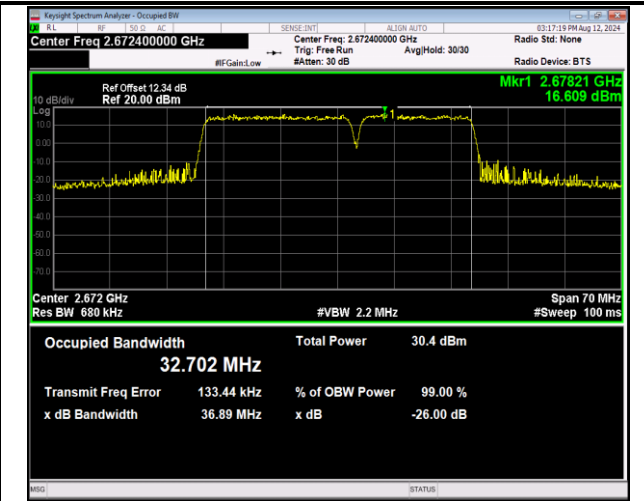

41-41-20MHz-15MHz-64QAM-64QAM-40546-40717-100R
B#0-75RB#0-PASS

41-41-20MHz-15MHz-16QAM-16QAM-41341-41512-100R
B#0-75RB#0-PASS