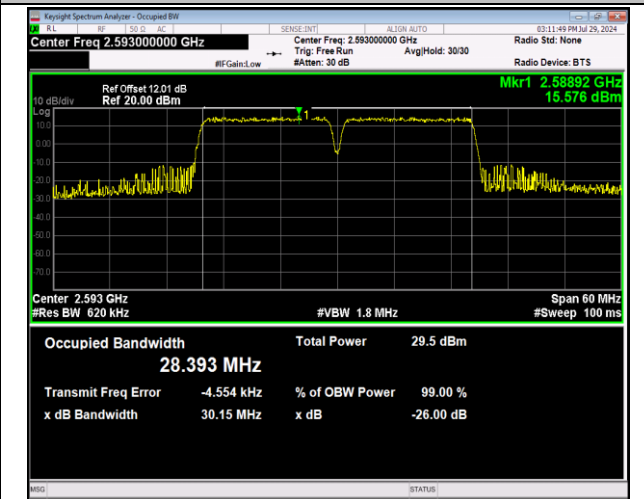

41-41-15MHz-15MHz-QPSK-QPSK-40545-40695-75RB#0
-75RB#0-PASS

41-41-15MHz-15MHz-64QAM-64QAM-40545-40695-75RB
#0-75RB#0-PASS