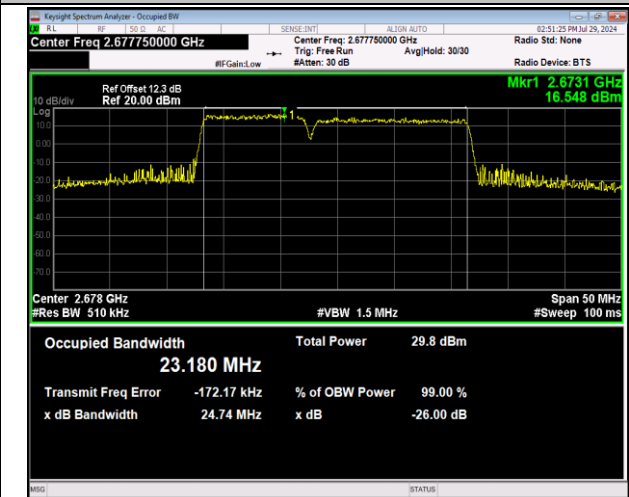

41-41-10MHz-15MHz-QPSK-QPSK-41395-41515-50RB#0
-75RB#0-PASS

41-41-10MHz-15MHz-64QAM-64QAM-41395-41515-50RB
#0-75RB#0-PASS