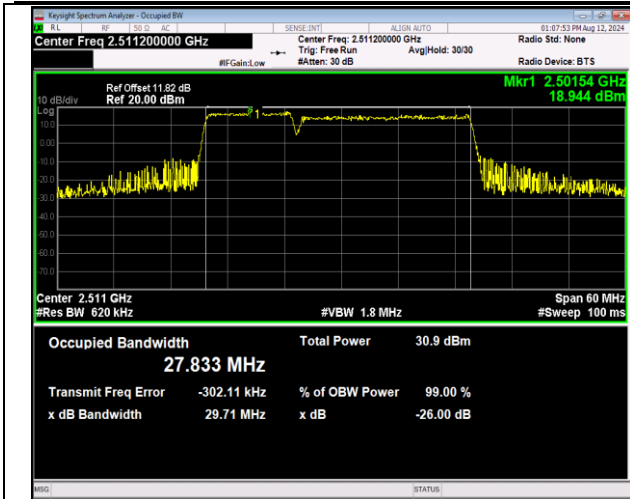

41-41-10MHz-15MHz-64QAM-64QAM-40549-40669-50RB
#0-75RB#0-PASS

41-41-10MHz-15MHz-QPSK-QPSK-41395-41515-50RB#0
-75RB#0-PASS

41-41-10MHz-15MHz-16QAM-16QAM-41395-41515-50RB
#0-75RB#0-PASS

41-41-10MHz-15MHz-64QAM-64QAM-41395-41515-50RB
#0-75RB#0-PASS