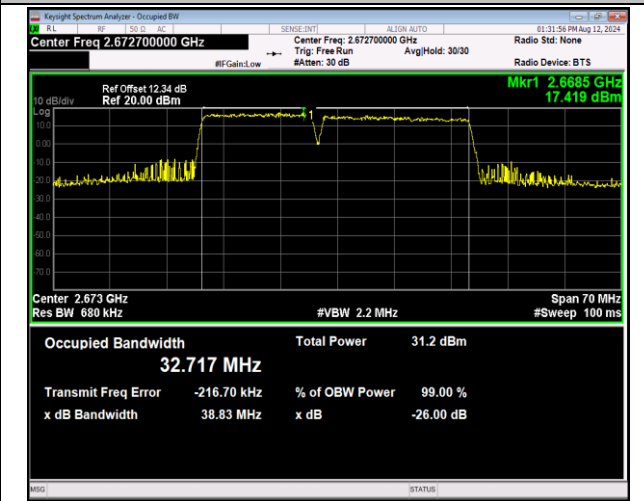

41-41-15MHz-20MHz-16QAM-16QAM-40523-40694-75RB
#0-100RB#0-PASS

41-41-15MHz-20MHz-QPSK-QPSK-41319-41490-75RB#0
-100RB#0-PASS