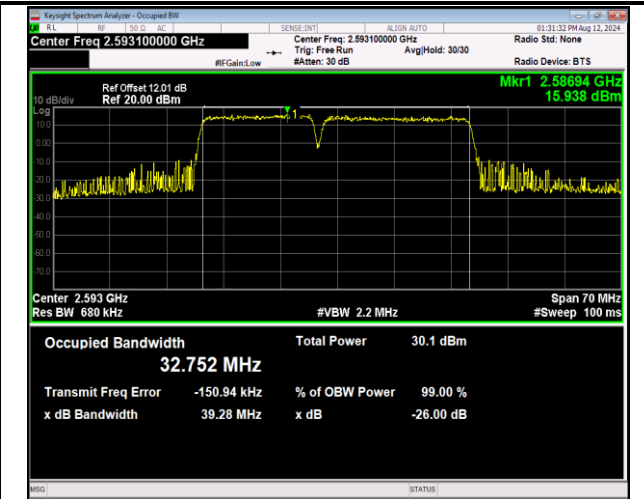

41-41-15MHz-20MHz-64QAM-64QAM-39728-39899-75RB#0
#0-100RB#0-PASS

41-41-15MHz-20MHz-16QAM-16QAM-40523-40694-75RB
#0-100RB#0-PASS