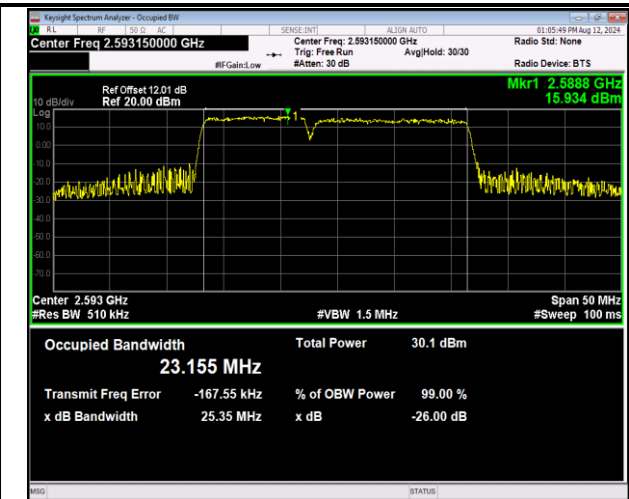

41-41-10MHz-15MHz-64QAM-64QAM-39703-39823-50RB#0-75RB#0-PASS

41-41-10MHz-15MHz-16QAM-16QAM-40549-40669-50RB
#0-75RB#0-PASS