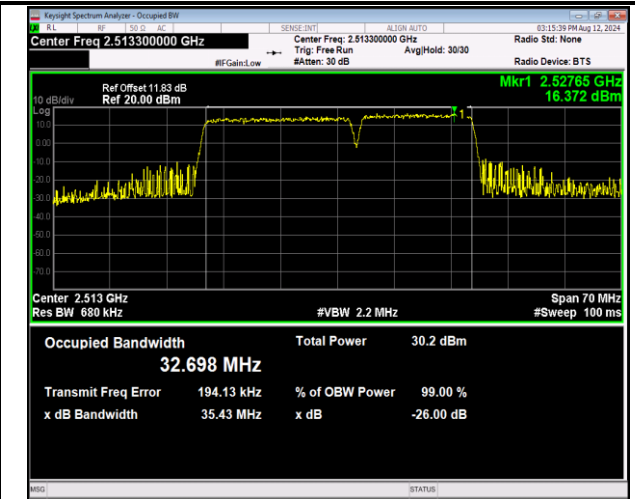

41-41-20MHz-10MHz-64QAM-64QAM-41391-41535-100R
B#0-50RB#0-PASS

41-41-20MHz-15MHz-16QAM-16QAM-39750-39921-100R
B#0-75RB#0-PASS