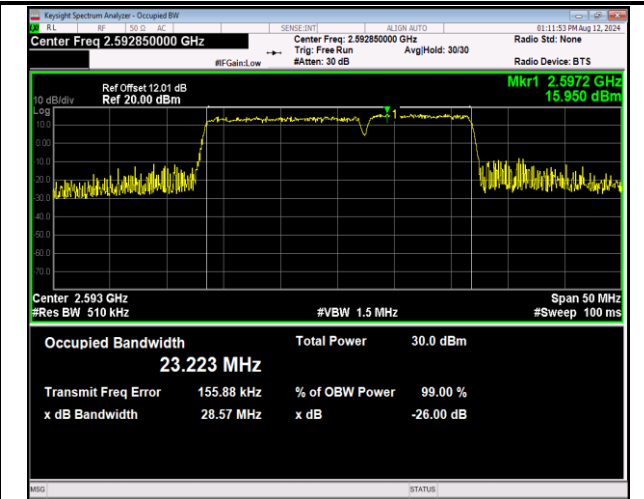

41-41-15MHz-10MHz-64QAM-64QAM-39725-39845-75RB#0
#0-50RB#0-PASS

41-41-15MHz-10MHz-16QAM-16QAM-40571-40691-75RB
#0-50RB#0-PASS