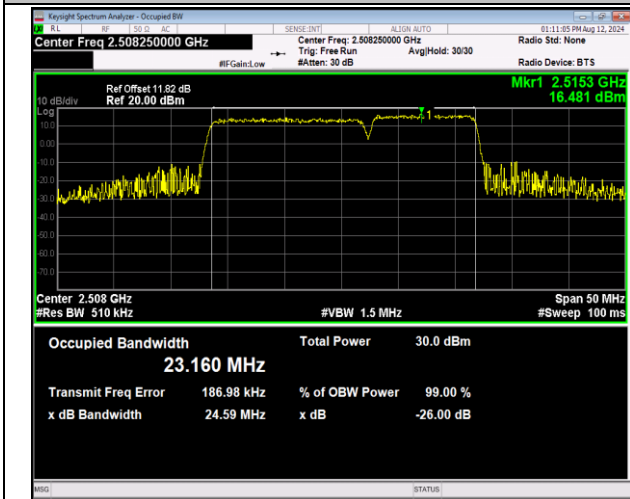

41-41-10MHz-20MHz-64QAM-64QAM-41346-41490-50RB#0
#0-100RB#0-PASS

41-41-15MHz-10MHz-16QAM-16QAM-39725-39845-75RB#0
#0-50RB#0-PASS