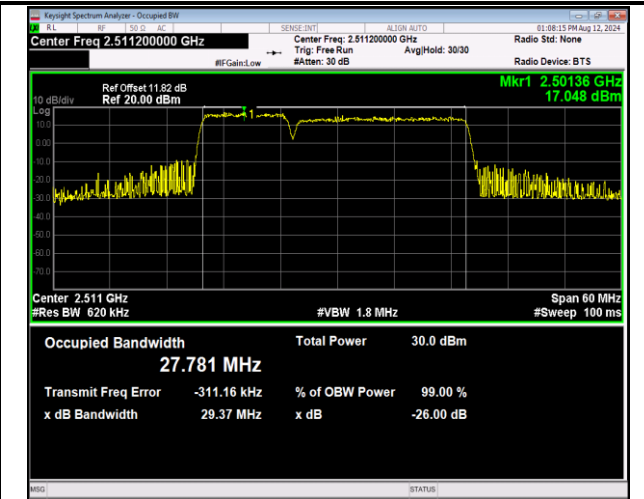

41-41-10MHz-15MHz-64QAM-64QAM-41395-41515-50RB
#0-75RB#0-PASS

41-41-10MHz-20MHz-16QAM-16QAM-39705-39849-50RB
#0-100RB#0-PASS