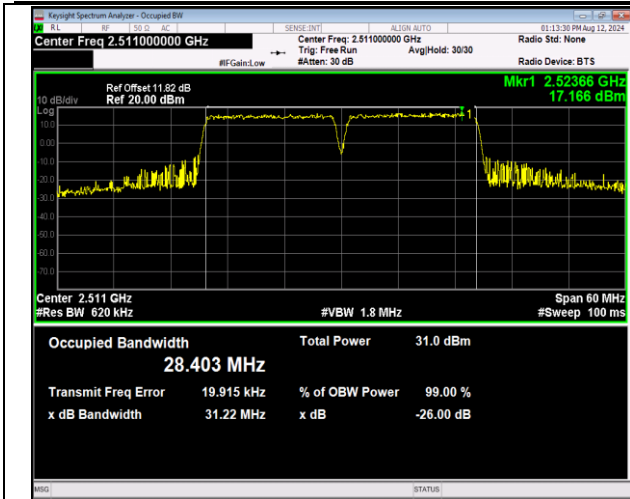

41-41-15MHz-10MHz-16QAM-16QAM-41417-41537-75RB
#0-50RB#0-PASS

41-41-15MHz-15MHz-QPSK-QPSK-39725-39875-75RB#0
-75RB#0-PASS