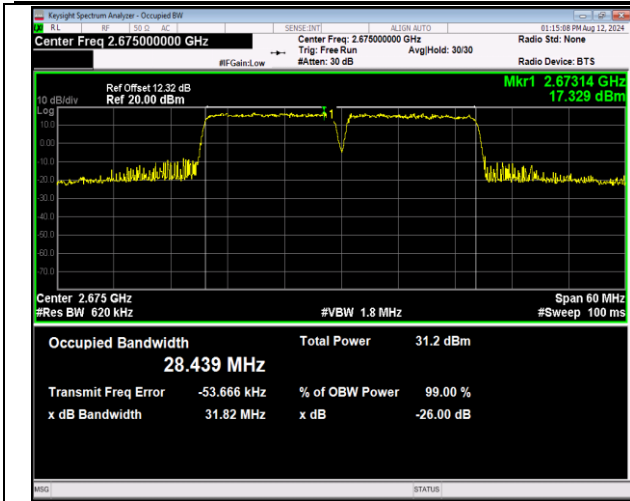

41-41-15MHz-15MHz-64QAM-64QAM-39725-39875-75RB
 #0-75RB#0-PASS

41-41-15MHz-15MHz-QPSK-QPSK-40545-40695-75RB#0
 -75RB#0-PASS

41-41-15MHz-15MHz-16QAM-16QAM-40545-40695-75RB
 #0-75RB#0-PASS

41-41-15MHz-15MHz-64QAM-64QAM-40545-40695-75RB
 #0-75RB#0-PASS