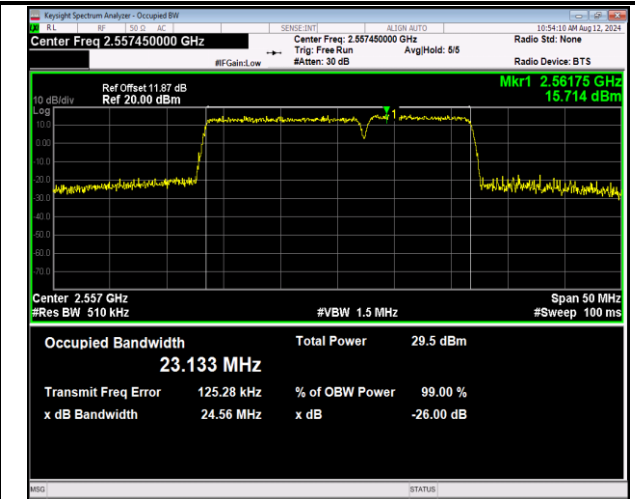

7-7-15MHz-10MHz-64QAM-64QAM-21051-21171-75RB#0-5
-50RB#0-PASS

7-7-15MHz-10MHz-16QAM-16QAM-21277-21397-75RB#0-50
-50RB#0-PASS