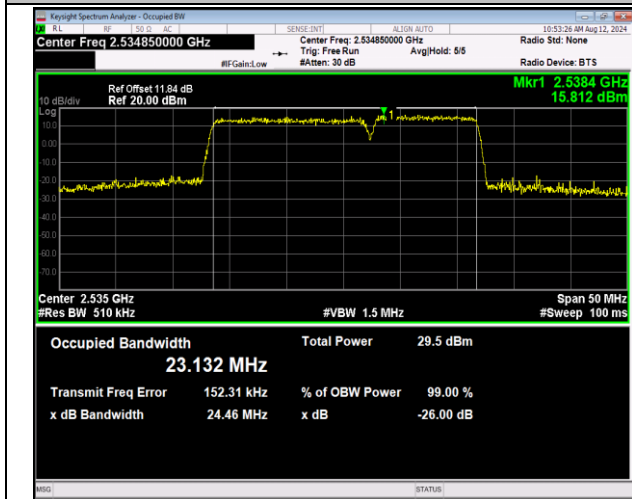

7-7-15MHz-10MHz-64QAM-64QAM-20825-20945-75RB#0-5
-50RB#0-PASS

7-7-15MHz-10MHz-16QAM-16QAM-21051-21171-75RB#0-5
-50RB#0-PASS