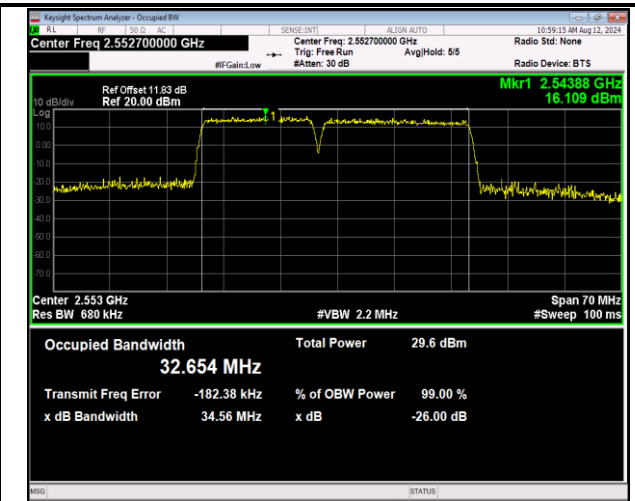

7-7-15MHz-20MHz-64QAM-64QAM-21003-21174-75RB#0
-100RB#0-PASS

7-7-15MHz-20MHz-16QAM-16QAM-21179-21350-75RB#0
-100RB#0-PASS