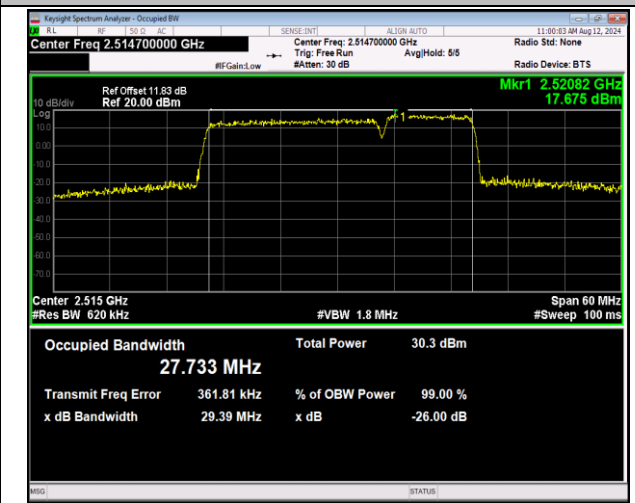

7-7-15MHz-20MHz-16QAM-16QAM-21179-21350-75RB#0
-100RB#0-PASS

7-7-20MHz-10MHz-QPSK-QPSK-20850-20994-100RB#0-
50RB#0-PASS