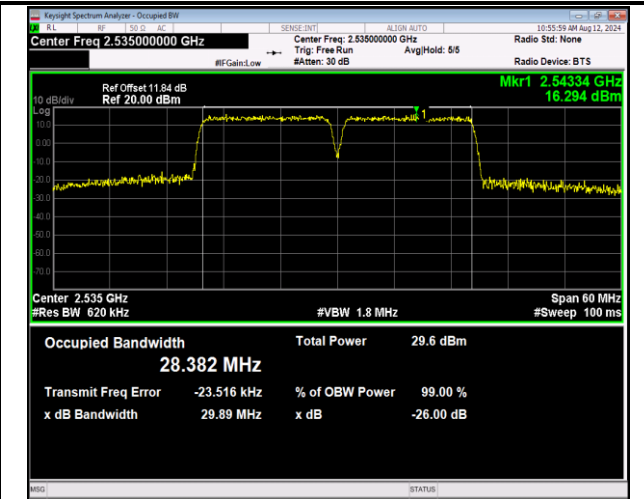

7-7-15MHz-15MHz-64QAM-64QAM-20825-20975-75RB#0-75
-75RB#0-PASS

7-7-15MHz-15MHz-16QAM-16QAM-21025-21175-75RB#0-7
-75RB#0-PASS