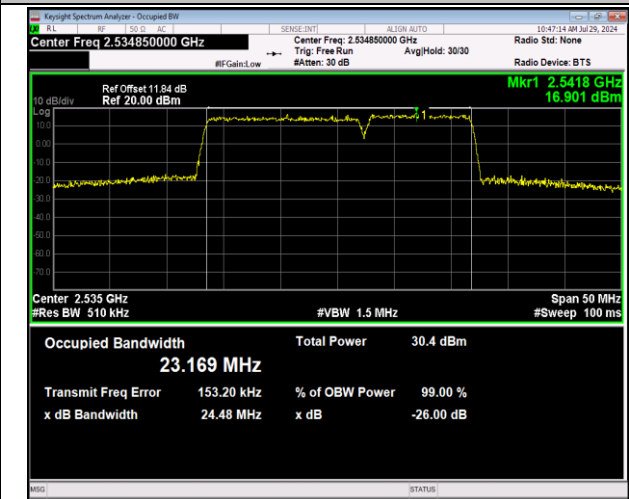

7-7-15MHz-10MHz-QPSK-QPSK-21051-21171-75RB#0-5
ORB#0-PASS

7-7-15MHz-10MHz-64QAM-64QAM-21051-21171-75RB#0-5
-50RB#0-PASS