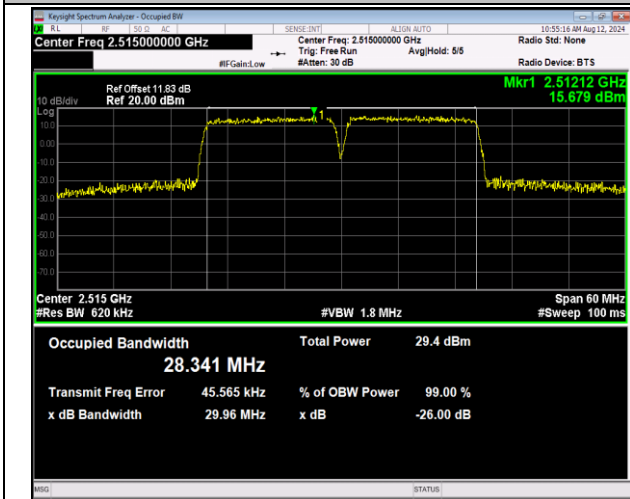

7-7-15MHz-10MHz-QPSK-QPSK-21277-21397-75RB#0-5  
ORB#0-PASS

7-7-15MHz-10MHz-16QAM-16QAM-21277-21397-75RB#0-50  
-50RB#0-PASS

7-7-15MHz-10MHz-64QAM-64QAM-21277-21397-75RB#0-50  
-50RB#0-PASS

7-7-15MHz-15MHz-QPSK-QPSK-20825-20975-75RB#0-7  
5RB#0-PASS