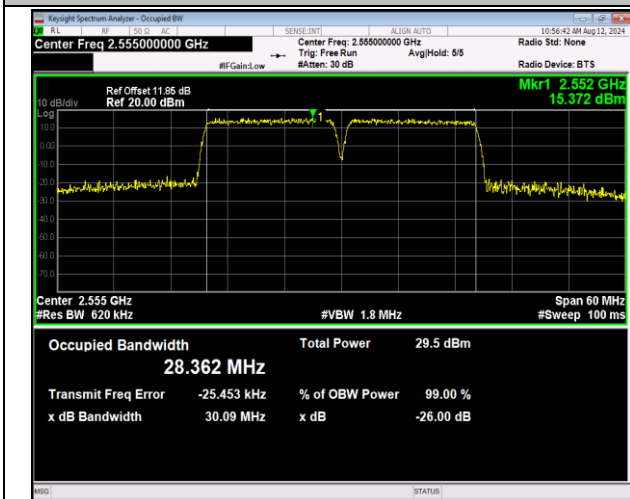

7-7-15MHz-15MHz-64QAM-64QAM-21025-21175-75RB#0-7
-75RB#0-PASS

7-7-15MHz-15MHz-16QAM-16QAM-21225-21375-75RB#0-7
-75RB#0-PASS