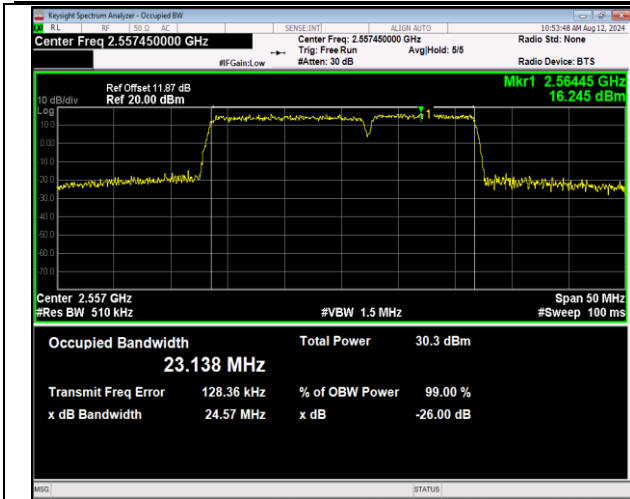

7-7-15MHz-10MHz-64QAM-64QAM-20825-20945-75RB#0-5  
-50RB#0-PASS

7-7-15MHz-10MHz-QPSK-QPSK-21051-21171-75RB#0-5  
ORB#0-PASS

7-7-15MHz-10MHz-16QAM-16QAM-21051-21171-75RB#0-5  
-50RB#0-PASS

7-7-15MHz-10MHz-64QAM-64QAM-21051-21171-75RB#0-5  
-50RB#0-PASS