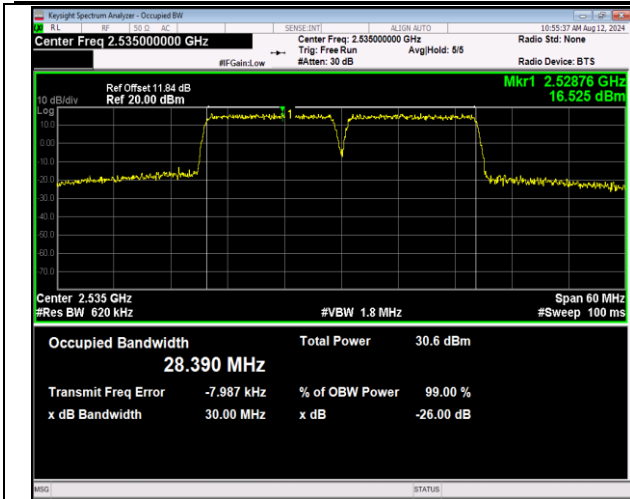

7-7-15MHz-15MHz-16QAM-16QAM-20825-20975-75RB#0-75
-75RB#0-PASS

7-7-15MHz-15MHz-QPSK-QPSK-21025-21175-75RB#0-7
5RB#0-PASS