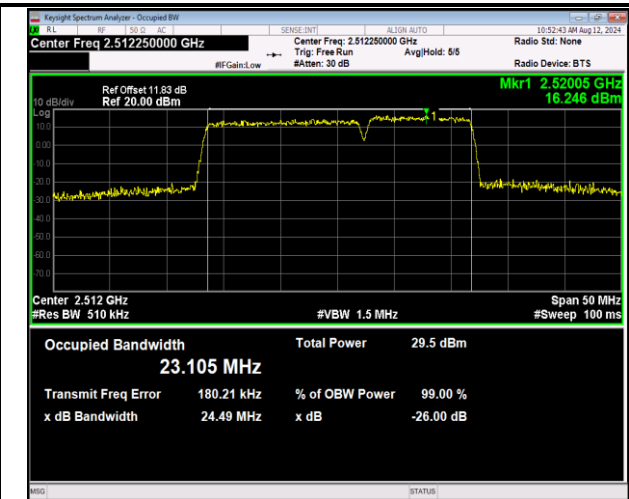

7-7-10MHz-20MHz-64QAM-64QAM-21206-21350-50RB#0
-100RB#0-PASS

7-7-15MHz-10MHz-16QAM-16QAM-20825-20945-75RB#0-5
-50RB#0-PASS