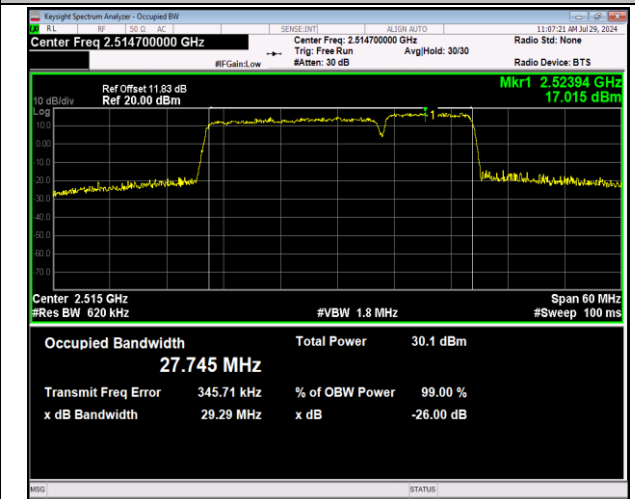

7-7-20MHz-10MHz-QPSK-QPSK-20850-20994-100RB#0-
50RB#0-PASS

7-7-20MHz-10MHz-64QAM-64QAM-20850-20994-100RB#
0-50RB#0-PASS