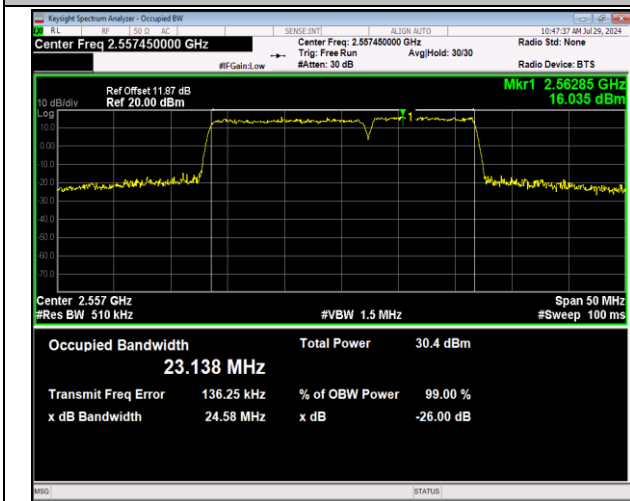

7-7-15MHz-10MHz-QPSK-QPSK-21277-21397-75RB#0-5
ORB#0-PASS

7-7-15MHz-10MHz-64QAM-64QAM-21277-21397-75RB#0-50
-50RB#0-PASS