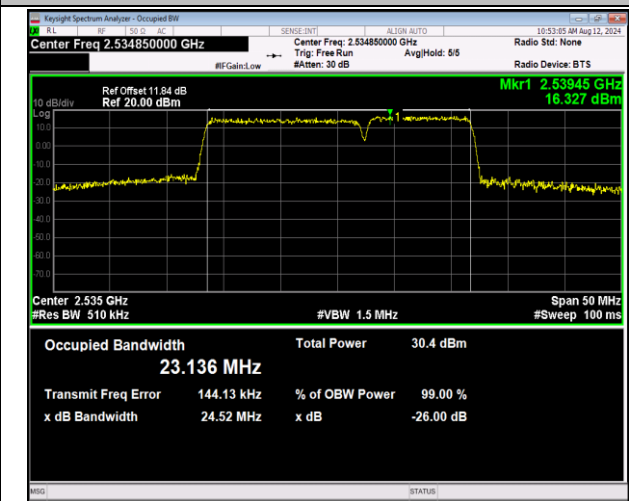

7-7-15MHz-10MHz-16QAM-16QAM-20825-20945-75RB#0-5
-50RB#0-PASS

7-7-15MHz-10MHz-QPSK-QPSK-21051-21171-75RB#0-5
ORB#0-PASS