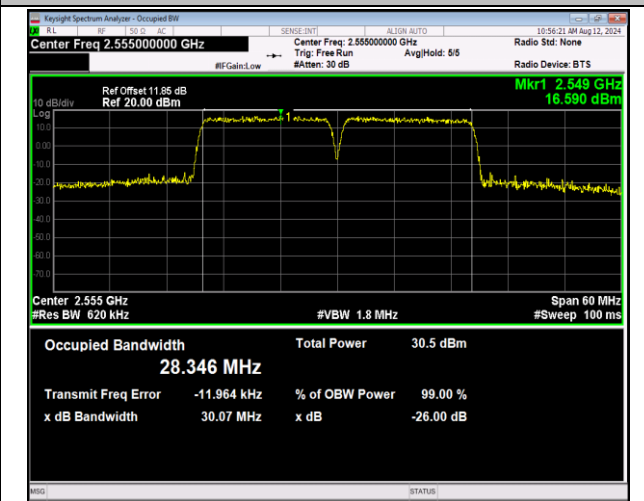

7-7-15MHz-15MHz-16QAM-16QAM-21025-21175-75RB#0-7
-75RB#0-PASS

7-7-15MHz-15MHz-QPSK-QPSK-21225-21375-75RB#0-7
5RB#0-PASS