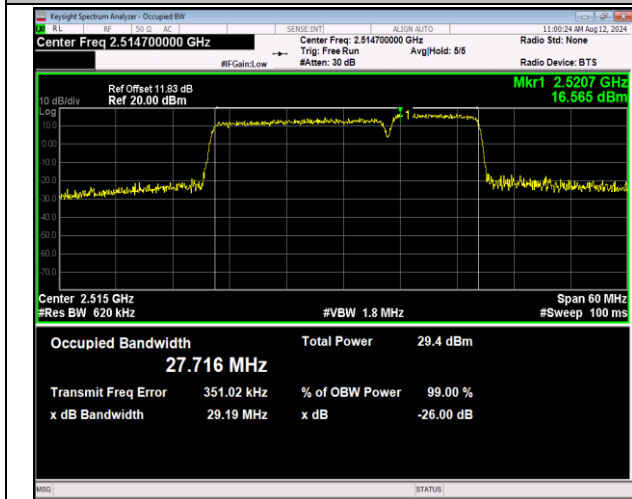

7-7-15MHz-20MHz-64QAM-64QAM-21179-21350-75RB#0
-100RB#0-PASS

7-7-20MHz-10MHz-16QAM-16QAM-20850-20994-100RB#
0-50RB#0-PASS