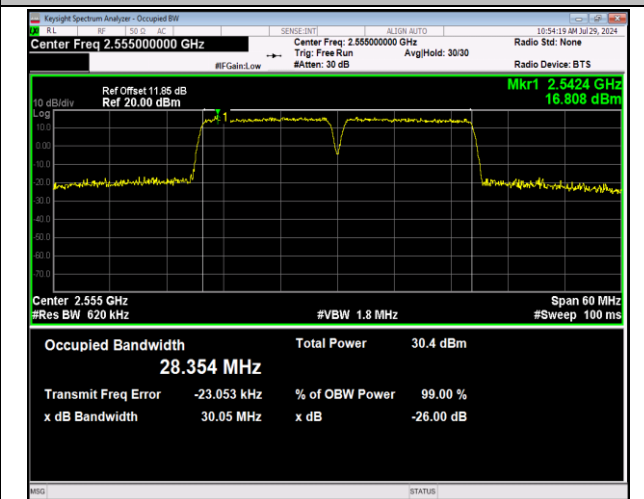

7-7-15MHz-15MHz-QPSK-QPSK-21225-21375-75RB#0-7
5RB#0-PASS

7-7-15MHz-15MHz-64QAM-64QAM-21225-21375-75RB#0-7
-75RB#0-PASS