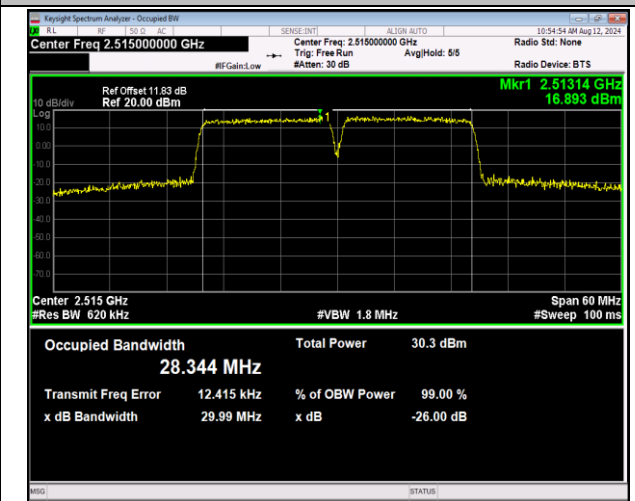

7-7-15MHz-10MHz-16QAM-16QAM-21277-21397-75RB#0-50
-50RB#0-PASS

7-7-15MHz-15MHz-QPSK-QPSK-20825-20975-75RB#0-7
5RB#0-PASS