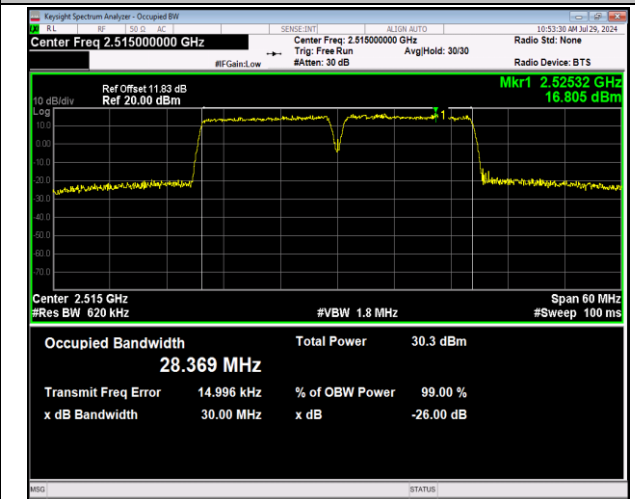

7-7-15MHz-15MHz-QPSK-QPSK-20825-20975-75RB#0-7
5RB#0-PASS

7-7-15MHz-15MHz-64QAM-64QAM-20825-20975-75RB#0-75
-75RB#0-PASS