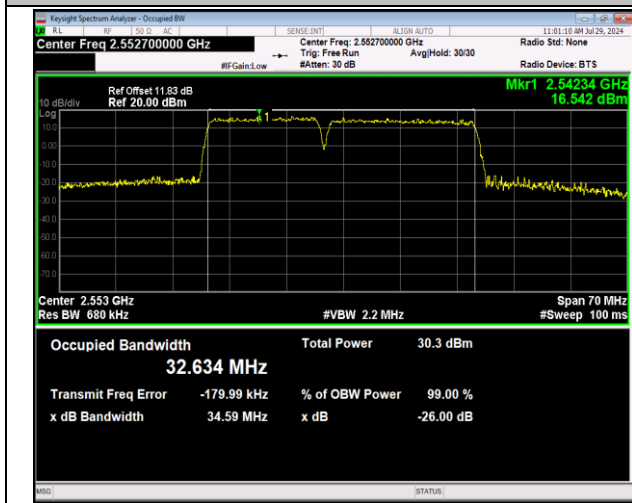

7-7-15MHz-20MHz-16QAM-16QAM-21003-21174-75RB#0  
-100RB#0-PASS

7-7-15MHz-20MHz-64QAM-64QAM-21003-21174-75RB#0  
-100RB#0-PASS

7-7-15MHz-20MHz-QPSK-QPSK-21179-21350-75RB#0-1  
00RB#0-PASS

7-7-15MHz-20MHz-16QAM-16QAM-21179-21350-75RB#0  
-100RB#0-PASS