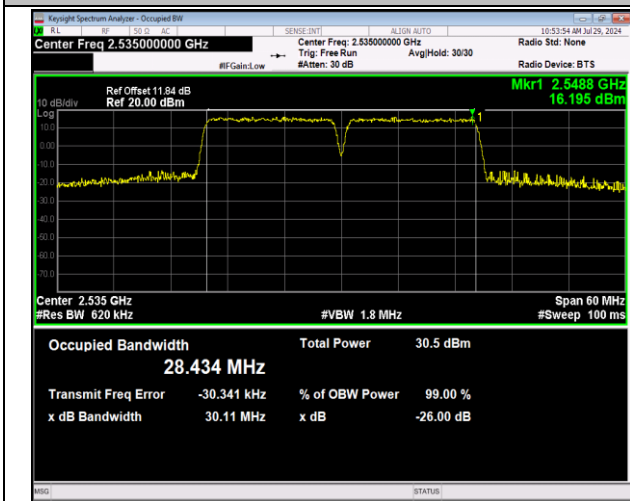

7-7-15MHz-15MHz-16QAM-16QAM-20825-20975-75RB#0-75  
-75RB#0-PASS

7-7-15MHz-15MHz-64QAM-64QAM-20825-20975-75RB#0-75  
-75RB#0-PASS

7-7-15MHz-15MHz-QPSK-QPSK-21025-21175-75RB#0-7  
5RB#0-PASS

7-7-15MHz-15MHz-16QAM-16QAM-21025-21175-75RB#0-7  
-75RB#0-PASS