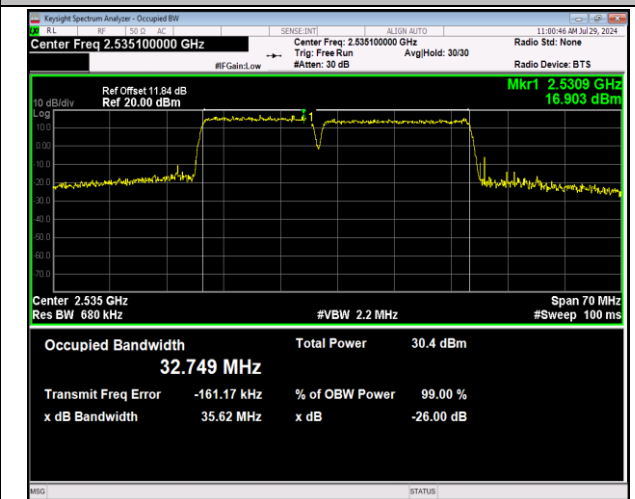

7-7-15MHz-20MHz-QPSK-QPSK-21003-21174-75RB#0-1
00RB#0-PASS

7-7-15MHz-20MHz-64QAM-64QAM-21003-21174-75RB#0
-100RB#0-PASS