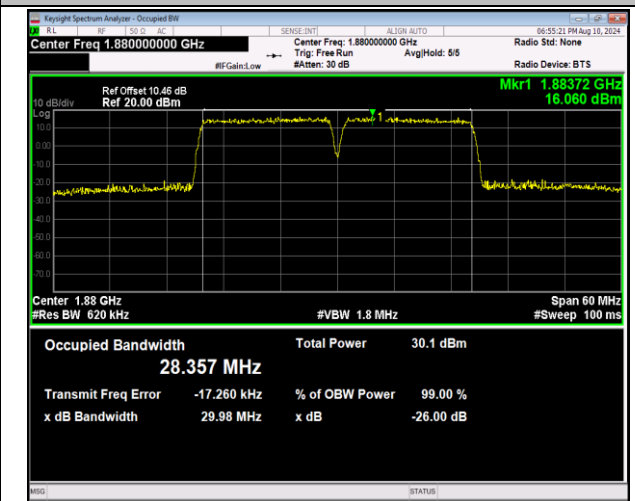

2-2-15MHz-15MHz-QPSK-QPSK-18825-18975-75RB#0-7
5RB#0-PASS