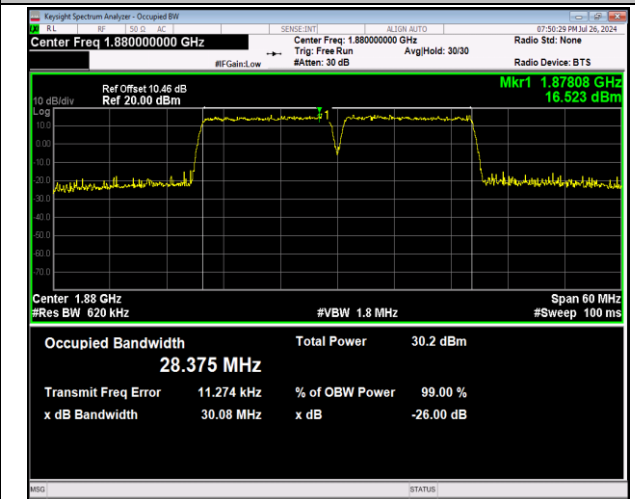

2-2-15MHz-15MHz-64QAM-64QAM-18825-18975-75RB#0-7
-75RB#0-PASS