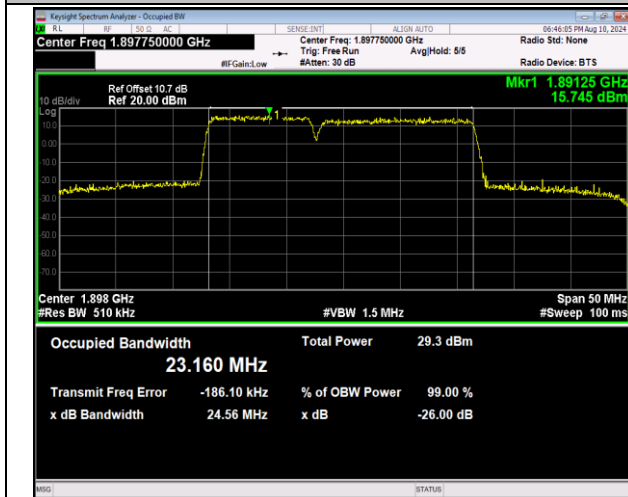

2-2-10MHz-15MHz-16QAM-16QAM-19005-19125-50RB#0-7
-75RB#0-PASS