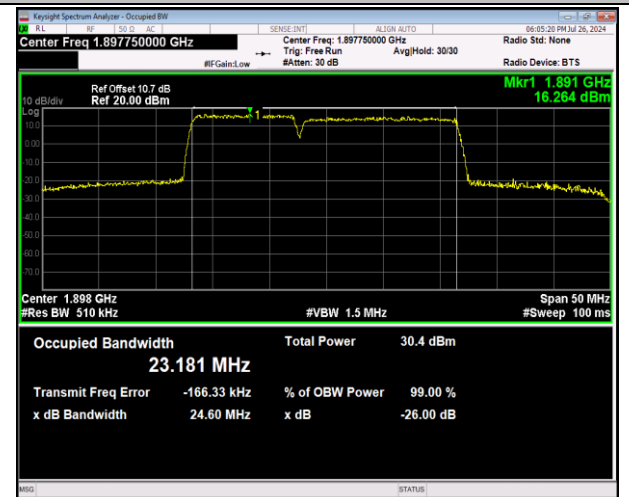

2-2-10MHz-15MHz-64QAM-64QAM-19005-19125-50RB#0-7
-75RB#0-PASS