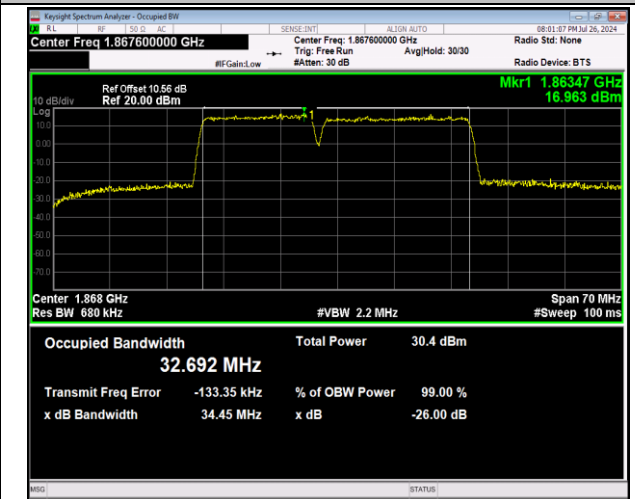

2-2-15MHz-20MHz-64QAM-64QAM-18678-18849-75RB#0-100RB#0-PASS