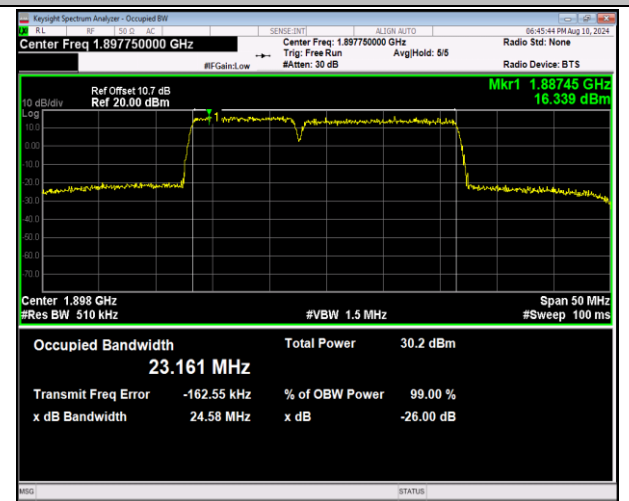

2-2-10MHz-15MHz-QPSK-QPSK-19005-19125-50RB#0-7
5RB#0-PASS