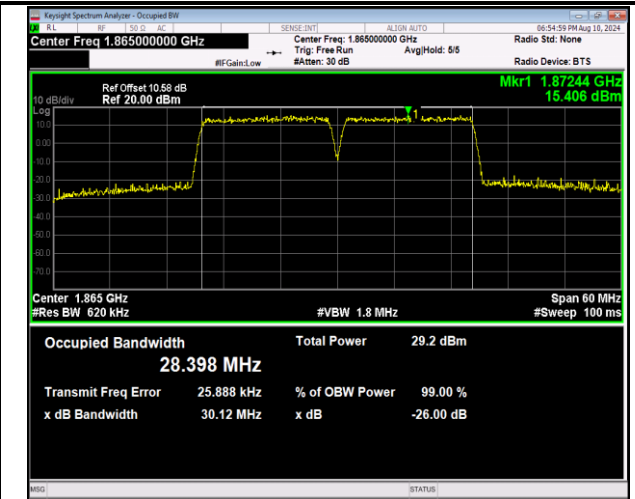

2-2-15MHz-15MHz-16QAM-16QAM-18675-18825-75RB#0-7
-75RB#0-PASS