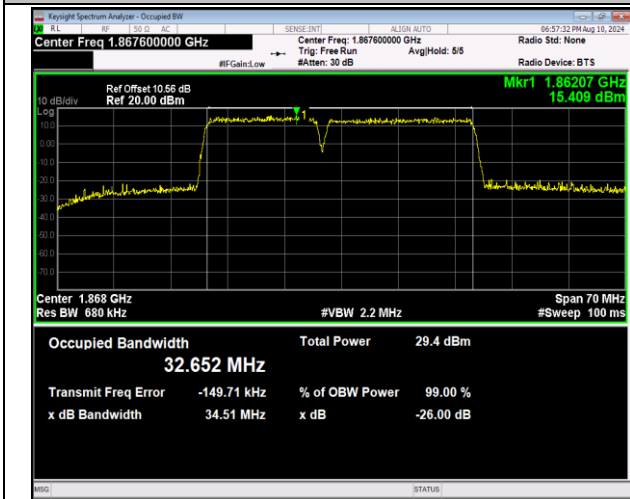

2-2-15MHz-15MHz-QPSK-QPSK-18975-19125-75RB#0-75RB#0-PASS

2-2-15MHz-15MHz-16QAM-16QAM-18975-19125-75RB#0-75RB#0-PASS

2-2-15MHz-15MHz-64QAM-64QAM-18975-19125-75RB#0-75RB#0-PASS

2-2-15MHz-20MHz-QPSK-QPSK-18678-18849-75RB#0-100RB#0-PASS