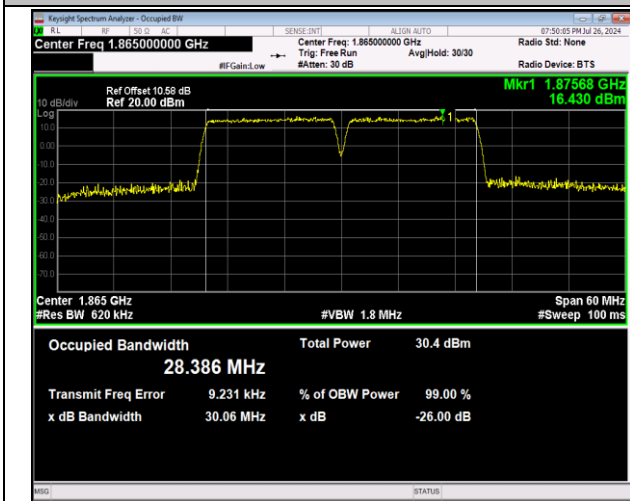

2-2-15MHz-10MHz-16QAM-16QAM-19027-19147-75RB#0-50RB#0-PASS

2-2-15MHz-10MHz-64QAM-64QAM-19027-19147-75RB#0-50RB#0-PASS

2-2-15MHz-15MHz-QPSK-QPSK-18675-18825-75RB#0-7  
5RB#0-PASS

2-2-15MHz-15MHz-16QAM-16QAM-18675-18825-75RB#0-7  
-75RB#0-PASS