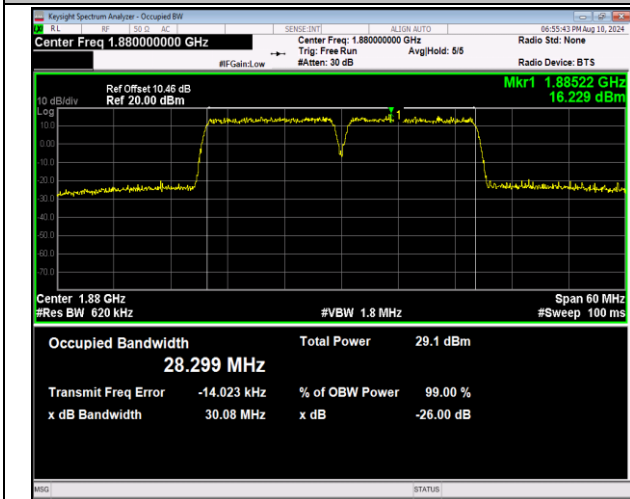

2-2-15MHz-15MHz-16QAM-16QAM-18825-18975-75RB#0-7
-75RB#0-PASS