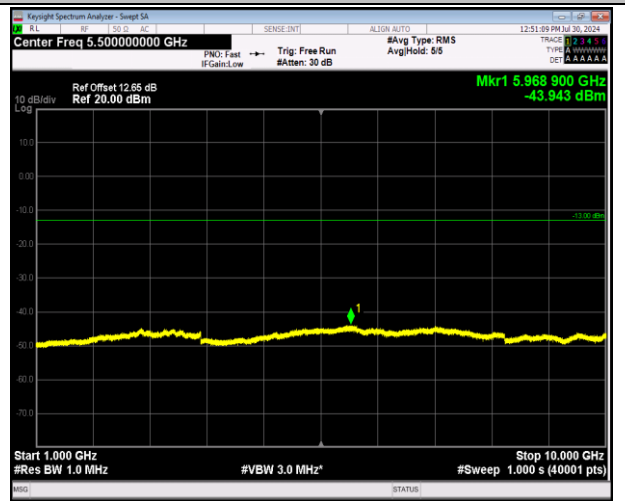

5-5-10MHz-10MHz-64QAM-64QAM-20476-20575-1RB#0-0
RB#0-1000~10000MHz-PASS

5-5-10MHz-10MHz-64QAM-64QAM-20476-20575-1RB#0-1
RB#49-1000~10000MHz-PASS