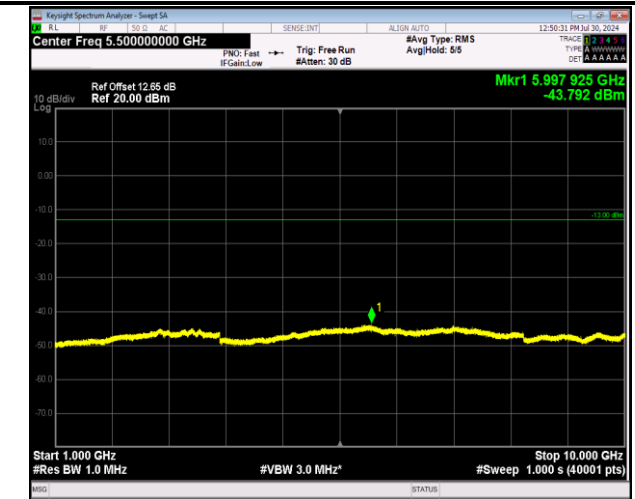

5-5-10MHz-10MHz-64QAM-64QAM-20476-20575-1RB#0-1
RB#49-1000~10000MHz-PASS

5-5-10MHz-10MHz-64QAM-64QAM-20476-20575-1RB#49-
ORB#0-1000~10000MHz-PASS