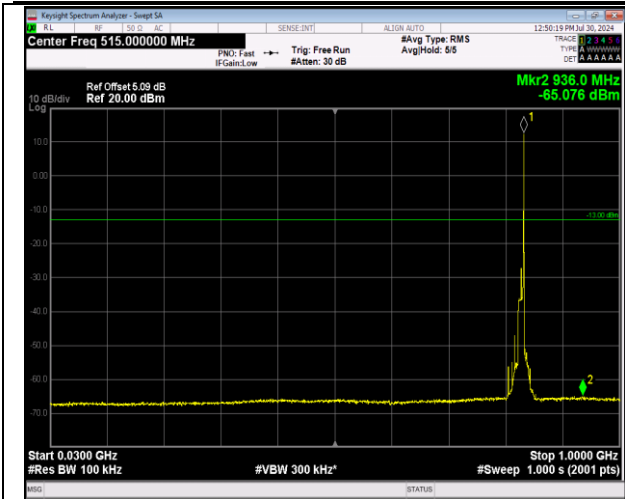

5-5-10MHz-10MHz-64QAM-64QAM-20476-20575-1RB#0
-1RB#49-30~1000MHz-PASS

5-5-10MHz-10MHz-64QAM-64QAM-20476-20575-1RB#4
9-0RB#0-30~1000MHz-PASS