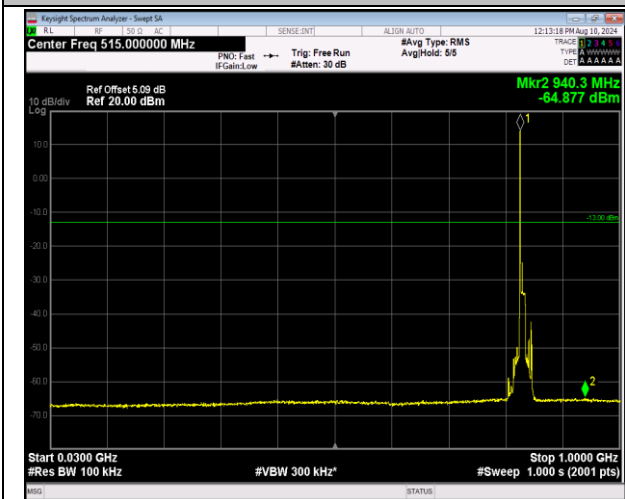

5-5-10MHz-10MHz-64QAM-64QAM-20476-20575-50RB#0-
0-50RB#0-30~1000MHz-PASS

5-5-10MHz-10MHz-QPSK-QPSK-20501-20600-1RB#0-0
RB#0-30~1000MHz-PASS