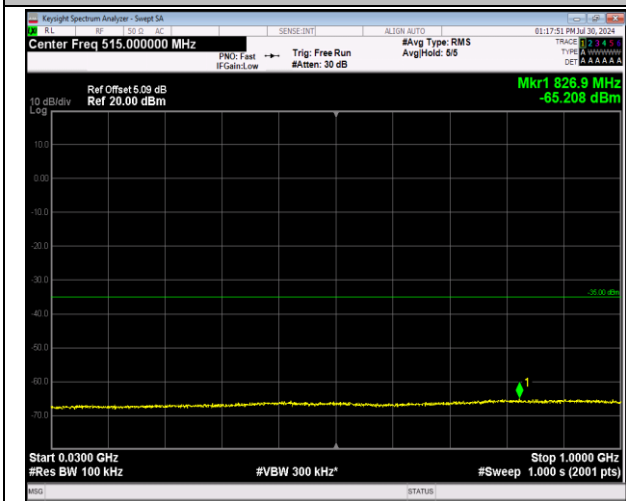

7-7-10MHz-20MHz-64QAM-64QAM-21006-21150-1RB#4
9-0RB#0-30~1000MHz-PASS

7-7-10MHz-20MHz-64QAM-64QAM-21006-21150-50RB#-
0-100RB#0-30~1000MHz-PASS