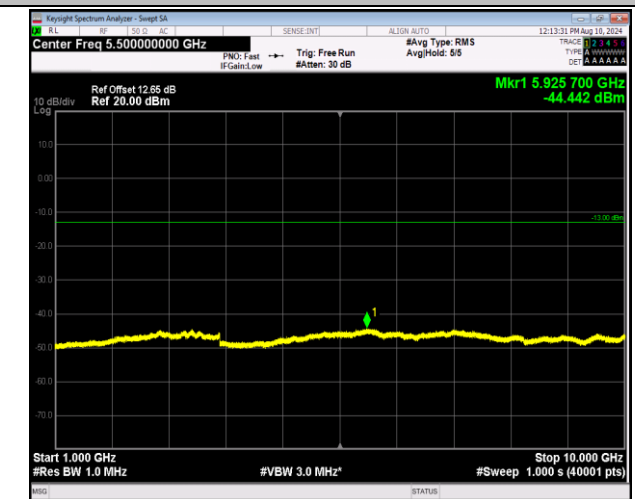

5-5-10MHz-10MHz-64QAM-64QAM-20476-20575-50RB#0-
50RB#0-1000~10000MHz-PASS

5-5-10MHz-10MHz-QPSK-QPSK-20501-20600-1RB#0-0RB
#0-1000~10000MHz-PASS