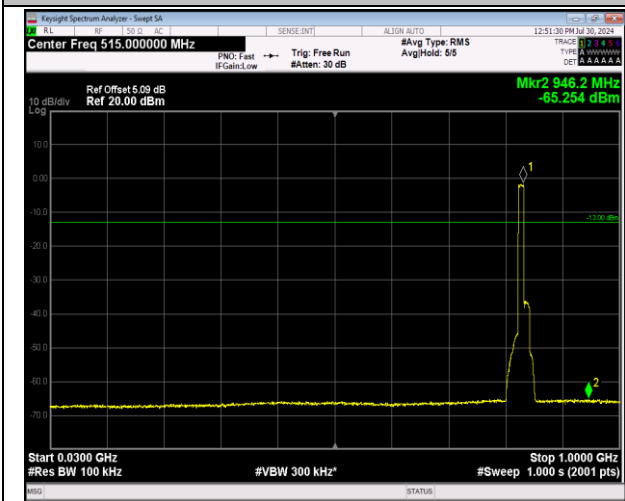

5-5-10MHz-10MHz-64QAM-64QAM-20476-20575-1RB#4
9-0RB#0-30~1000MHz-PASS

5-5-10MHz-10MHz-64QAM-64QAM-20476-20575-50RB#0-
0-50RB#0-30~1000MHz-PASS