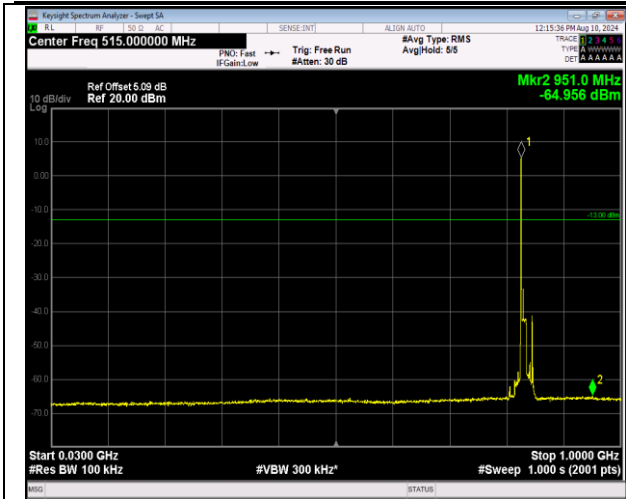

5-5-10MHz-10MHz-QPSK-QPSK-20501-20600-1RB#0-0
RB#0-30~1000MHz-PASS

5-5-10MHz-10MHz-QPSK-QPSK-20501-20600-1RB#0-1
RB#49-30~1000MHz-PASS