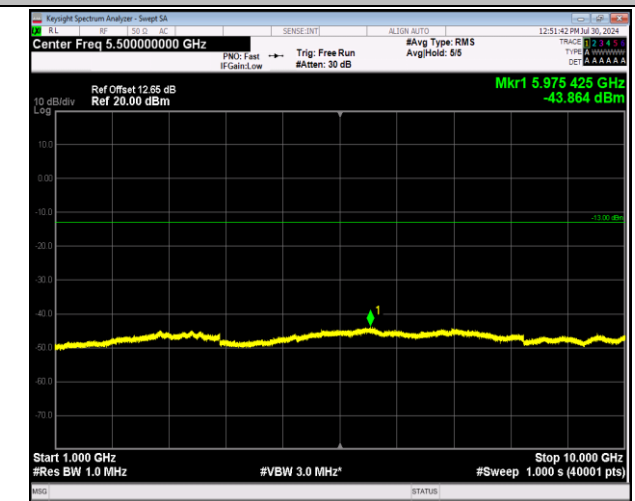

5-5-10MHz-10MHz-64QAM-64QAM-20476-20575-1RB#49-
ORB#0-1000~10000MHz-PASS

5-5-10MHz-10MHz-64QAM-64QAM-20476-20575-50RB#0-
50RB#0-1000~10000MHz-PASS