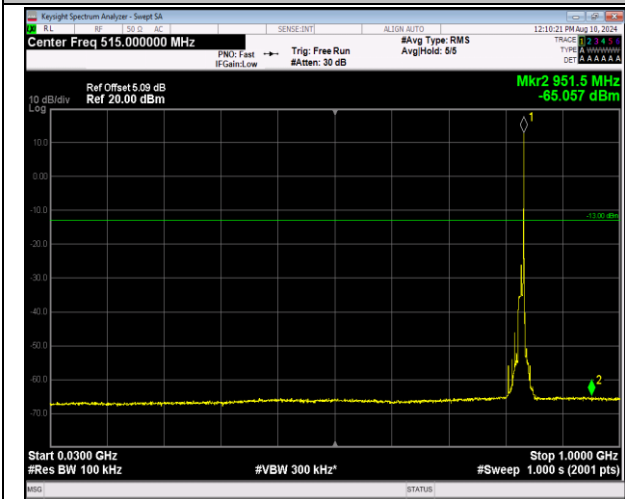

5-5-10MHz-10MHz-16QAM-16QAM-20476-20575-1RB#0
-1RB#49-30~1000MHz-PASS

5-5-10MHz-10MHz-16QAM-16QAM-20476-20575-1RB#4
9-ORB#0-30~1000MHz-PASS