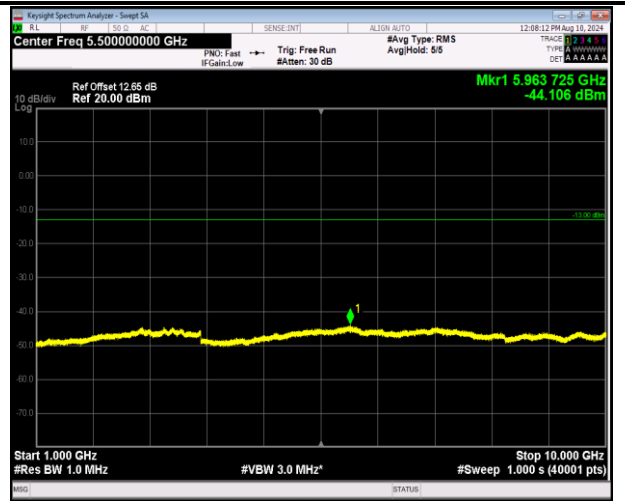

5-5-10MHz-10MHz-16QAM-16QAM-20450-20549-1RB#49-
ORB#0-1000~10000MHz-PASS

5-5-10MHz-10MHz-16QAM-16QAM-20450-20549-50RB#0-1000~10000MHz-PASS