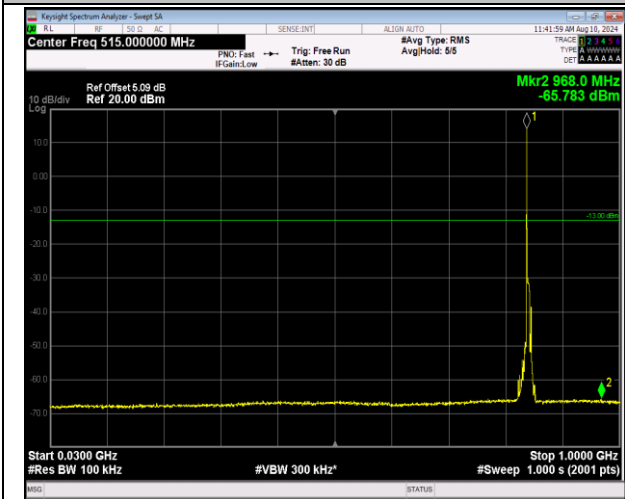

5-5-5MHz-3MHz-64QAM-64QAM-20510-20549-25RB#0-15RB#0-30~1000MHz-PASS

5-5-5MHz-3MHz-QPSK-QPSK-20595-20634-1RB#0-0RB#0-30~1000MHz-PASS