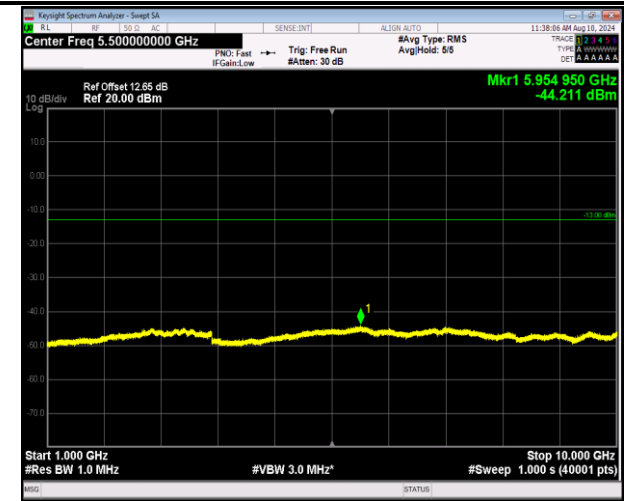

5-5-5MHz-3MHz-QPSK-QPSK-20510-20549-25RB#0-15RB
#0-1000~10000MHz-PASS

5-5-5MHz-3MHz-16QAM-16QAM-20510-20549-1RB#0-0R
B#0-1000~10000MHz-PASS