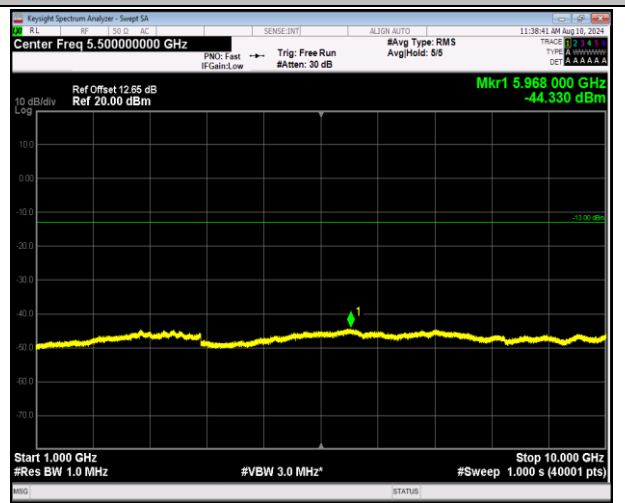

5-5-5MHz-3MHz-QPSK-QPSK-20510-20549-1RB#0-1RB#1
5-1000~10000MHz-PASS

5-5-5MHz-3MHz-QPSK-QPSK-20510-20549-1RB#24-0RB#
0-100~10000MHz-PASS