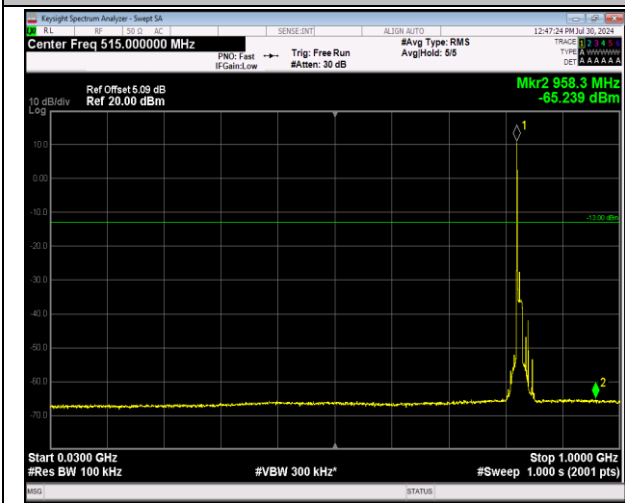

5-5-10MHz-10MHz-16QAM-16QAM-20450-20549-50RB#0-50RB#0-30~1000MHz-PASS

5-5-10MHz-10MHz-64QAM-64QAM-20450-20549-1RB#0-0RB#0-30~1000MHz-PASS