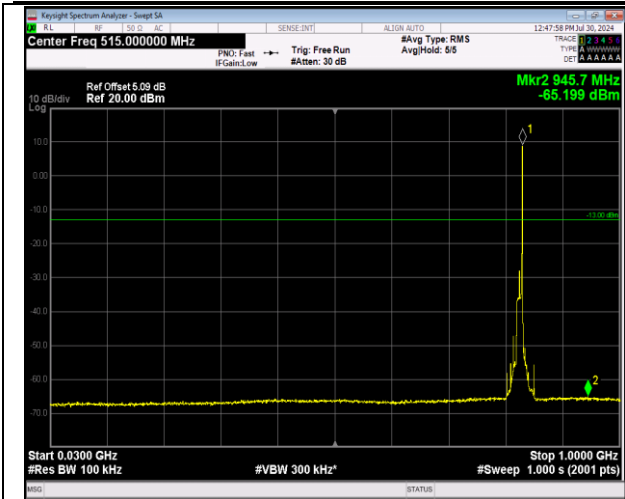

5-5-10MHz-10MHz-64QAM-64QAM-20450-20549-1RB#0-1RB#49-30~1000MHz-PASS

5-5-10MHz-10MHz-64QAM-64QAM-20450-20549-1RB#4
9-0RB#0-30~1000MHz-PASS