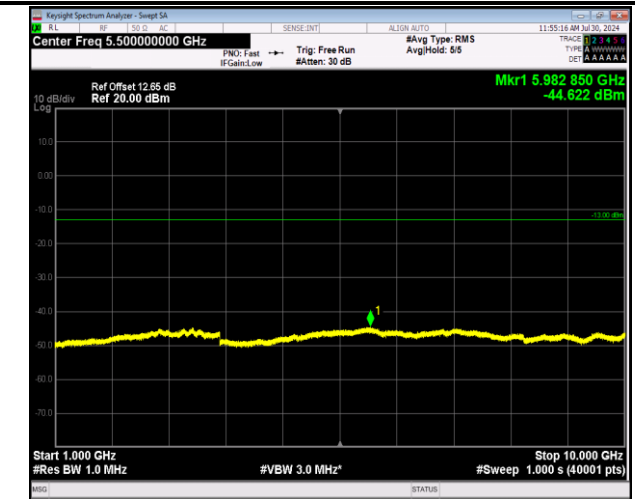

5-5-5MHz-3MHz-64QAM-64QAM-20510-20549-1RB#0-1RB#15-1000~10000MHz-PASS

5-5-5MHz-3MHz-64QAM-64QAM-20510-20549-1RB#24-0RB#0-1000~10000MHz-PASS