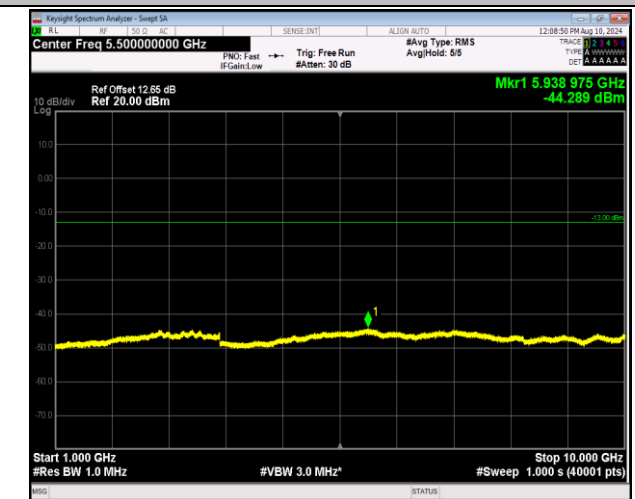

5-5-10MHz-10MHz-64QAM-64QAM-20450-20549-50RB#0-
50RB#0-1000~10000MHz-PASS

5-5-10MHz-10MHz-QPSK-QPSK-20476-20575-1RB#0-ORB
#0-1000~10000MHz-PASS