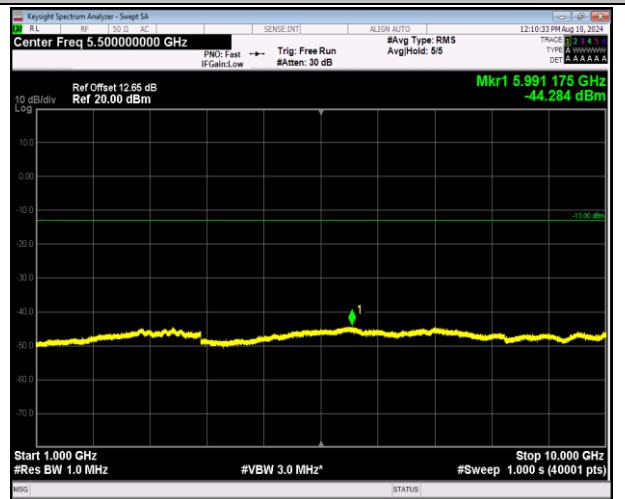

5-5-10MHz-10MHz-16QAM-16QAM-20476-20575-1RB#0-1
RB#49-1000~10000MHz-PASS

5-5-10MHz-10MHz-16QAM-16QAM-20476-20575-1RB#49-
ORB#0-1000~10000MHz-PASS