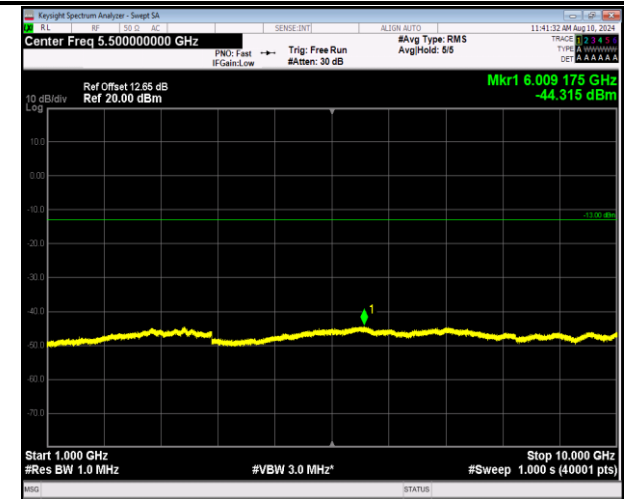

5-5-5MHz-3MHz-16QAM-16QAM-20510-20549-1RB#24-0R
B#0-1000~10000MHz-PASS

5-5-5MHz-3MHz-16QAM-16QAM-20510-20549-25RB#0-15RB#0-1000~10000MHz-PASS