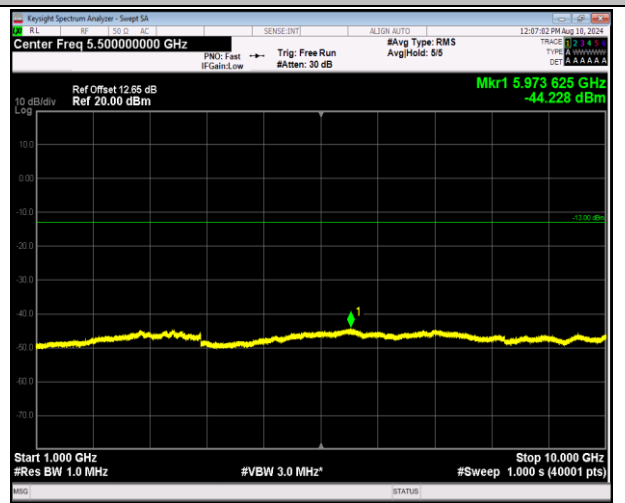

5-5-10MHz-10MHz-16QAM-16QAM-20450-20549-1RB#0-0
RB#0-1000~10000MHz-PASS

5-5-10MHz-10MHz-16QAM-16QAM-20450-20549-1RB#0-1
RB#49-1000~10000MHz-PASS