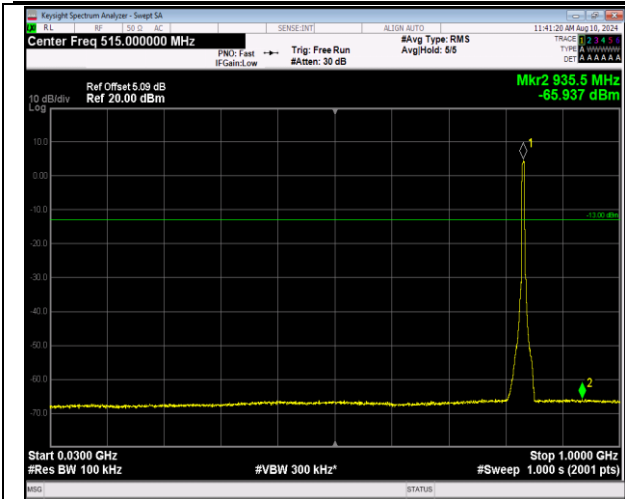

5-5-5MHz-3MHz-16QAM-16QAM-20510-20549-1RB#24-
ORB#0-30~1000MHz-PASS

5-5-5MHz-3MHz-16QAM-16QAM-20510-20549-25RB#0-15RB#0-30~1000MHz-PASS