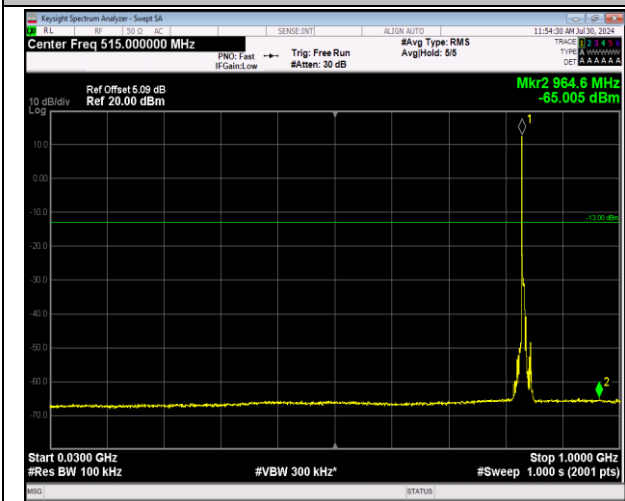

5-5-5MHz-3MHz-16QAM-16QAM-20510-20549-25RB#0-15RB#0-30~1000MHz-PASS

5-5-5MHz-3MHz-64QAM-64QAM-20510-20549-1RB#0-0RB#0-30~1000MHz-PASS