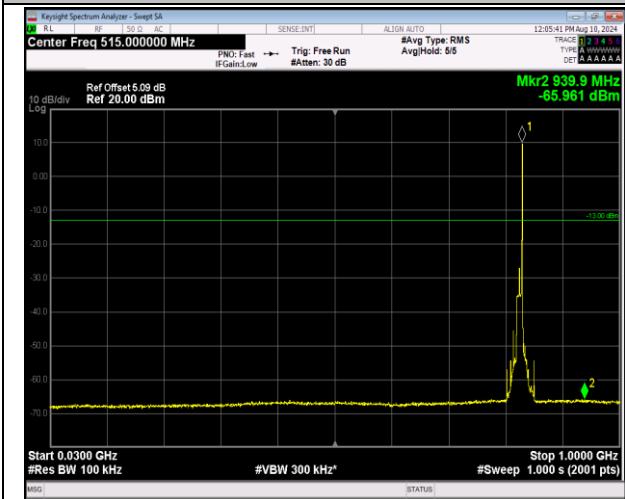

5-5-10MHz-10MHz-16QAM-16QAM-20450-20549-1RB#0
-1RB#49-30~1000MHz-PASS

5-5-10MHz-10MHz-16QAM-16QAM-20450-20549-1RB#4
9-ORB#0-30~1000MHz-PASS