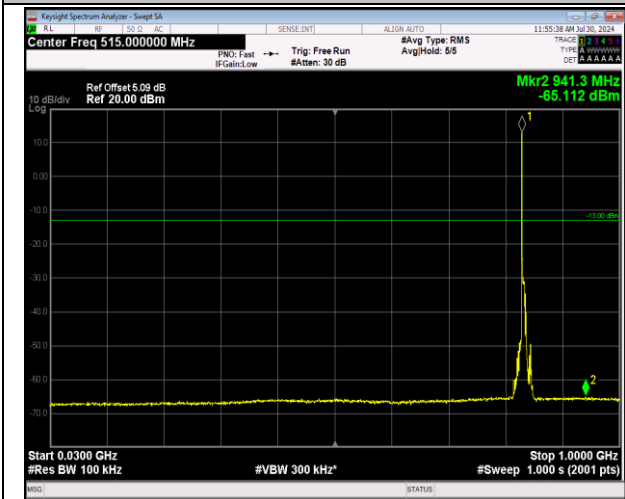

5-5-5MHz-3MHz-64QAM-64QAM-20510-20549-1RB#0-0RB#0-30~1000MHz-PASS

5-5-5MHz-3MHz-64QAM-64QAM-20510-20549-1RB#0-1RB#15-30~1000MHz-PASS