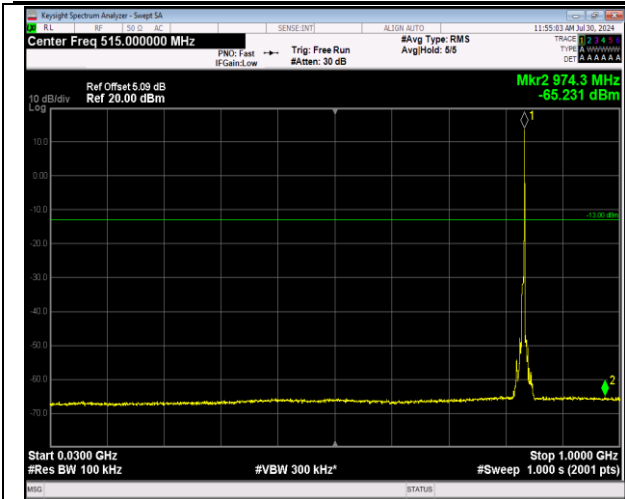

5-5-5MHz-3MHz-64QAM-64QAM-20510-20549-1RB#0-1RB#15-30~1000MHz-PASS

5-5-5MHz-3MHz-64QAM-64QAM-20510-20549-1RB#24-0RB#0-30~1000MHz-PASS