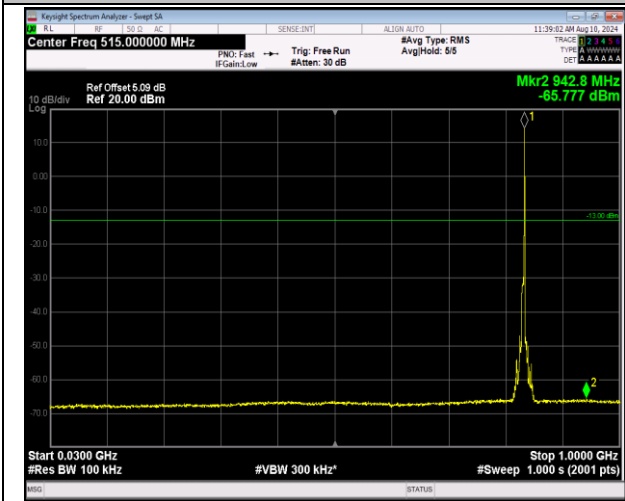

5-5-5MHz-3MHz-16QAM-16QAM-20510-20549-1RB#0-1
RB#15-30~1000MHz-PASS

5-5-5MHz-3MHz-16QAM-16QAM-20510-20549-1RB#24-
ORB#0-30~1000MHz-PASS