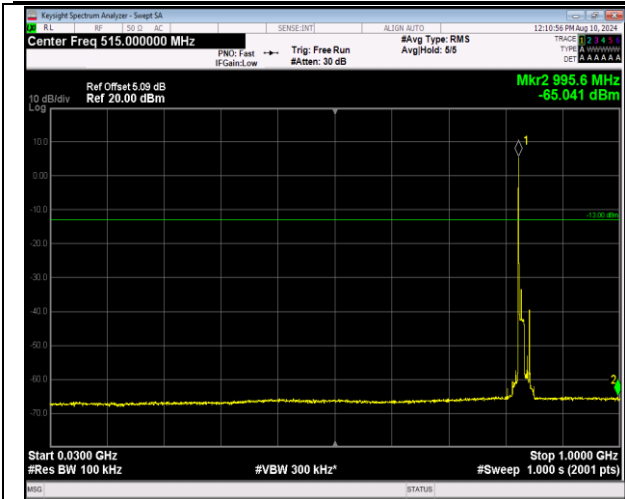

5-5-10MHz-10MHz-QPSK-QPSK-20476-20575-1RB#0-0
RB#0-30~1000MHz-PASS

5-5-10MHz-10MHz-QPSK-QPSK-20476-20575-1RB#0-1
RB#49-30~1000MHz-PASS