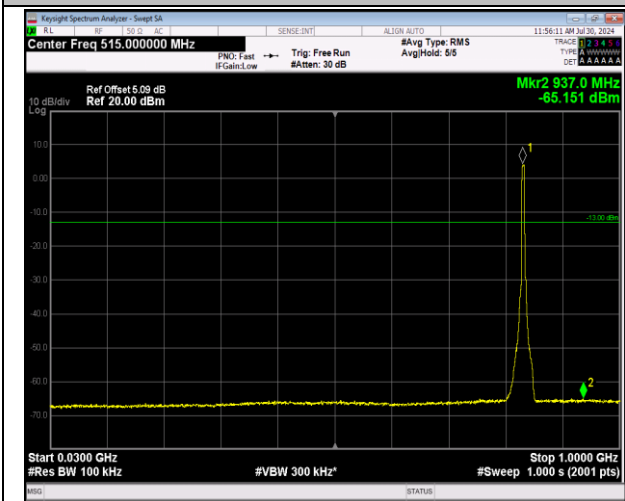

5-5-5MHz-3MHz-64QAM-64QAM-20510-20549-1RB#24-0RB#0-30~1000MHz-PASS

5-5-5MHz-3MHz-64QAM-64QAM-20510-20549-25RB#0-15RB#0-30~1000MHz-PASS