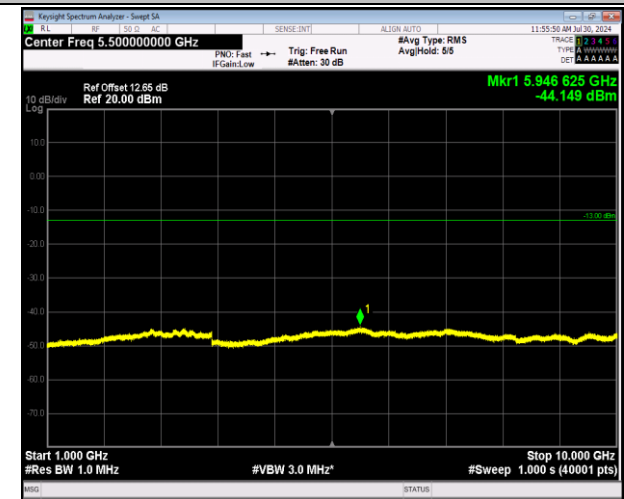

5-5-5MHz-3MHz-64QAM-64QAM-20510-20549-1RB#0-0RB#0-1000~10000MHz-PASS

5-5-5MHz-3MHz-64QAM-64QAM-20510-20549-1RB#0-1RB#15-1000~10000MHz-PASS