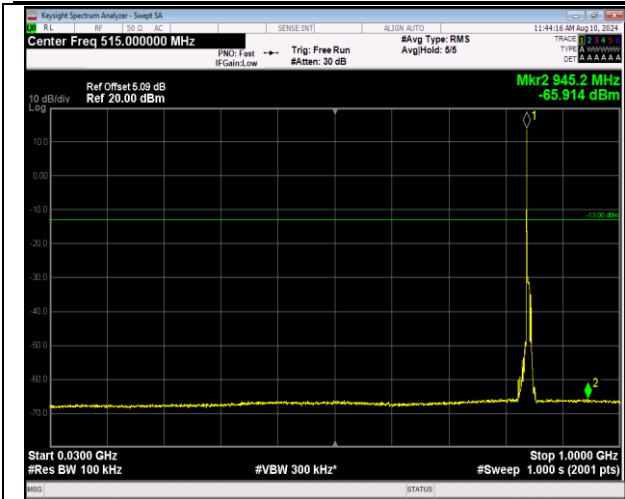

5-5-5MHz-3MHz-QPSK-QPSK-20595-20634-1RB#0-0RB#0-30~1000MHz-PASS

5-5-5MHz-3MHz-QPSK-QPSK-20595-20634-1RB#0-1RB
#15-30~1000MHz-PASS