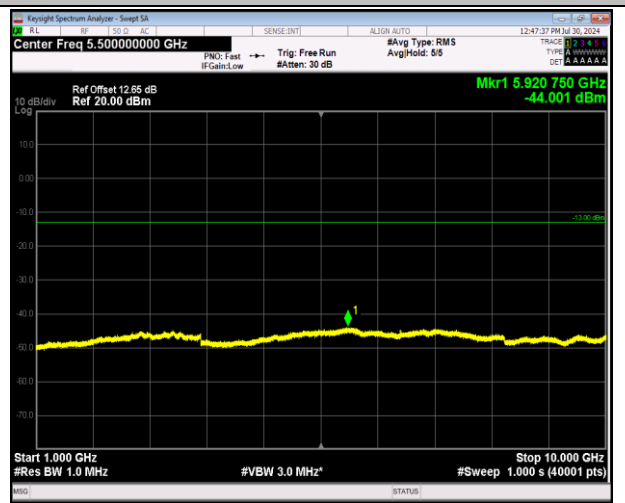

5-5-10MHz-10MHz-16QAM-16QAM-20450-20549-50RB#0-1000~10000MHz-PASS

5-5-10MHz-10MHz-64QAM-64QAM-20450-20549-1RB#0-0RB#0-1000~10000MHz-PASS