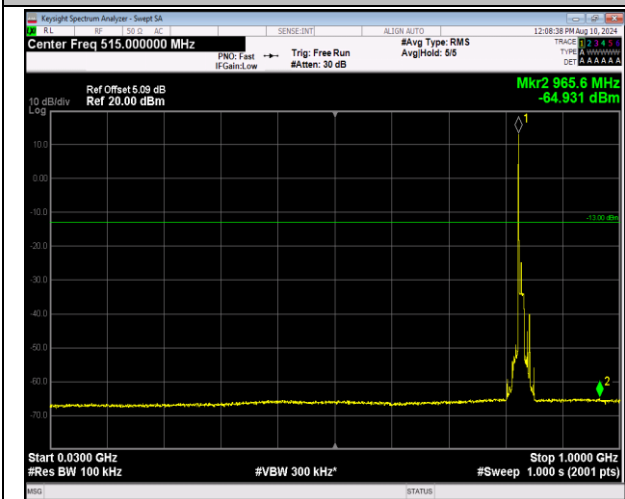

5-5-10MHz-10MHz-64QAM-64QAM-20450-20549-50RB#-
0-50RB#0-30~1000MHz-PASS

5-5-10MHz-10MHz-QPSK-QPSK-20476-20575-1RB#0-0
RB#0-30~1000MHz-PASS