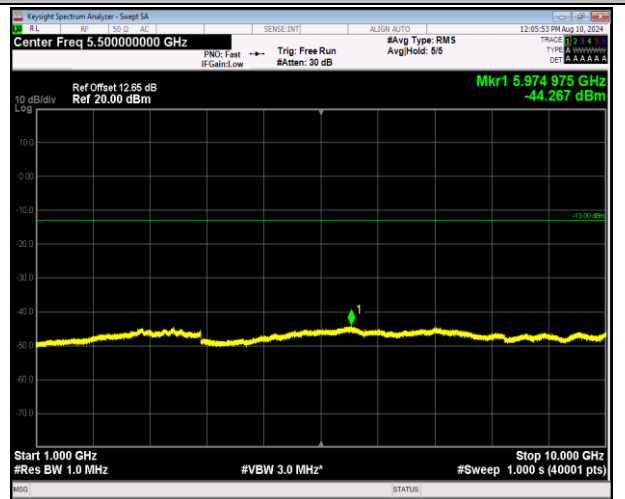

5-5-10MHz-10MHz-16QAM-16QAM-20450-20549-1RB#0-1
RB#49-1000~10000MHz-PASS

5-5-10MHz-10MHz-16QAM-16QAM-20450-20549-1RB#49-
ORB#0-1000~10000MHz-PASS