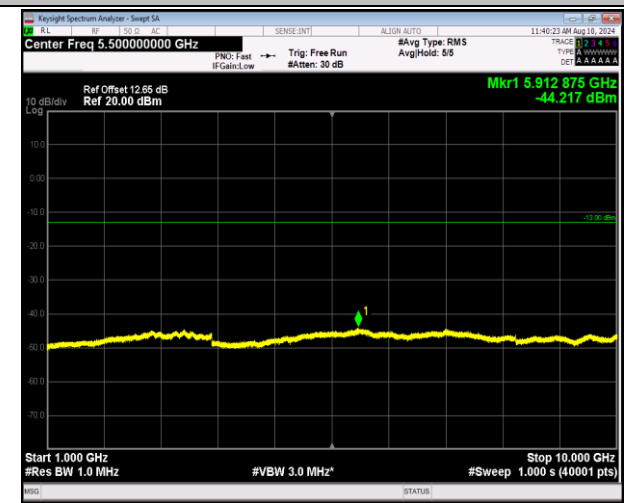

5-5-5MHz-3MHz-16QAM-16QAM-20510-20549-1RB#0-0R
B#0-1000~10000MHz-PASS

5-5-5MHz-3MHz-16QAM-16QAM-20510-20549-1RB#0-1R
B#15-1000~10000MHz-PASS