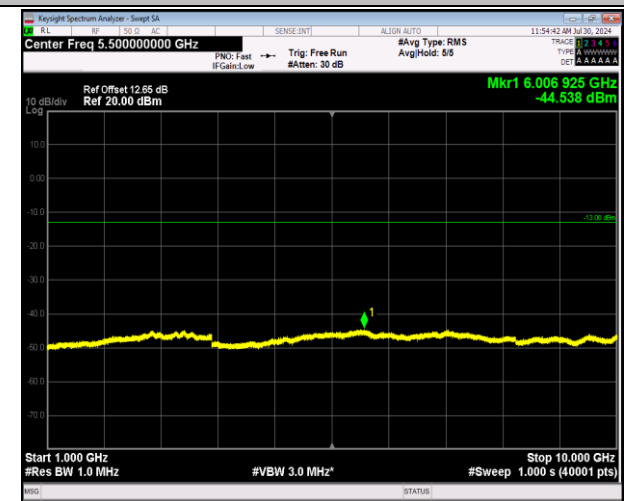

5-5-5MHz-3MHz-16QAM-16QAM-20510-20549-25RB#0-15RB#0-1000~10000MHz-PASS

5-5-5MHz-3MHz-64QAM-64QAM-20510-20549-1RB#0-0RB#0-1000~10000MHz-PASS