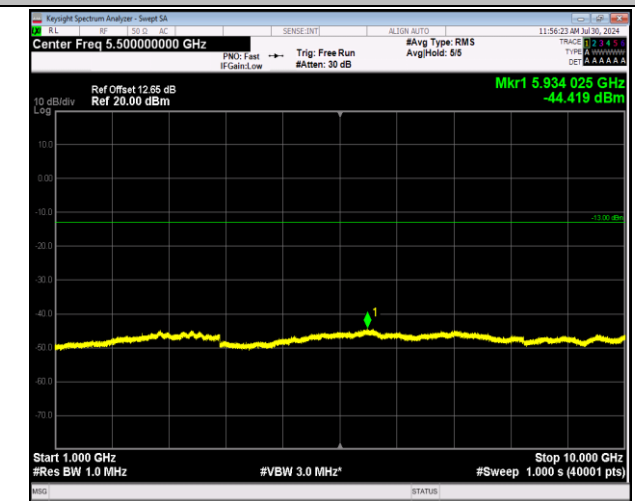

5-5-5MHz-3MHz-64QAM-64QAM-20510-20549-1RB#24-0RB#0-1000~10000MHz-PASS

5-5-5MHz-3MHz-64QAM-64QAM-20510-20549-25RB#0-15RB#0-1000~10000MHz-PASS