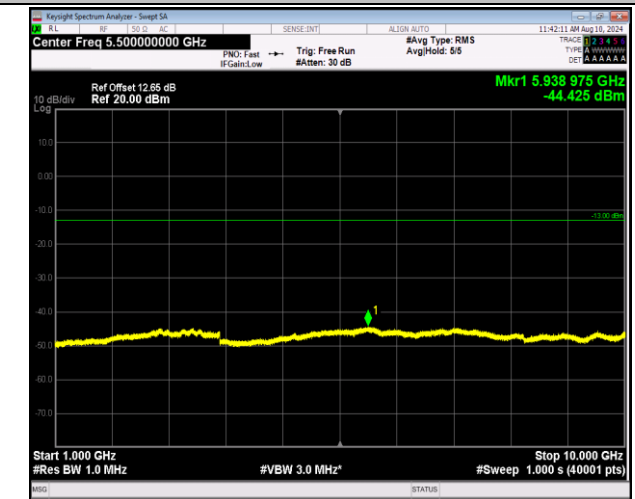

5-5-5MHz-3MHz-64QAM-64QAM-20510-20549-25RB#0-15RB#0-1000~10000MHz-PASS

5-5-5MHz-3MHz-QPSK-QPSK-20595-20634-1RB#0-0RB#0-1000~10000MHz-PASS