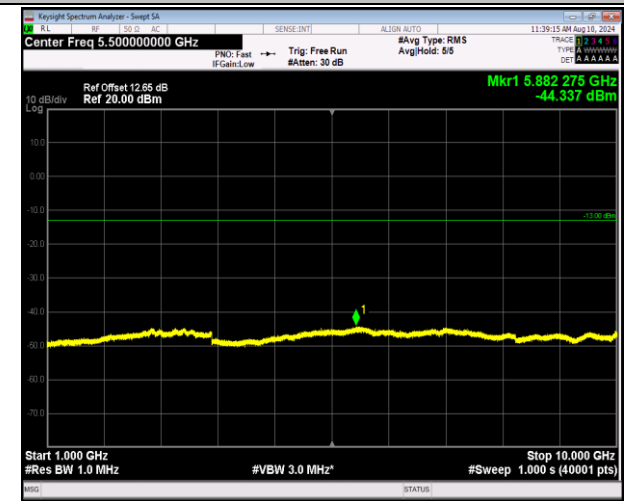

5-5-5MHz-3MHz-16QAM-16QAM-20510-20549-1RB#0-1R
B#15-1000~10000MHz-PASS

5-5-5MHz-3MHz-16QAM-16QAM-20510-20549-1RB#24-0R
B#0-1000~10000MHz-PASS