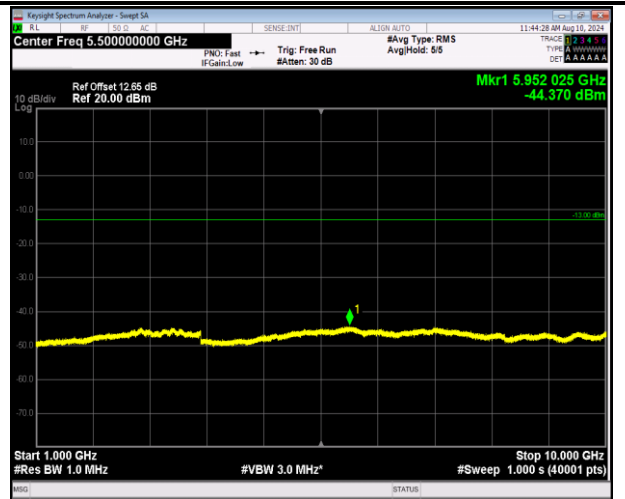

5-5-5MHz-3MHz-QPSK-QPSK-20595-20634-1RB#0-0RB#0-1000~10000MHz-PASS

5-5-5MHz-3MHz-QPSK-QPSK-20595-20634-1RB#0-1RB#1
5-1000~10000MHz-PASS