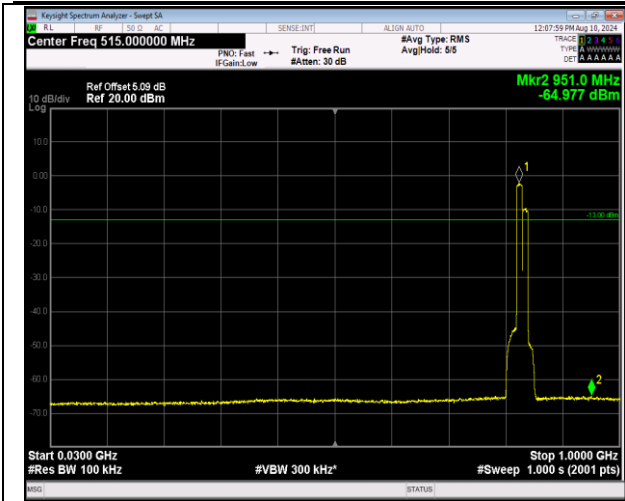

5-5-10MHz-10MHz-16QAM-16QAM-20450-20549-1RB#4
9-ORB#0-30~1000MHz-PASS

5-5-10MHz-10MHz-16QAM-16QAM-20450-20549-50RB#0-50RB#0-30~1000MHz-PASS