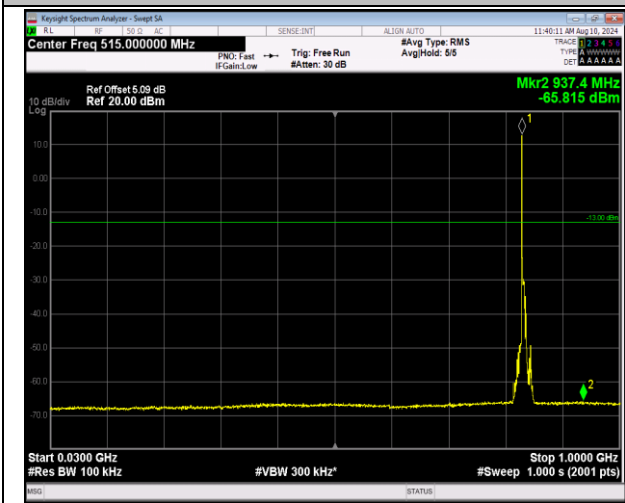

5-5-5MHz-3MHz-16QAM-16QAM-20510-20549-1RB#0-0
RB#0-30~1000MHz-PASS

5-5-5MHz-3MHz-16QAM-16QAM-20510-20549-1RB#0-1
RB#15-30~1000MHz-PASS