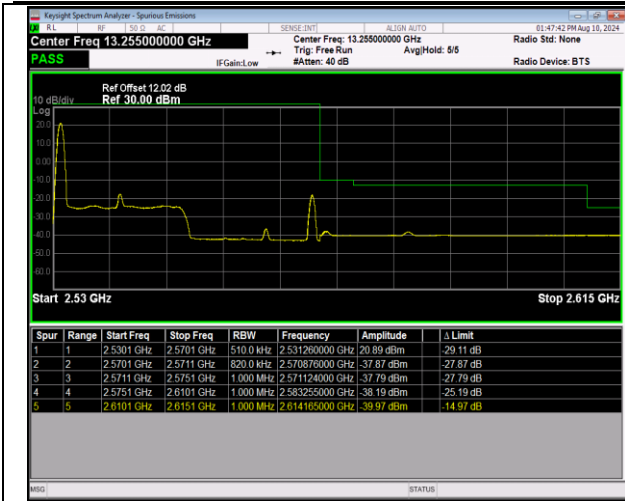

7-7-20MHz-20MHz-16QAM@16QAM-16QAM@16QAM-2
1152-21350-1RB#0 @ 100RB#0-0RB#0 @ 100RB#0-PASS