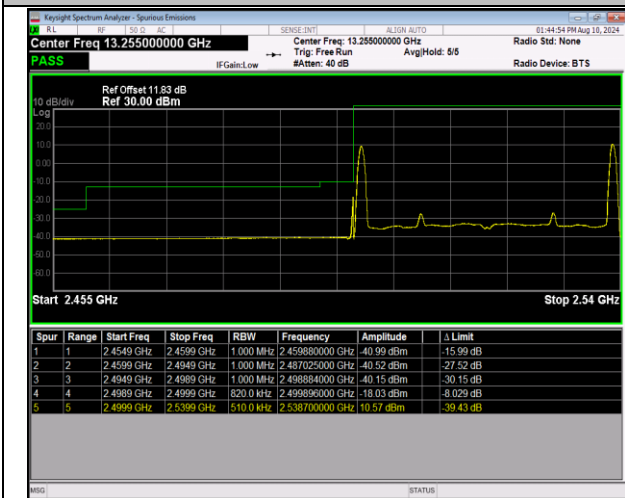

7-7-20MHz-20MHz-16QAM@16QAM-16QAM@16QAM-20850-21048-1RB#0@100RB#0-0RB#0@100RB#0-FAIL

7-7-20MHz-20MHz-16QAM@16QAM-16QAM@16QAM-20850-21048-1RB#0@100RB#0-0RB#0@100RB#0-PASS_Final