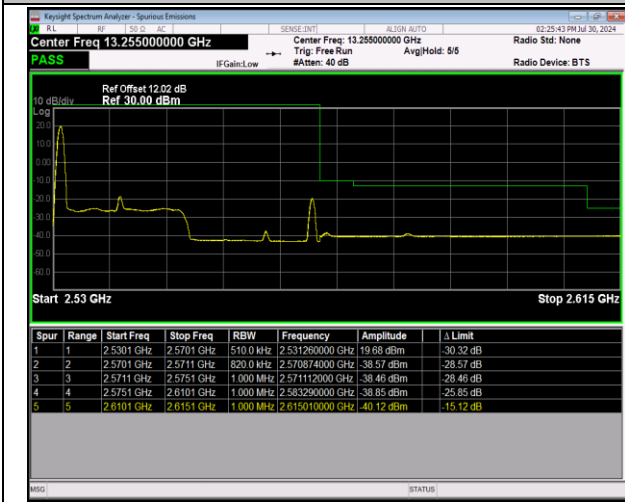

7-7-20MHz-20MHz-64QAM@64QAM-64QAM@64QAM-2
1152-21350-1RB#0 @ 100RB#0-0RB#0 @ 100RB#0-PASS