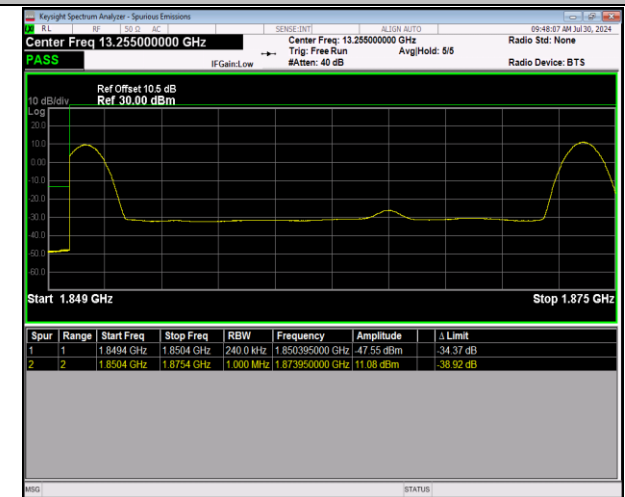

2-2-5MHz-20MHz-64QAM@64QAM-64QAM@64QAM-18
633-18750-1RB#0@25RB#0-0RB#0@100RB#0-PASS

2-2-5MHz-20MHz-64QAM@64QAM-64QAM@64QAM-186
33-18750-1RB#0@25RB#0-1RB#99@100RB#0-PASS