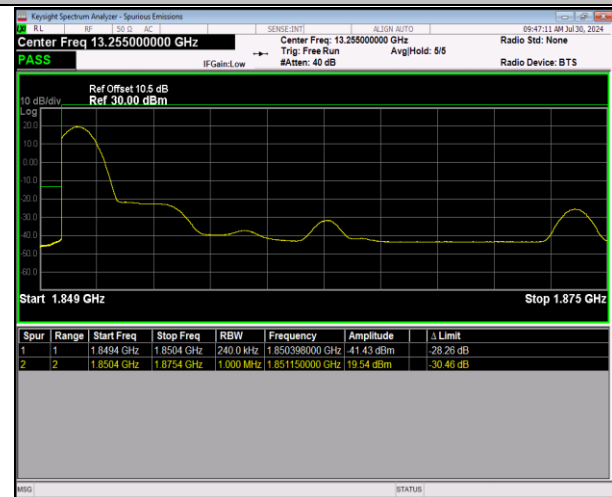

2-2-5MHz-20MHz-64QAM@64QAM-64QAM@64QAM-18
633-18750-1RB#0@25RB#0-0RB#0@100RB#0-PASS

2-2-5MHz-20MHz-64QAM@64QAM-64QAM@64QAM-186
33-18750-1RB#0@25RB#0-1RB#99@100RB#0-PASS