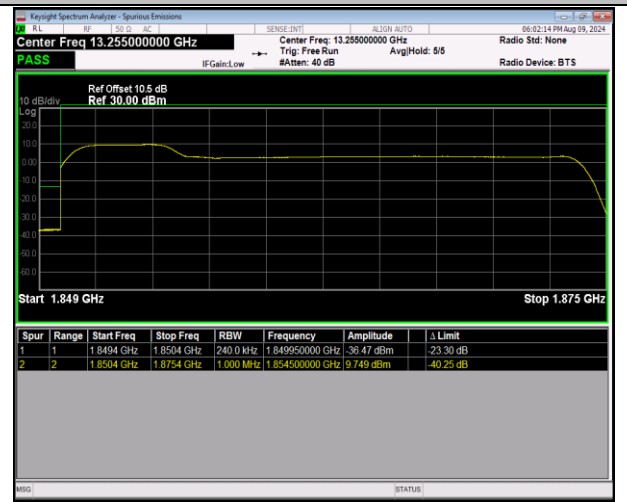

2-2-5MHz-20MHz-QPSK@QPSK-QPSK@QPSK-18633-18
750-25RB#0@25RB#0-100RB#0@100RB#0-PASS