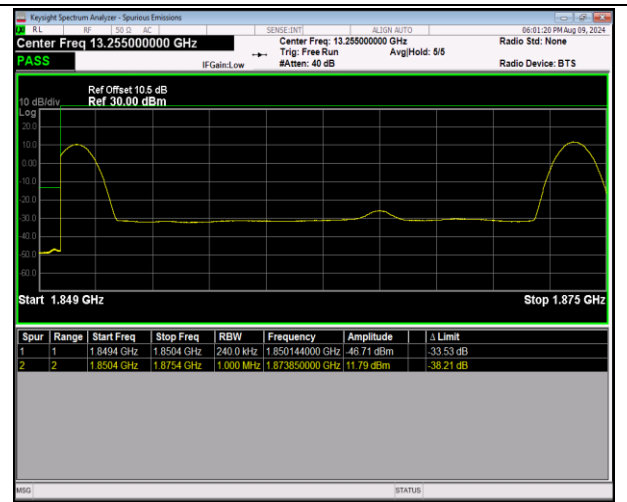

Remark: Pass*: The integral method is used to test the existing test data, and the integral method is used to judge the test results, such as the Final1 test results.

Test Graphs

2-2-5MHz-20MHz-QPSK@QPSK-QPSK@QPSK-18633-1
8750-1RB#0@25RB#0-0RB#0@100RB#0-PASS