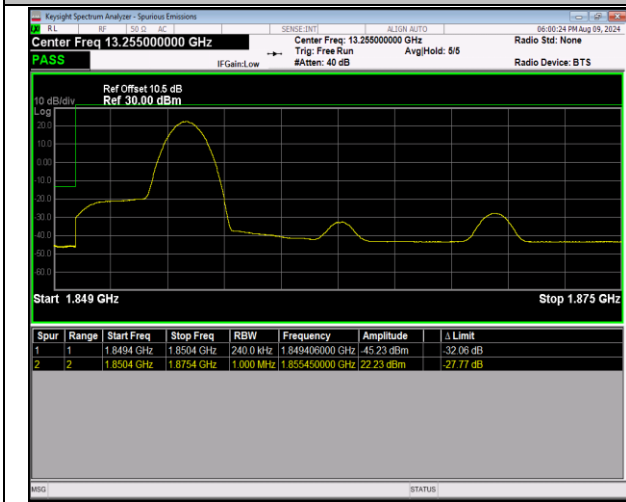

2-2-5MHz-20MHz-QPSK@QPSK-QPSK@QPSK-18633-1
8750-1RB#24@25RB#0-0RB#0@100RB#0-PASS