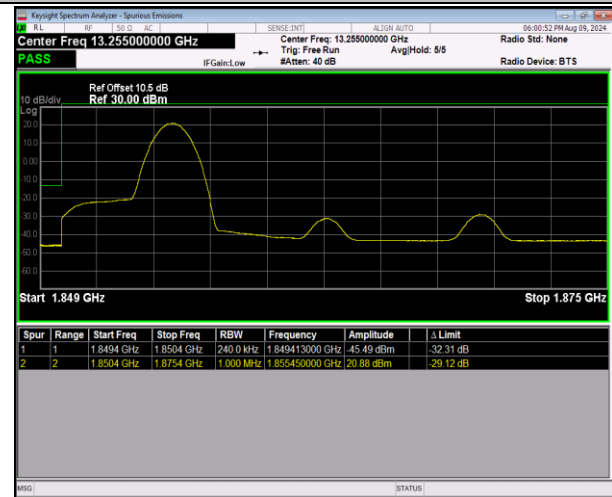

2-2-5MHz-20MHz-16QAM@16QAM-16QAM@16QAM-18
633-18750-1RB#0@25RB#0-0RB#0@100RB#0-PASS

2-2-5MHz-20MHz-16QAM@16QAM-16QAM@16QAM-186
33-18750-1RB#0@25RB#0-1RB#99@100RB#0-PASS

2-2-5MHz-20MHz-16QAM@16QAM-16QAM@16QAM-18
633-18750-1RB#24@25RB#0-0RB#0@100RB#0-PASS

2-2-5MHz-20MHz-16QAM@16QAM-16QAM@16QAM-186
33-18750-25RB#0@25RB#0-100RB#0@100RB#0-PASS