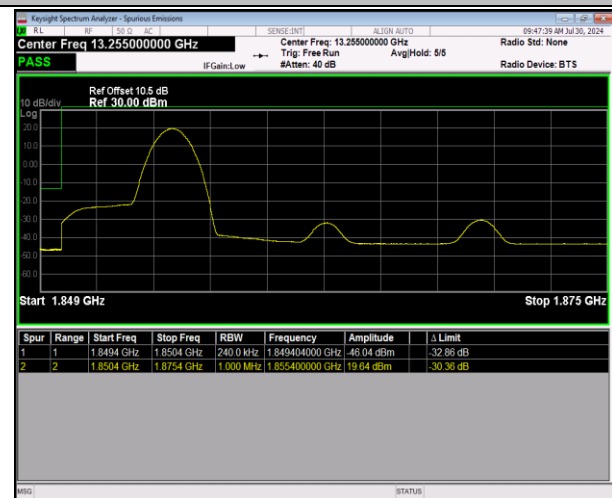

2-2-5MHz-20MHz-64QAM@64QAM-64QAM@64QAM-18

2-2-5MHz-20MHz-64QAM@64QAM-64QAM@64QAM-186