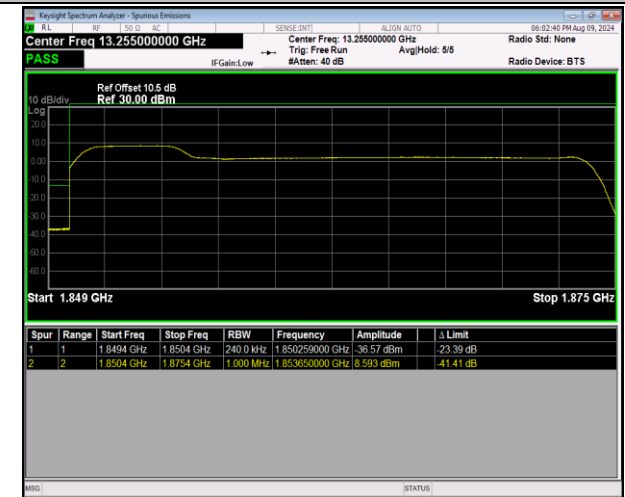

2-2-5MHz-20MHz-16QAM@16QAM-16QAM@16QAM-18
633-18750-1RB#0@25RB#0-0RB#0@100RB#0-PASS

2-2-5MHz-20MHz-16QAM@16QAM-16QAM@16QAM-186
33-18750-1RB#0@25RB#0-1RB#99@100RB#0-PASS

2-2-5MHz-20MHz-16QAM@16QAM-16QAM@16QAM-18
633-18750-1RB#24@25RB#0-0RB#0@100RB#0-PASS

2-2-5MHz-20MHz-16QAM@16QAM-16QAM@16QAM-186
33-18750-25RB#0@25RB#0-100RB#0@100RB#0-PASS