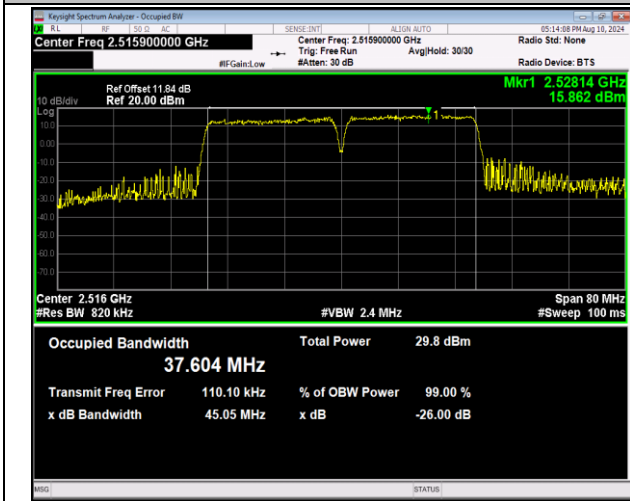

41-41-20MHz-15MHz-64QAM-64QAM-41341-41512-100R
B#0-75RB#0-PASS

41-41-20MHz-20MHz-16QAM-16QAM-39750-39948-100R
B#0-100RB#0-PASS