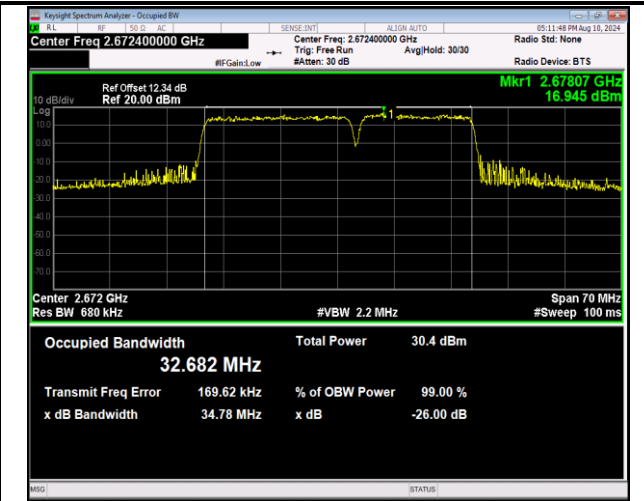

41-41-20MHz-15MHz-64QAM-64QAM-40546-40717-100R
B#0-75RB#0-PASS

41-41-20MHz-15MHz-16QAM-16QAM-41341-41512-100R
B#0-75RB#0-PASS