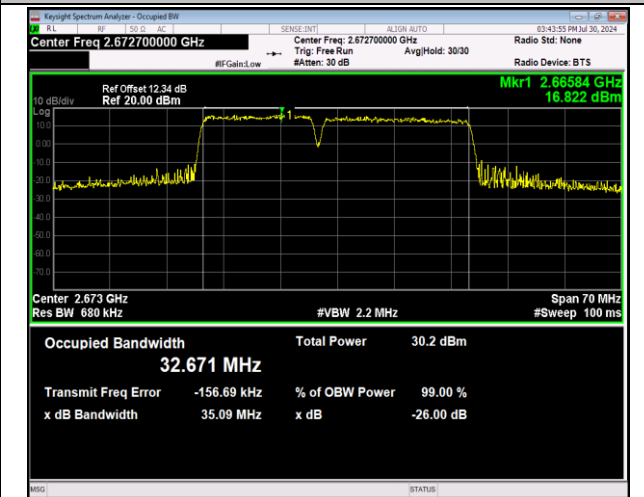

41-41-15MHz-20MHz-QPSK-QPSK-41319-41490-75RB#0
-100RB#0-PASS

41-41-15MHz-20MHz-64QAM-64QAM-41319-41490-75RB
#0-100RB#0-PASS