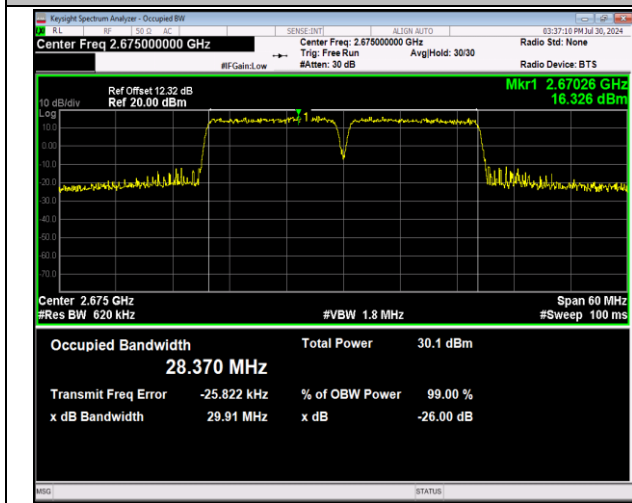

41-41-15MHz-15MHz-16QAM-16QAM-40545-40695-75RB
#0-75RB#0-PASS

41-41-15MHz-15MHz-64QAM-64QAM-40545-40695-75RB
#0-75RB#0-PASS

41-41-15MHz-15MHz-QPSK-QPSK-41365-41515-75RB#0
-75RB#0-PASS

41-41-15MHz-15MHz-16QAM-16QAM-41365-41515-75RB#0
#0-75RB#0-PASS