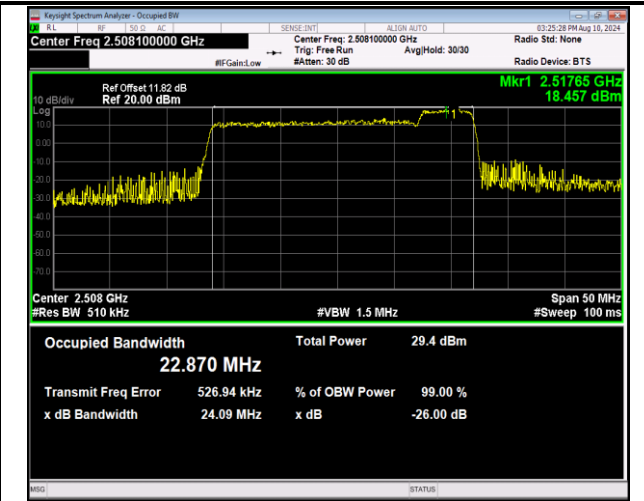

41-41-15MHz-20MHz-64QAM-64QAM-41319-41490-75RB
#0-100RB#0-PASS

41-41-20MHz-5MHz-16QAM-16QAM-39750-39867-100RB
#0-25RB#0-PASS