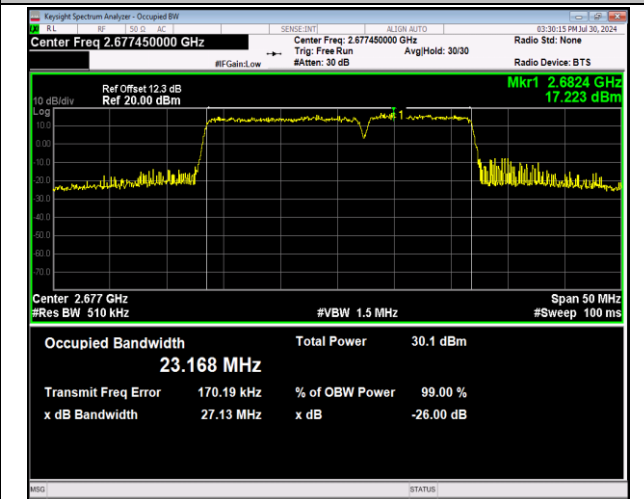

41-41-15MHz-10MHz-QPSK-QPSK-41417-41537-75RB#0
-50RB#0-PASS

41-41-15MHz-10MHz-64QAM-64QAM-41417-41537-75RB
#0-50RB#0-PASS