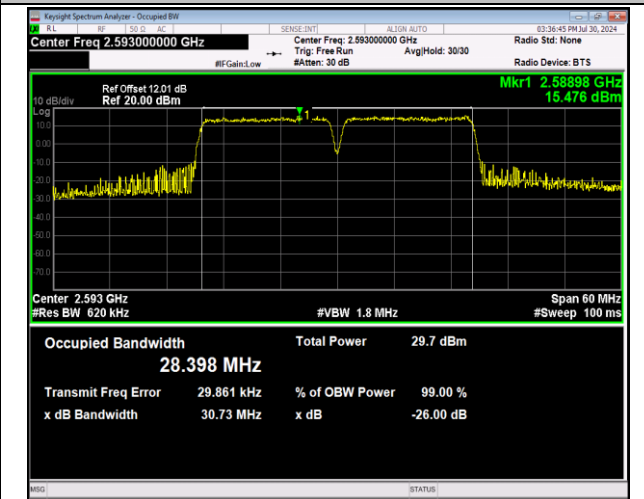

41-41-15MHz-15MHz-QPSK-QPSK-40545-40695-75RB#0
-75RB#0-PASS

41-41-15MHz-15MHz-64QAM-64QAM-40545-40695-75RB
#0-75RB#0-PASS