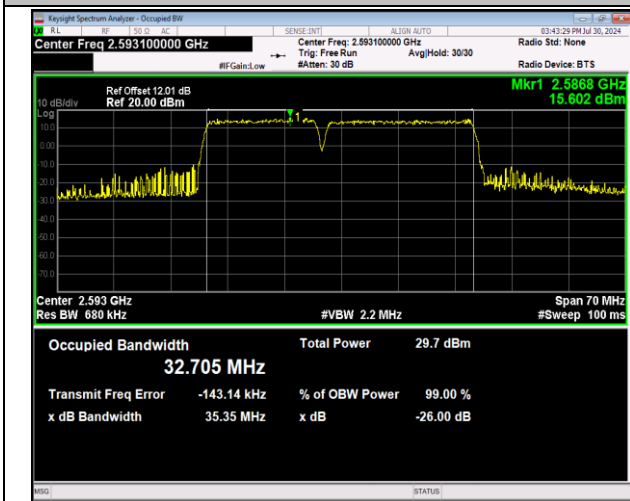

41-41-15MHz-20MHz-QPSK-QPSK-40523-40694-75RB#0
-100RB#0-PASS

41-41-15MHz-20MHz-64QAM-64QAM-40523-40694-75RB
#0-100RB#0-PASS