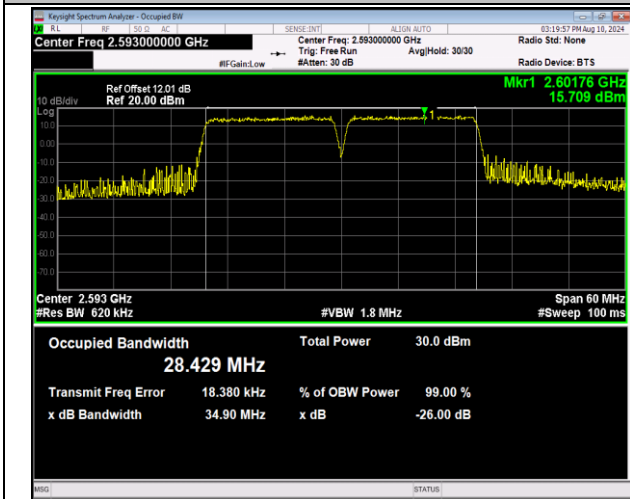

41-41-15MHz-15MHz-QPSK-QPSK-39725-39875-75RB#0
-75RB#0-PASS

41-41-15MHz-15MHz-16QAM-16QAM-39725-39875-75RB
#0-75RB#0-PASS

41-41-15MHz-15MHz-64QAM-64QAM-39725-39875-75RB
#0-75RB#0-PASS

41-41-15MHz-15MHz-QPSK-QPSK-40545-40695-75RB#0
-75RB#0-PASS