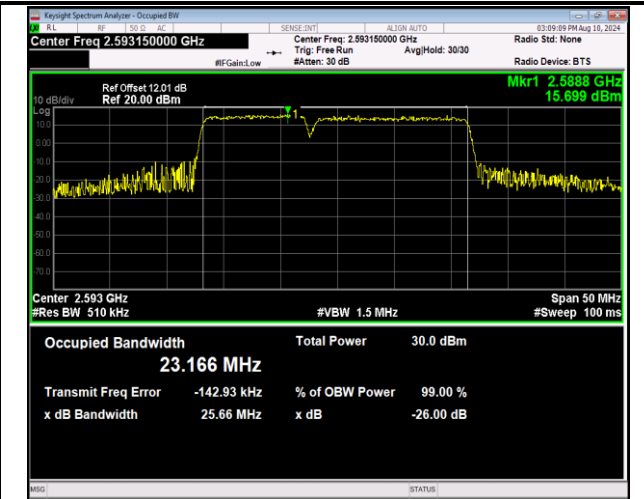

41-41-10MHz-15MHz-64QAM-64QAM-39703-39823-50RB#0-75RB#0-PASS

41-41-10MHz-15MHz-16QAM-16QAM-40549-40669-50RB
#0-75RB#0-PASS