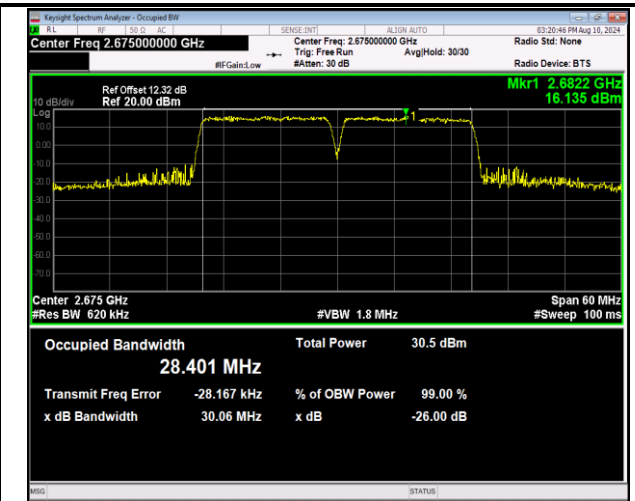

41-41-15MHz-15MHz-64QAM-64QAM-40545-40695-75RB
#0-75RB#0-PASS

41-41-15MHz-15MHz-16QAM-16QAM-41365-41515-75RB#0
#0-75RB#0-PASS