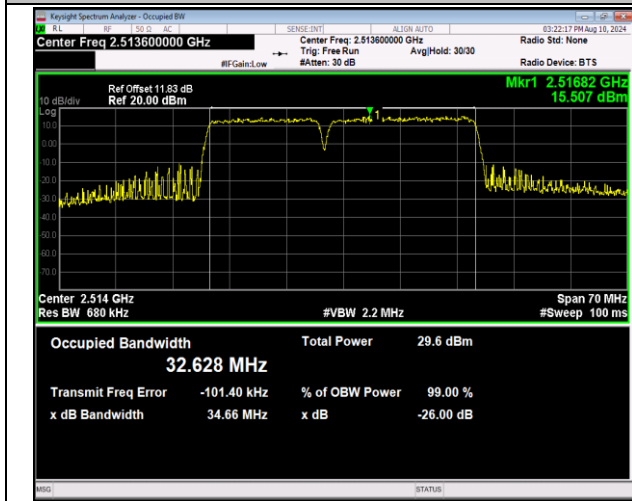

41-41-15MHz-15MHz-64QAM-64QAM-41365-41515-75RB#0
#0-75RB#0-PASS

41-41-15MHz-20MHz-16QAM-16QAM-39728-39899-75RB#0
#0-100RB#0-PASS