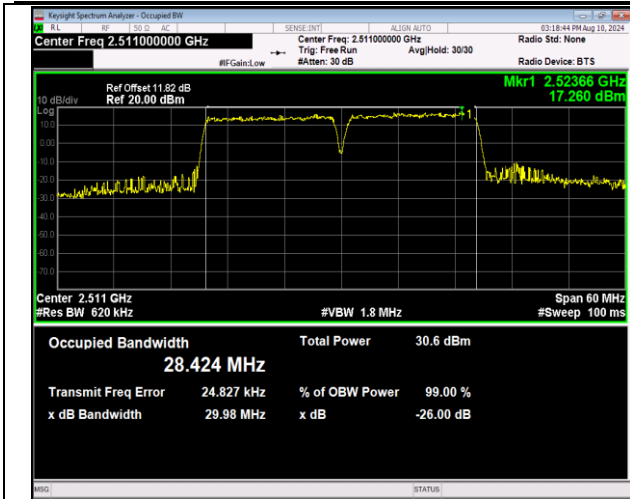

41-41-15MHz-10MHz-64QAM-64QAM-40571-40691-75RB
#0-50RB#0-PASS

41-41-15MHz-10MHz-QPSK-QPSK-41417-41537-75RB#0
-50RB#0-PASS

41-41-15MHz-10MHz-16QAM-16QAM-41417-41537-75RB
#0-50RB#0-PASS

41-41-15MHz-10MHz-64QAM-64QAM-41417-41537-75RB
#0-50RB#0-PASS