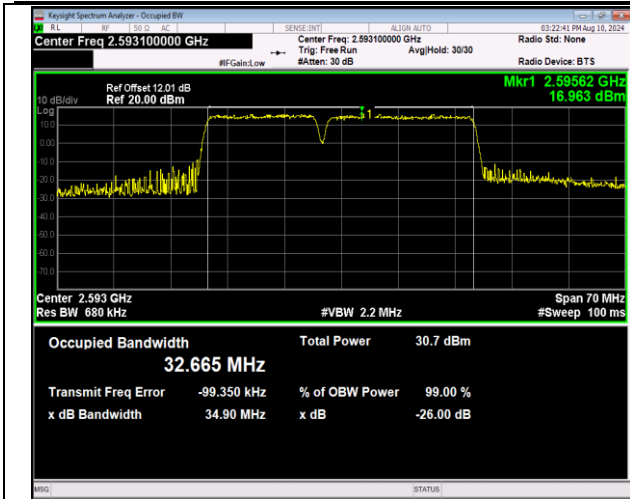

41-41-15MHz-15MHz-64QAM-64QAM-41365-41515-75RB#0
#0-75RB#0-PASS

41-41-15MHz-20MHz-QPSK-QPSK-39728-39899-75RB#0
-100RB#0-PASS

41-41-15MHz-20MHz-16QAM-16QAM-39728-39899-75RB#0
#0-100RB#0-PASS

41-41-15MHz-20MHz-64QAM-64QAM-39728-39899-75RB#0
#0-100RB#0-PASS