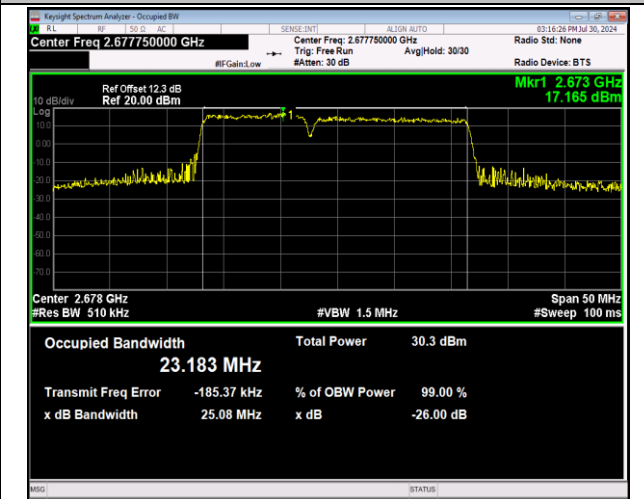

41-41-10MHz-15MHz-QPSK-QPSK-41395-41515-50RB#0
-75RB#0-PASS

41-41-10MHz-15MHz-64QAM-64QAM-41395-41515-50RB
#0-75RB#0-PASS