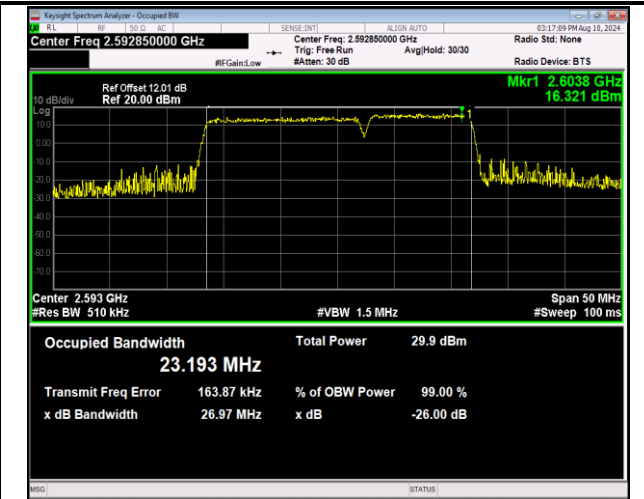

41-41-15MHz-10MHz-64QAM-64QAM-39725-39845-75RB
#0-50RB#0-PASS

41-41-15MHz-10MHz-16QAM-16QAM-40571-40691-75RB
#0-50RB#0-PASS