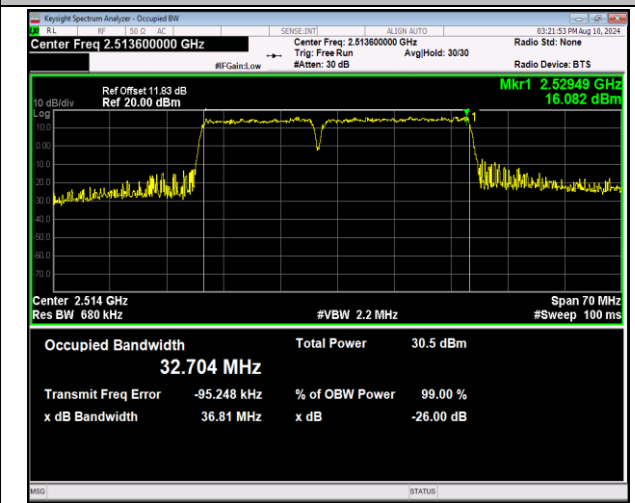

41-41-15MHz-15MHz-16QAM-16QAM-41365-41515-75RB#0
#0-75RB#0-PASS

41-41-15MHz-20MHz-QPSK-QPSK-39728-39899-75RB#0
-100RB#0-PASS