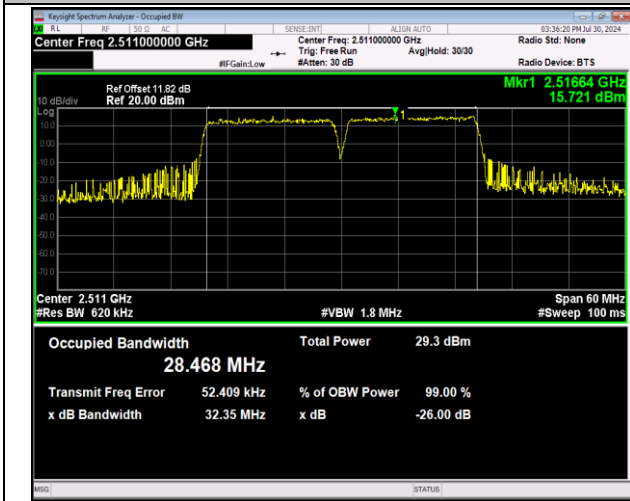

41-41-15MHz-15MHz-QPSK-QPSK-39725-39875-75RB#0
-75RB#0-PASS

41-41-15MHz-15MHz-64QAM-64QAM-39725-39875-75RB
#0-75RB#0-PASS