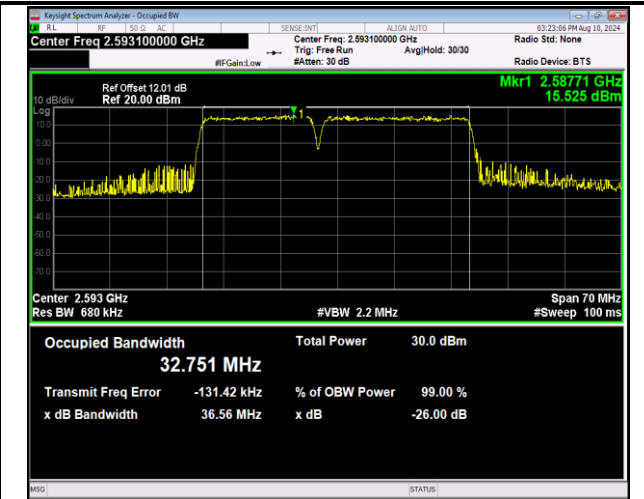

41-41-15MHz-20MHz-64QAM-64QAM-39728-39899-75RB#0
#0-100RB#0-PASS

41-41-15MHz-20MHz-16QAM-16QAM-40523-40694-75RB
#0-100RB#0-PASS