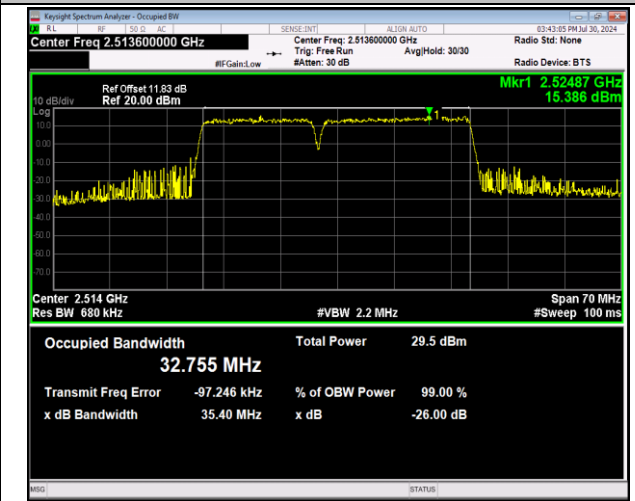

41-41-15MHz-20MHz-QPSK-QPSK-39728-39899-75RB#0
-100RB#0-PASS

41-41-15MHz-20MHz-64QAM-64QAM-39728-39899-75RB#0
#0-100RB#0-PASS