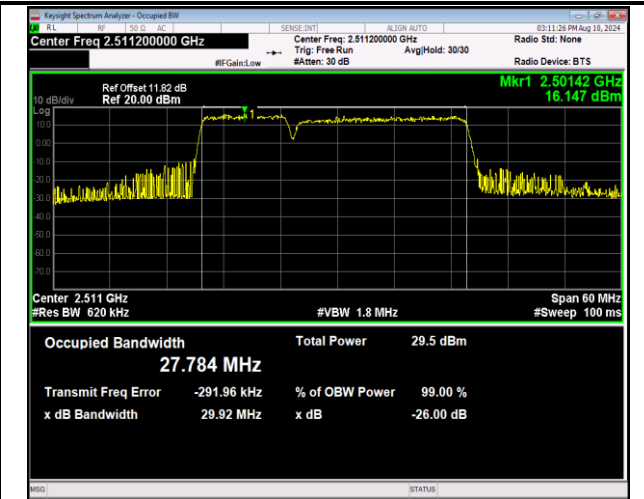

41-41-10MHz-15MHz-64QAM-64QAM-41395-41515-50RB
#0-75RB#0-PASS

41-41-10MHz-20MHz-16QAM-16QAM-39705-39849-50RB
#0-100RB#0-PASS