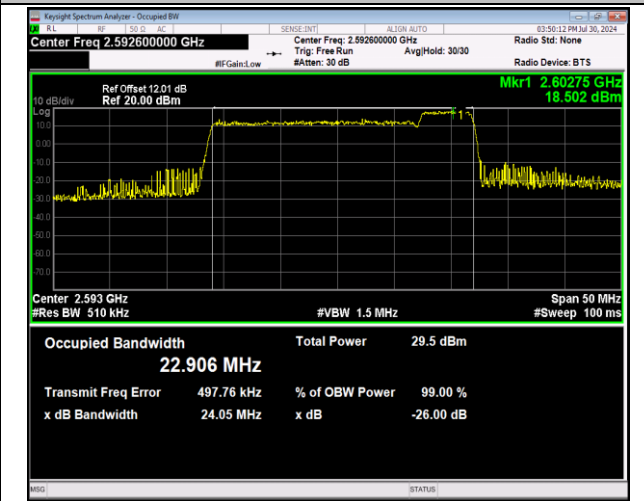

41-41-20MHz-5MHz-QPSK-QPSK-40595-40712-100RB#0
-25RB#0-PASS

41-41-20MHz-5MHz-64QAM-64QAM-40595-40712-100RB
#0-25RB#0-PASS