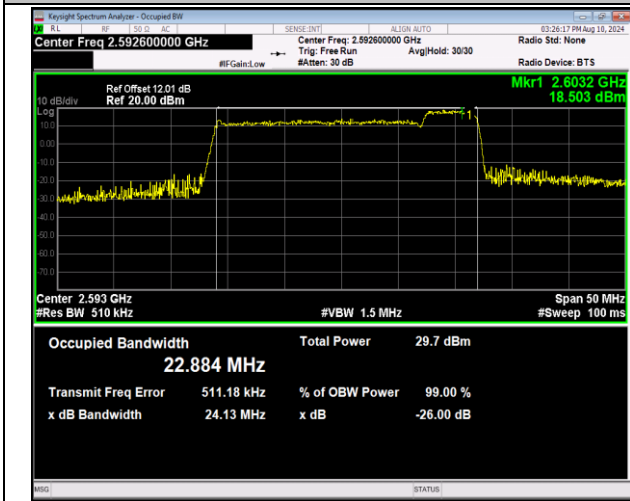

41-41-20MHz-5MHz-64QAM-64QAM-39750-39867-100RB
#0-25RB#0-PASS

41-41-20MHz-5MHz-16QAM-16QAM-40595-40712-100RB
#0-25RB#0-PASS