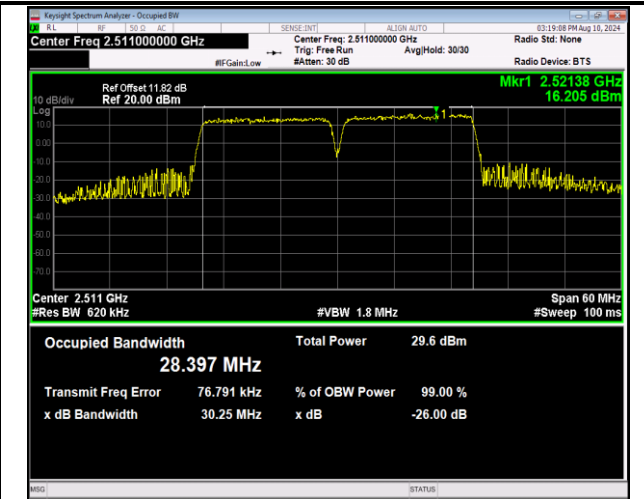

41-41-15MHz-10MHz-64QAM-64QAM-41417-41537-75RB
#0-50RB#0-PASS

41-41-15MHz-15MHz-16QAM-16QAM-39725-39875-75RB
#0-75RB#0-PASS