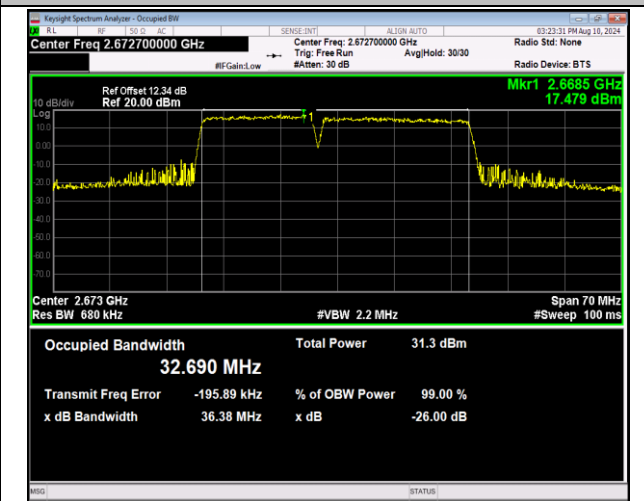

41-41-15MHz-20MHz-16QAM-16QAM-40523-40694-75RB
#0-100RB#0-PASS

41-41-15MHz-20MHz-QPSK-QPSK-41319-41490-75RB#0
-100RB#0-PASS