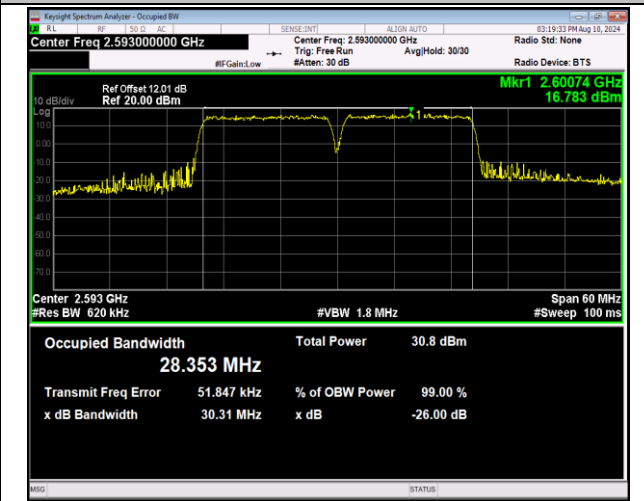

41-41-15MHz-15MHz-16QAM-16QAM-39725-39875-75RB
#0-75RB#0-PASS

41-41-15MHz-15MHz-QPSK-QPSK-40545-40695-75RB#0
-75RB#0-PASS