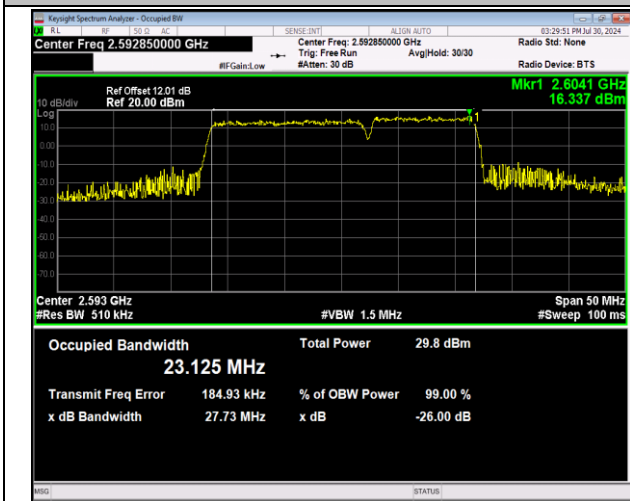

41-41-15MHz-10MHz-16QAM-16QAM-39725-39845-75RB
#0-50RB#0-PASS

41-41-15MHz-10MHz-64QAM-64QAM-39725-39845-75RB
#0-50RB#0-PASS

41-41-15MHz-10MHz-QPSK-QPSK-40571-40691-75RB#0
-50RB#0-PASS

41-41-15MHz-10MHz-16QAM-16QAM-40571-40691-75RB
#0-50RB#0-PASS