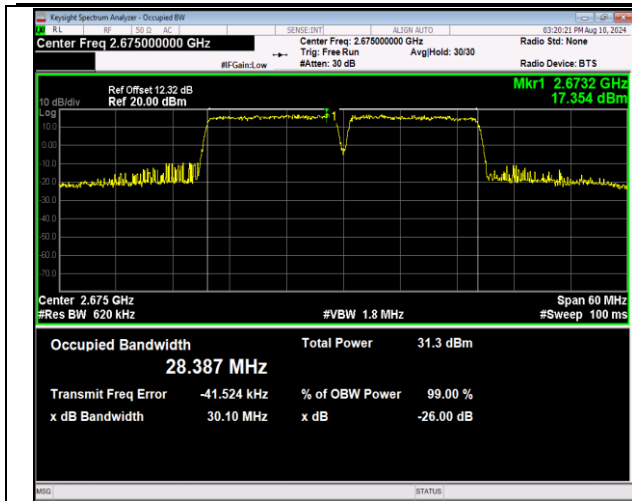

41-41-15MHz-15MHz-16QAM-16QAM-40545-40695-75RB
#0-75RB#0-PASS

41-41-15MHz-15MHz-QPSK-QPSK-41365-41515-75RB#0
-75RB#0-PASS