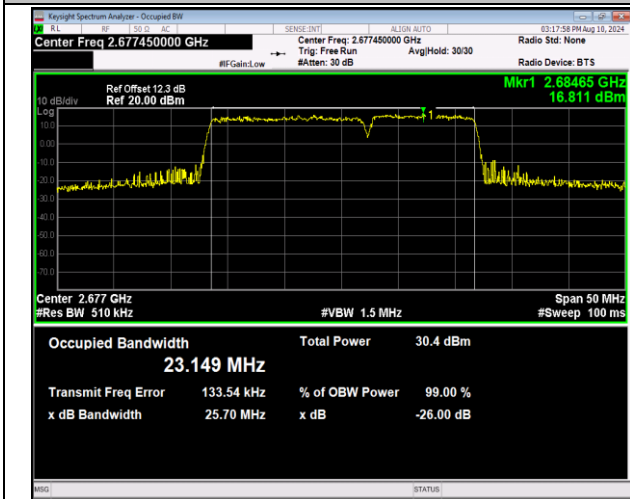

41-41-15MHz-10MHz-64QAM-64QAM-40571-40691-75RB
#0-50RB#0-PASS

41-41-15MHz-10MHz-16QAM-16QAM-41417-41537-75RB
#0-50RB#0-PASS