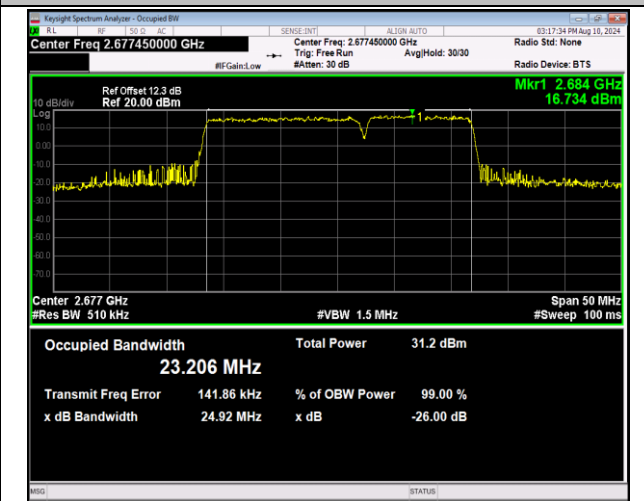

41-41-15MHz-10MHz-16QAM-16QAM-40571-40691-75RB
#0-50RB#0-PASS

41-41-15MHz-10MHz-QPSK-QPSK-41417-41537-75RB#0
-50RB#0-PASS