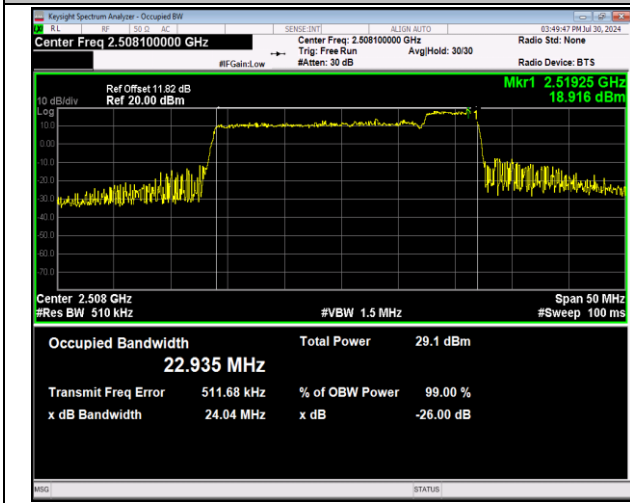

41-41-15MHz-20MHz-16QAM-16QAM-41319-41490-75RB
#0-100RB#0-PASS

41-41-15MHz-20MHz-64QAM-64QAM-41319-41490-75RB
#0-100RB#0-PASS

41-41-20MHz-5MHz-QPSK-QPSK-39750-39867-100RB#0
-25RB#0-PASS

41-41-20MHz-5MHz-16QAM-16QAM-39750-39867-100RB
#0-25RB#0-PASS