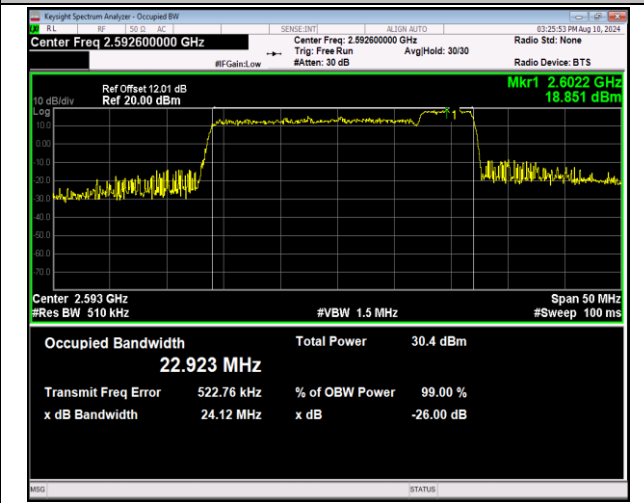

41-41-20MHz-5MHz-16QAM-16QAM-39750-39867-100RB
#0-25RB#0-PASS

41-41-20MHz-5MHz-QPSK-QPSK-40595-40712-100RB#0
-25RB#0-PASS