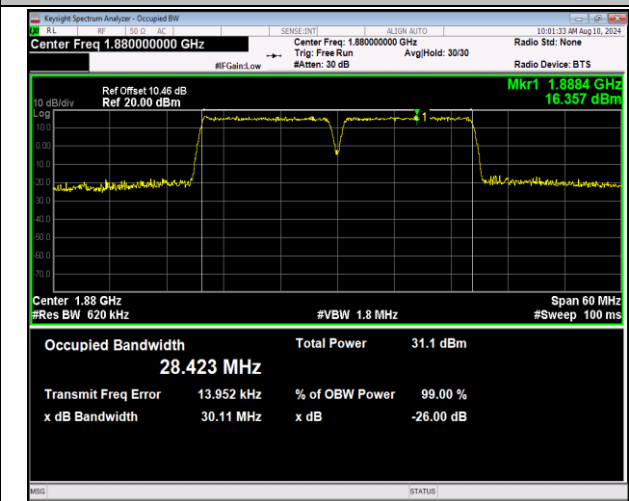

2-2-15MHz-15MHz-QPSK-QPSK-18825-18975-75RB#0-7
5RB#0-PASS