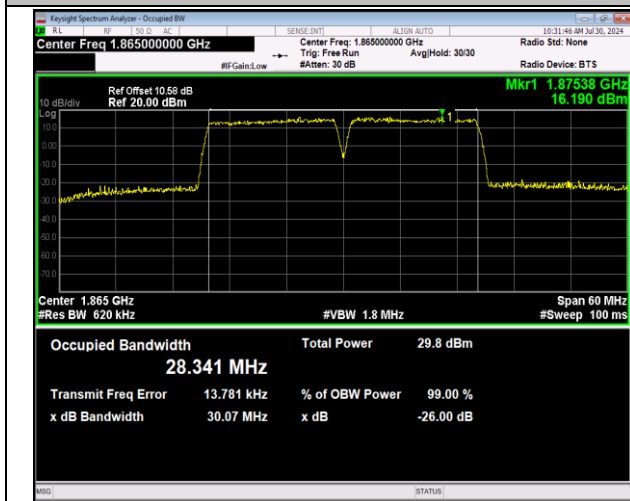

2-2-15MHz-15MHz-64QAM-64QAM-18675-18825-75RB#0-7
-75RB#0-PASS