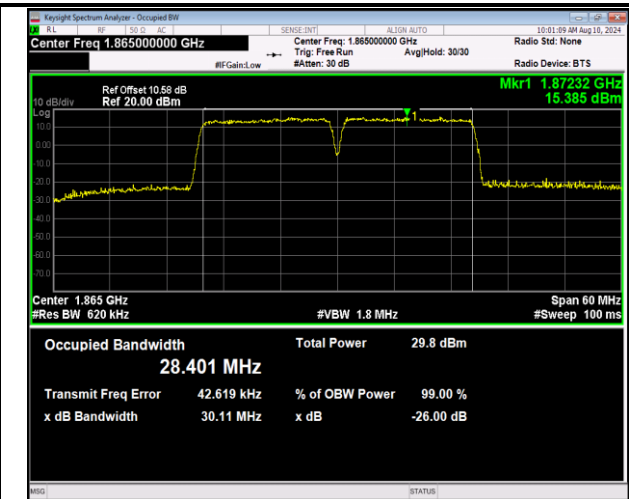

2-2-15MHz-15MHz-16QAM-16QAM-18675-18825-75RB#0-7
-75RB#0-PASS