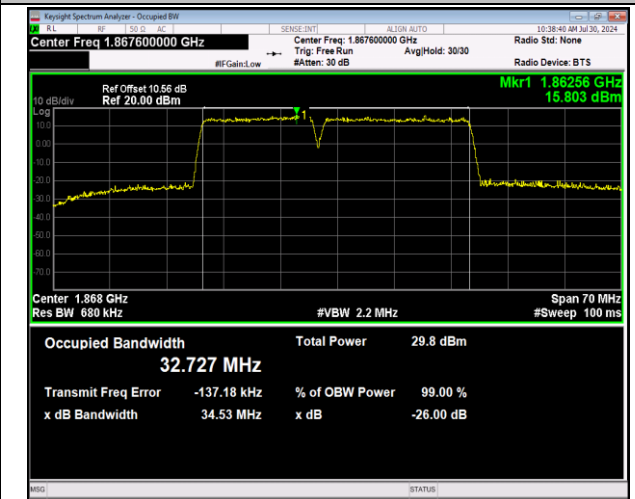

2-2-15MHz-20MHz-64QAM-64QAM-18678-18849-75RB#0-1
-100RB#0-PASS