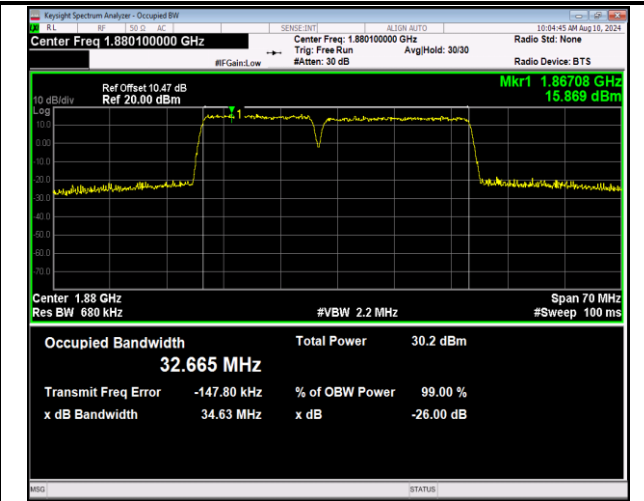

2-2-15MHz-20MHz-16QAM-16QAM-18803-18974-75RB#0
-100RB#0-PASS