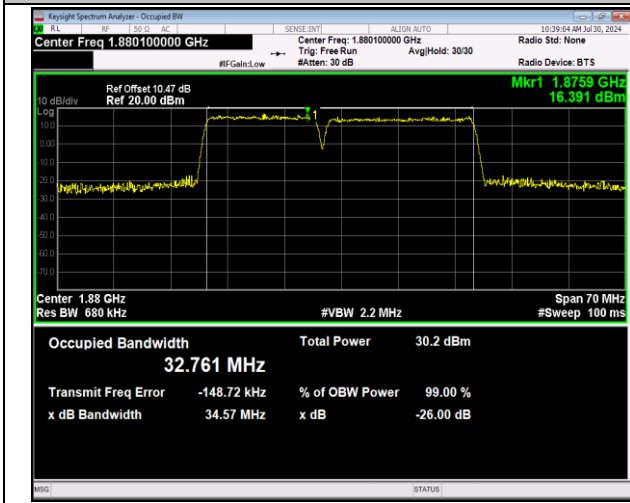

2-2-15MHz-20MHz-64QAM-64QAM-18803-18974-75RB#0
-100RB#0-PASS