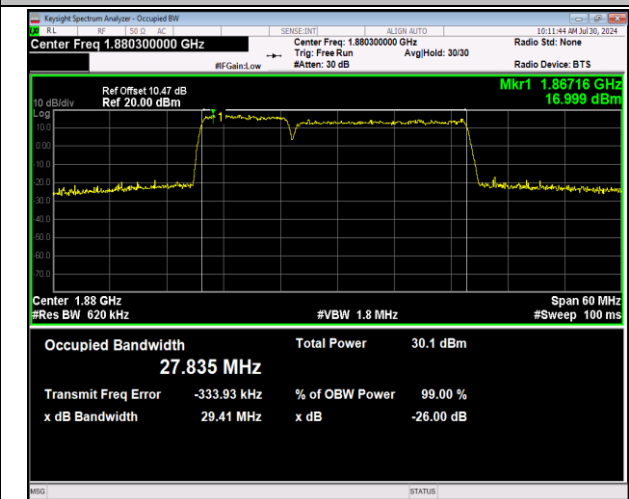

2-2-10MHz-20MHz-64QAM-64QAM-18806-18950-50RB#0-1
-100RB#0-PASS