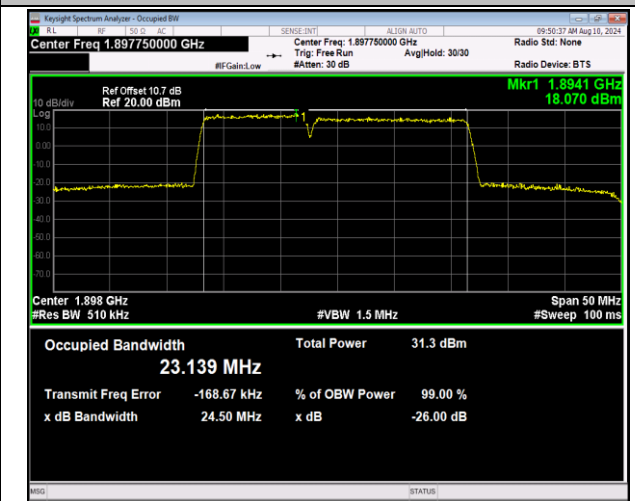

2-2-10MHz-15MHz-QPSK-QPSK-19005-19125-50RB#0-7
5RB#0-PASS