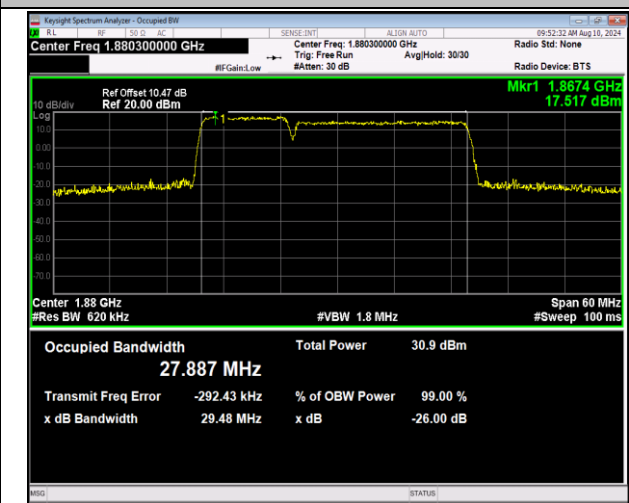

2-2-10MHz-20MHz-QPSK-QPSK-18806-18950-50RB#0-1
00RB#0-PASS