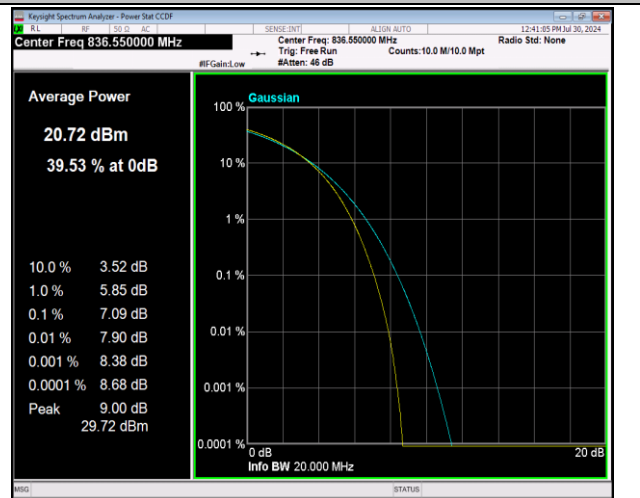

5-5-10MHz-10MHz-64QAM-64QAM-20476-20575-50RB#0-5-0RB#0-PASS