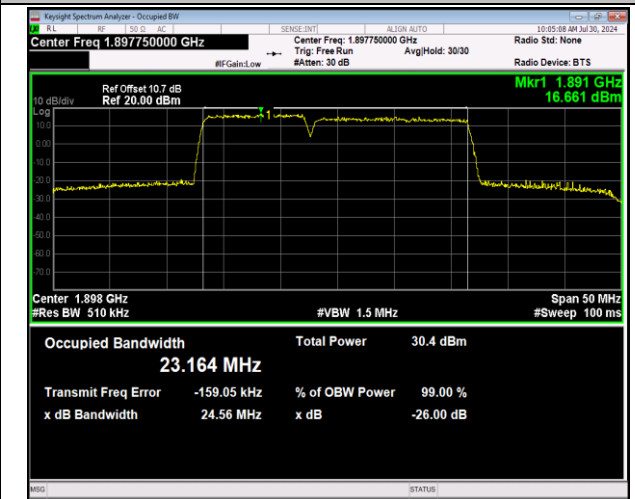

2-2-10MHz-15MHz-64QAM-64QAM-19005-19125-50RB#0-7
-75RB#0-PASS