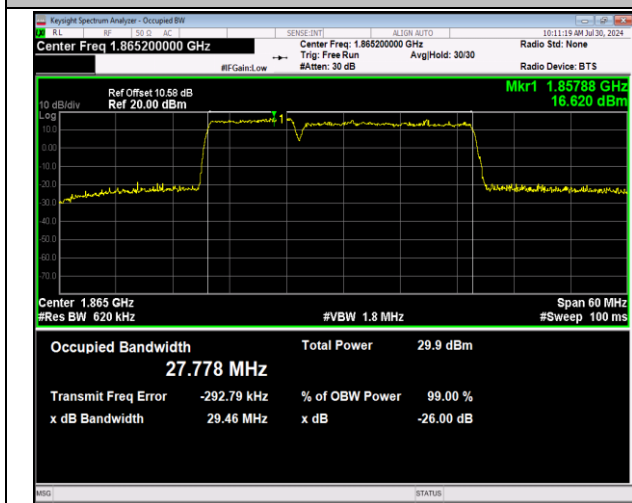

2-2-10MHz-15MHz-16QAM-16QAM-19005-19125-50RB#0-7
-75RB#0-PASS

2-2-10MHz-15MHz-64QAM-64QAM-19005-19125-50RB#0-7
-75RB#0-PASS

2-2-10MHz-20MHz-QPSK-QPSK-18655-18799-50RB#0-1
00RB#0-PASS

2-2-10MHz-20MHz-16QAM-16QAM-18655-18799-50RB#0-1
-100RB#0-PASS