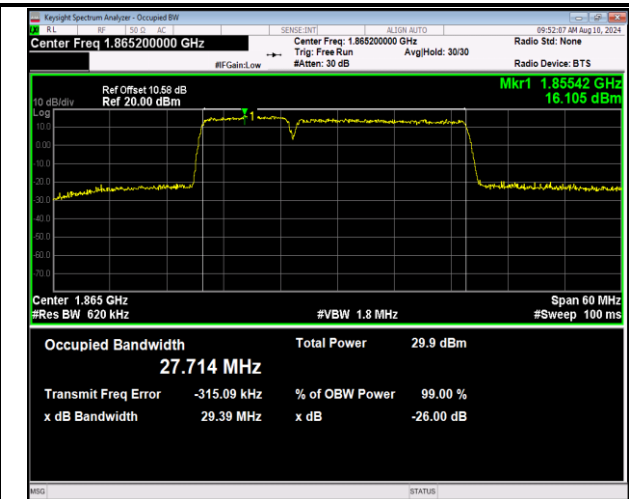

2-2-10MHz-20MHz-16QAM-16QAM-18655-18799-50RB#0-1
-100RB#0-PASS