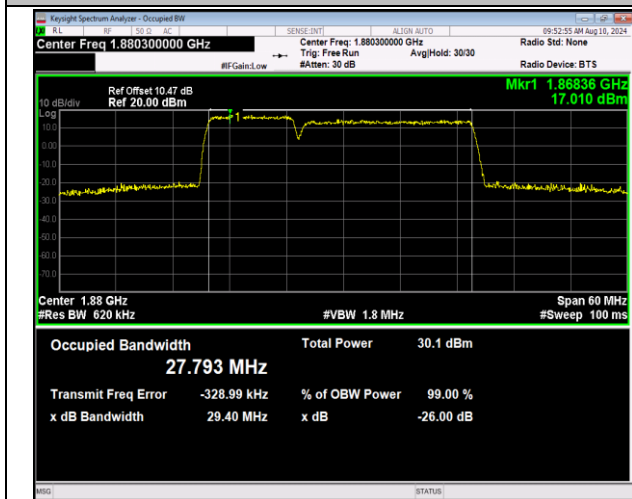

2-2-10MHz-20MHz-16QAM-16QAM-18806-18950-50RB#0-1
-100RB#0-PASS