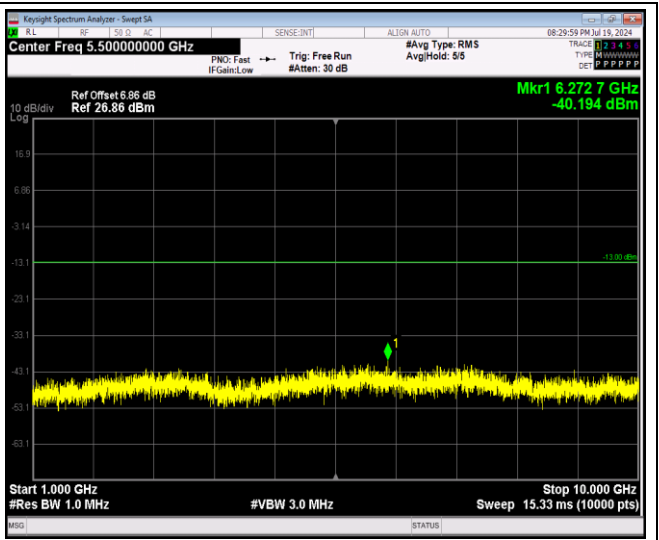

Band26-15MHz-16QAM-26915-1RB#0-Range1:30~1000MHz

Band26-15MHz-16QAM-26915-1RB#0-Range2:1000~10000MHz

Band26-15MHz-16QAM-26965-1RB#0-Range1:30~1000MHz

Band26-15MHz-16QAM-26965-1RB#0-Range2:1000~10000MHz

Band41-5MHz-QPSK-39675-1RB#0-Range1:30~1000MHz