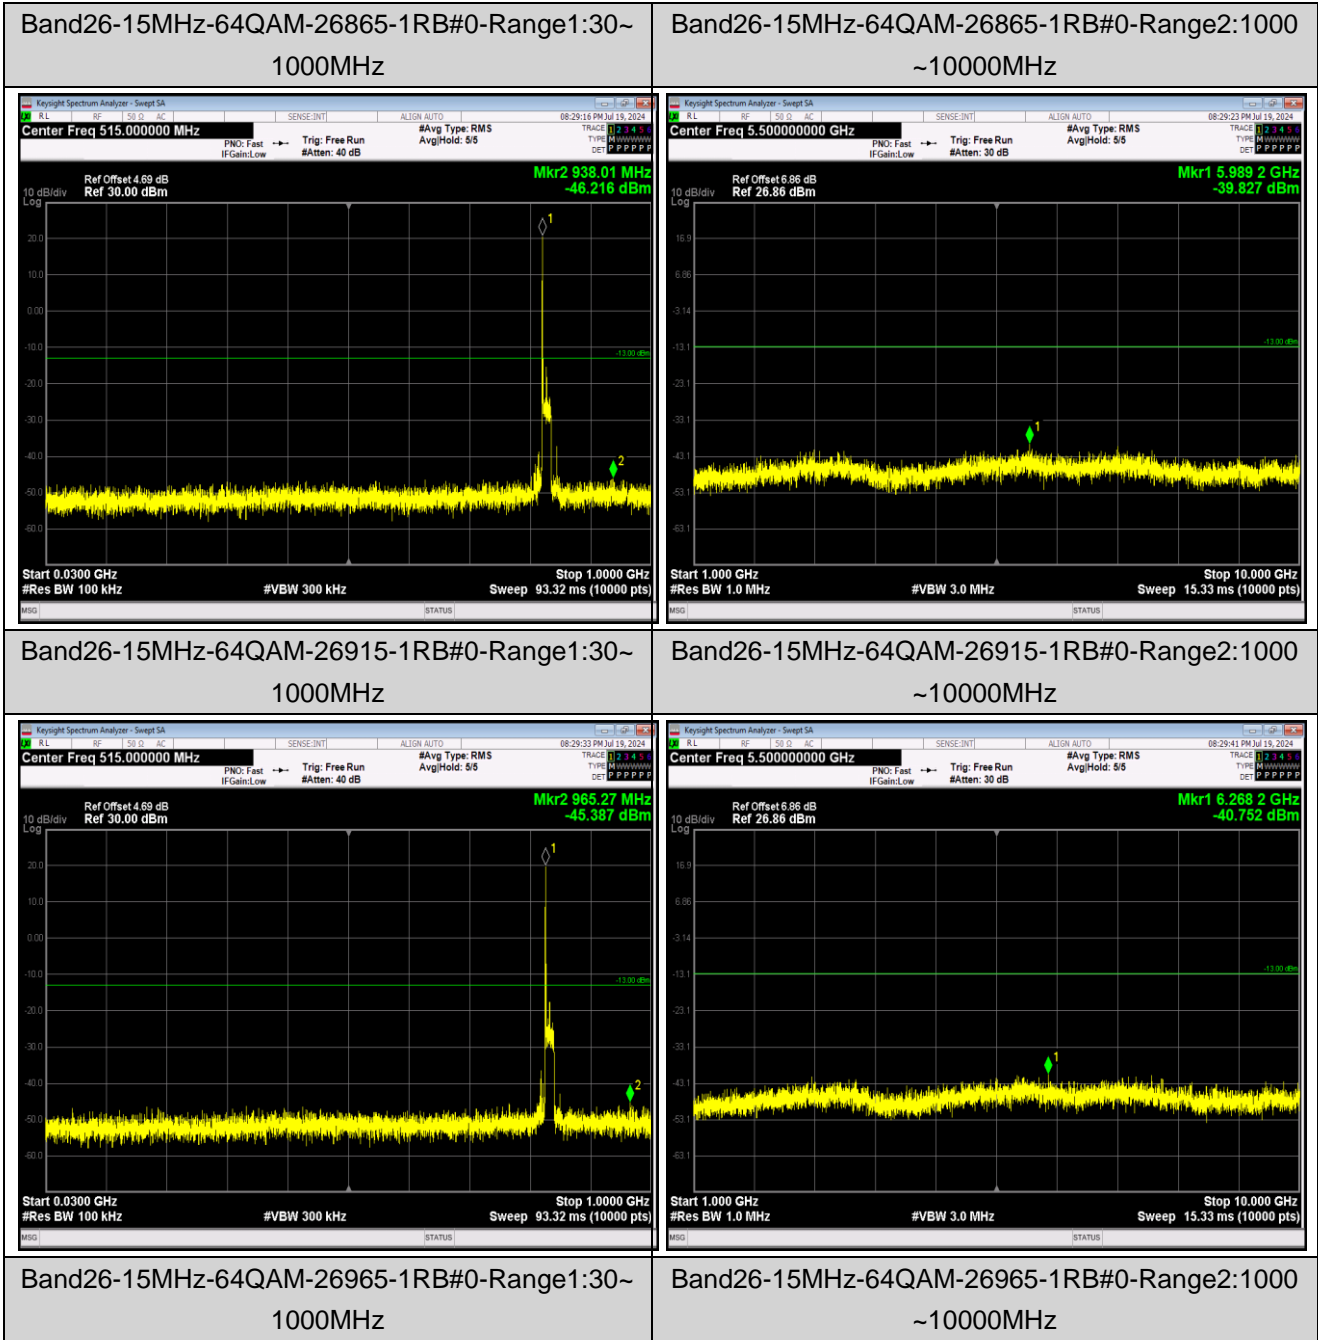

Band26-15MHz-16QAM-26915-1RB#0-Range1:30~1000MHz

Band26-15MHz-16QAM-26915-1RB#0-Range2:1000~10000MHz

Band26-15MHz-16QAM-26965-1RB#0-Range1:30~1000MHz

Band26-15MHz-16QAM-26965-1RB#0-Range2:1000~10000MHz

Band41-5MHz-QPSK-39675-1RB#0-Range1:30~1000MHz

Band41-5MHz-QPSK-39675-1RB#0-Range2:1000~26500MHz

Band41-5MHz-QPSK-40620-1RB#0-Range1:30~1000MHz

Band41-5MHz-QPSK-40620-1RB#0-Range2:1000~26500MHz

JianYan Testing Group Shenzhen Co., Ltd.
 No.101, Building 8, Innovation Wisdom Port, No.155 Hongtian Road, Huangpu Community,
 Xinqiao Street, Bao'an District, Shenzhen, Guangdong, People's Republic of China.
 Tel: +86-755-23118282, Fax: +86-755-23116366