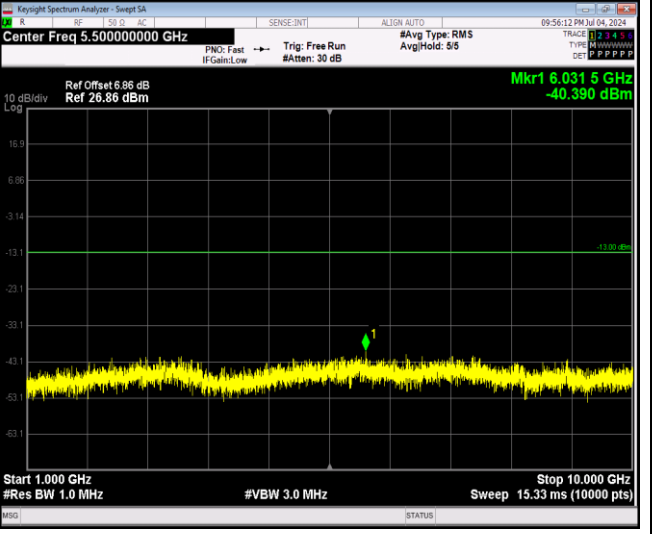

Band26-15MHz-16QAM-26915-1RB#0-Range1:30~1000MHz

Band26-15MHz-16QAM-26915-1RB#0-Range2:1000~10000MHz

Band26-15MHz-16QAM-26965-1RB#0-Range1:30~1000MHz

Band26-15MHz-16QAM-26965-1RB#0-Range2:1000~10000MHz

Band41-5MHz-QPSK-39675-1RB#0-Range1:30~1000MHz