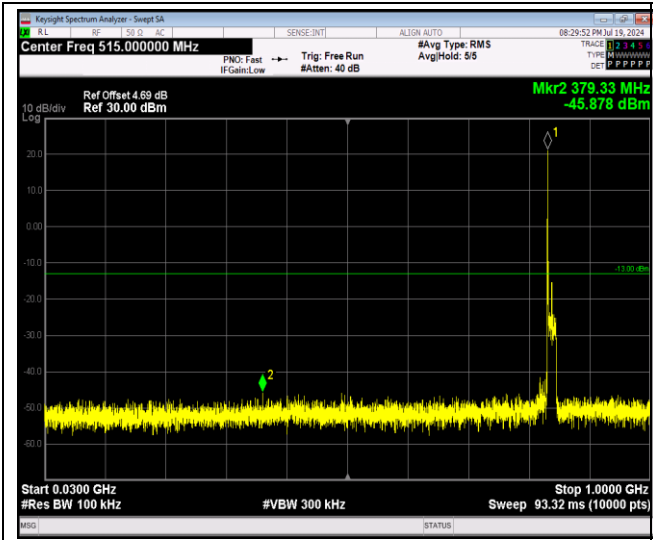

Band26-15MHz-16QAM-26915-1RB#0-Range1:30~1000MHz

Band26-15MHz-16QAM-26915-1RB#0-Range2:1000~10000MHz

Band26-15MHz-16QAM-26965-1RB#0-Range1:30~1000MHz

Band26-15MHz-16QAM-26965-1RB#0-Range2:1000~10000MHz

Band41-5MHz-QPSK-39675-1RB#0-Range1:30~1000MHz