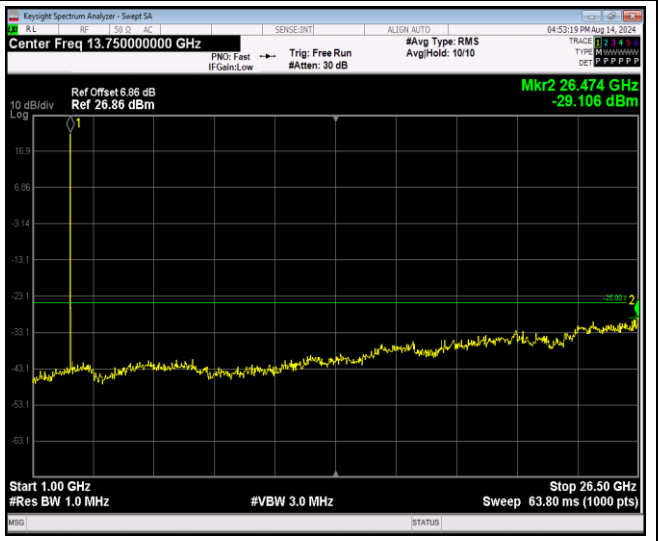

Band41-5MHz-QPSK-39675-1RB#0-Range2:1000~26500MHz

Band41-5MHz-QPSK-40620-1RB#0-Range1:30~1000MHz

Band41-5MHz-QPSK-40620-1RB#0-Range2:1000~26500MHz

JianYan Testing Group Shenzhen Co., Ltd.
 No.101, Building 8, Innovation Wisdom Port, No.155 Hongtian Road, Huangpu Community,
 Xinqiao Street, Bao'an District, Shenzhen, Guangdong, People's Republic of China.
 Tel: +86-755-23118282, Fax: +86-755-23116366