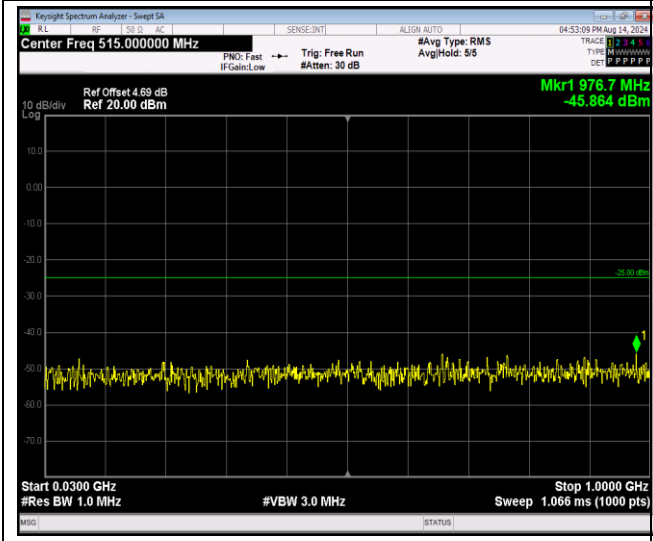

Band41-5MHz-QPSK-40620-1RB#0-Range1:30~1000MHz

JianYan Testing Group Shenzhen Co., Ltd.
No.101, Building 8, Innovation Wisdom Port, No.155 Hongtian Road, Huangpu Community,
Xinqiao Street, Bao'an District, Shenzhen, Guangdong, People's Republic of China.
Tel: +86-755-23118282, Fax: +86-755-23116366