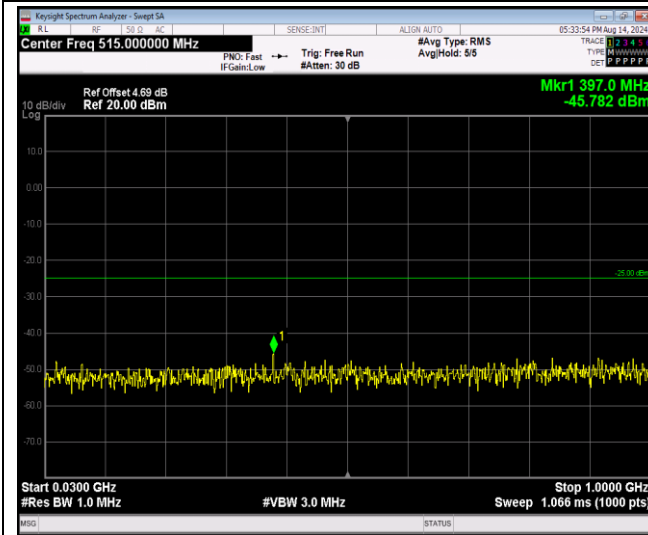

Band41-20MHz-64QAM-39750-1RB#0-Range1:30~1000MHz