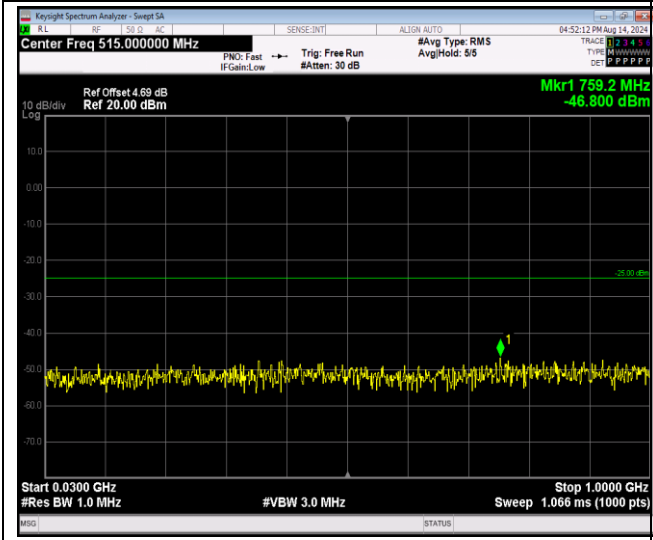

Band41-5MHz-QPSK-39675-1RB#0-Range1:30~1000MHz