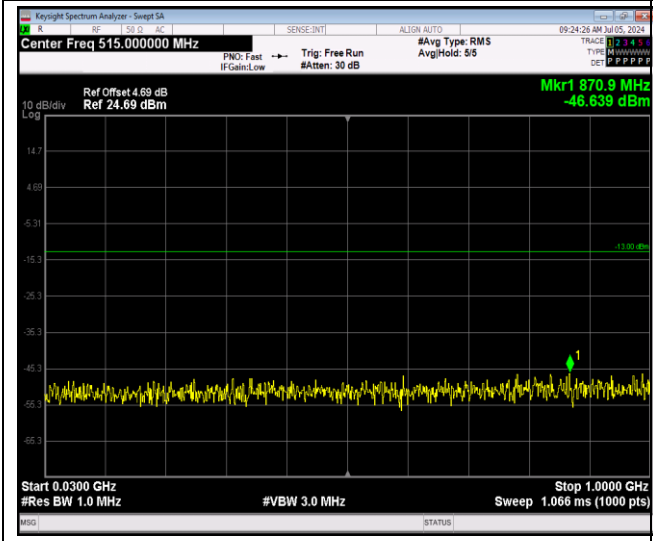

Band66-1.4MHz-16QAM-131979-1RB#0-Range1:30~1000MHz