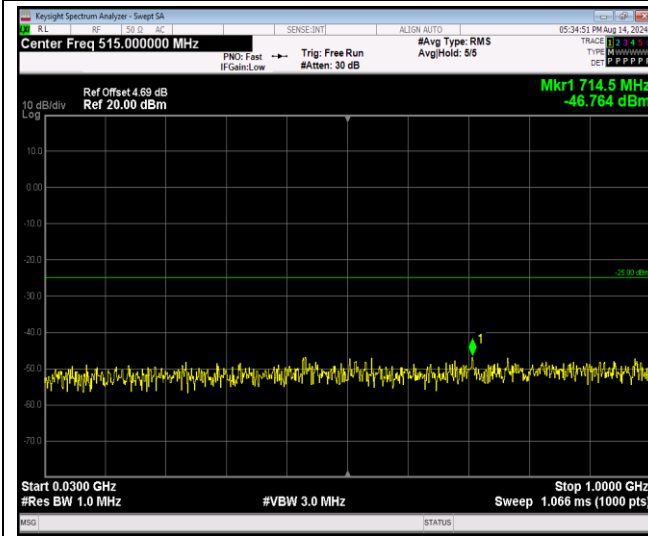

Band41-20MHz-64QAM-40620-1RB#0-Range1:30~1000MHz