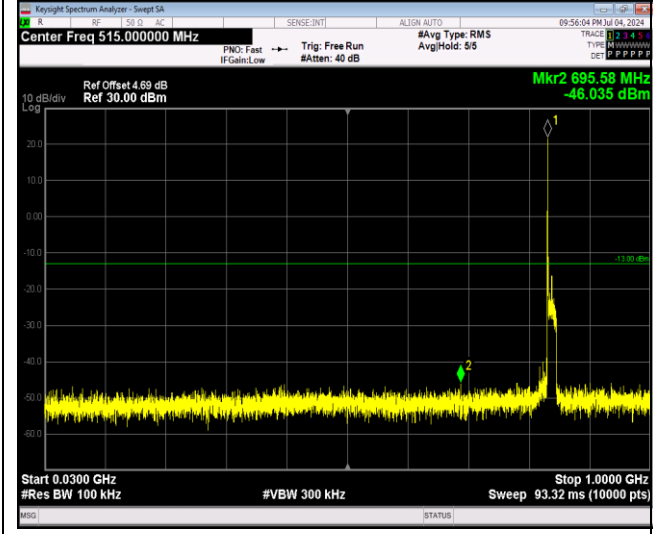

Band26-15MHz-16QAM-26915-1RB#0-Range1:30~1000MHz

Band26-15MHz-16QAM-26915-1RB#0-Range2:1000~10000MHz

Band26-15MHz-16QAM-26965-1RB#0-Range1:30~1000MHz

Band26-15MHz-16QAM-26965-1RB#0-Range2:1000~10000MHz

Band41-5MHz-QPSK-39675-1RB#0-Range1:30~1000MHz