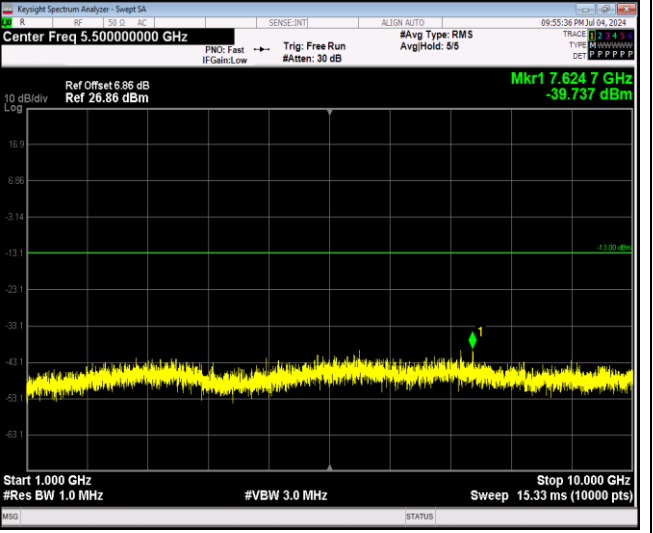

Band26-15MHz-16QAM-26915-1RB#0-Range1:30~1000MHz

Band26-15MHz-16QAM-26915-1RB#0-Range2:1000~10000MHz

Band26-15MHz-16QAM-26965-1RB#0-Range1:30~1000MHz

Band26-15MHz-16QAM-26965-1RB#0-Range2:1000~10000MHz

Band41-5MHz-QPSK-39675-1RB#0-Range1:30~1000MHz