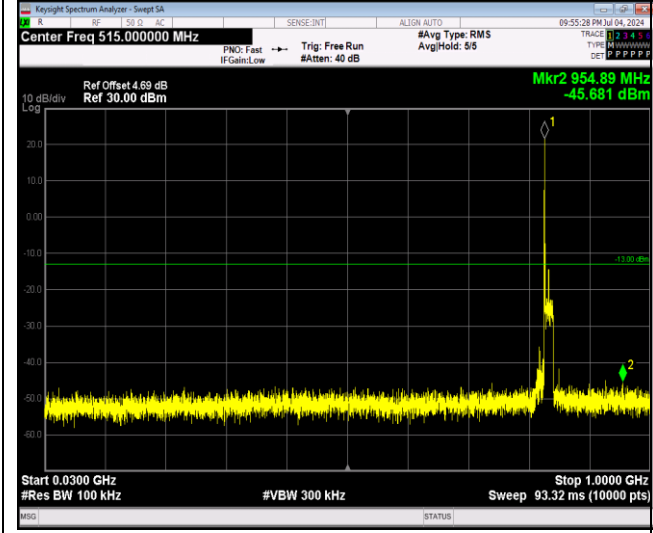

Band26-15MHz-16QAM-26915-1RB#0-Range1:30~1000MHz

Band26-15MHz-16QAM-26915-1RB#0-Range2:1000~10000MHz

Band26-15MHz-16QAM-26965-1RB#0-Range1:30~1000MHz

Band26-15MHz-16QAM-26965-1RB#0-Range2:1000~10000MHz

Band41-5MHz-QPSK-39675-1RB#0-Range1:30~1000MHz