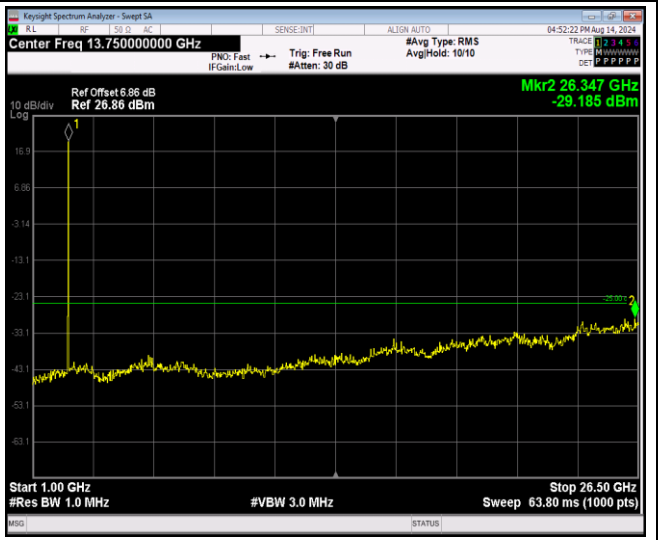

Band26-15MHz-16QAM-26915-1RB#0-Range1:30~1000MHz

Band26-15MHz-16QAM-26915-1RB#0-Range2:1000~10000MHz

Band26-15MHz-16QAM-26965-1RB#0-Range1:30~1000MHz

Band26-15MHz-16QAM-26965-1RB#0-Range2:1000~10000MHz

Band41-5MHz-QPSK-39675-1RB#0-Range1:30~1000MHz

Band41-5MHz-QPSK-39675-1RB#0-Range2:1000~26500MHz

Band41-5MHz-QPSK-40620-1RB#0-Range1:30~1000MHz

Band41-5MHz-QPSK-40620-1RB#0-Range2:1000~26500MHz

JianYan Testing Group Shenzhen Co., Ltd.
 No.101, Building 8, Innovation Wisdom Port, No.155 Hongtian Road, Huangpu Community,
 Xinqiao Street, Bao'an District, Shenzhen, Guangdong, People's Republic of China.
 Tel: +86-755-23118282, Fax: +86-755-23116366