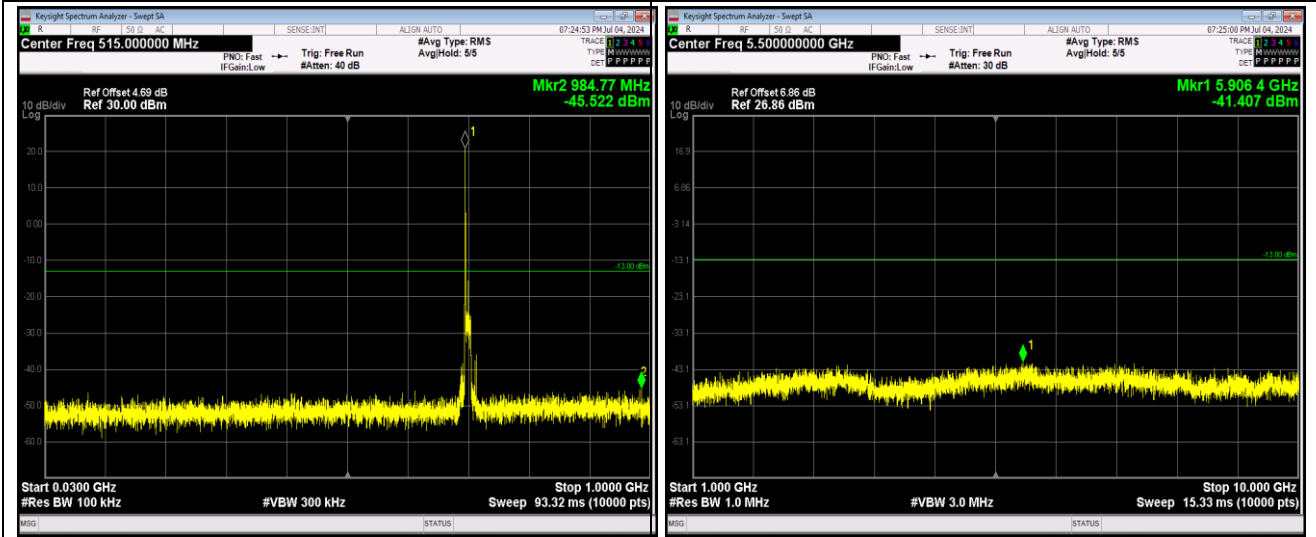

Band12-10MHz-QPSK-23095-1RB#0-Range1:30~1000MHz

Band12-10MHz-QPSK-23130-1RB#0-Range2:1000~10000MHz

Band12-10MHz-QPSK-23095-1RB#0-Range2:1000~10000MHz

Band12-10MHz-QPSK-23130-1RB#0-Range1:30~1000MHz