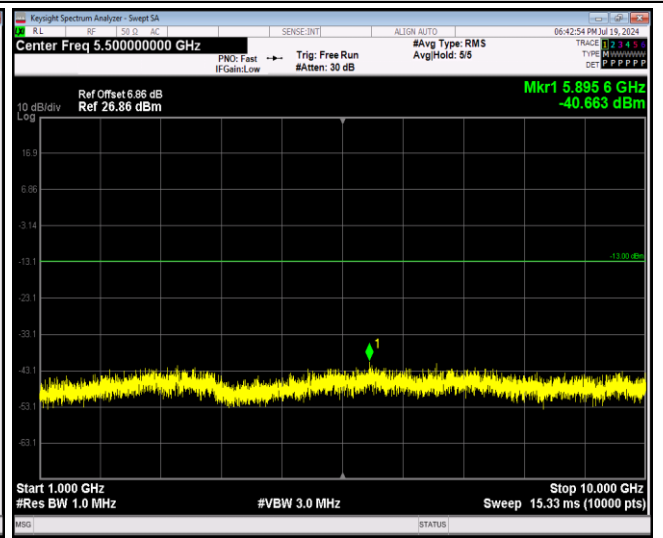

Band12-1.4MHz-16QAM-23173-1RB#0-Range2:1000
 ~10000MHz

Band12-1.4MHz-64QAM-23017-1RB#0-Range1:30
 ~1000MHz

Band12-1.4MHz-64QAM-23017-1RB#0-Range2:1000
 ~10000MHz

JianYan Testing Group Shenzhen Co., Ltd.
 No.101, Building 8, Innovation Wisdom Port, No.155 Hongtian Road, Huangpu Community,
 Xinqiao Street, Bao'an District, Shenzhen, Guangdong, People's Republic of China.
 Tel: +86-755-23118282, Fax: +86-755-23116366