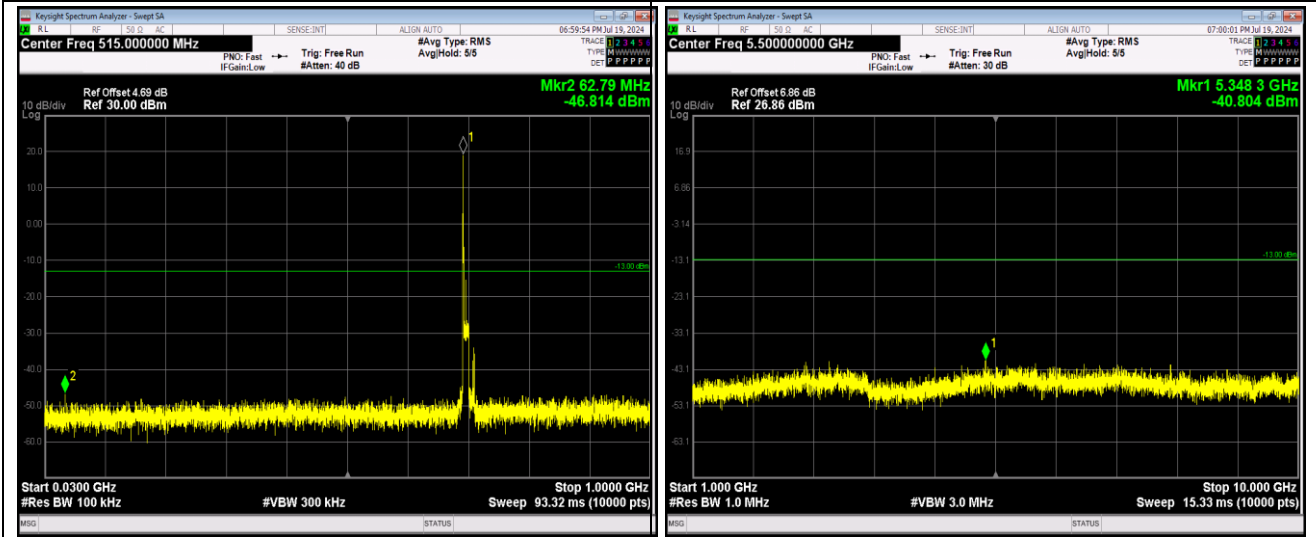

Band12-10MHz-64QAM-23060-1RB#0-Range1:30~1000MHz

Band12-10MHz-64QAM-23095-1RB#0-Range2:1000~10000MHz

Band12-10MHz-64QAM-23060-1RB#0-Range2:1000~10000MHz

Band12-10MHz-64QAM-23095-1RB#0-Range1:30~1000MHz