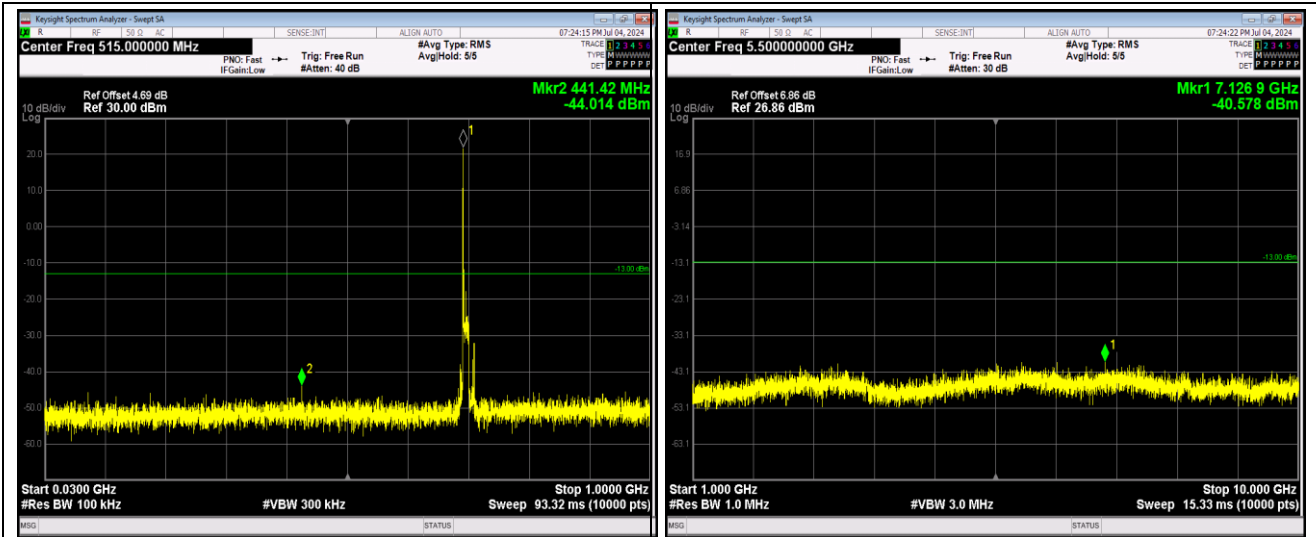

Band12-10MHz-QPSK-23095-1RB#0-Range2:1000~10000MHz

Band12-10MHz-QPSK-23095-1RB#0-Range1:30~1000MHz