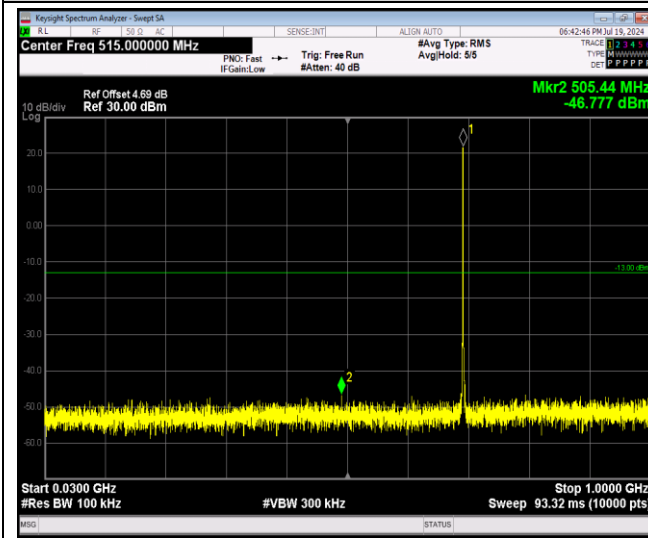

Band12-1.4MHz-64QAM-23017-1RB#0-Range1:30
~1000MHz

JianYan Testing Group Shenzhen Co., Ltd.
No.101, Building 8, Innovation Wisdom Port, No.155 Hongtian Road, Huangpu Community,
Xinqiao Street, Bao'an District, Shenzhen, Guangdong, People's Republic of China.
Tel: +86-755-23118282, Fax: +86-755-23116366