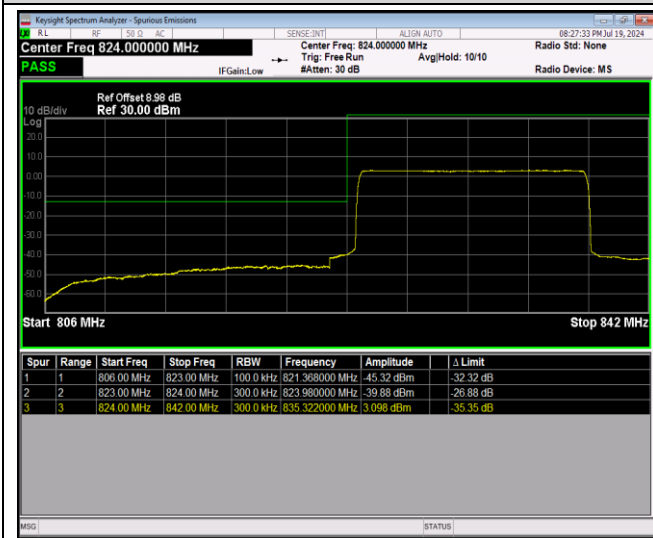

Band26-15MHz-64QAM-26865-1RB#0

Band26-15MHz-64QAM-26865-1RB#74

Band26-15MHz-64QAM-26865-75RB#0

Band26-15MHz-64QAM-26965-1RB#0

Band26-15MHz-64QAM-26965-1RB#74

Band26-15MHz-64QAM-26965-75RB#0

Band41-5MHz-QPSK-39675-1RB#0