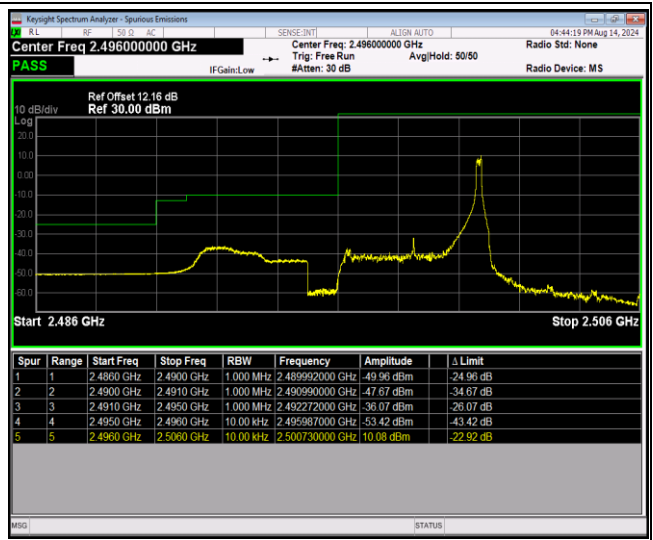

Band41-5MHz-QPSK-39675-1RB#24

Band41-5MHz-QPSK-41565-1RB#0