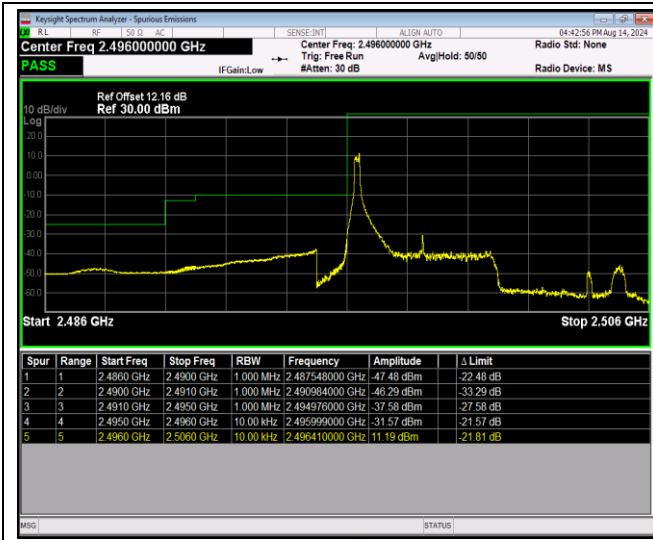

Band41-5MHz-QPSK-39675-1RB#0

Band41-5MHz-QPSK-39675-25RB#0