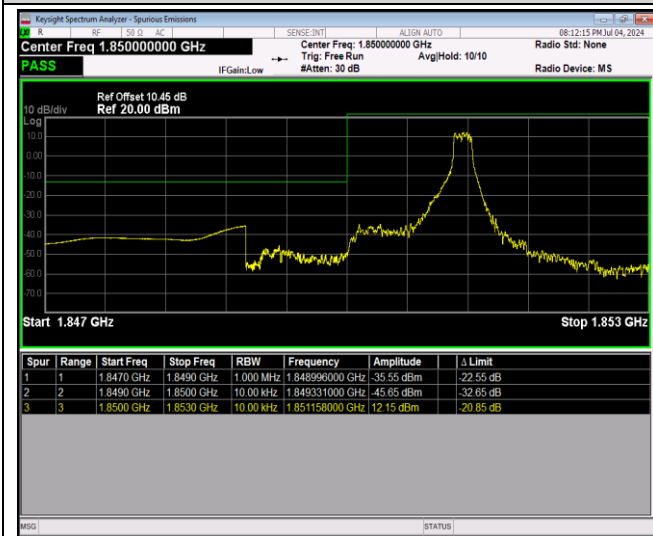

Band25-1.4MHz-16QAM-26047-1RB#5

Band25-1.4MHz-16QAM-26683-1RB#0