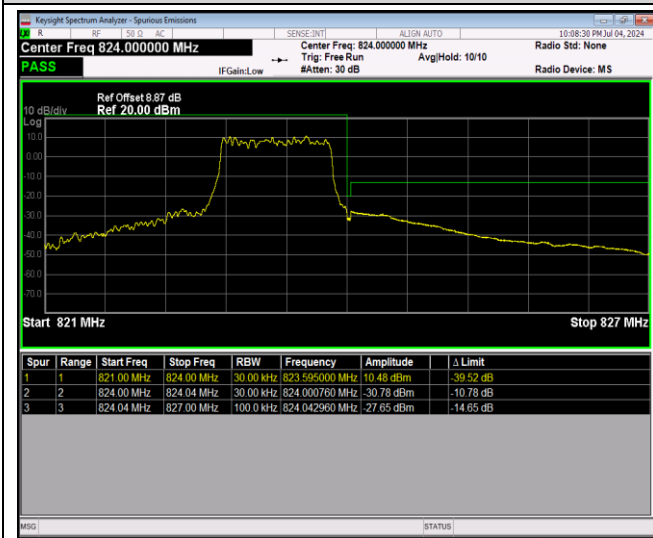

Band26-1.4MHz-QPSK-26783-6RB#0

Band26-1.4MHz-QPSK-26797-1RB#5